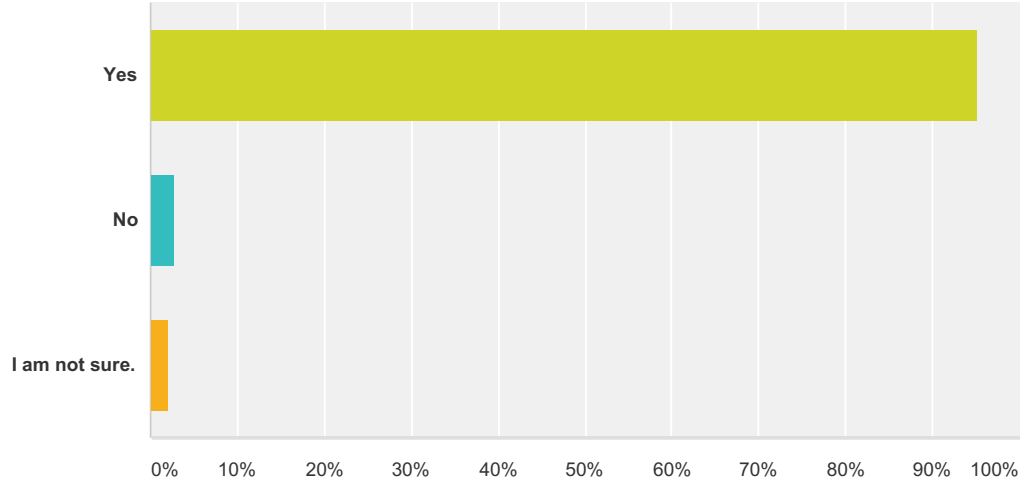

### Q1 Do you support Colorado Parks and Wildlife building a shooting sports and education complex in the Grand Valley?

Answered: 957 Skipped: 6

Answer Choices	Responses	
Yes	95.19%	911
No	2.72%	26
I am not sure.	2.09%	20
<b>Total</b>		<b>957</b>