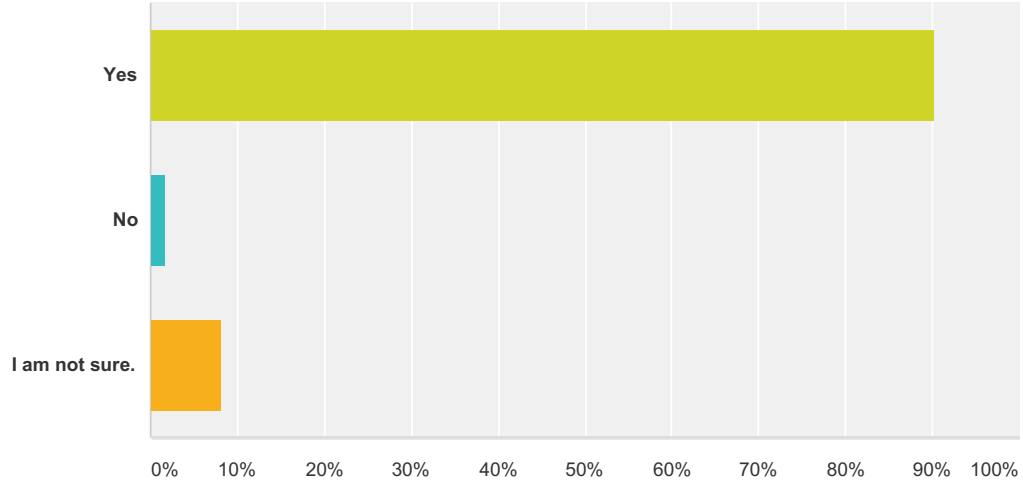

Q3 If a shooting sports and education facility were built in the Grand Valley, would you use it?

Answered: 904 Skipped: 59

Answer Choices	Responses	Count
Yes	90.15%	815
No	1.66%	15
I am not sure.	8.19%	74
Total		904