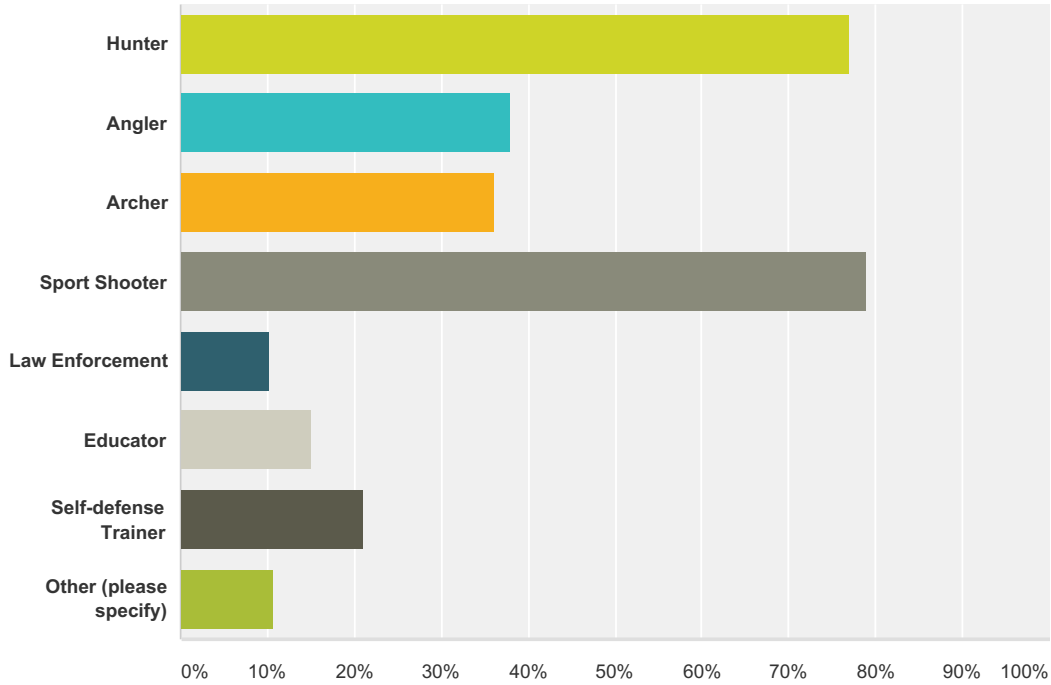

**Q3 If a shooting sports and education facility were built in the Grand Valley, would you use it?**

Answered: 904 Skipped: 59

Answer Choices	Responses	Count
Yes	90.15%	815
No	1.66%	15
I am not sure.	8.19%	74
<b>Total</b>		<b>904</b>

**Q4 Which of the following categories would best describe your interest in a shooting sports and education facility in the Grand Valley? (Please check all that apply.)**

Answered: 902 Skipped: 61

Answer Choices	Responses
Hunter	76.94% 694
Angler	38.03% 343
Archer	36.14% 326
Sport Shooter	78.82% 711
Law Enforcement	10.31% 93
Educator	14.97% 135
Self-defense Trainer	21.18% 191
Other (please specify)	10.64% 96
<b>Total Respondents: 902</b>	