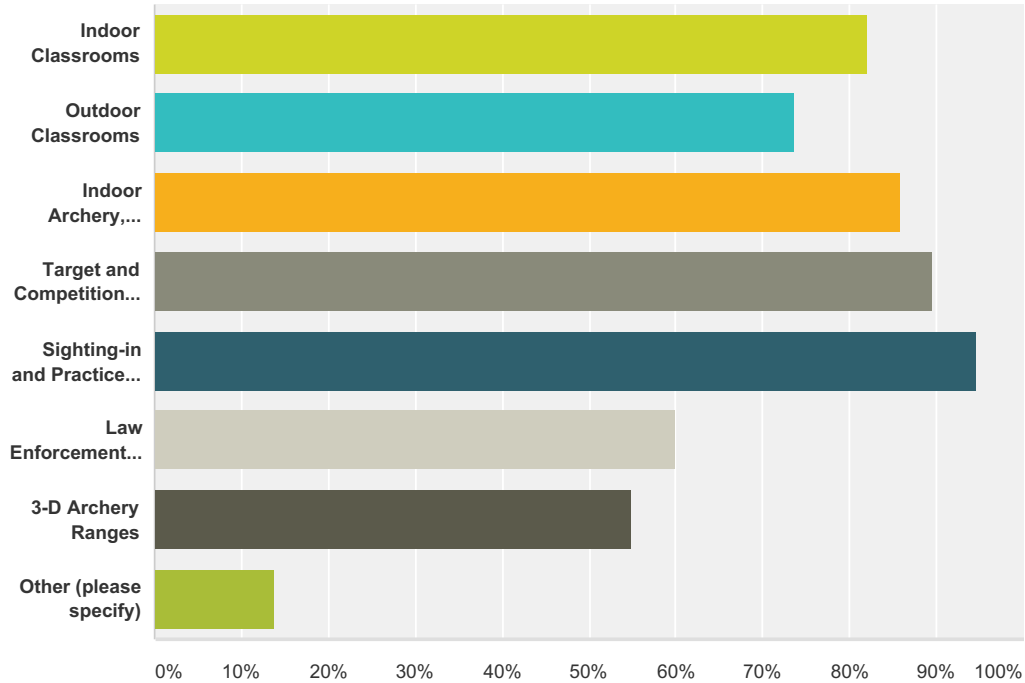

**Q2 What types of amenities would you like to see available at a shooting sports and education complex in the Grand Valley?
(Please check all that apply.)**

Answered: 906 Skipped: 57

Answer Choices	Responses
Indoor Classrooms	82.12% 744
Outdoor Classrooms	73.73% 668
Indoor Archery, Handgun and Rifle Ranges	85.87% 778
Target and Competition Ranges	89.51% 811
Sighting-in and Practice Ranges	94.48% 856
Law Enforcement Training Ranges	59.82% 542
3-D Archery Ranges	54.97% 498
Other (please specify)	13.80% 125
Total Respondents: 906	

#	Other (please specify)	Date
1	tactical training	7/22/2013 1:30 PM
2	active shooting ranges	5/22/2013 12:54 PM
3	Hillside platforms to shoot down into the range to practice big game hunting from elevation.	5/2/2013 1:33 PM
4	Trap, sheet & Sporting Clays	5/2/2013 8:59 AM