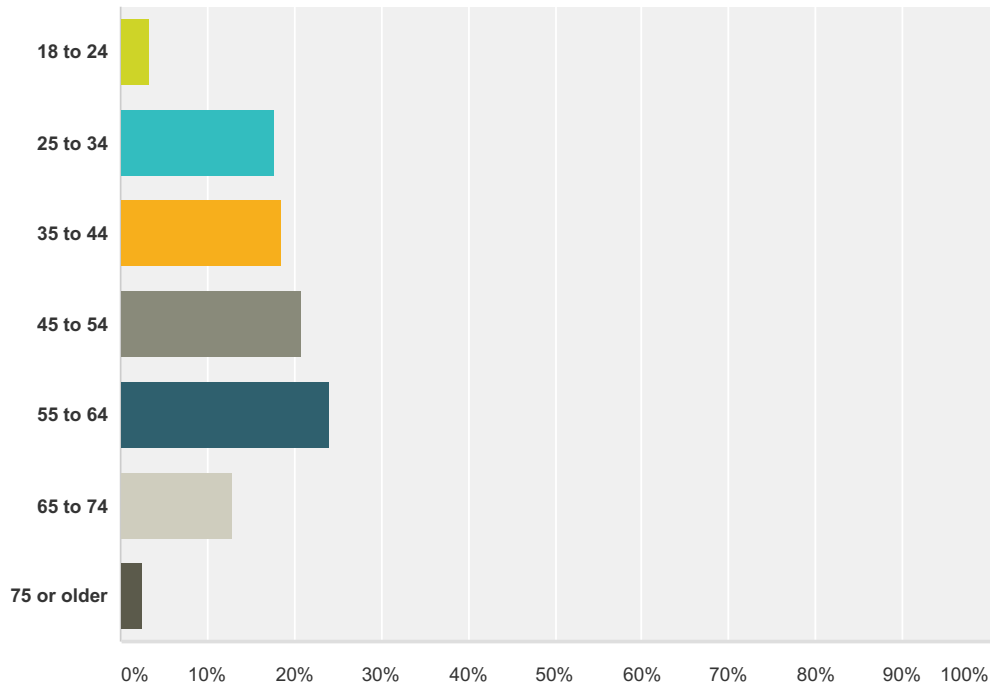

Q7 What is your age?

Answered: 922 Skipped: 41

Answer Choices	Responses
18 to 24	3.36% 31
25 to 34	17.68% 163
35 to 44	18.55% 171
45 to 54	20.93% 193
55 to 64	23.97% 221
65 to 74	12.91% 119
75 or older	2.60% 24
Total	922