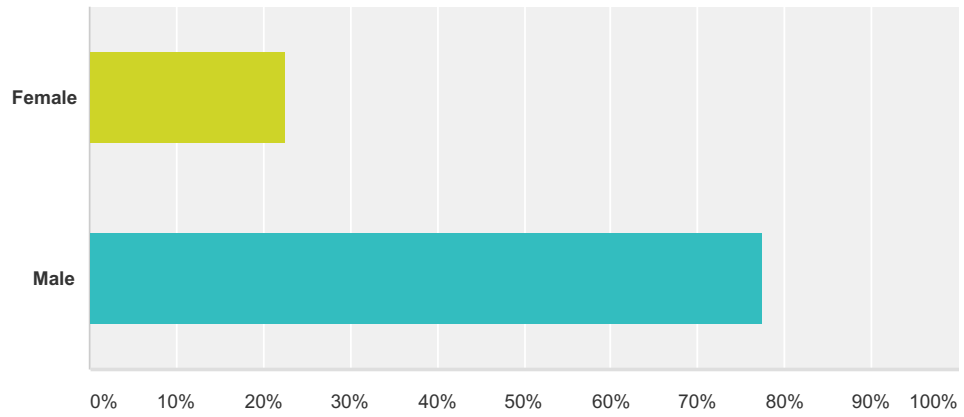

Q6 What is your gender?

Answered: 920 Skipped: 43

Answer Choices	Responses
Female	22.50% 207
Male	77.50% 713
Total	920