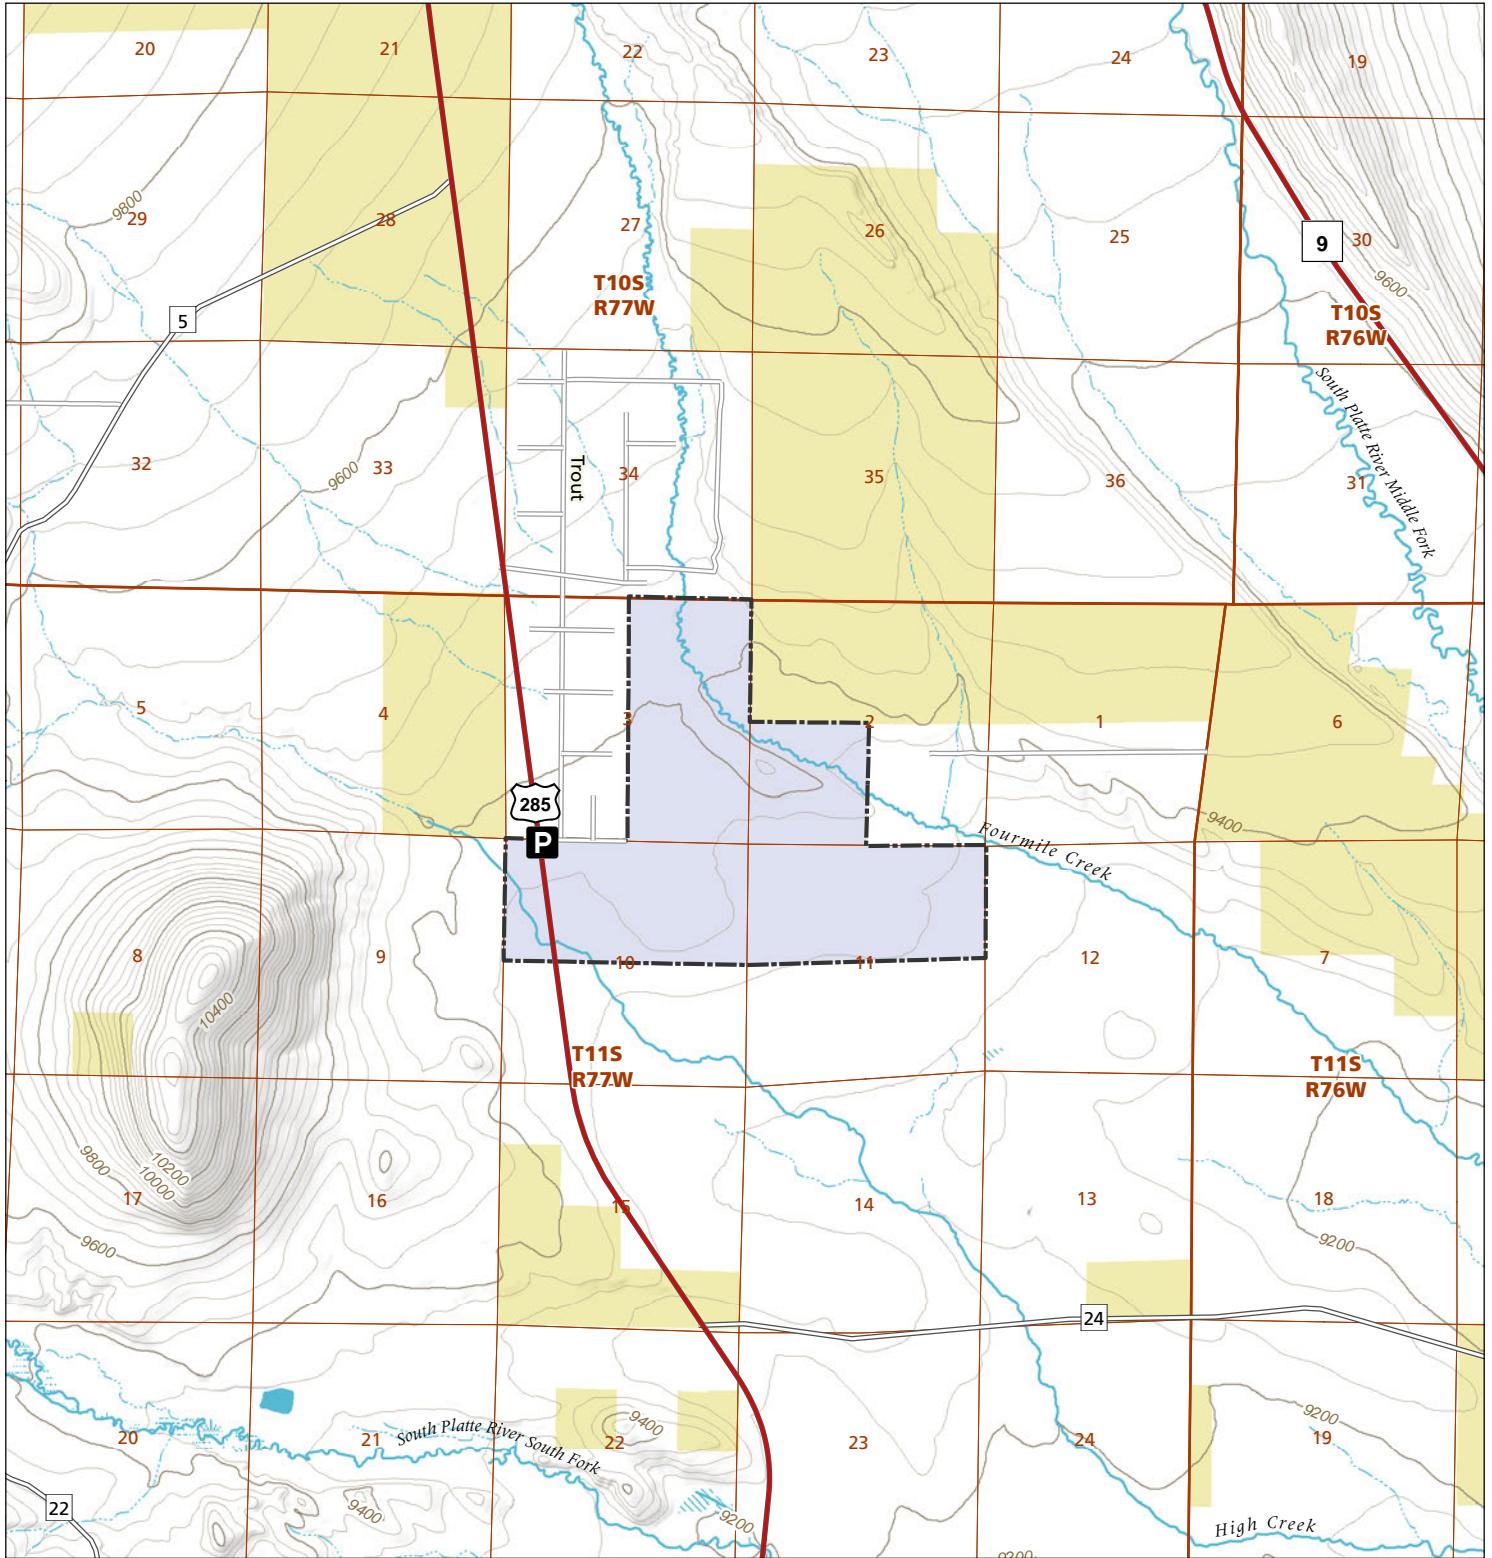

High Creek

STL Public Access Program

Please see the current Colorado State Recreation Lands brochure for listing of land use regulations and access points for this property and other SLB parcels open for wildlife related recreation. Also refer to the CPW Fishing and Hunting information brochure for current hunting and fishing regulations.

Map Updated: 1/23/2015

-  STL Boundary
-  BLM
-  Parking
-  Private