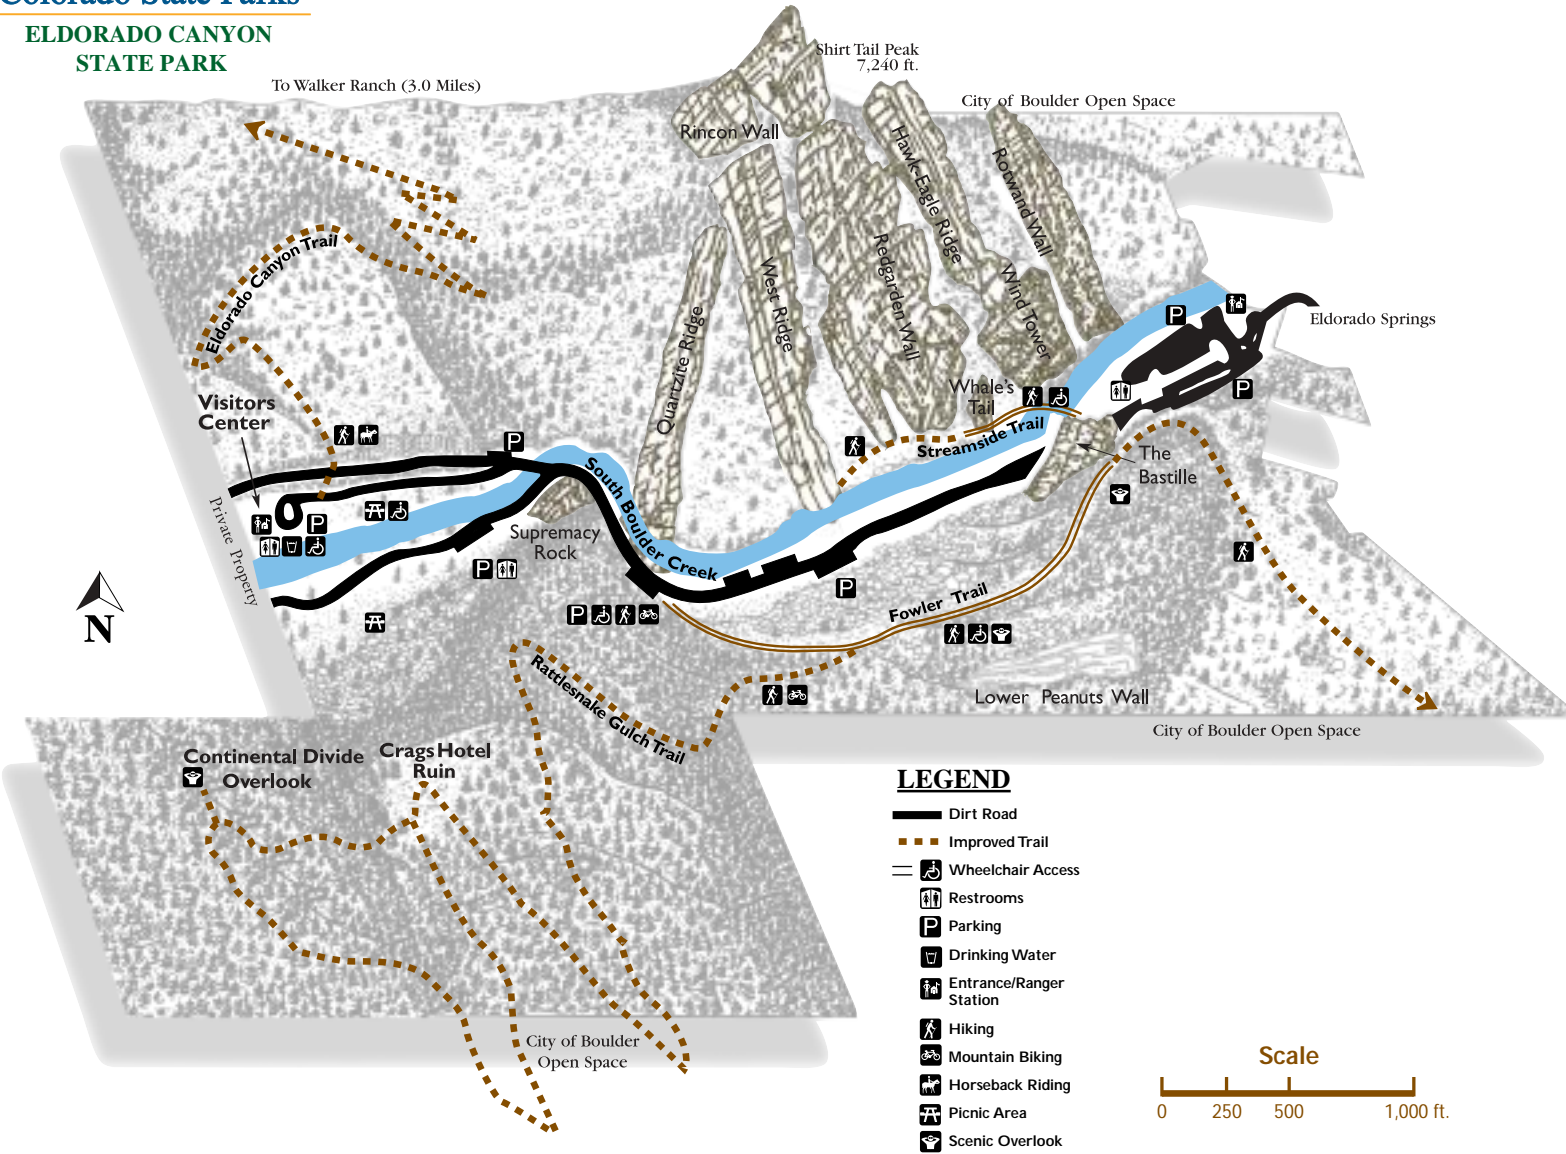

Colorado State Parks

ELDORADO CANYON STATE PARK

LEGEND

- Dirt Road
- - - Improved Trail
- Wheelchair Access
- Restrooms
- P Parking
- Drinking Water
- Entrance/Ranger Station
- Hiking
- Mountain Biking
- Horseback Riding
- Picnic Area
- Scenic Overlook

Scale