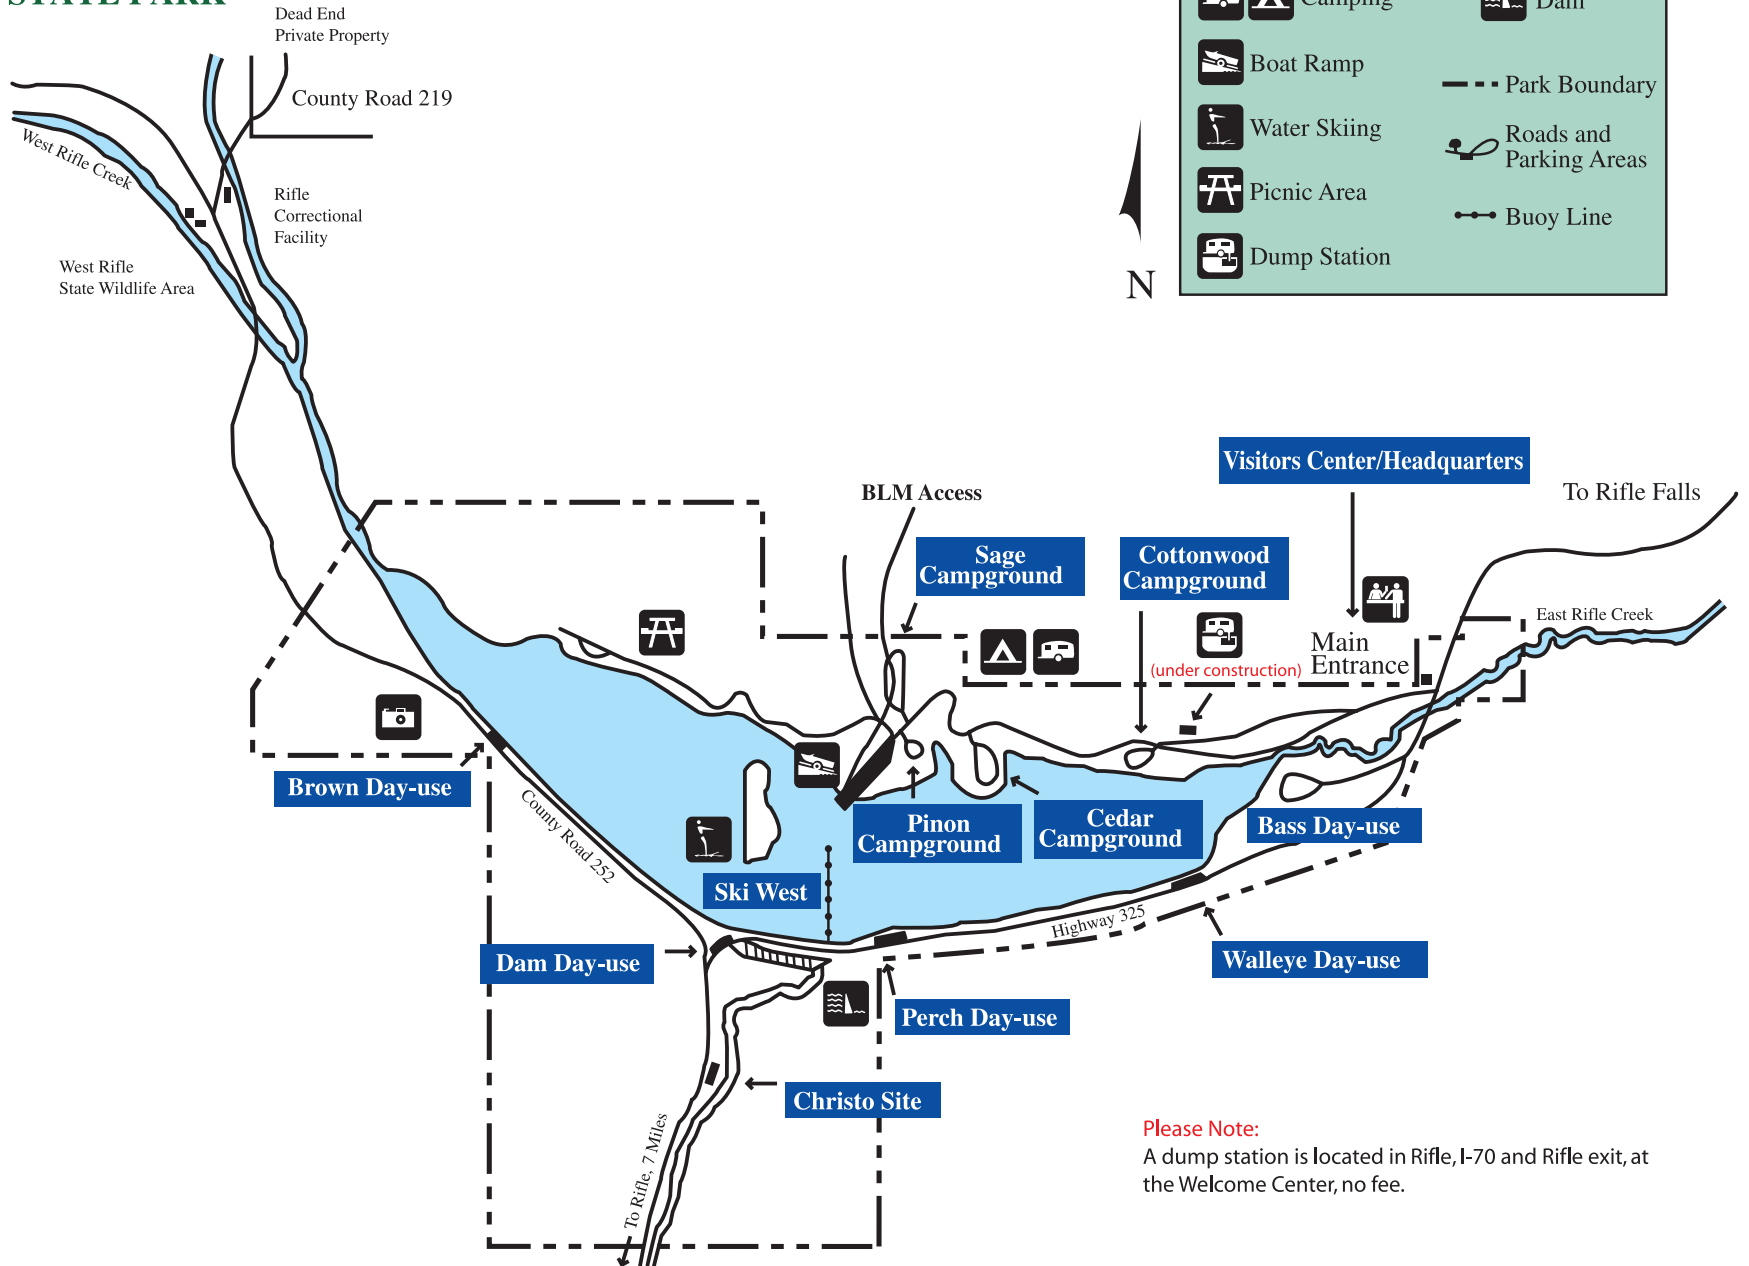

Colorado State Parks

RIFLE GAP STATE PARK

LEGEND

	Visitors Center/ Headquarters		Overlook
	Camping		Dam
	Boat Ramp		Park Boundary
	Water Skiing		Roads and Parking Areas
	Picnic Area		Buoy Line
	Dump Station		

Please Note:
A dump station is located in Rifle, I-70 and Rifle exit, at the Welcome Center, no fee.