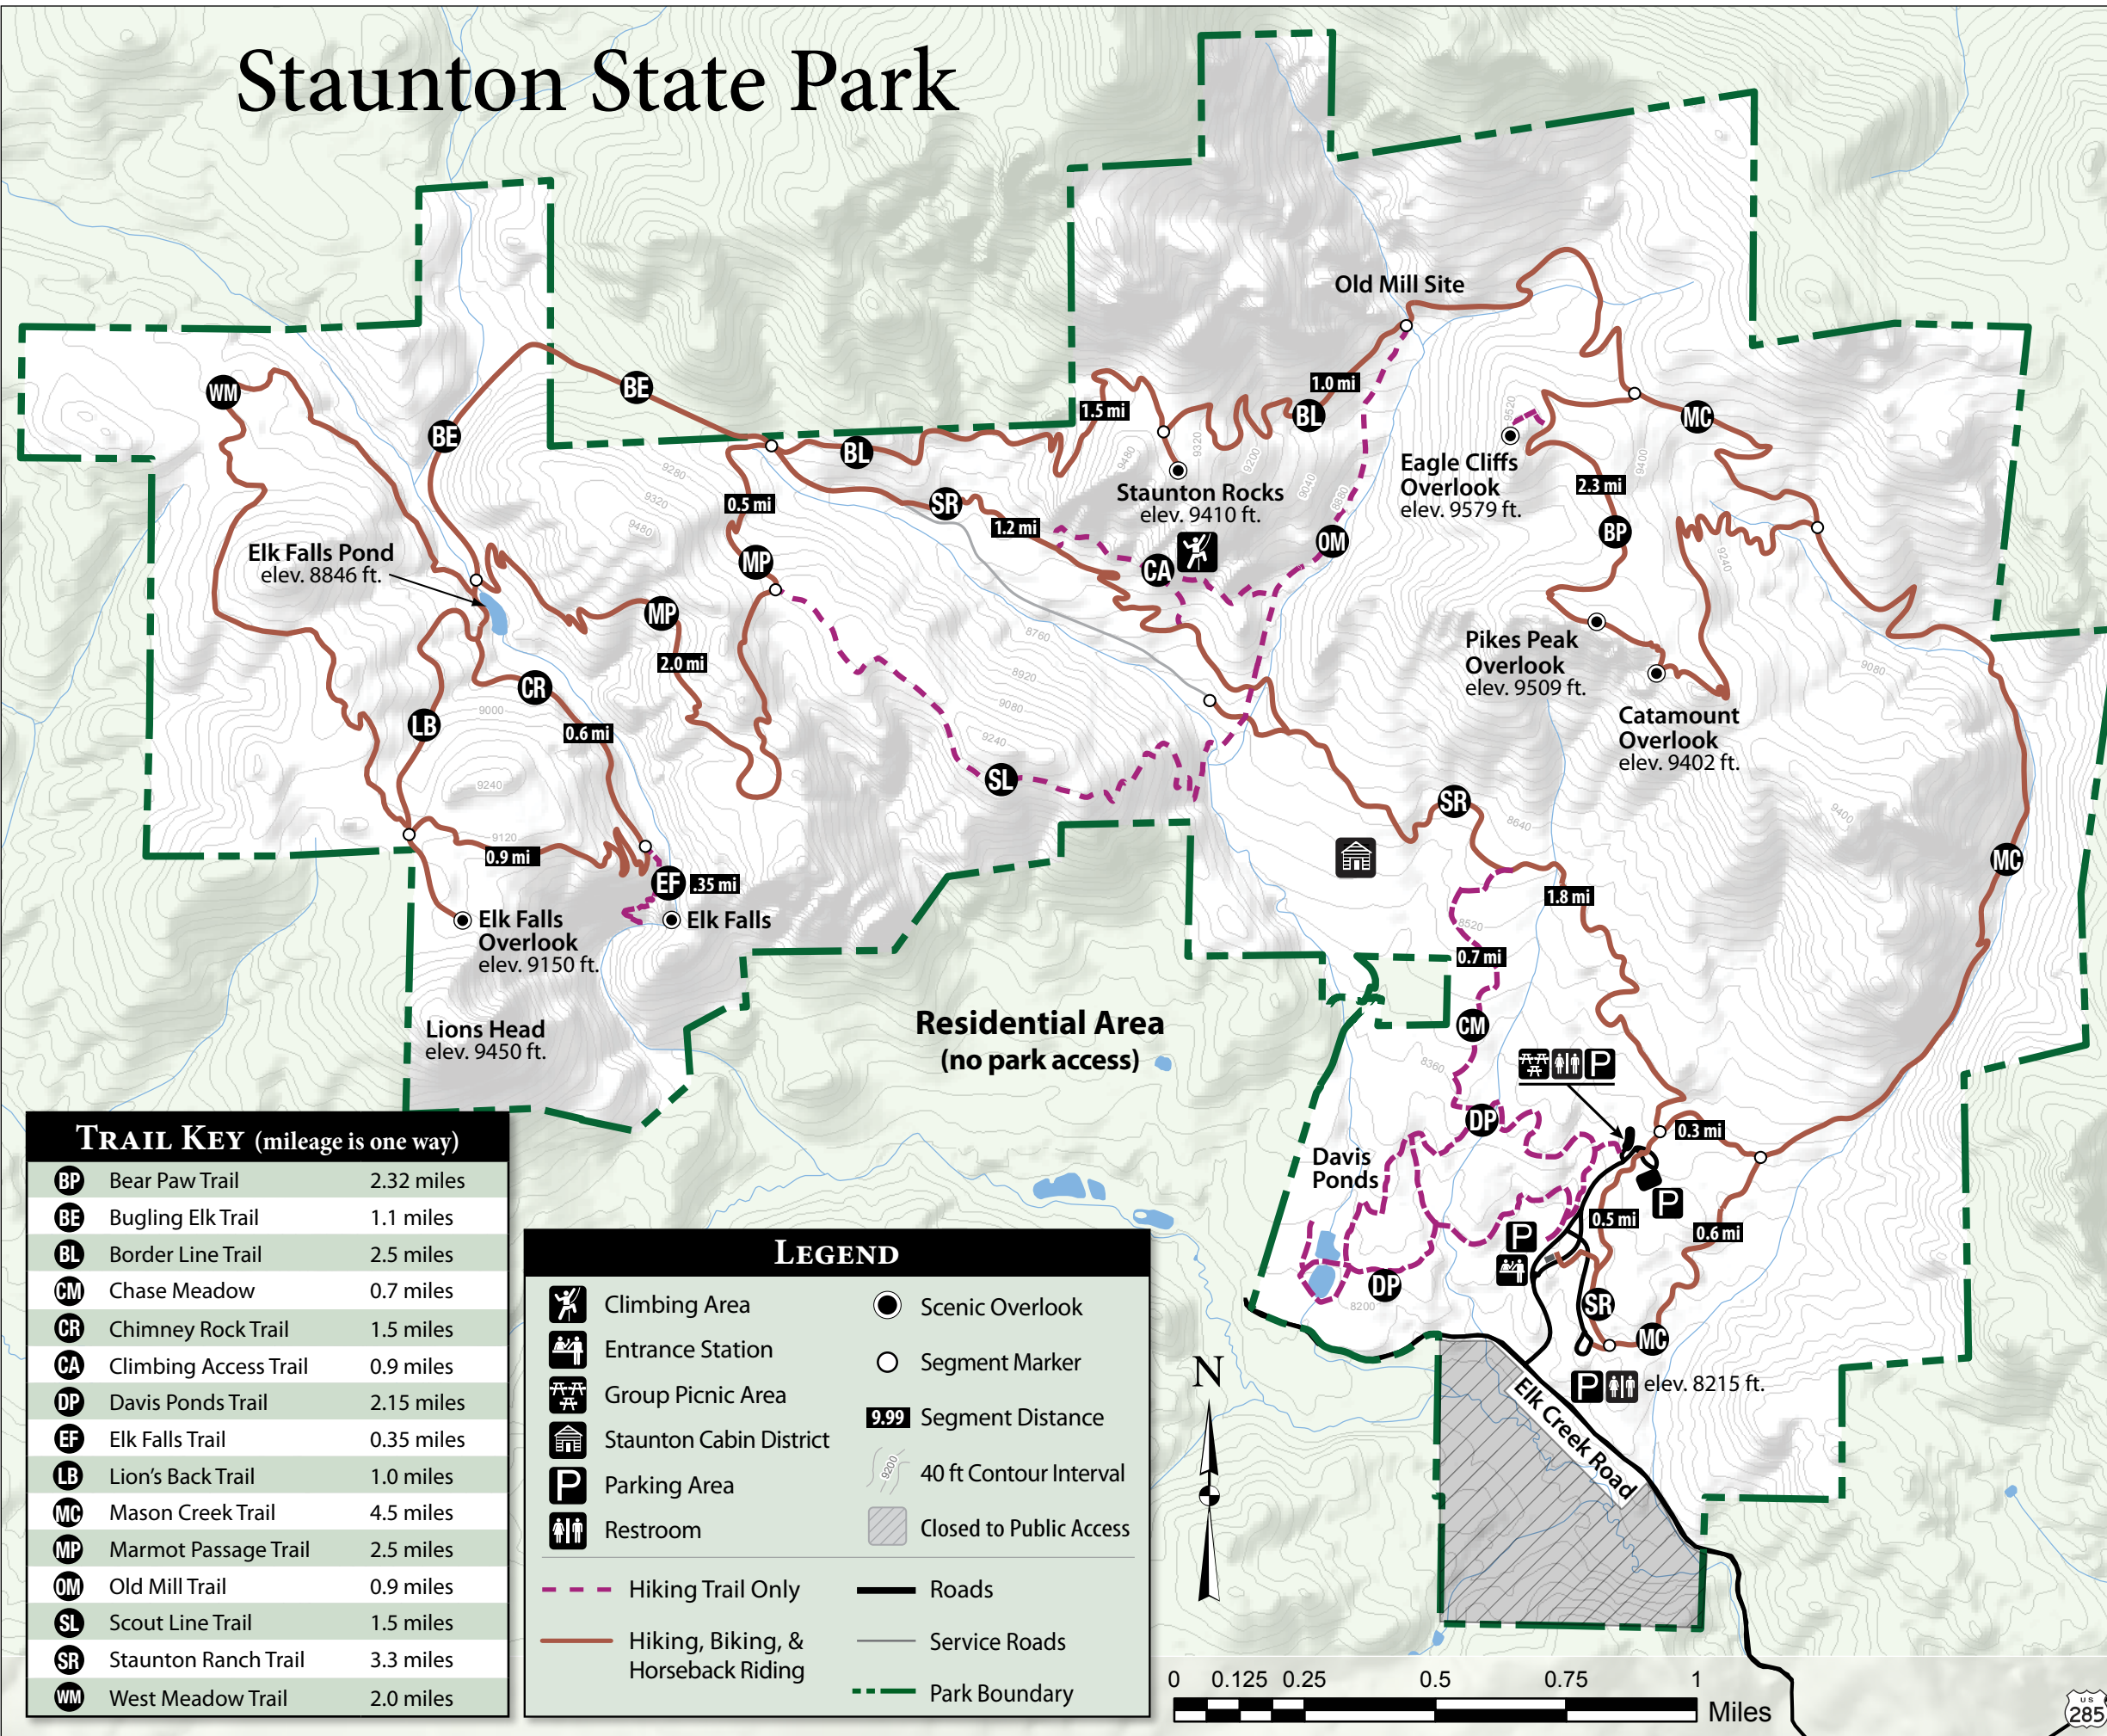

Staunton State Park

Staunton State Park

Enjoy Your Park Safely

Staunton State Park offers you the best in a Colorado mountain experience. But keep in mind:

- The park ranges in elevation from 8,100 to over 10,000 feet, so bring water, sunscreen, and a hat to protect against dehydration and sunburn.
- Mountain weather can change quickly. Dress in layers and carry rain gear.
- Cell phone service in the park is limited. In case of an emergency call 911. First Aid assistance is available from park rangers.

Trails

There's a trail suitable for every visitor who wants to experience the park up close and personal—on foot, by bike, or on horseback. The trails are clearly marked, so it's easy to find the right trail type for you. Share the trail and respect other users by:

12102 S. Elk Creek Road • Pine, Colorado 80470
(303) 816-0912 • E-mail: staunton.park@state.co.us

cpw.state.co.us

TRAIL KEY (mileage is one way)		
BP	Bear Paw Trail	2.32 miles
BE	Bugling Elk Trail	1.1 miles
BL	Border Line Trail	2.5 miles
CM	Chase Meadow	0.7 miles
CR	Chimney Rock Trail	1.5 miles
CA	Climbing Access Trail	0.9 miles
DP	Davis Ponds Trail	2.15 miles
EF	Elk Falls Trail	0.35 miles
LB	Lion's Back Trail	1.0 miles
MC	Mason Creek Trail	4.5 miles
MP	Marmot Passage Trail	2.5 miles
OM	Old Mill Trail	0.9 miles
SL	Scout Line Trail	1.5 miles
SR	Staunton Ranch Trail	3.3 miles
WM	West Meadow Trail	2.0 miles

LEGEND			
	Climbing Area		Scenic Overlook
	Entrance Station		Segment Marker
	Group Picnic Area		Segment Distance
	Staunton Cabin District		40 ft Contour Interval
	Parking Area		Closed to Public Access
	Restroom		Roads
	Hiking Trail Only		Service Roads
	Hiking, Biking, & Horseback Riding		Park Boundary