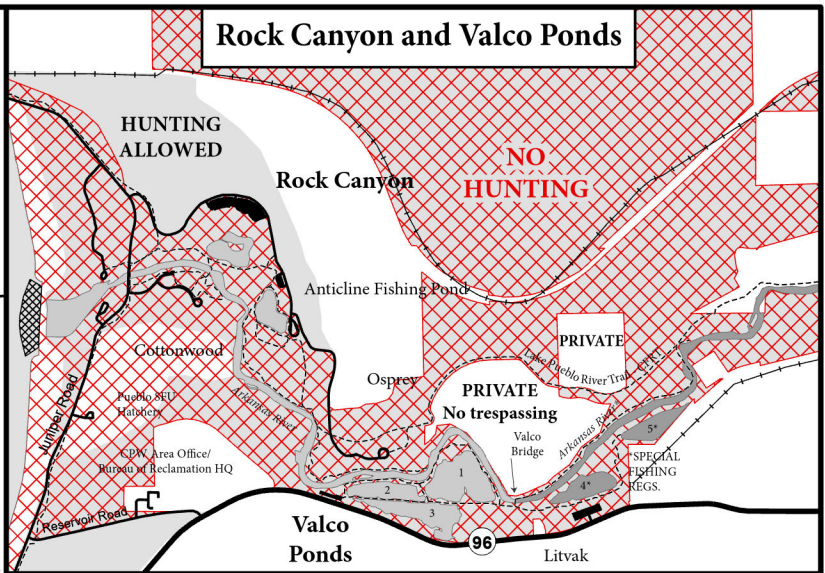

Lake Pueblo State Park

Hunting Map

For current park conditions and event information please visit us on Facebook at facebook.com/lakepueblostatepark/