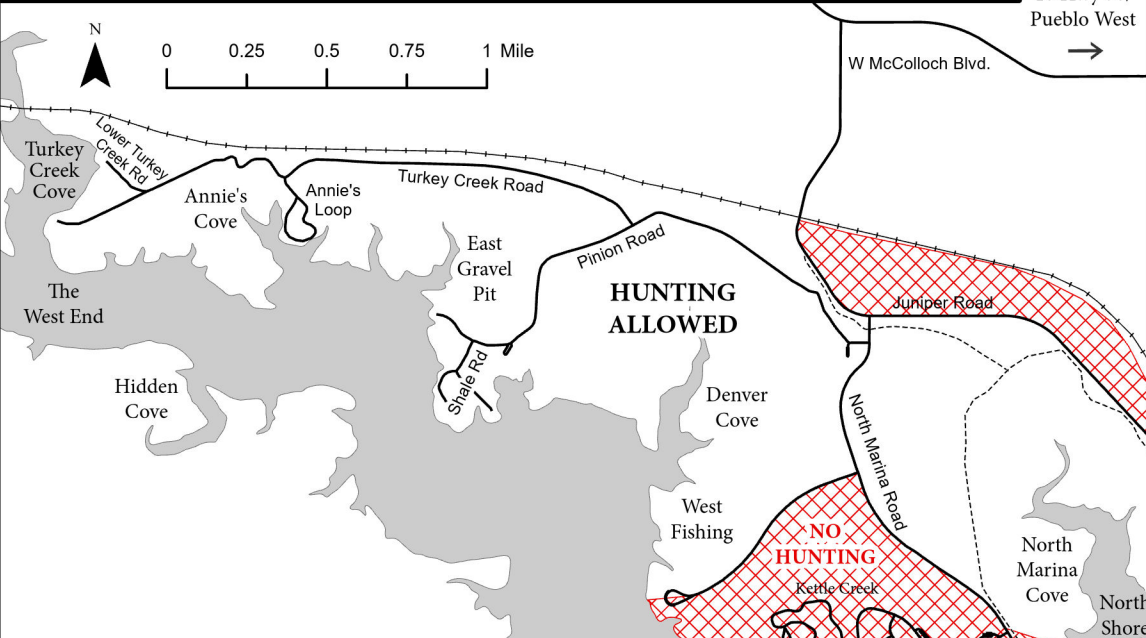

Lake Pueblo State Park

Hunting Map

For current park conditions and event information please visit us on Facebook at facebook.com/lakepueblostatepark/