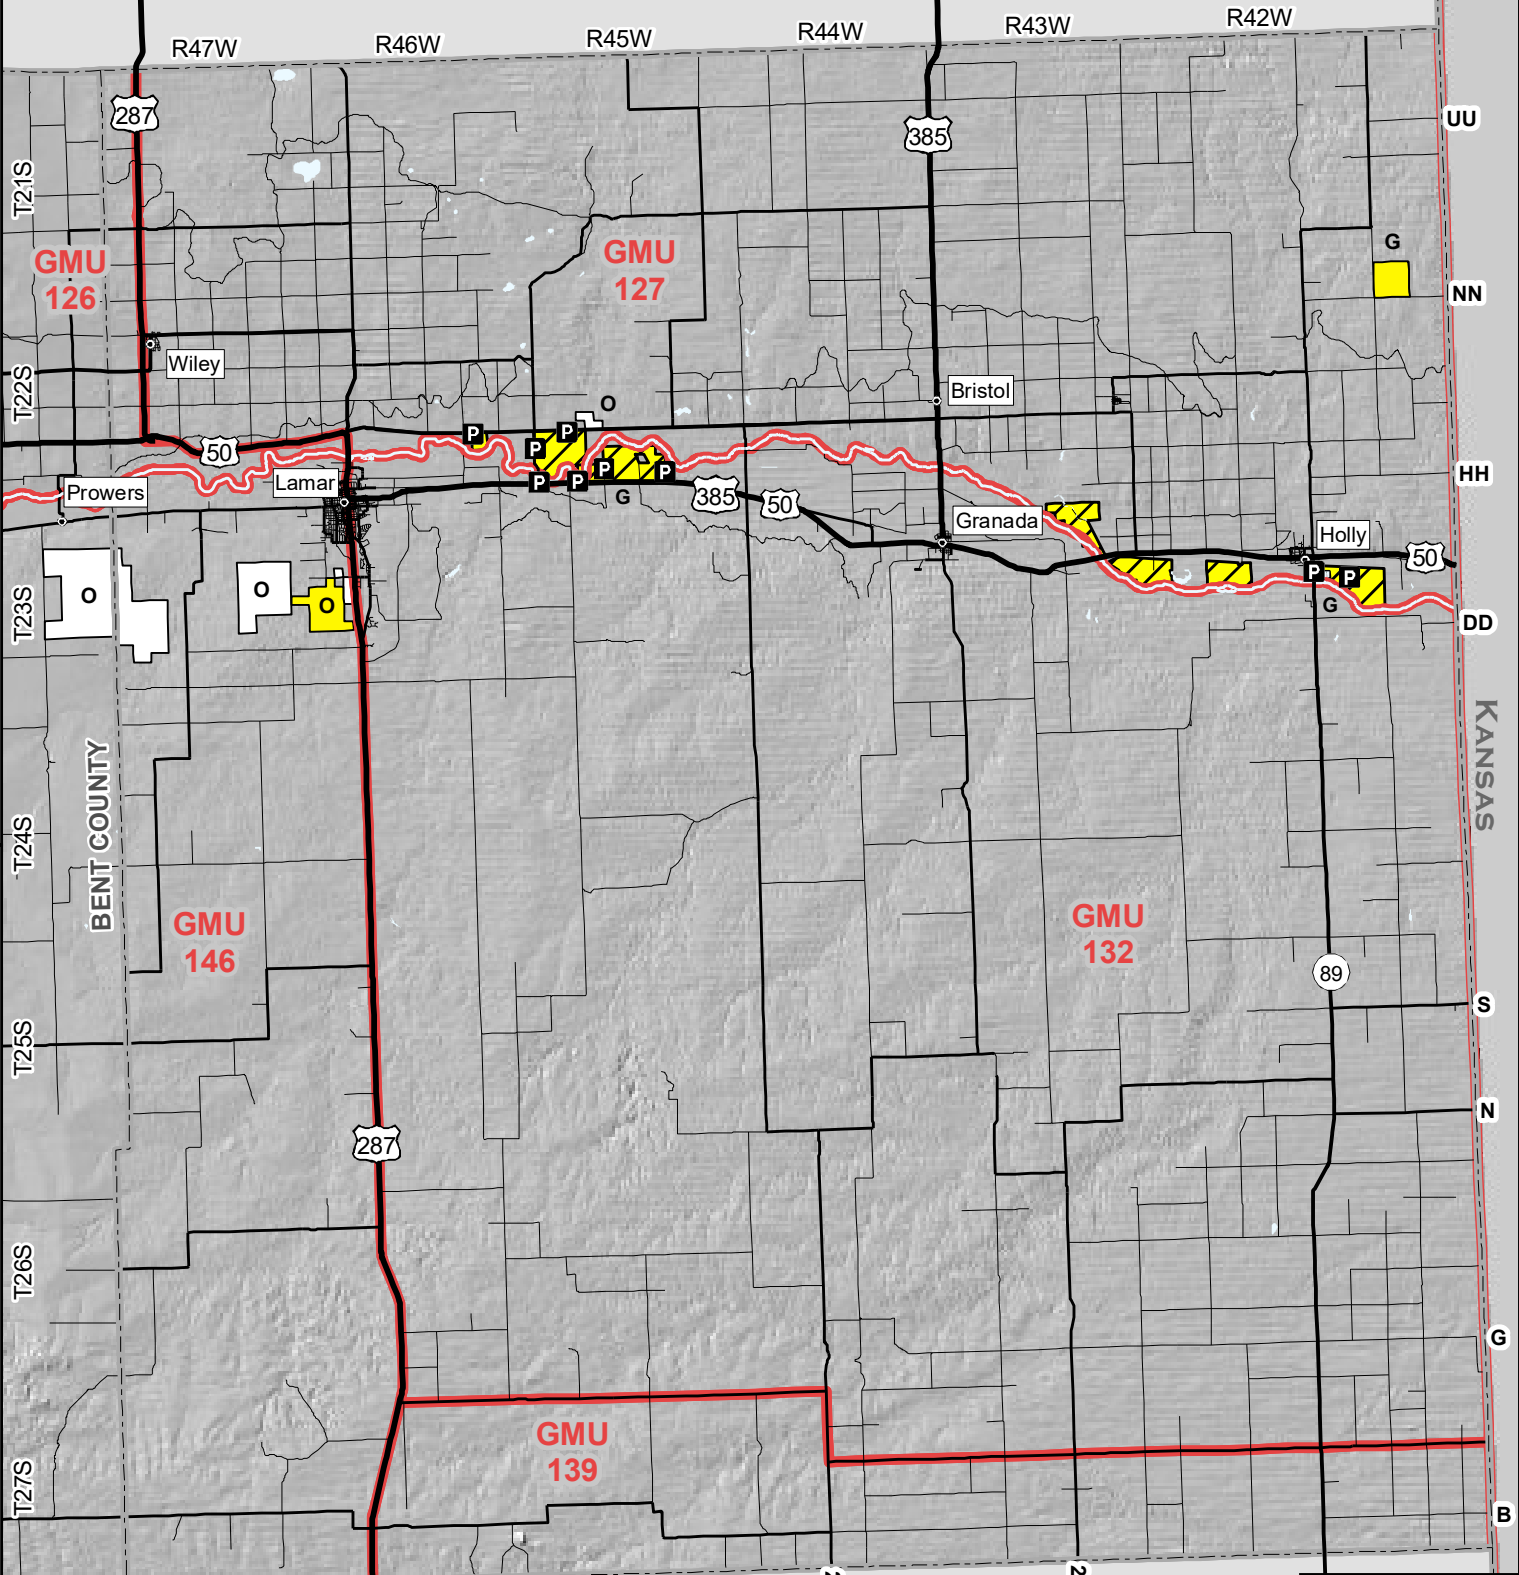

KIOWA COUNTY

Prowers County

G - Grass
C - Corn
W - Wheat
O - Other

-  Open to small game hunting only
-  Open to small and big game hunting

 Big game GMU boundary*

 Exchange of use open to small and big game hunting

*For more detailed GMU boundaries and walk-in fields please see the CPW Hunting Atlas.
<http://ndismaps.nrel.colostate.edu/huntingatlas>