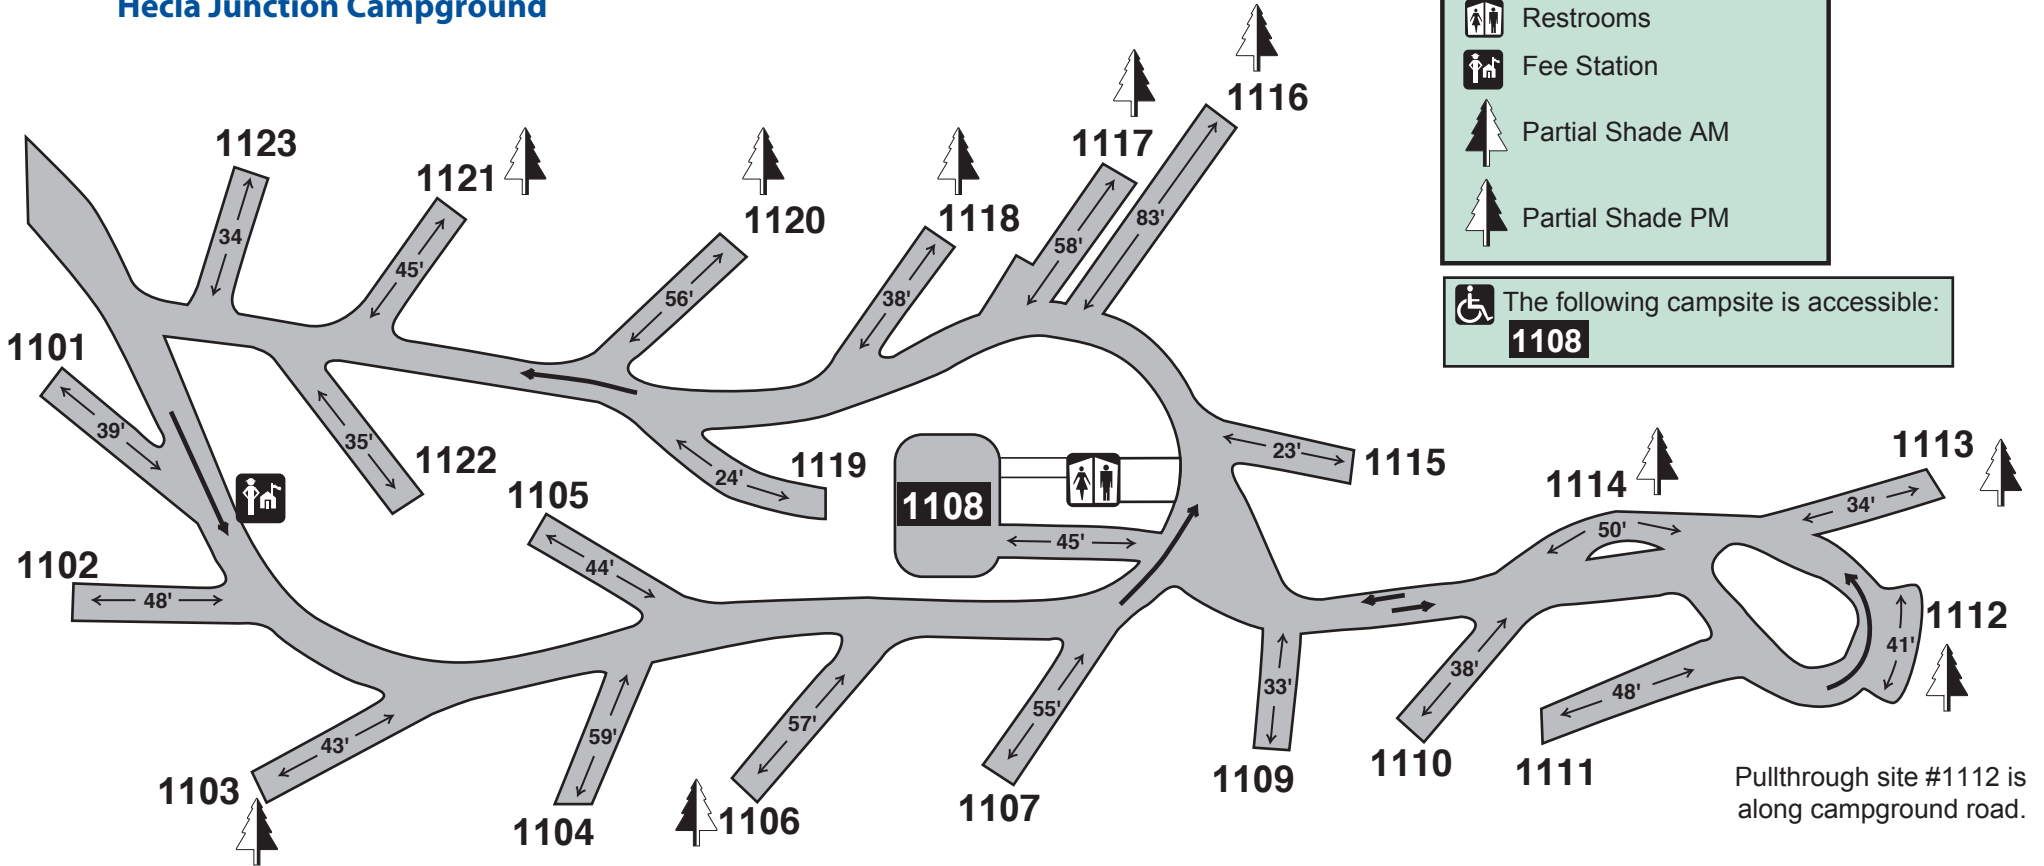

# Arkansas Headwaters Recreation Area

## Hecla Junction Campground

### LEGEND

- Restrooms
- Fee Station
- Partial Shade AM
- Partial Shade PM

The following campsite is accessible:  
**1108**

Pullthrough site #1112 is along campground road.

Arkansas River