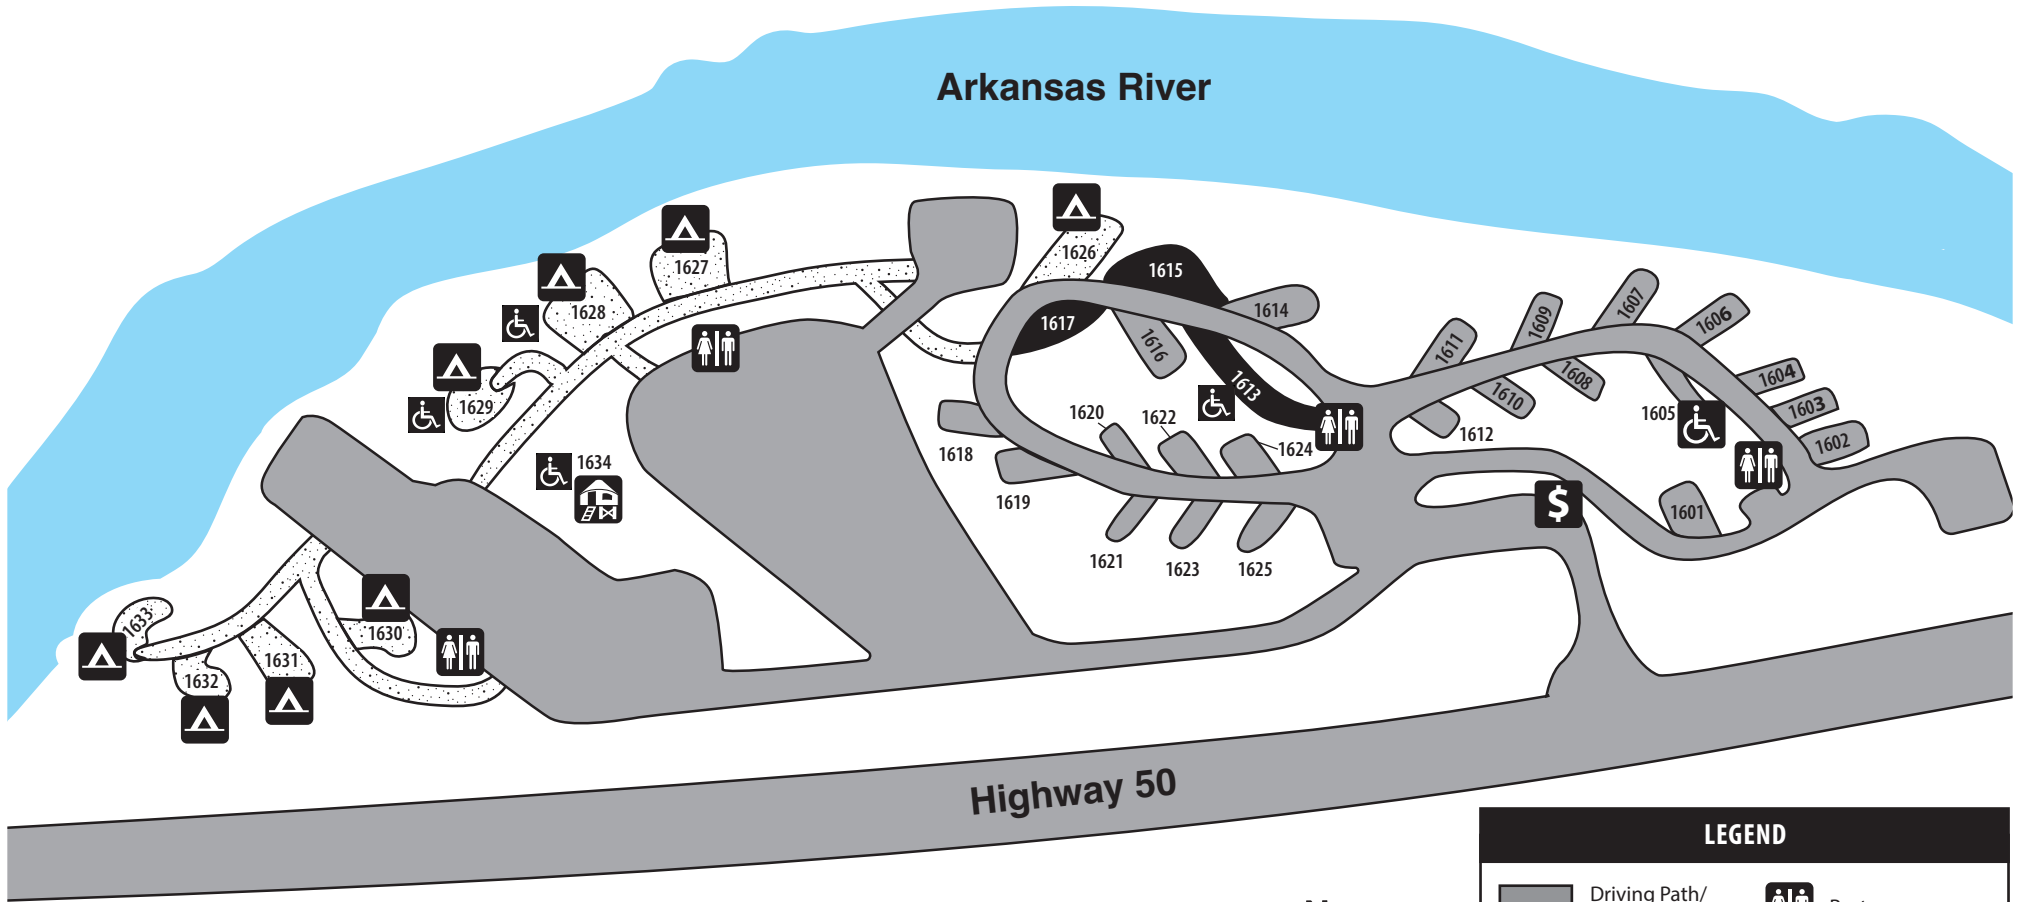

# Arkansas Headwaters Recreation Area

## Salida East Campground

LEGEND			
	Driving Path/ Regular Site		Restrooms
	Pull Through Site		Fee Station
	Walking Path		Yurt
	ADA Accessible Site		Tent-Only Site