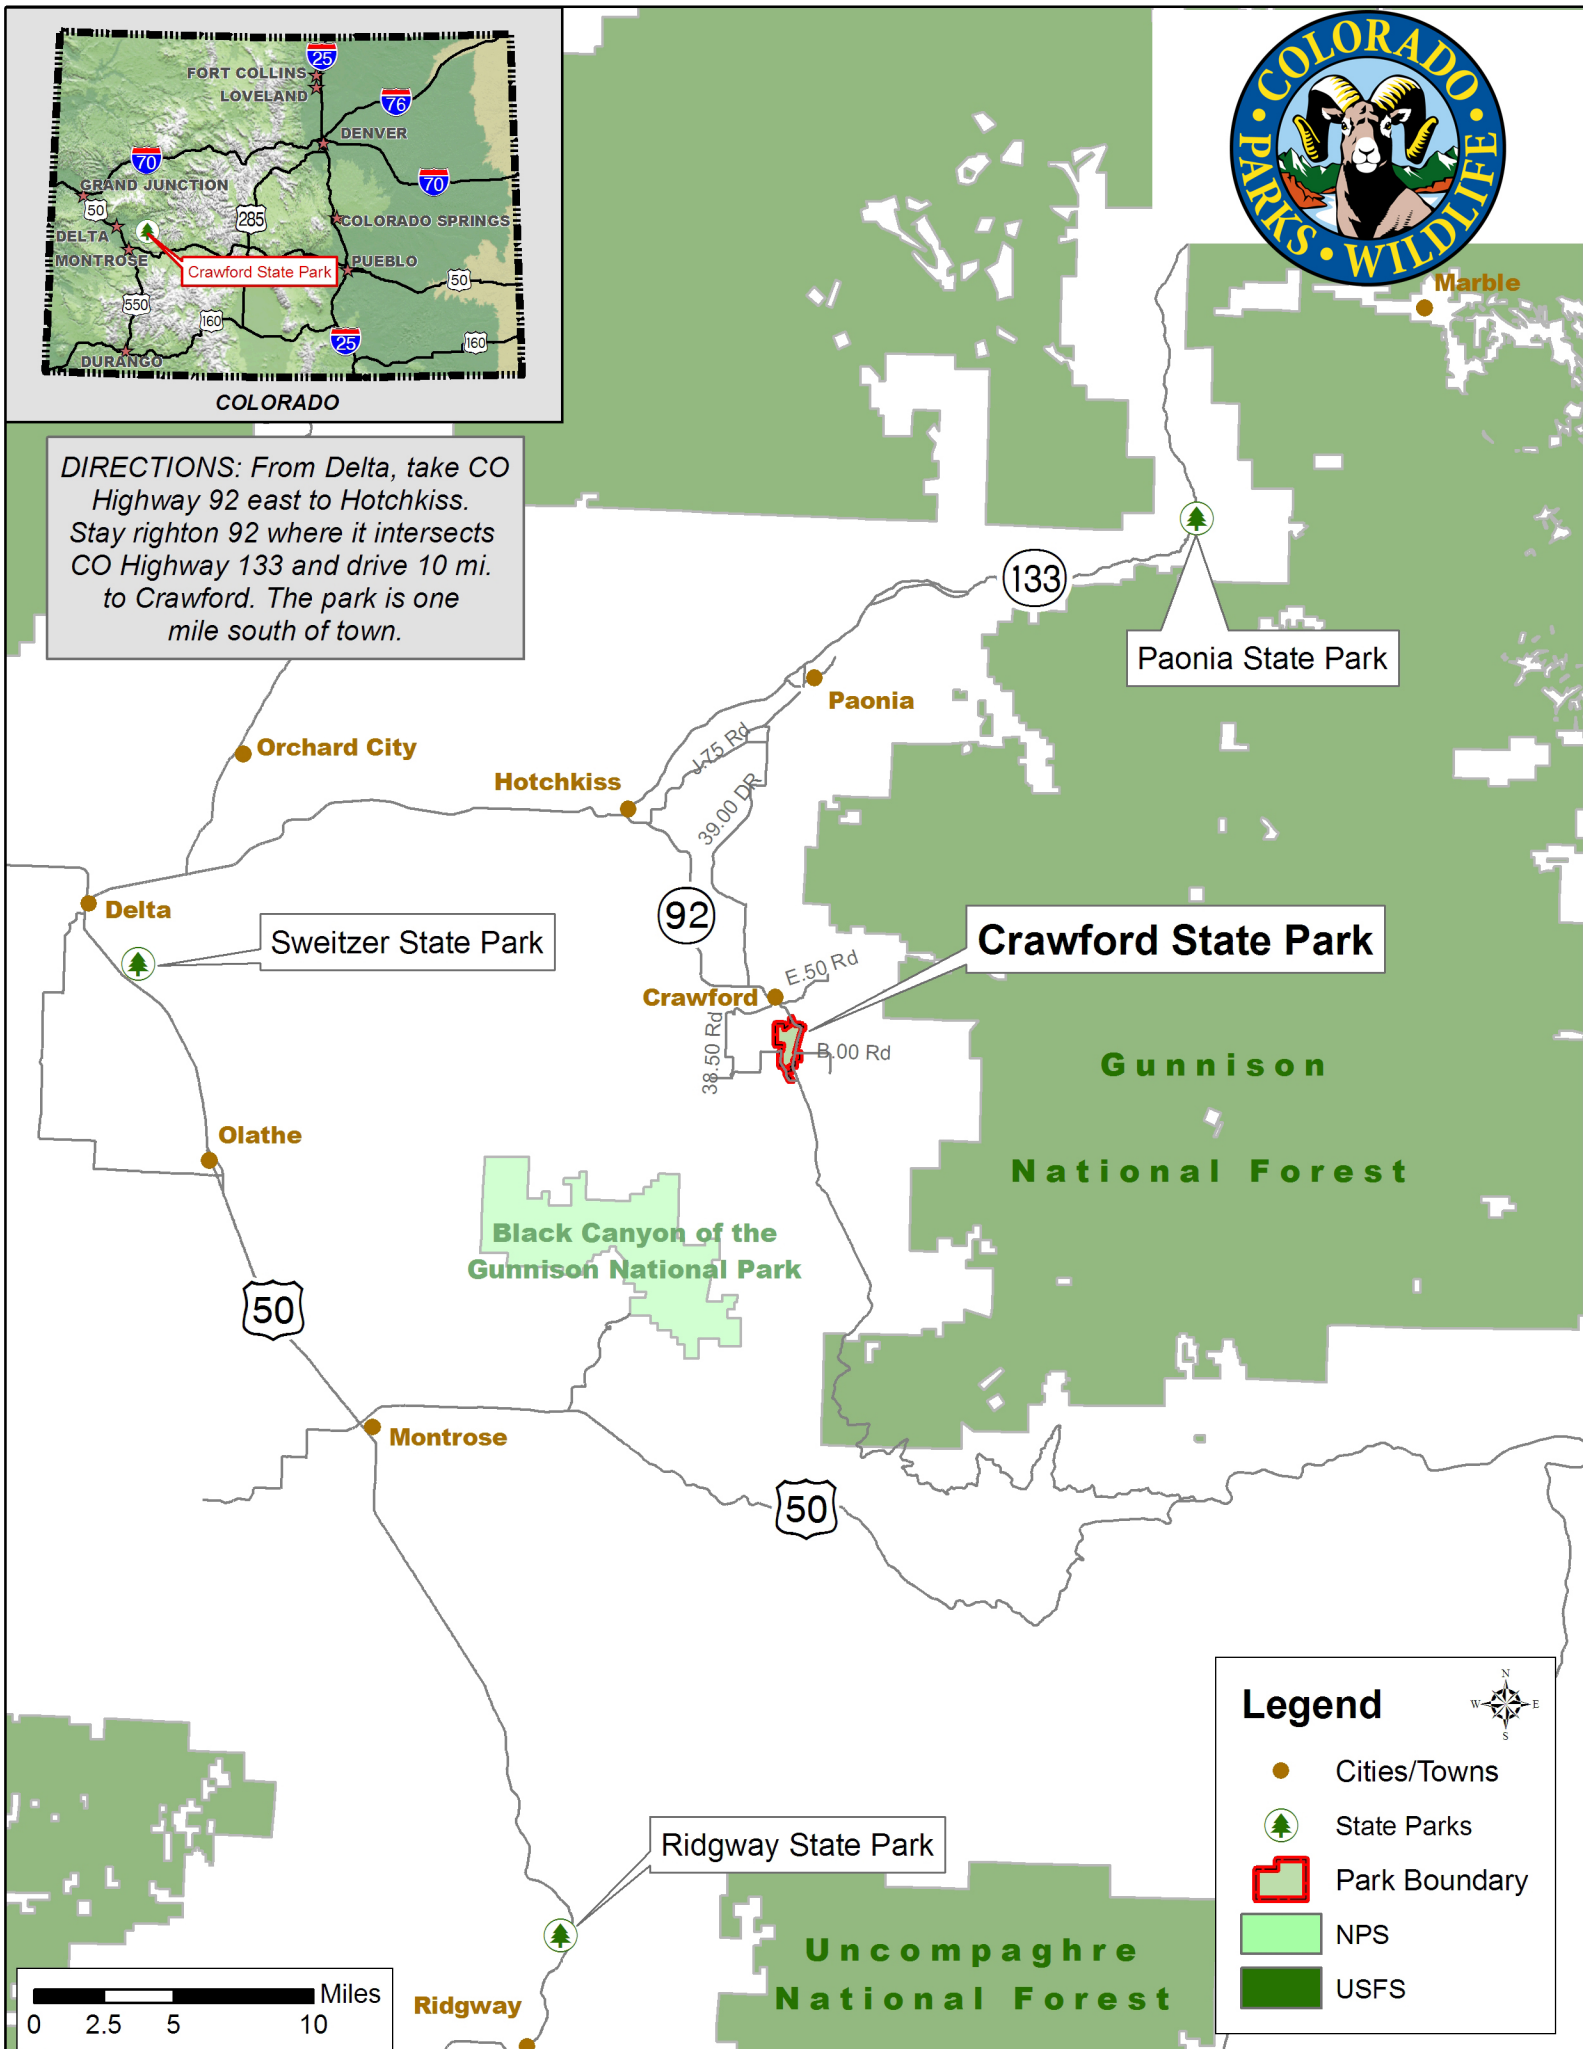

COLORADO

*DIRECTIONS: From Delta, take CO Highway 92 east to Hotchkiss. Stay right on 92 where it intersects CO Highway 133 and drive 10 mi. to Crawford. The park is one mile south of town.*

**Legend**

- Cities/Towns
- 🌲 State Parks
- 📐 Park Boundary
- 🟩 NPS
- 🟩 USFS