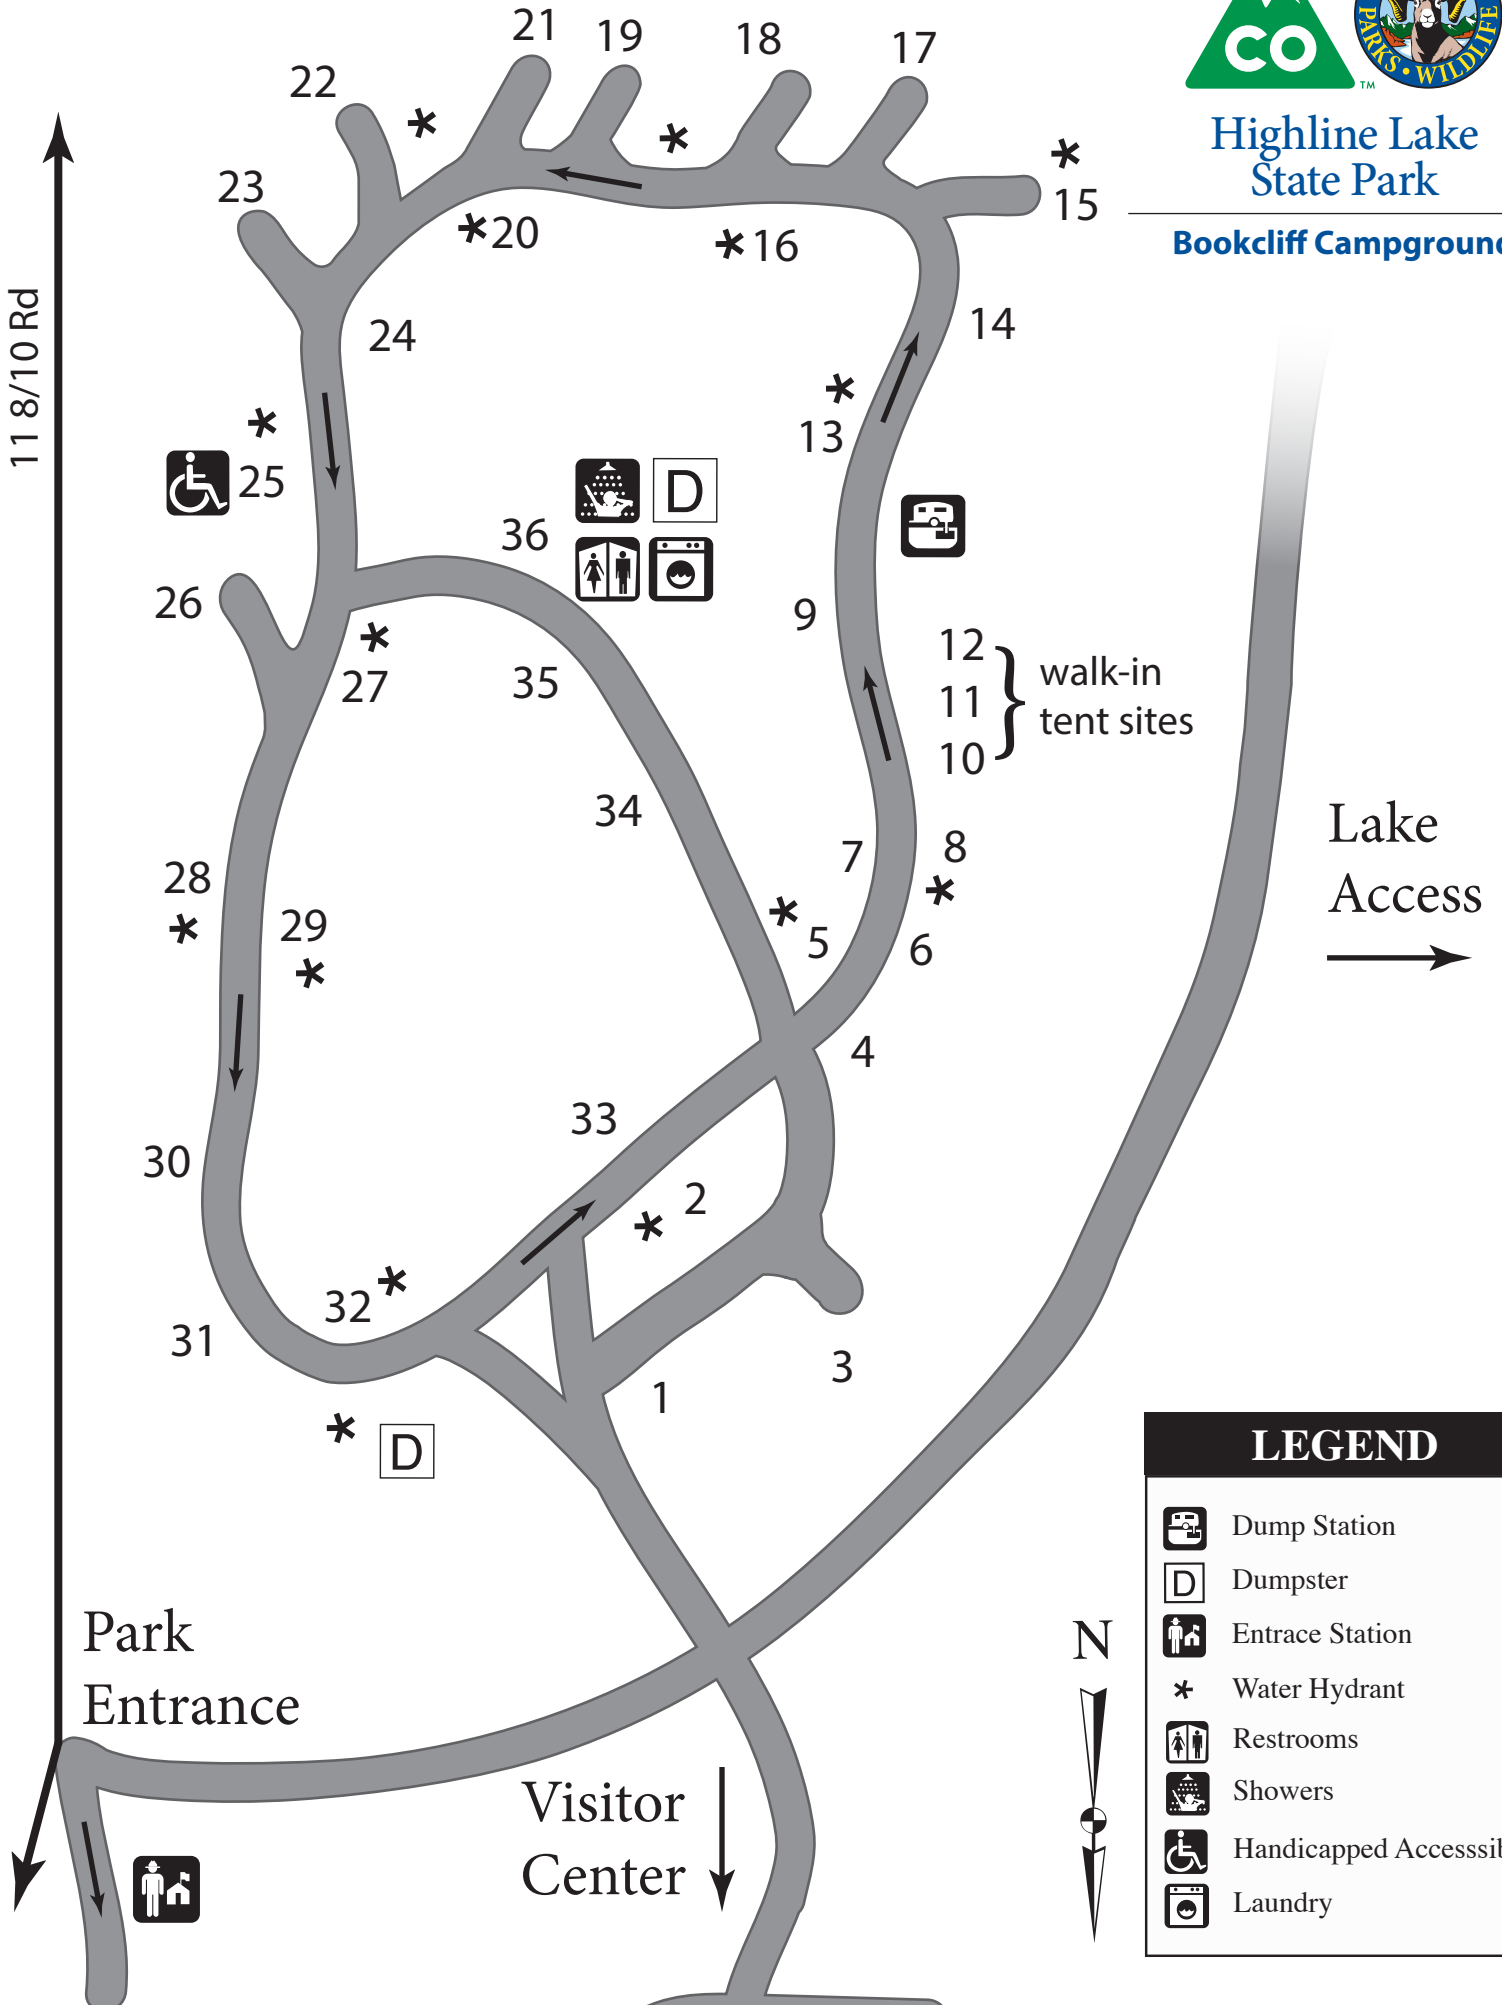

Highline Lake State Park

Bookcliff Campground

LEGEND

- Dump Station
- Dumpster
- Entrance Station
- Water Hydrant
- Restrooms
- Showers
- Handicapped Accessible
- Laundry

Park Entrance

Visitor Center

Lake Access
→