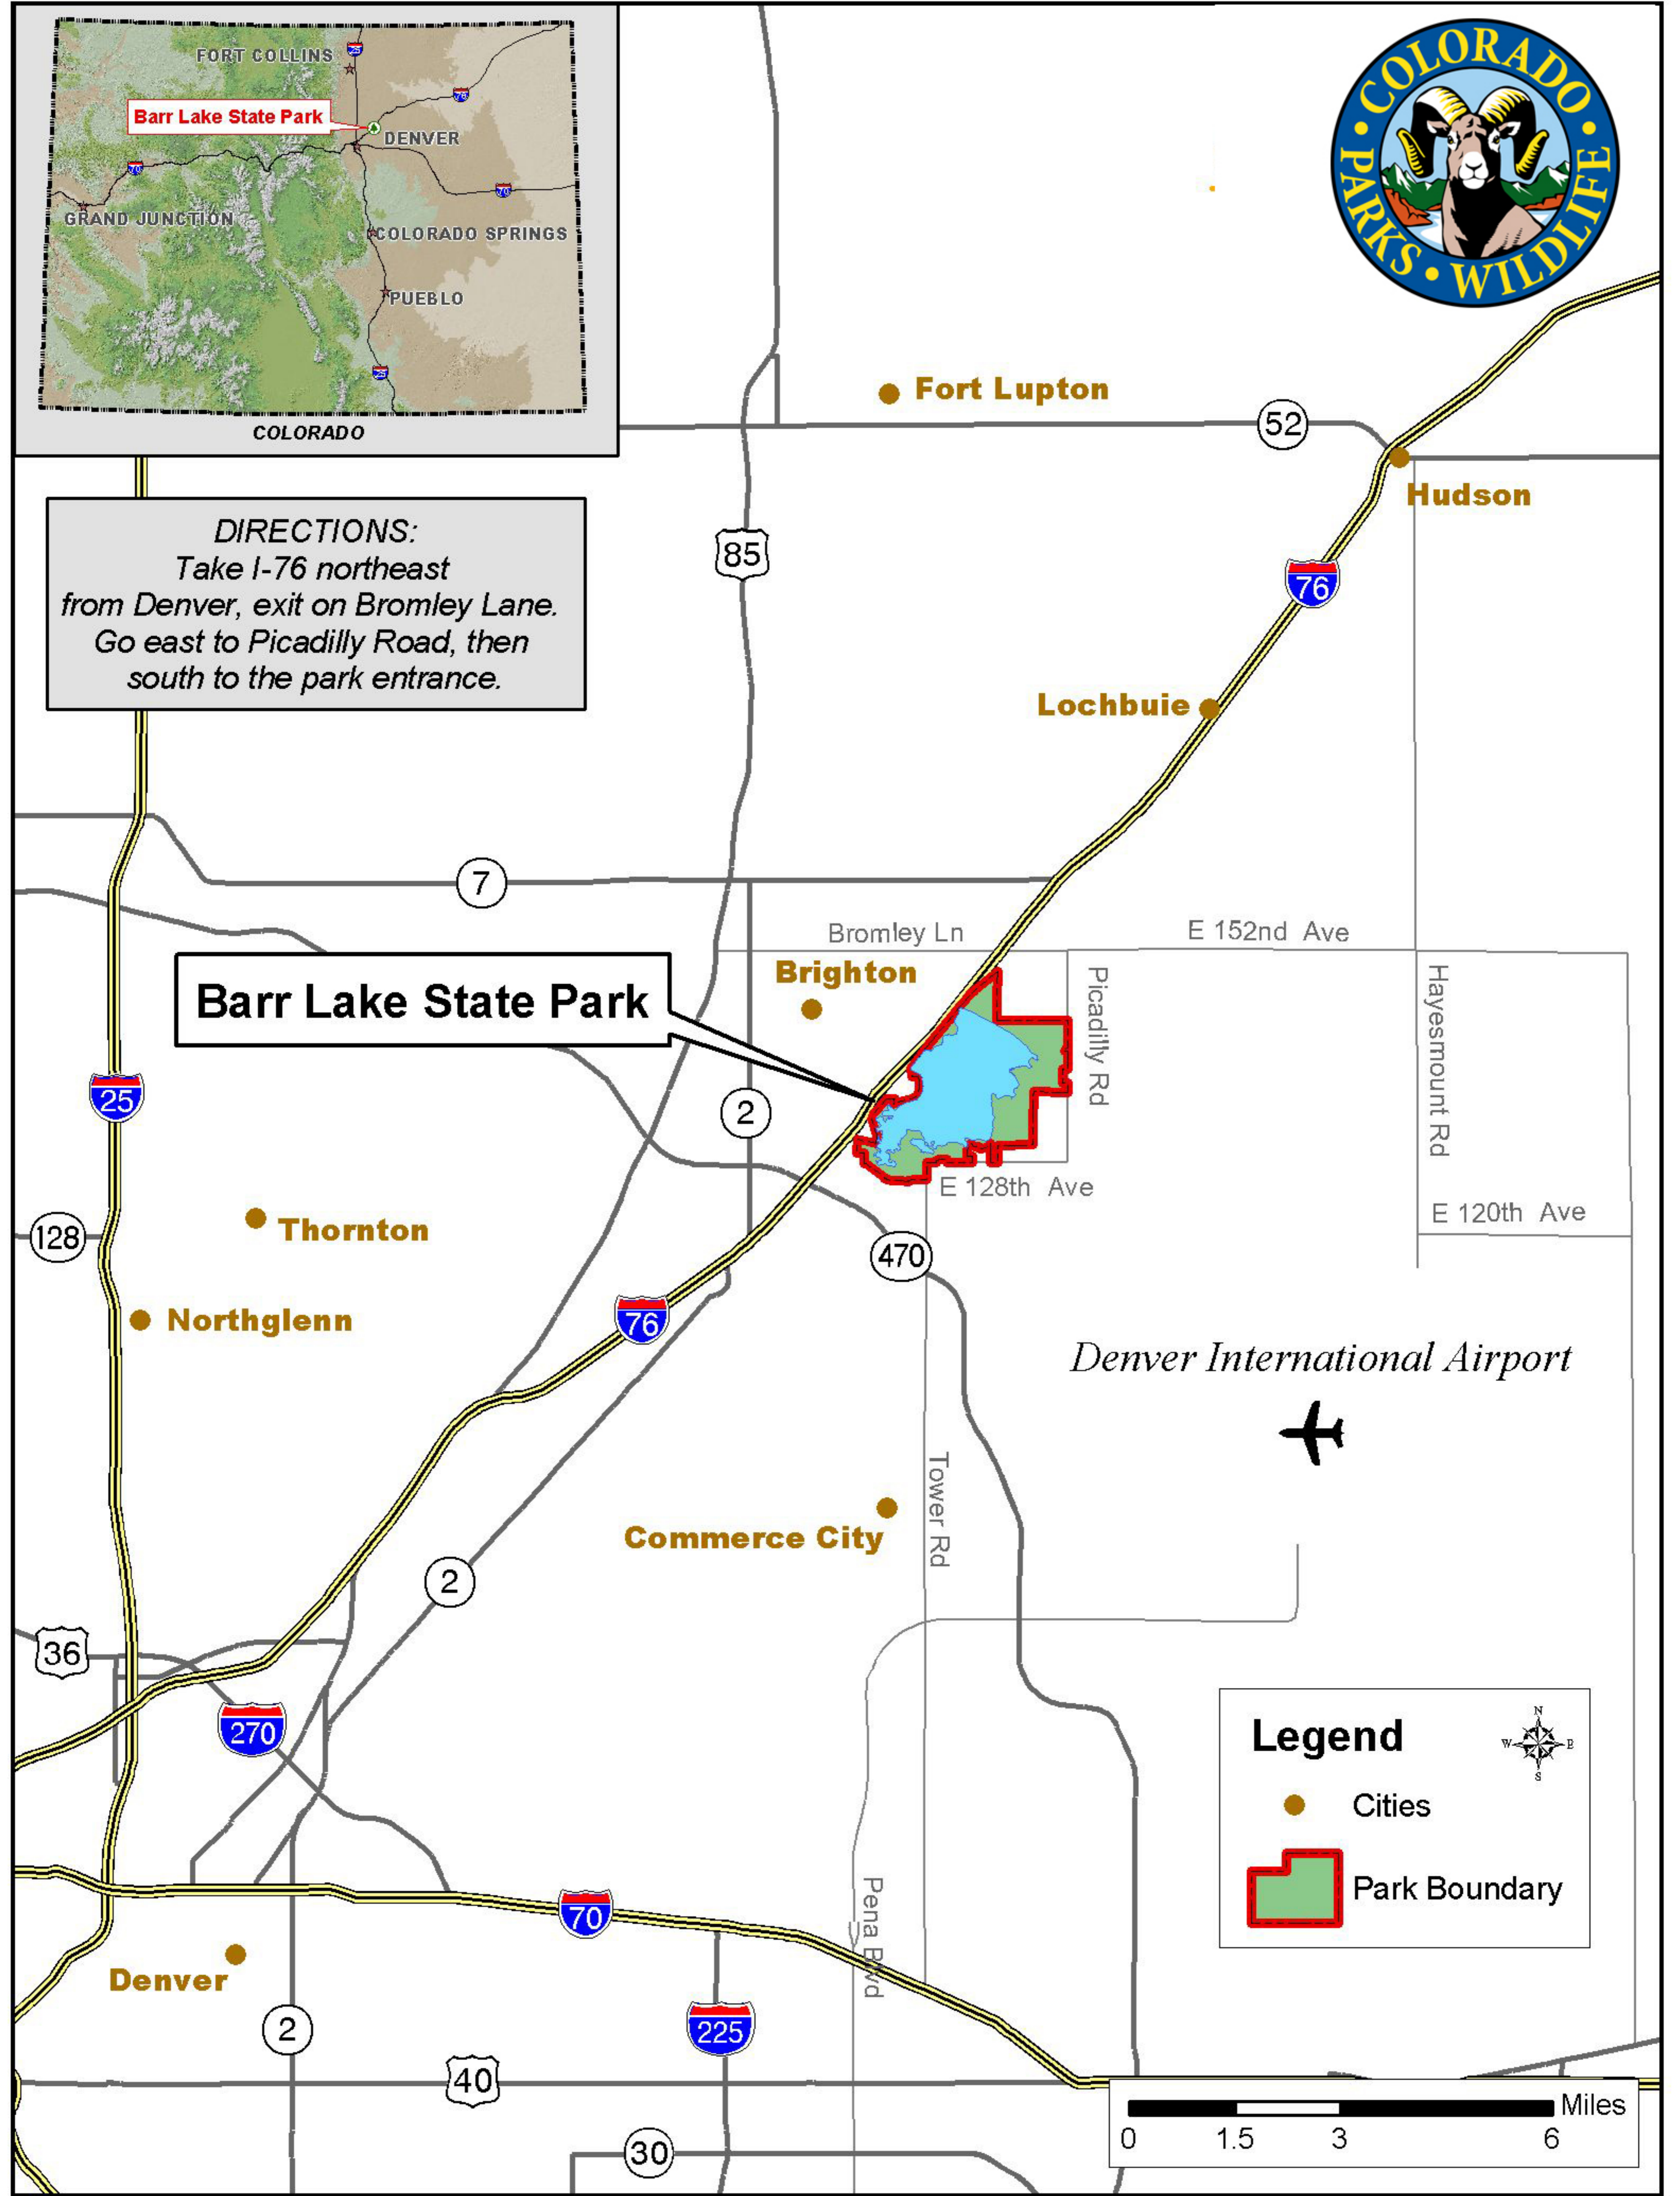

DIRECTIONS:
Take I-76 northeast from Denver, exit on Bromley Lane. Go east to Picadilly Road, then south to the park entrance.

Barr Lake State Park

Legend

- Cities
- ▭ Park Boundary