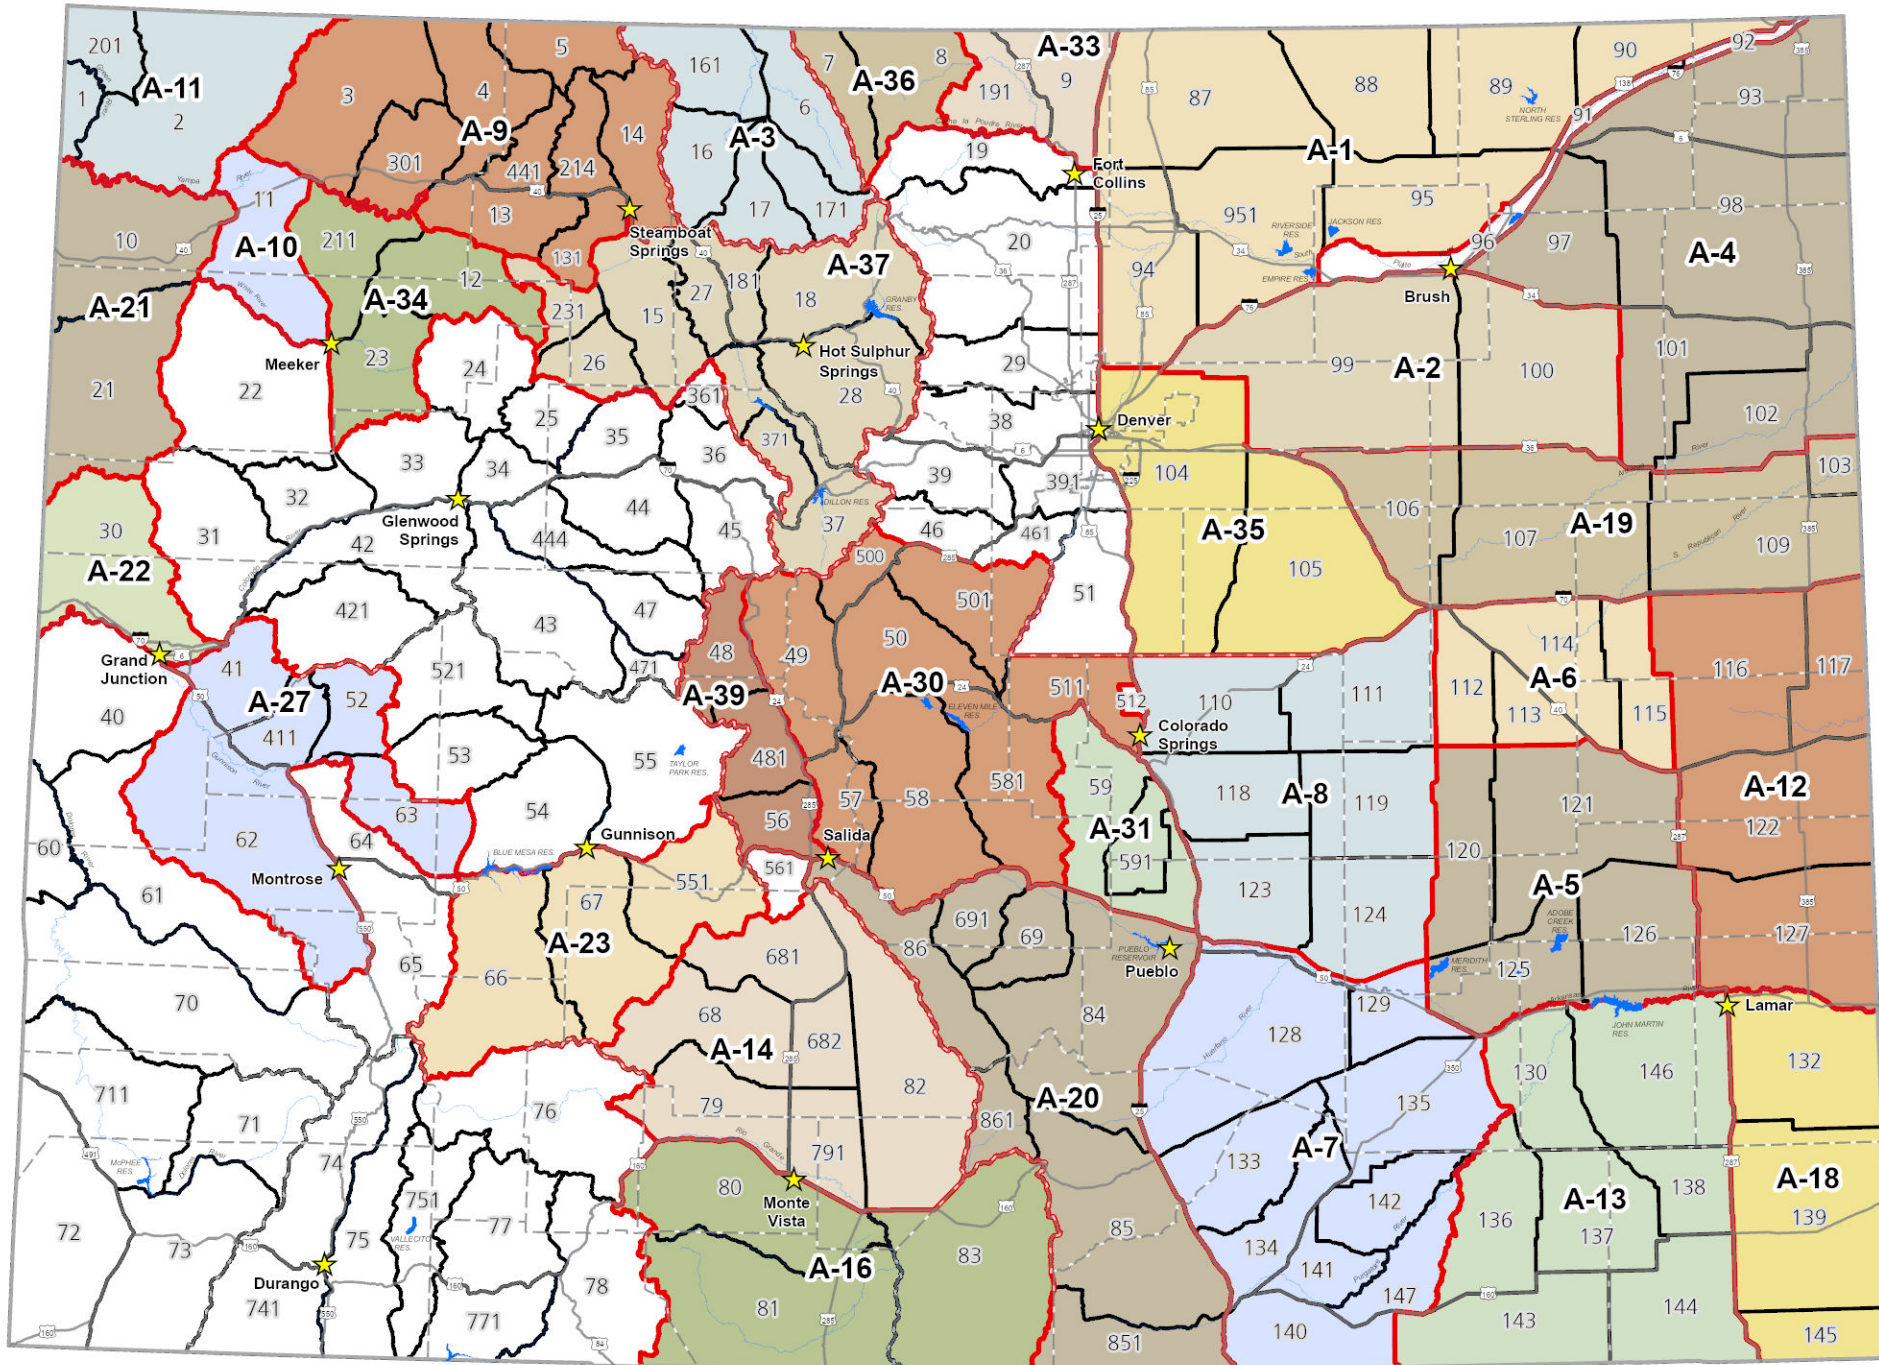

### 2023 Deer DAU and GMU

March 2023

- ★ CPW Office
- GMU (Game Management Unit) Boundary
- DAU (Data Analysis Unit) Boundary

### 2023 Eik DAU and GMU

February 2023

★ CPW Office

□ GMU (Game Management Unit) Boundary

□ DAU (Data Analysis Unit) Boundary

## 2023 Pronghorn DAU and GMU

GIS Unit  
February 2023

★ CPW Office

□ GMU (Game Management Unit) Boundary

□ DAU (Data Analysis Unit) Boundary

## 2023 Bear DAU and GMU

GIS Unit  
February 2023

★ CPW Office

□ GMU (Game Management Unit) Boundary

□ DAU (Data Analysis Unit) Boundary