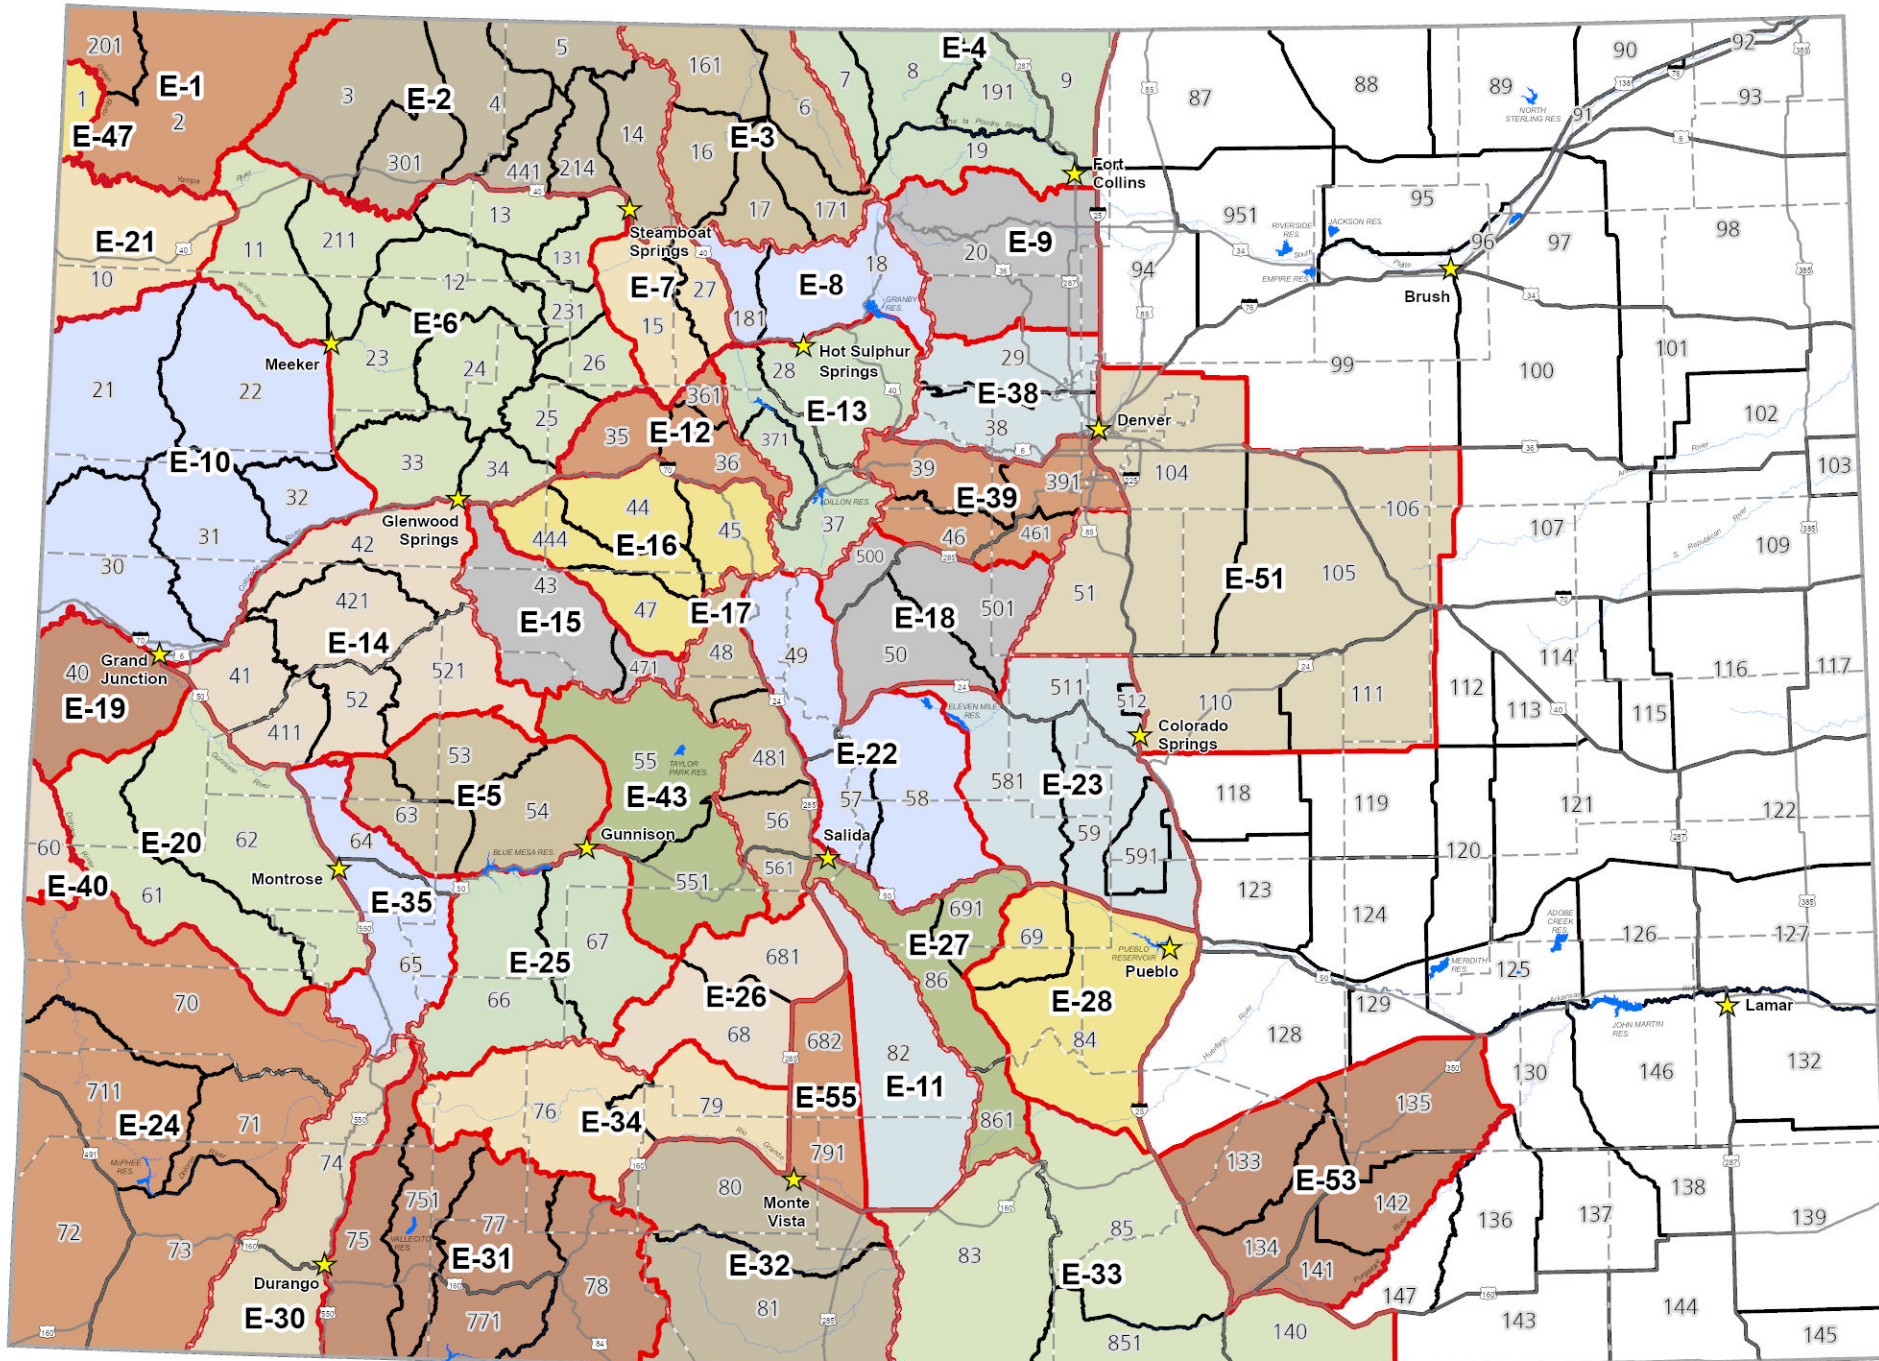

### 2023 Deer DAU and GMU

March 2023

- ★ CPW Office
- GMU (Game Management Unit) Boundary
- DAU (Data Analysis Unit) Boundary

### 2023 Eik DAU and GMU

February 2023

★ CPW Office

□ GMU (Game Management Unit) Boundary

□ DAU (Data Analysis Unit) Boundary

## 2023 Pronghorn DAU and GMU

GIS Unit  
February 2023

★ CPW Office

□ GMU (Game Management Unit) Boundary

□ DAU (Data Analysis Unit) Boundary

## 2023 Bear DAU and GMU

GIS Unit  
February 2023

★ CPW Office

□ GMU (Game Management Unit) Boundary

□ DAU (Data Analysis Unit) Boundary