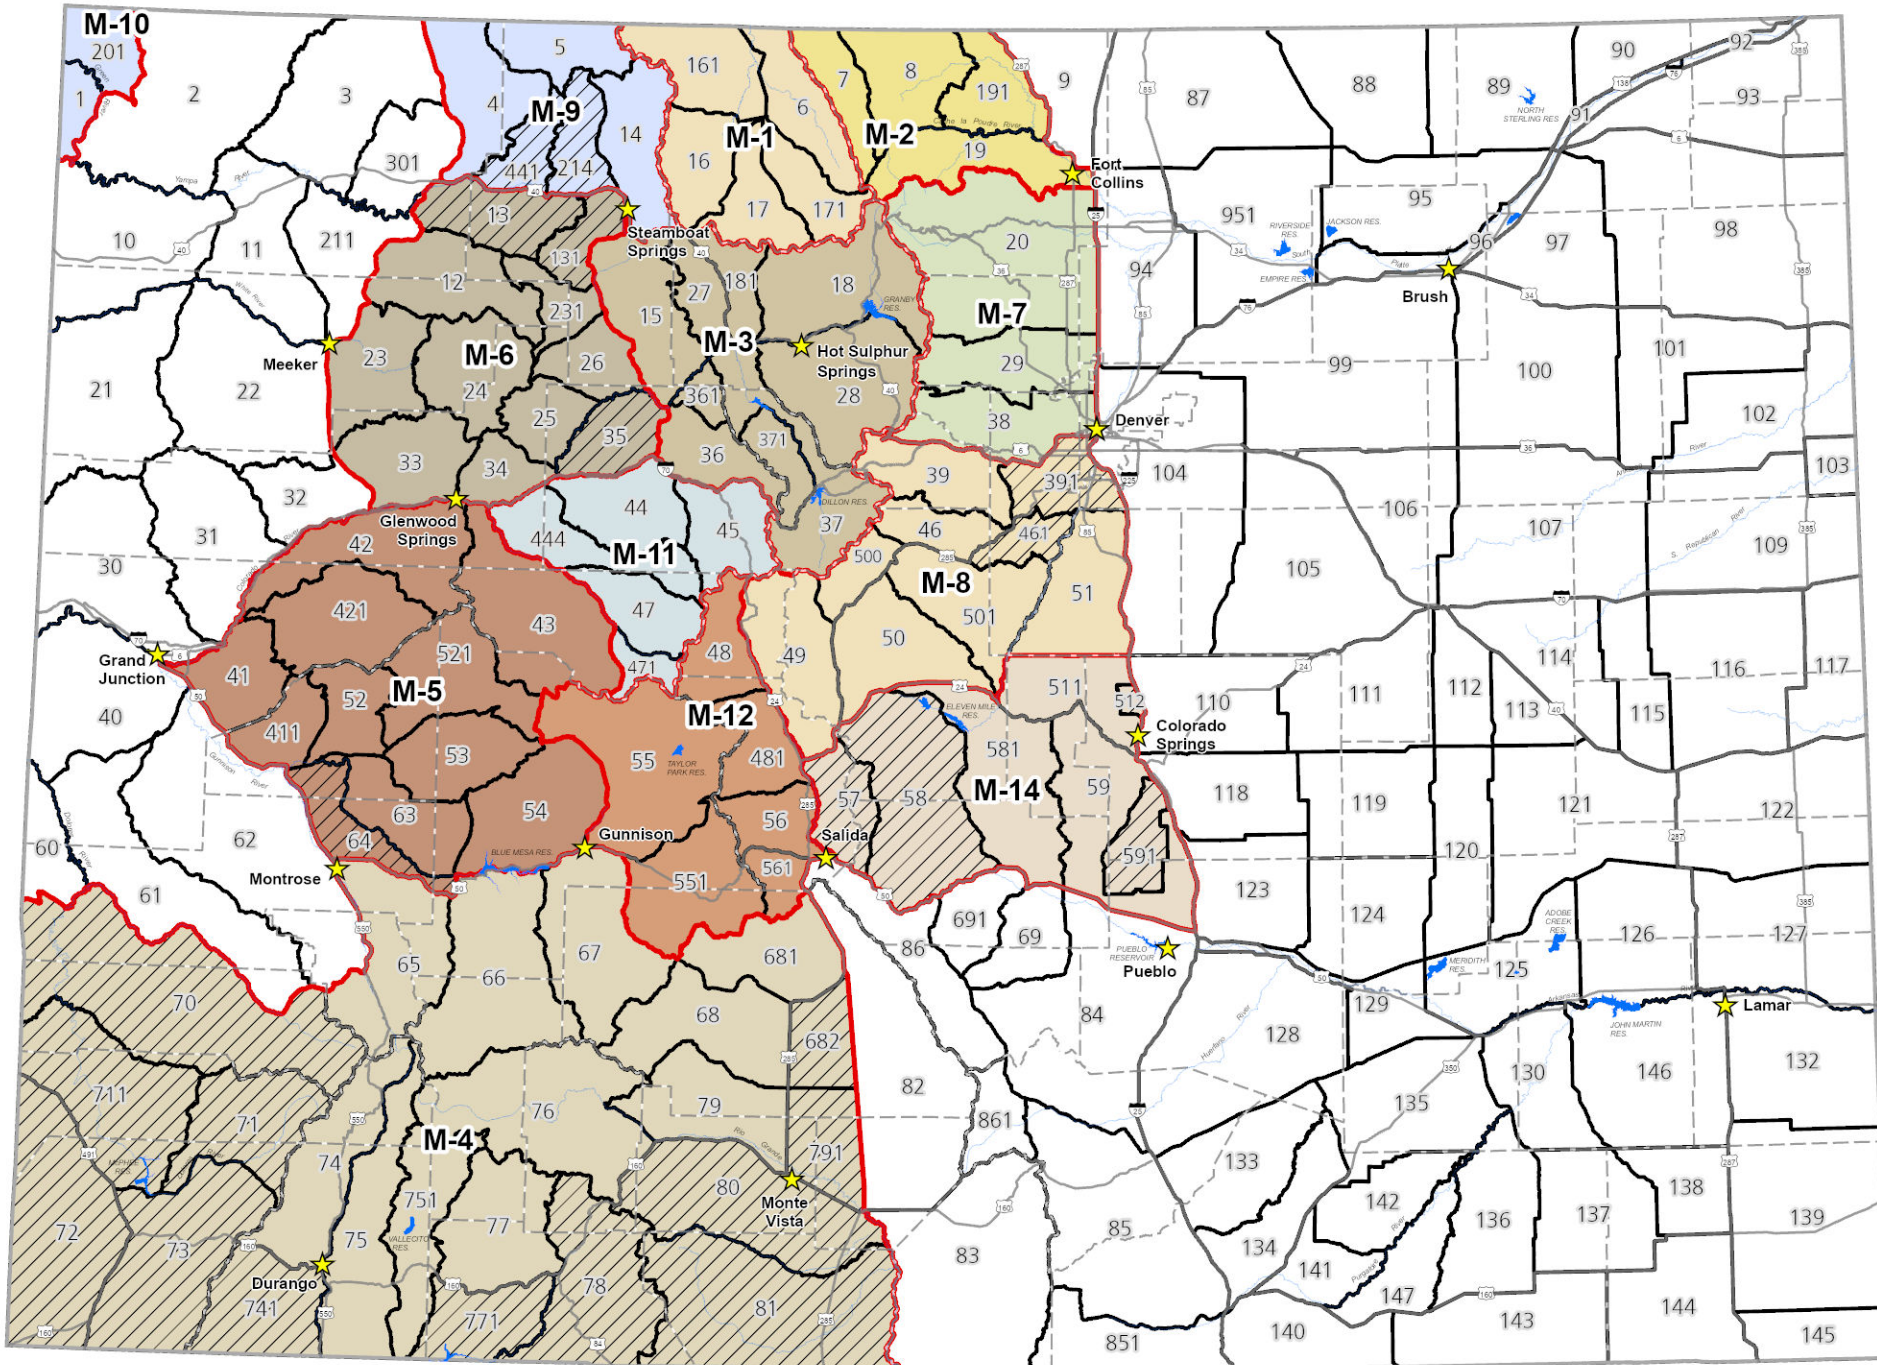

## 2023 Pronghorn DAU and GMU

GIS Unit  
February 2023

★ CPW Office

□ GMU (Game Management Unit) Boundary

□ DAU (Data Analysis Unit) Boundary

### 2023 Moose DAU and GMU

GIS Unit  
February 2023

★ CPW Office

□ GMU (Game Management Unit) Boundary

□ DAU (Data Analysis Unit) Boundary

▨ Non-Hunted GMUs

## 2023 Bear DAU and GMU

GIS Unit  
February 2023

★ CPW Office

□ GMU (Game Management Unit) Boundary

□ DAU (Data Analysis Unit) Boundary