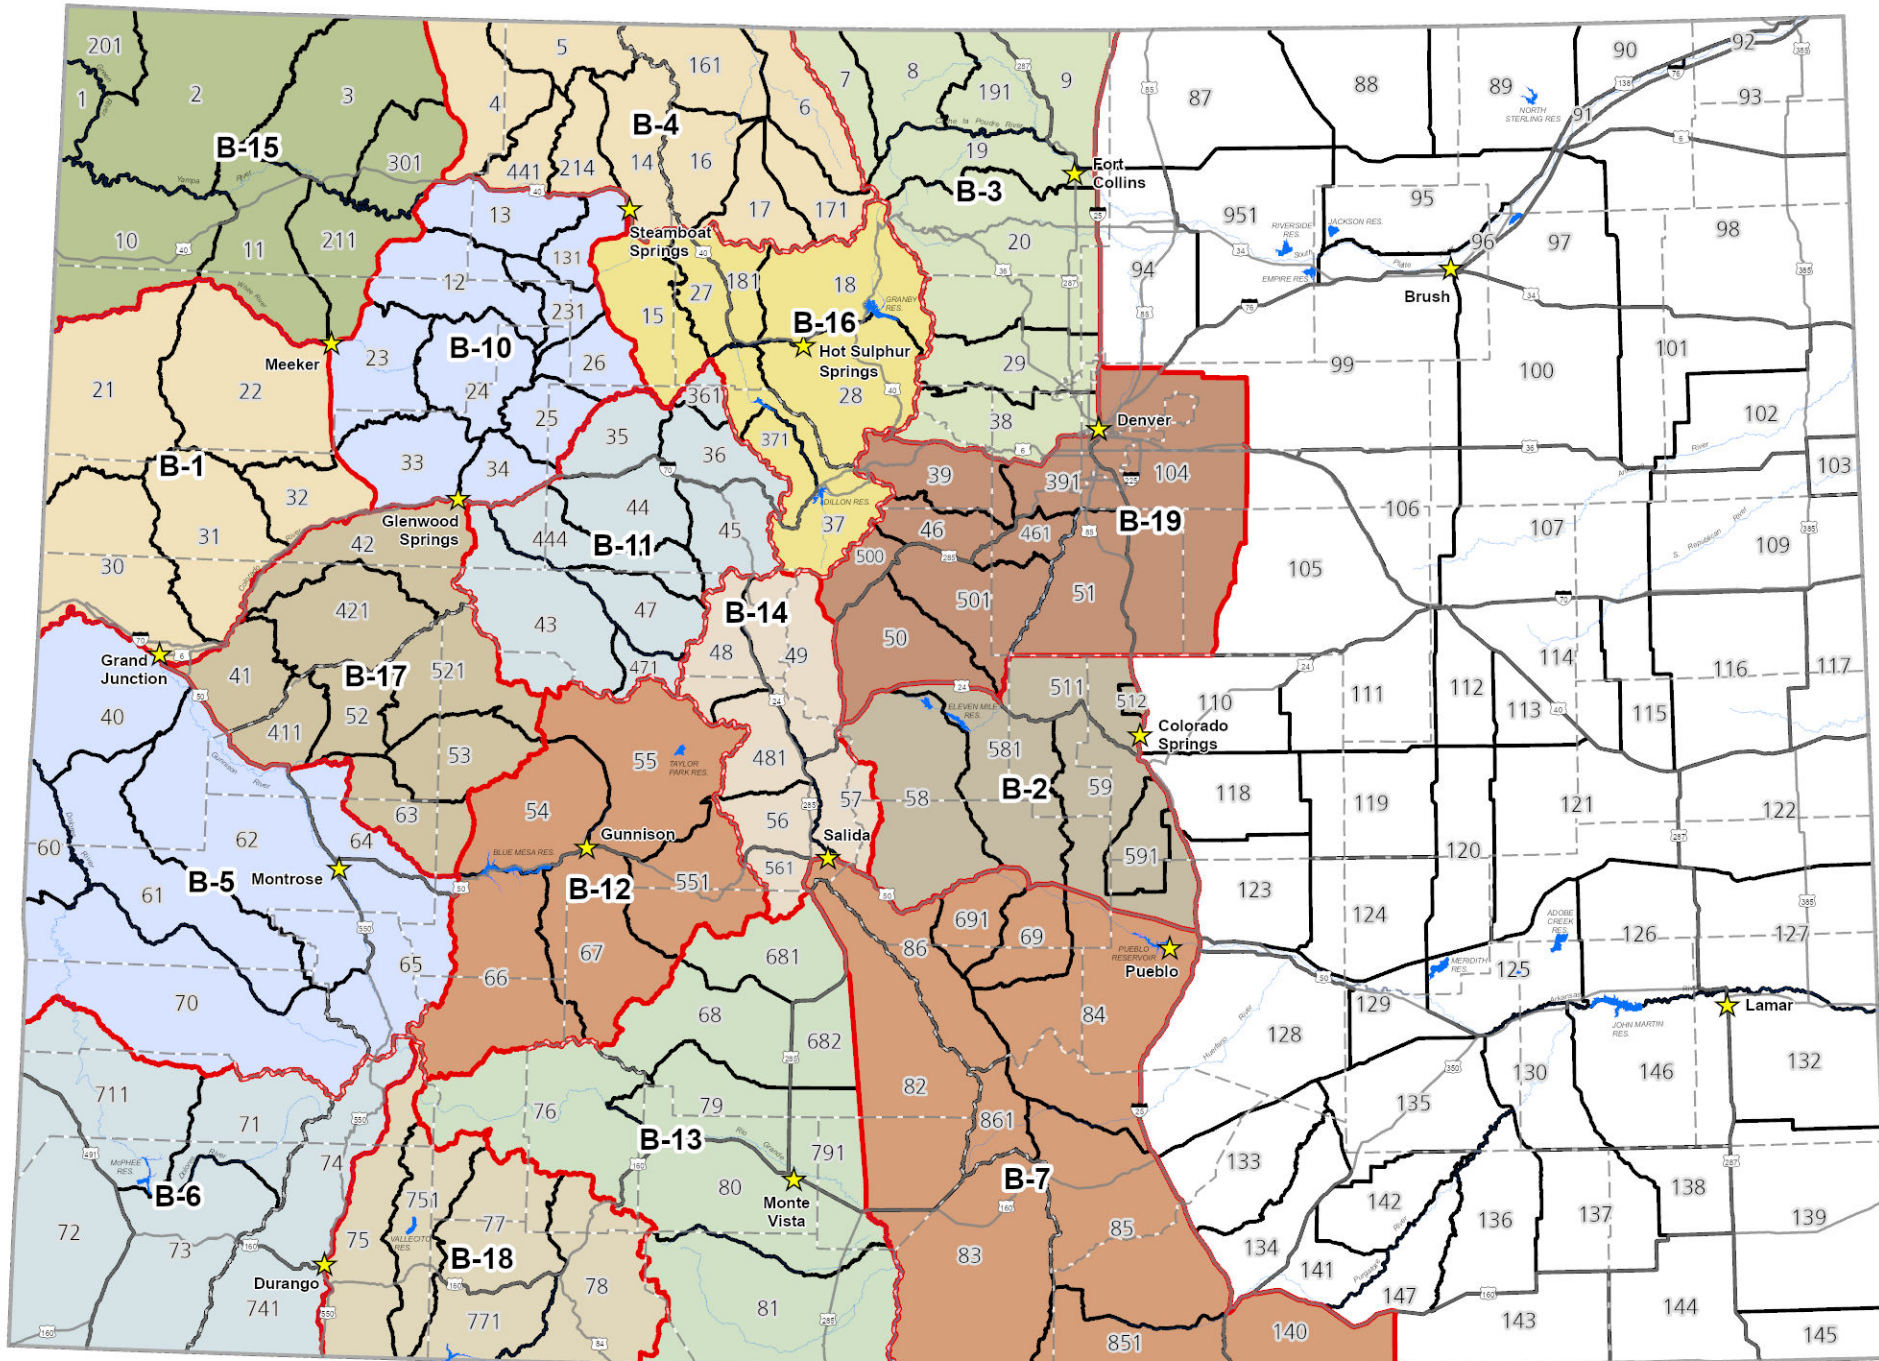

### 2023 Moose DAU and GMU

GIS Unit  
February 2023

★ CPW Office

□ GMU (Game Management Unit) Boundary

□ DAU (Data Analysis Unit) Boundary

▨ Non-Hunted GMUs

## 2023 Bear DAU and GMU

GIS Unit  
February 2023

★ CPW Office

□ GMU (Game Management Unit) Boundary

□ DAU (Data Analysis Unit) Boundary