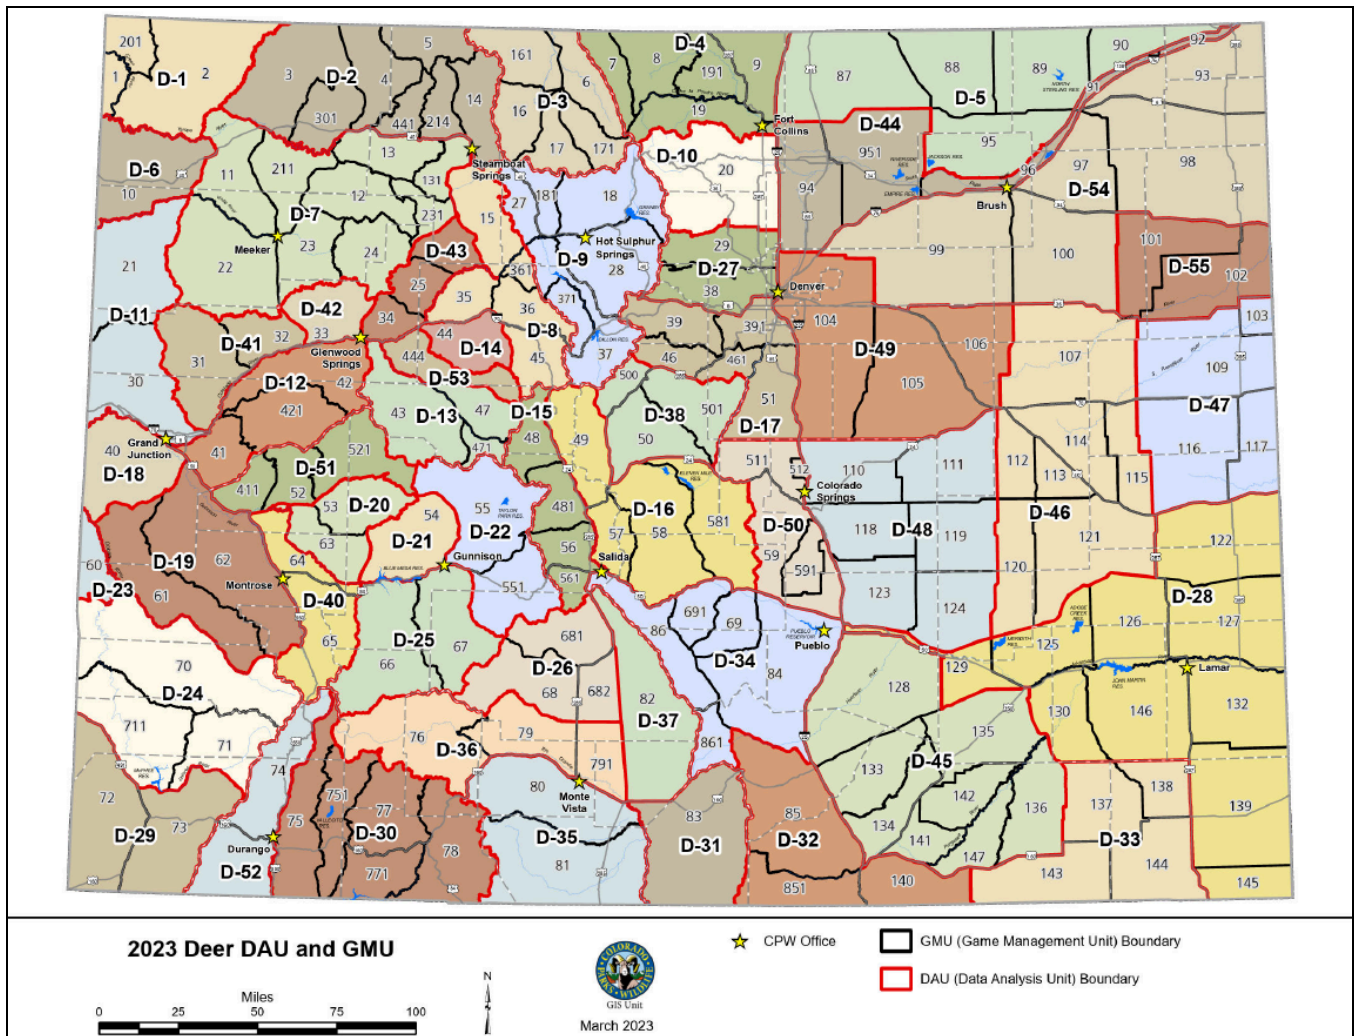

2023 Colorado Deer Harvest Estimates

Contents

2023 Deer Data Analysis Unit (DAU) Map	2
Methodology	3
2023 Deer Hunters, Harvest and Recreation Days for All Seasons By DAU with 95% Confidence Intervals	4
2023 Deer Harvest, Hunters and Recreation Days for All Manners of Take	5
2023 Deer Harvest, Hunters and Recreation Days for All Rifle Seasons	16
2023 Deer Harvest, Hunters and Recreation Days for All High Country Rifle Seasons	14
2023 Deer Harvest, Hunters and Recreation Days for All Plains Rifle Seasons (Includes PLOs)	17
2023 Deer Harvest, Hunters and Percent Success for All Plains Rifle Seasons (Includes PLOs)	19
2023 Deer Harvest, Hunters and Recreation Days for All Ranching for Wildlife Seasons	21
2023 Deer Harvest, Hunters and Recreation Days for Early and Late Seasons (Includes PLOs)	22
2023 Deer Harvest, Hunters and Recreation Days for 2nd Rifle Seasons	25
2023 Deer Harvest, Hunters and Recreation Days for 3rd Rifle Seasons	29
2023 Deer Harvest, Hunters and Recreation Days for 4th Rifle Seasons	33
2023 Deer Harvest, Hunters and Recreation Days for All Archery Seasons	36
2023 Deer Harvest, Hunters and Recreation Days for All Muzzleloader Seasons	41
2023 Deer Harvest, Hunters and Percent Success for All Muzzleloader Seasons	46
2023 Deer Harvest, Hunters and Recreation Days for All Whitetail Only Seasons	51
2023 Deer Harvest, Hunters and Recreation Days for All Whitetail Only Archery Seasons	53
2023 Deer Harvest, Hunters and Recreation Days for All Whitetail Only Muzzleloader Seasons	54
2023 Deer Harvest, Hunters and Recreation Days for All Whitetail Only Rifle Seasons	55
2023 Deer Harvest, Hunters and Recreation Days for All Season Choice Seasons	57
2023 Deer Harvest, Hunters and Recreation Days for Season Choice Seasons by Manner of Take	58
2023 Deer Harvest, Hunters and Recreation Days for All Bosque del Oso Seasons	59
2023 Deer Harvest, Hunters and Recreation Days for All Exurban Seasons	60
2023 Deer Harvest, Hunters and Recreation Days for All Damage, Auction/Raffle & Misc. Hunts	61
2023 Deer Harvest, Hunters and Percent Success for 2nd Rifle Seasons (Does Not Include PLOs)	63
2023 Deer Harvest, Hunters and Percent Success for 3rd Rifle Seasons (Does Not Include PLOs)	66
2023 Deer Harvest, Hunters and Percent Success for 4th Rifle Seasons (Does Not Include PLOs)	69

2023 Deer Data Analysis Unit (DAU) Map