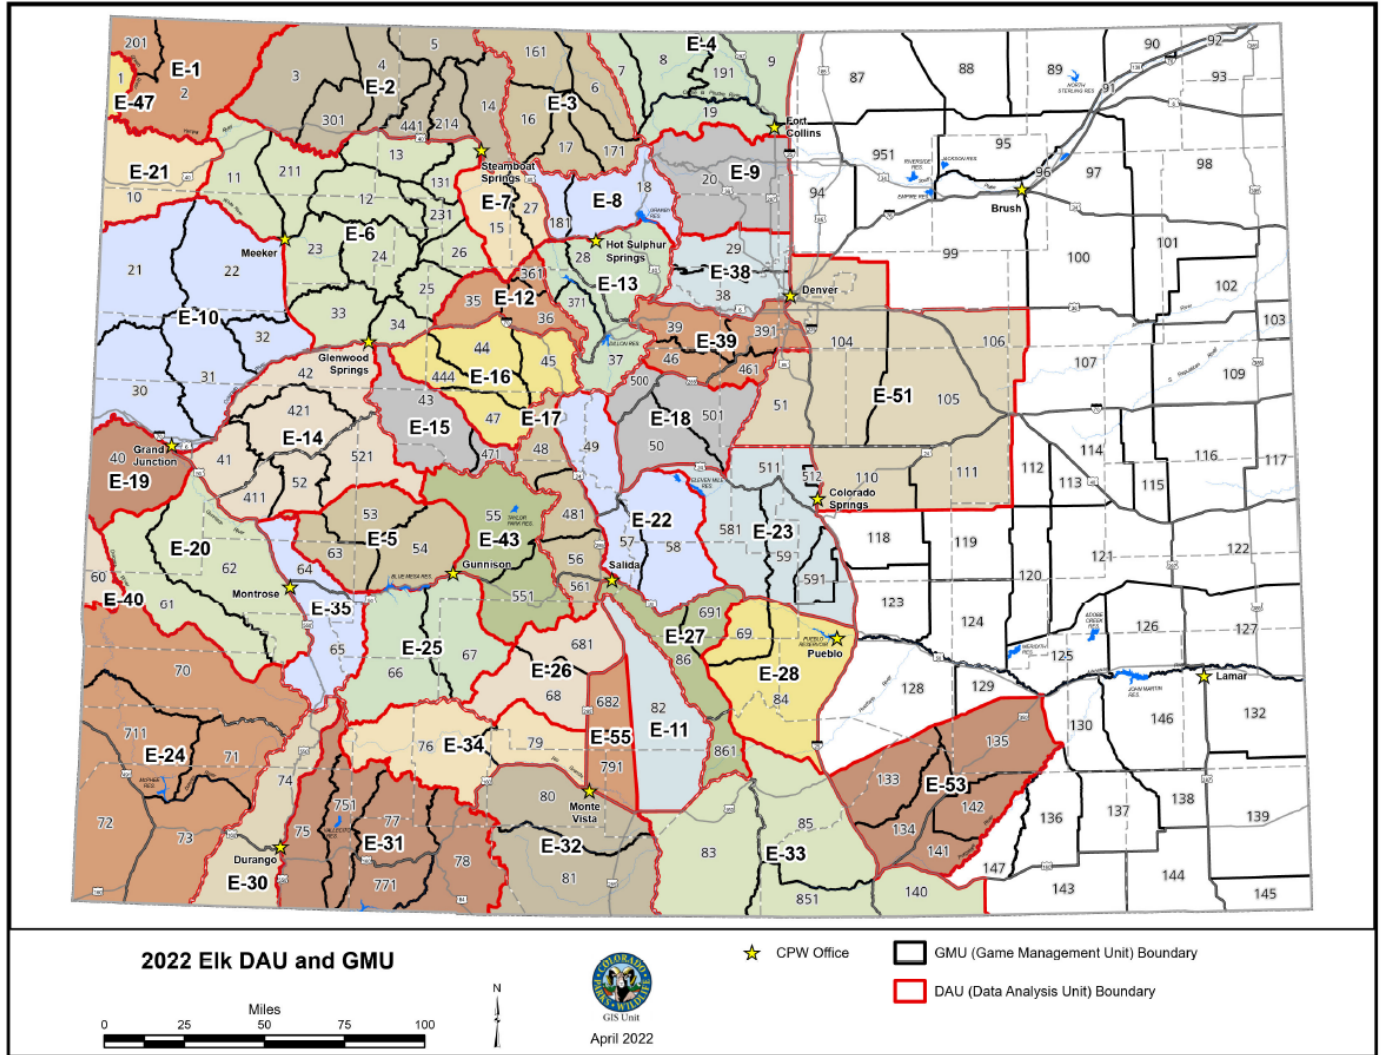

2022 Elk Data Analysis Unit (DAU) Map

Methodology

Colorado Parks and Wildlife (CPW), utilizes an annual Big Game Harvest Survey of Colorado hunting license holders as part of managing the deer, elk and pronghorn herds and allocating licenses. CPW contracts with a third party vendor who conducts the annual harvest survey using an email/online based survey in conjunction with live operator telephone based survey. The annual Big Game Harvest Survey is designed to collect general harvest and participation data for all seasons and manners of take at a Data Analysis Unit (DAU) level. Each DAU represents a geographic area that a herd will utilize throughout the year and consists of one or more Game Management Unit (GMU). GMUs are used to manage hunter distribution through established hunts and licensing levels. This annual survey is designed to support DAU population modeling. By collecting and analyzing survey responses at the larger herd management-based scale, errors in data reporting and standard error estimates are reduced.

In 2022, CPW sold approximately 331,660 deer, elk and pronghorn licenses for nearly 2,850 different hunts. Hunts held between August 15, 2022 and January 31, 2023 that were available to the general public through the limited license draws, Landowner Preference Program (LPP) vouchers, Over-The-Counter, and Leftover sales were included in the annual Big Game Harvest Survey. To ensure all hunts were included in the DAU estimates, the Big Game Harvest Survey used stratified random sampling of licenses based on hunt code, residency and/or hunter age group. This voluntary sample based survey allows CPW to estimate harvest more cost effectively and without the penalties for noncompliance necessary with a mandatory survey. In total, approximately 313,960 licenses were sold for hunts included in the 2022 harvest survey resulting in 194,870 deer, elk and pronghorn licenses being sampled overall.