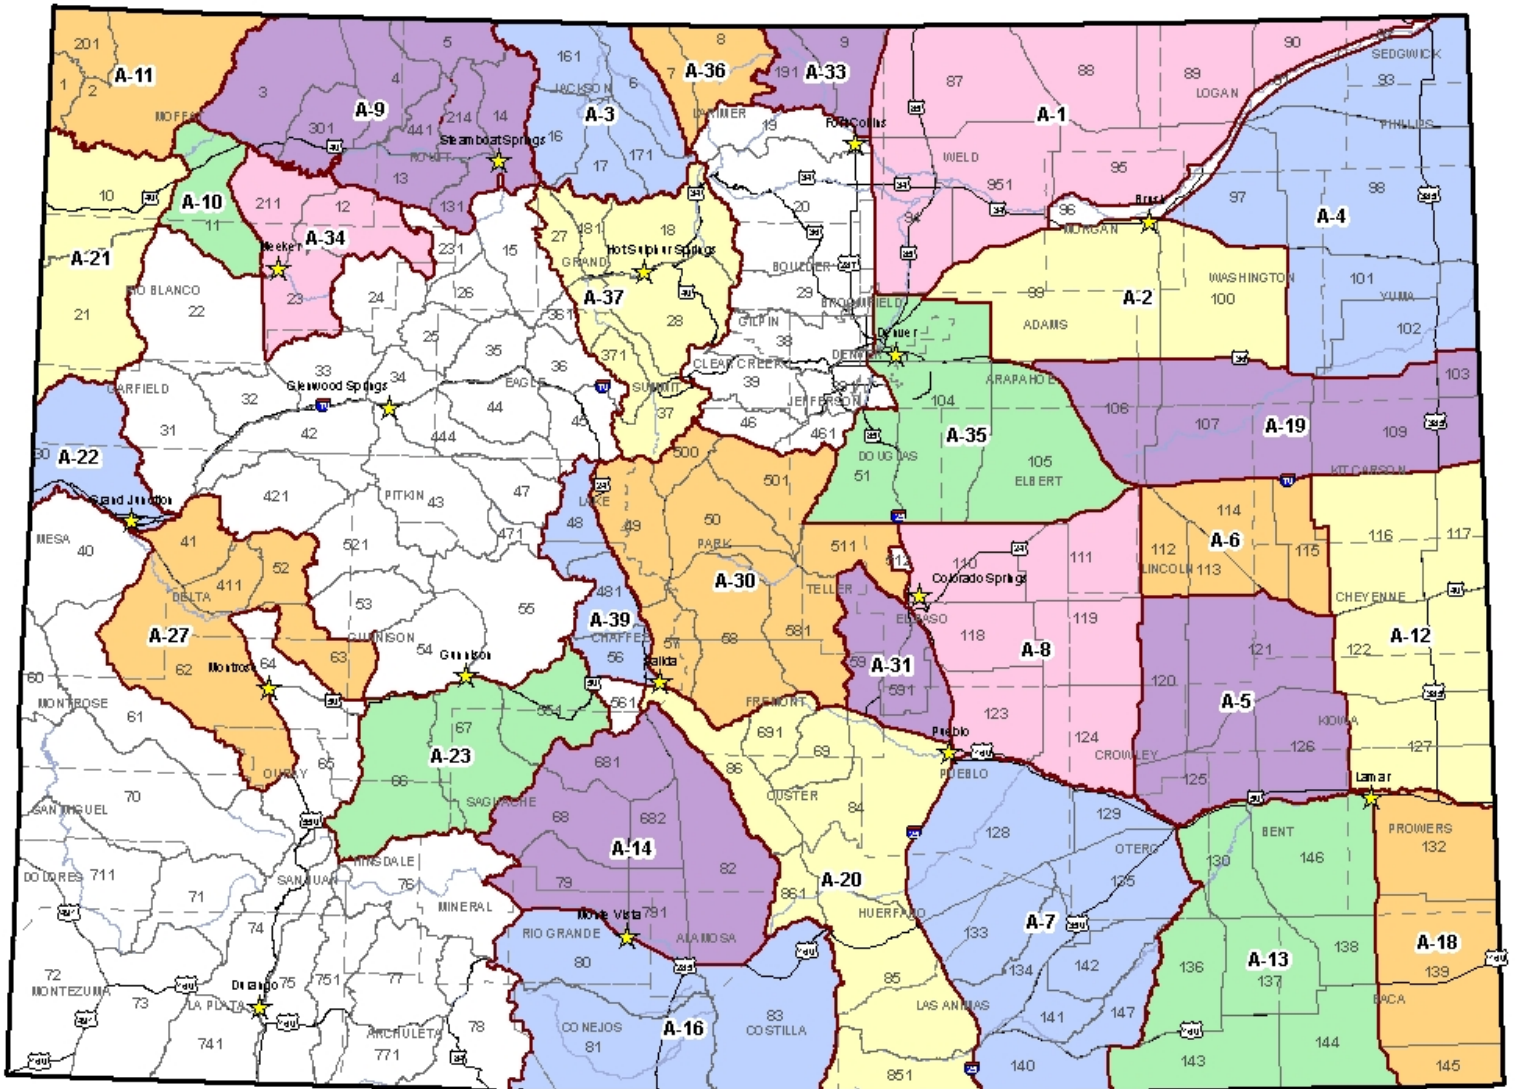

2018 Colorado Pronghorn Harvest Estimates

Contents

2018 Pronghorn Data Analysis Unit (DAU) Map.....	2
Methodology	3
2018 Pronghorn Hunters, Harvest and Recreation Days for All Seasons By DAU with 95% Confidence Intervals.....	4
2018 Pronghorn Harvest, Hunters and Recreation Days for All Manners of Take	5
2018 Pronghorn Harvest, Hunters and Recreation Days for All Rifle Seasons	7
2018 Pronghorn Harvest, Hunters and Recreation Days for All Regular Rifle Seasons	10
2018 Pronghorn Harvest, Hunters and Recreation Days for All Late Rifle Seasons	12
2018 Pronghorn Harvest, Hunters and Recreation Days for All Archery Seasons.....	13
2018 Pronghorn Harvest, Hunters and Recreation Days for All Muzzleloader Seasons.....	16
2018 Pronghorn Harvest, Hunters and Recreation Days for All Private Land Only Seasons	18
2018 Pronghorn Harvest, Hunters and Recreation Days for All Ranching for Wildlife Seasons	19
2018 Pronghorn Harvest, Hunters and Recreation Days for All Damage, Auction/Raffle & Misc. Hunts	19

2018 Pronghorn Data Analysis Unit (DAU) Map

COLORADO PARKS AND WILDLIFE - Pronghorn DAUs