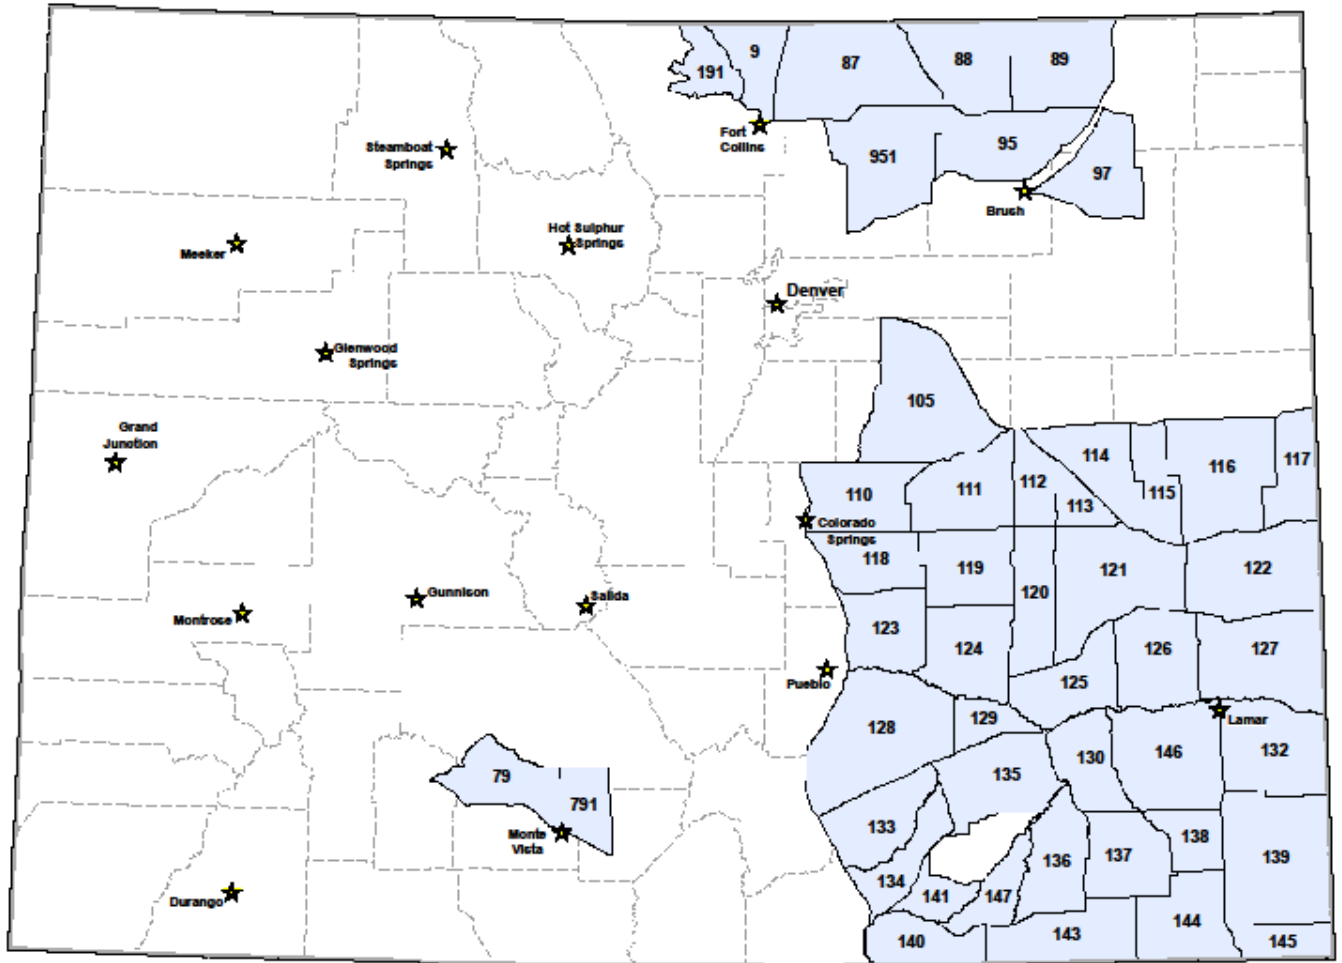

UNIT I WANT TO HUNT IN EXTENDED YOUTH SEASON	IN THE EXTENDED YOUTH SEASON, I CAN HUNT DOE PRONGHORN HERE	RIFLE YOUTH SEASON DATES
141	128, 129, 133, 134, 135, 140, 141, 147 <i>private land only</i>	Dec. 1-5
143	136, 143	Dec. 1-31
	136, 143 <i>private land only</i>	Dec. 1-31
144	137, 138, 144	Dec. 1-31
	137, 138, 144 <i>private land only</i>	Dec. 1-31
145	132, 139, 145 <i>private land only</i>	Dec. 1-31
146	130, 146	Dec. 1-31
	130, 146 <i>private land only</i>	Dec. 1-31
147	128, 129, 133, 134, 135, 140, 141, 147 <i>private land only</i>	Dec. 1-5
161, 171, 181	<i>Cannot hunt in units 161, 171, 181 no Dec. or Jan. rifle doe hunts available</i>	
191	9, 191	Dec. 1- Jan. 31
201 - 771	<i>Cannot hunt in units 201, 211, 214, 231, 301, 361, 371, 391, 411, 421, 441, 444, 461, 471, 481, 500, 501, 511, 512, 521, 551, 561, 581, 591, 681, 682, 691, 711, 741 , 751, 771 no Dec. or Jan. rifle doe hunts available</i>	
791	79, 791 <i>private land only</i>	Dec. 1-31
851, 861	<i>Cannot hunt in units 851, 861 no Dec. or Jan. rifle doe hunts available</i>	
951	951 <i>private land only</i>	Dec. 1-31

2021 Late Season Youth Pronghorn Hunts

- ★ CPW offices
- Valid Units