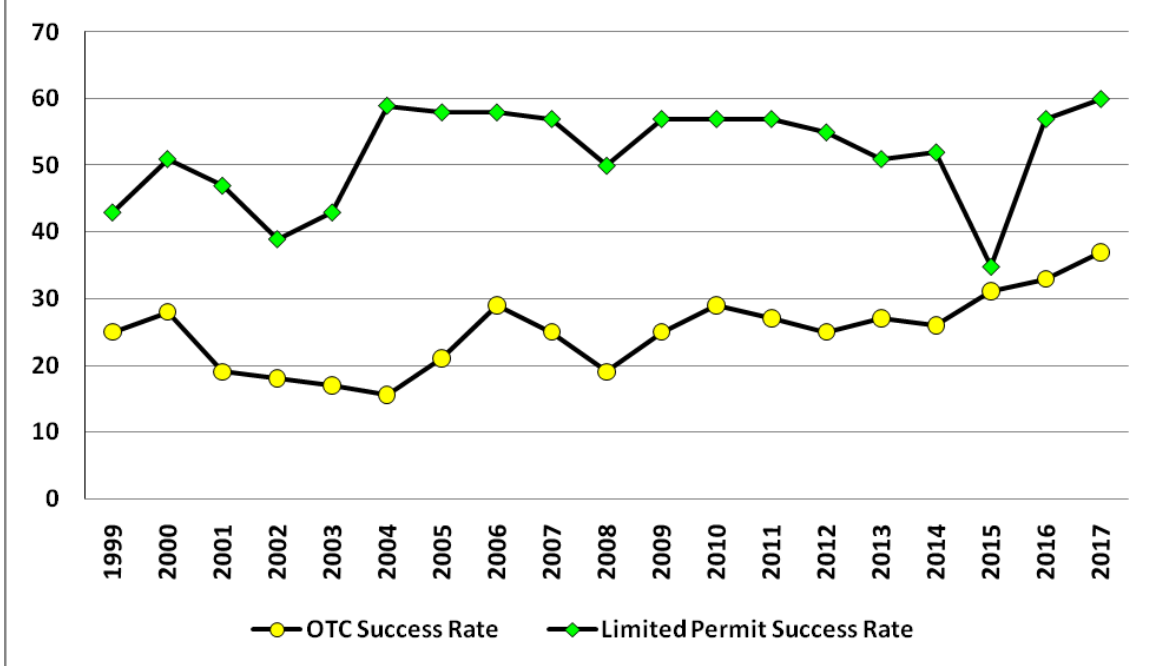

Spring Turkey Success Rates