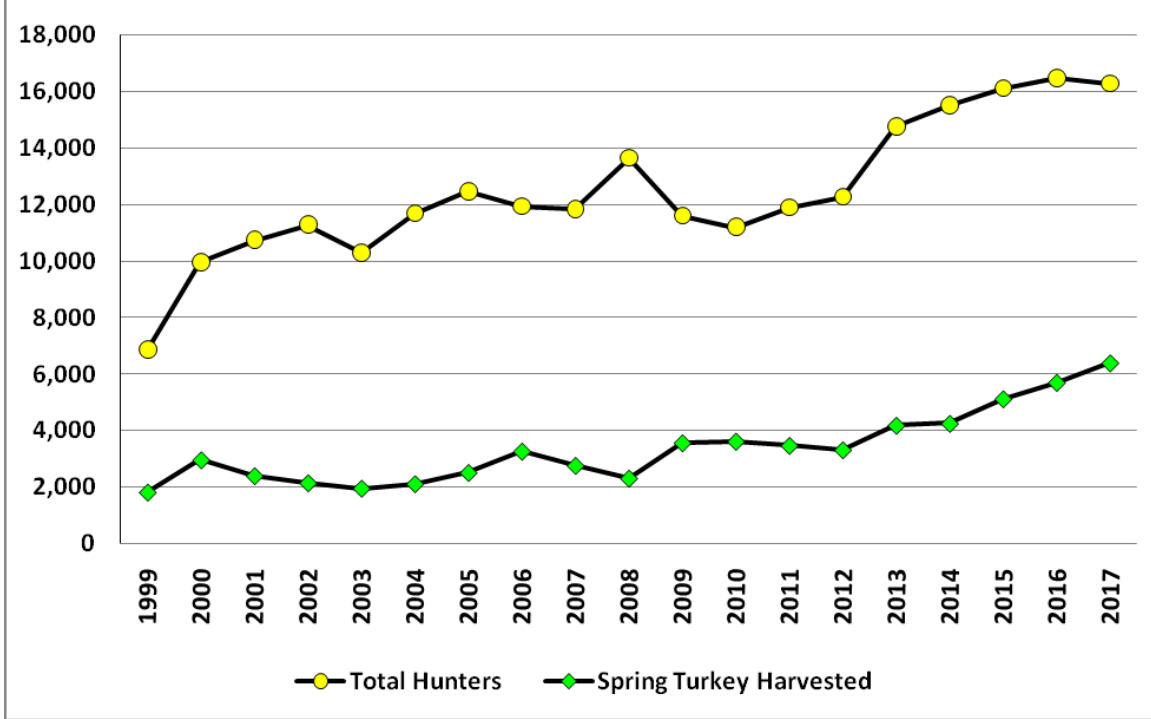

Statewide Spring Turkey Hunters and Harvest