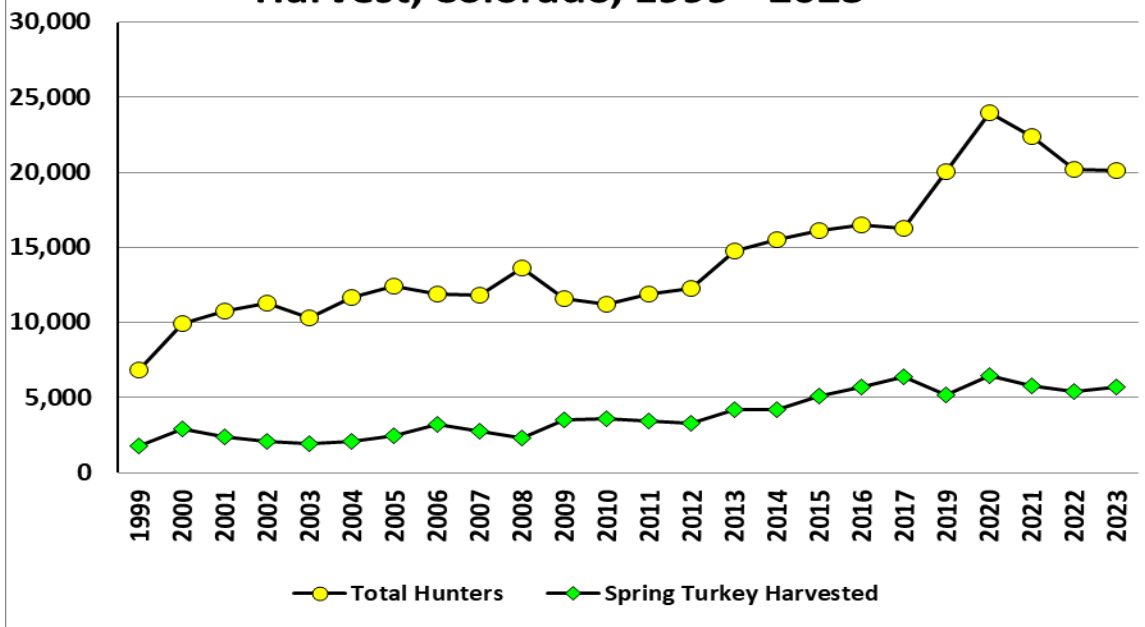

Statewide Spring Turkey Hunters and Harvest, Colorado, 1999 - 2023