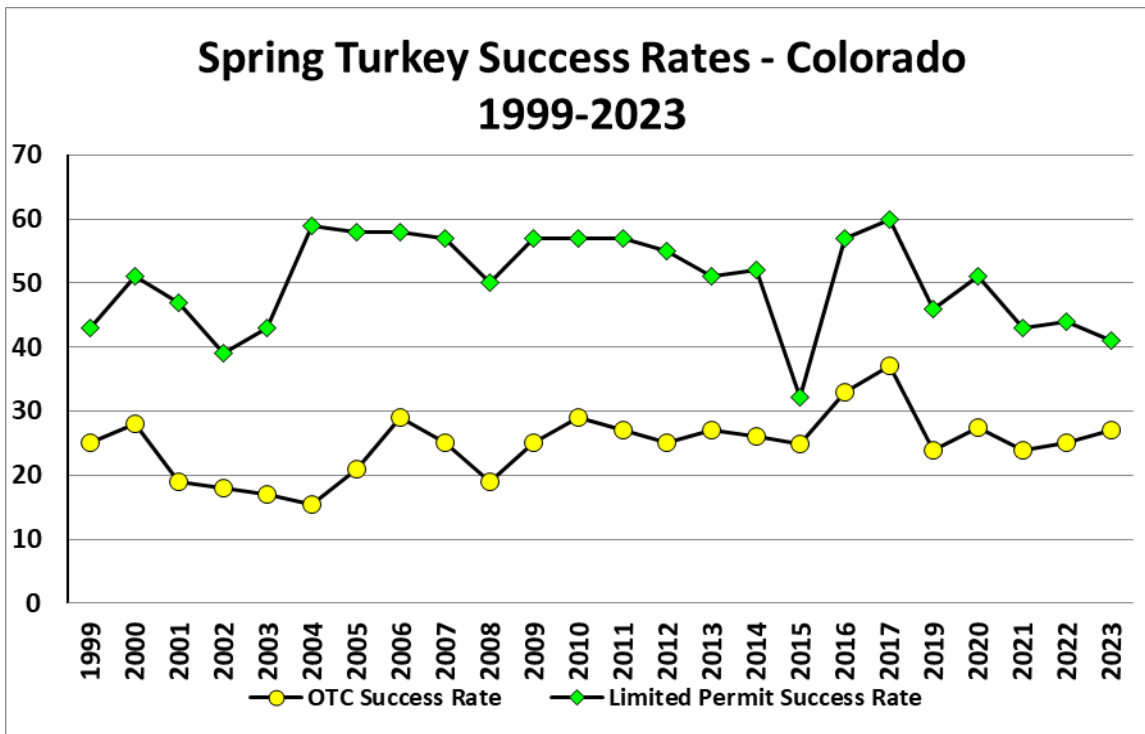

Spring Turkey Success Rates - Colorado 1999-2023