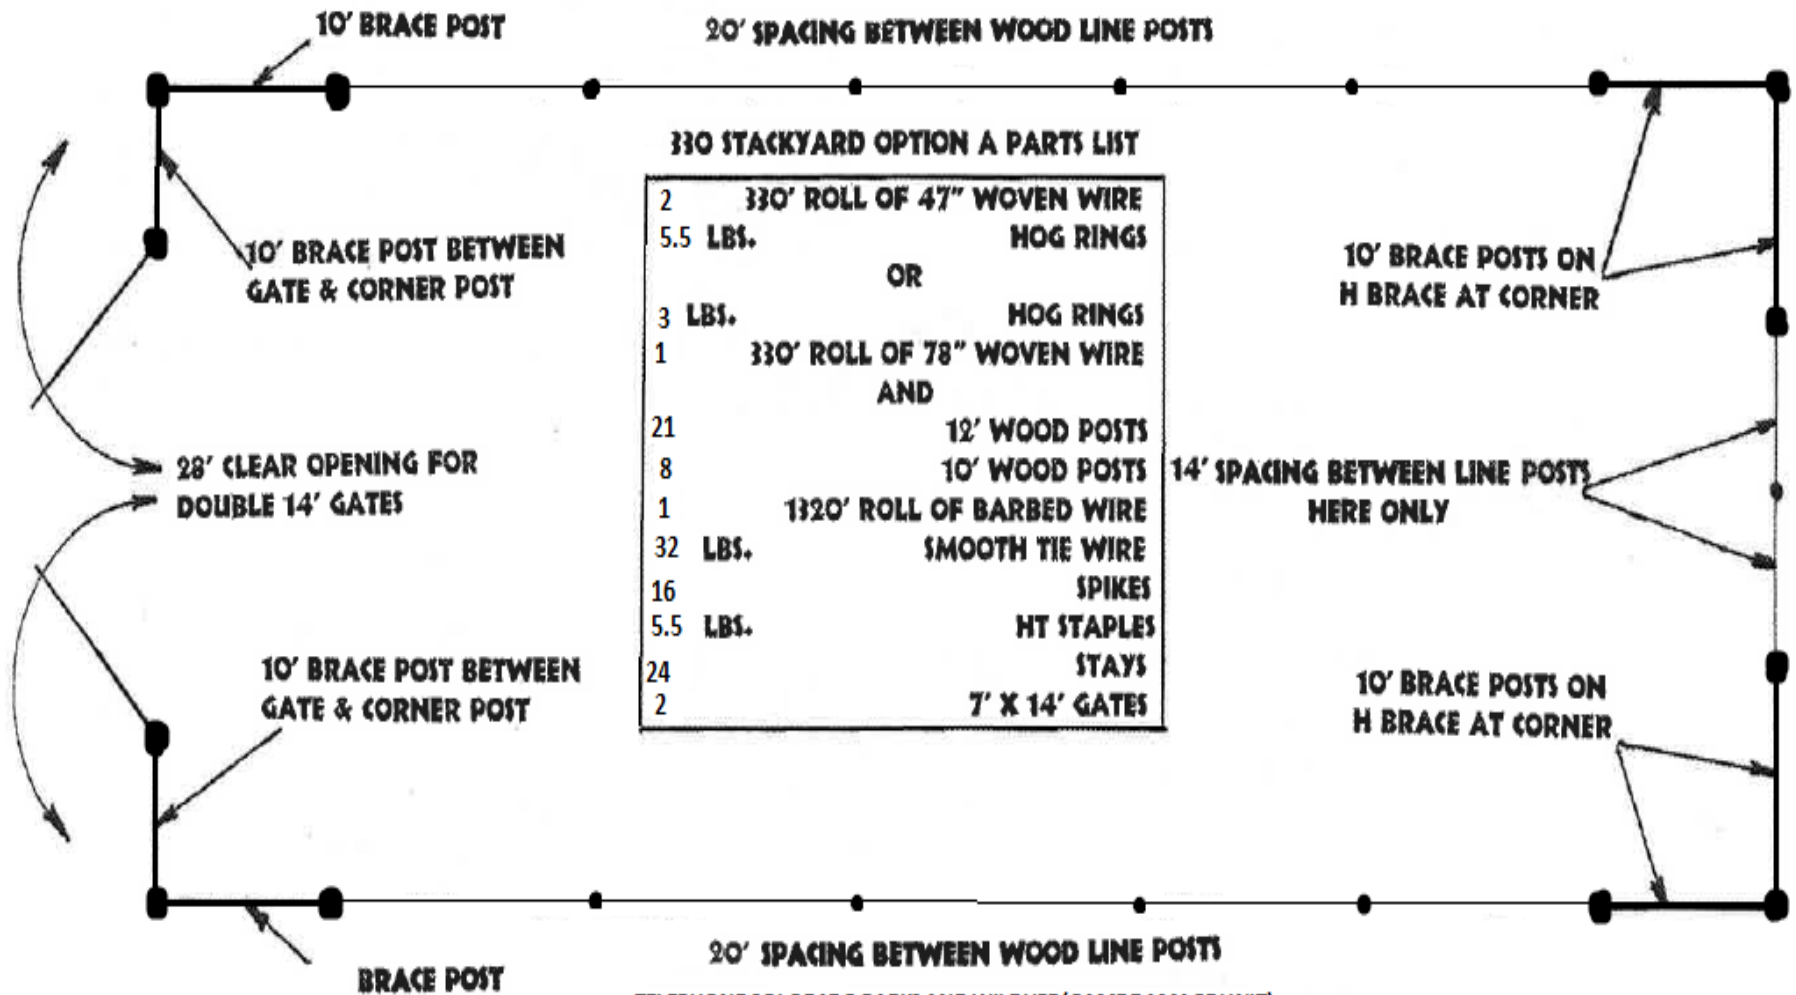

**330 STACKYARD OPTION A
DIMENSIONS = 120' X 48'**

330 STACKYARD OPTION A PARTS LIST

2	330' ROLL OF 47" WOVEN WIRE	
5.5	LBS.	HOG RINGS
		OR
3	LBS.	HOG RINGS
1	330' ROLL OF 78" WOVEN WIRE	
		AND
21		12' WOOD POSTS
8		10' WOOD POSTS
1	1320' ROLL OF BARBED WIRE	
32	LBS.	SMOOTH TIE WIRE
16		SPIKES
5.5	LBS.	HT STAPLES
24		STAYS
2		7' X 14' GATES