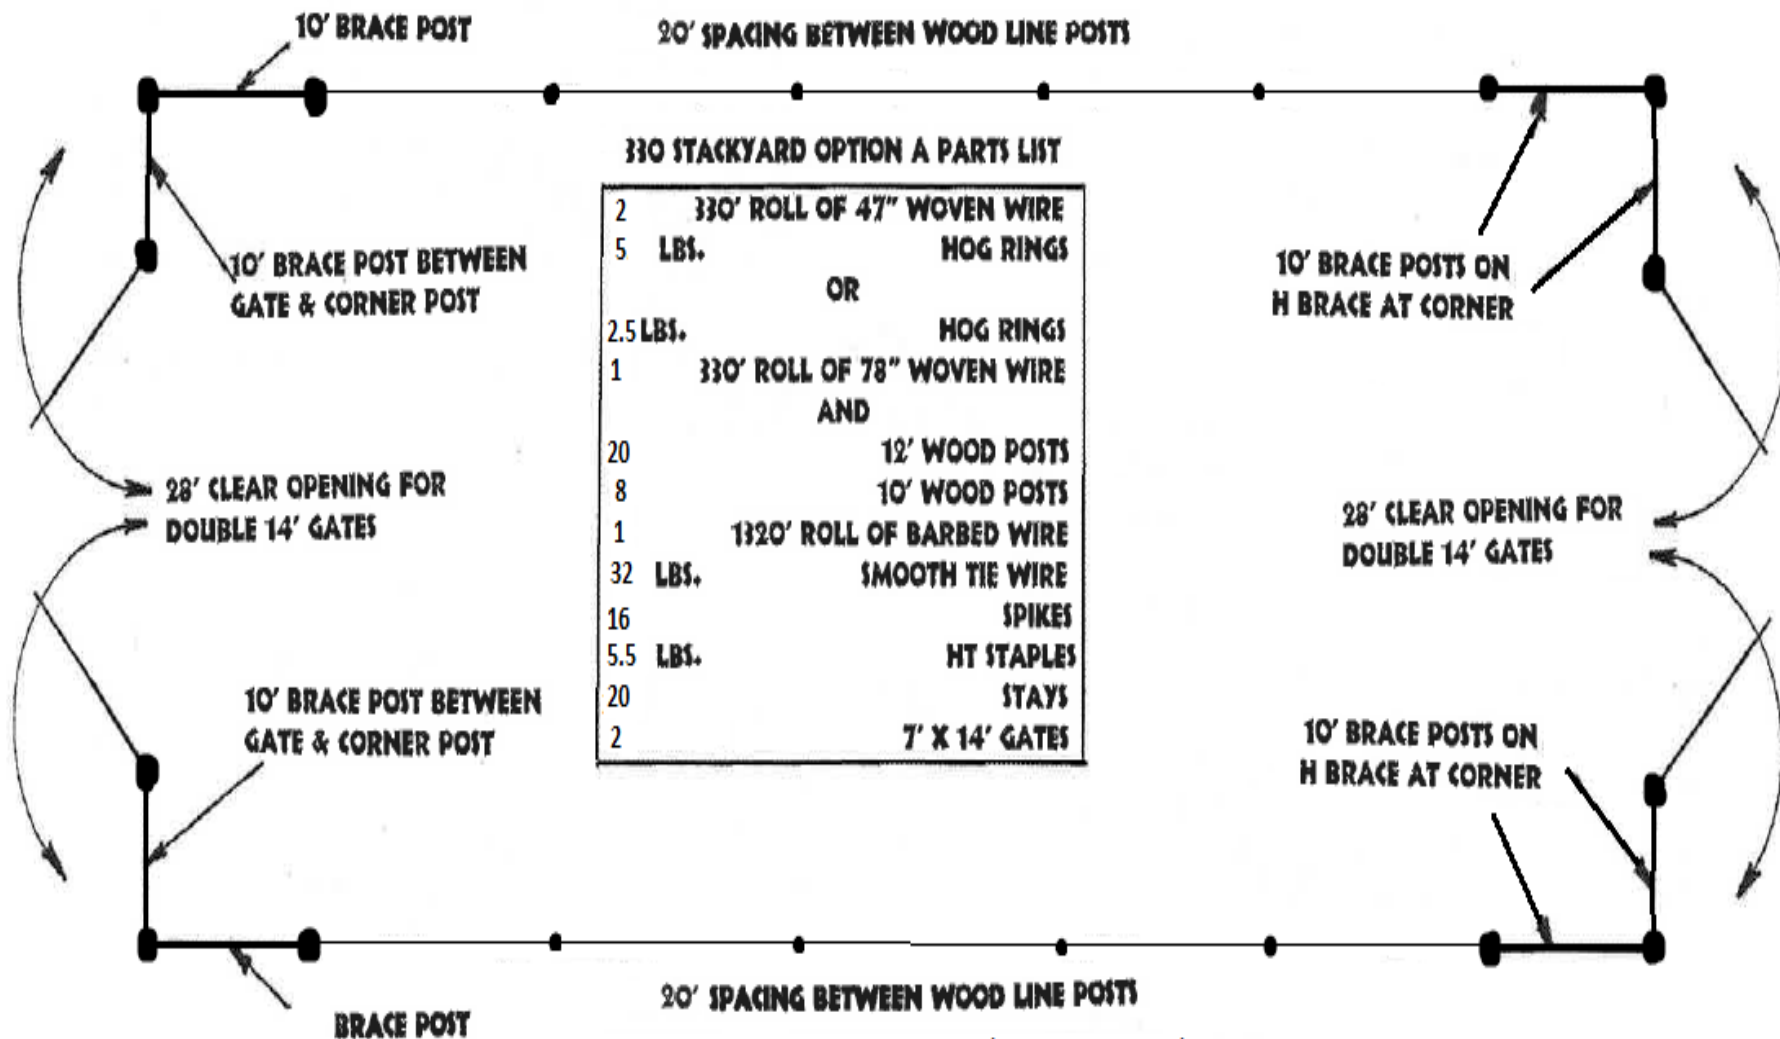

**330 STACKYARD OPTION A  
DIMENSIONS = 120' X 48'**

**330 STACKYARD OPTION A PARTS LIST**

2	330' ROLL OF 47" WOVEN WIRE
5	LBS. HOG RINGS
	OR
2.5	LBS. HOG RINGS
1	330' ROLL OF 78" WOVEN WIRE
	AND
20	12' WOOD POSTS
8	10' WOOD POSTS
1	1320' ROLL OF BARBED WIRE
32	LBS. SMOOTH TIE WIRE
16	SPIKES
5.5	LBS. HT STAPLES
20	STAYS
2	7' X 14' GATES