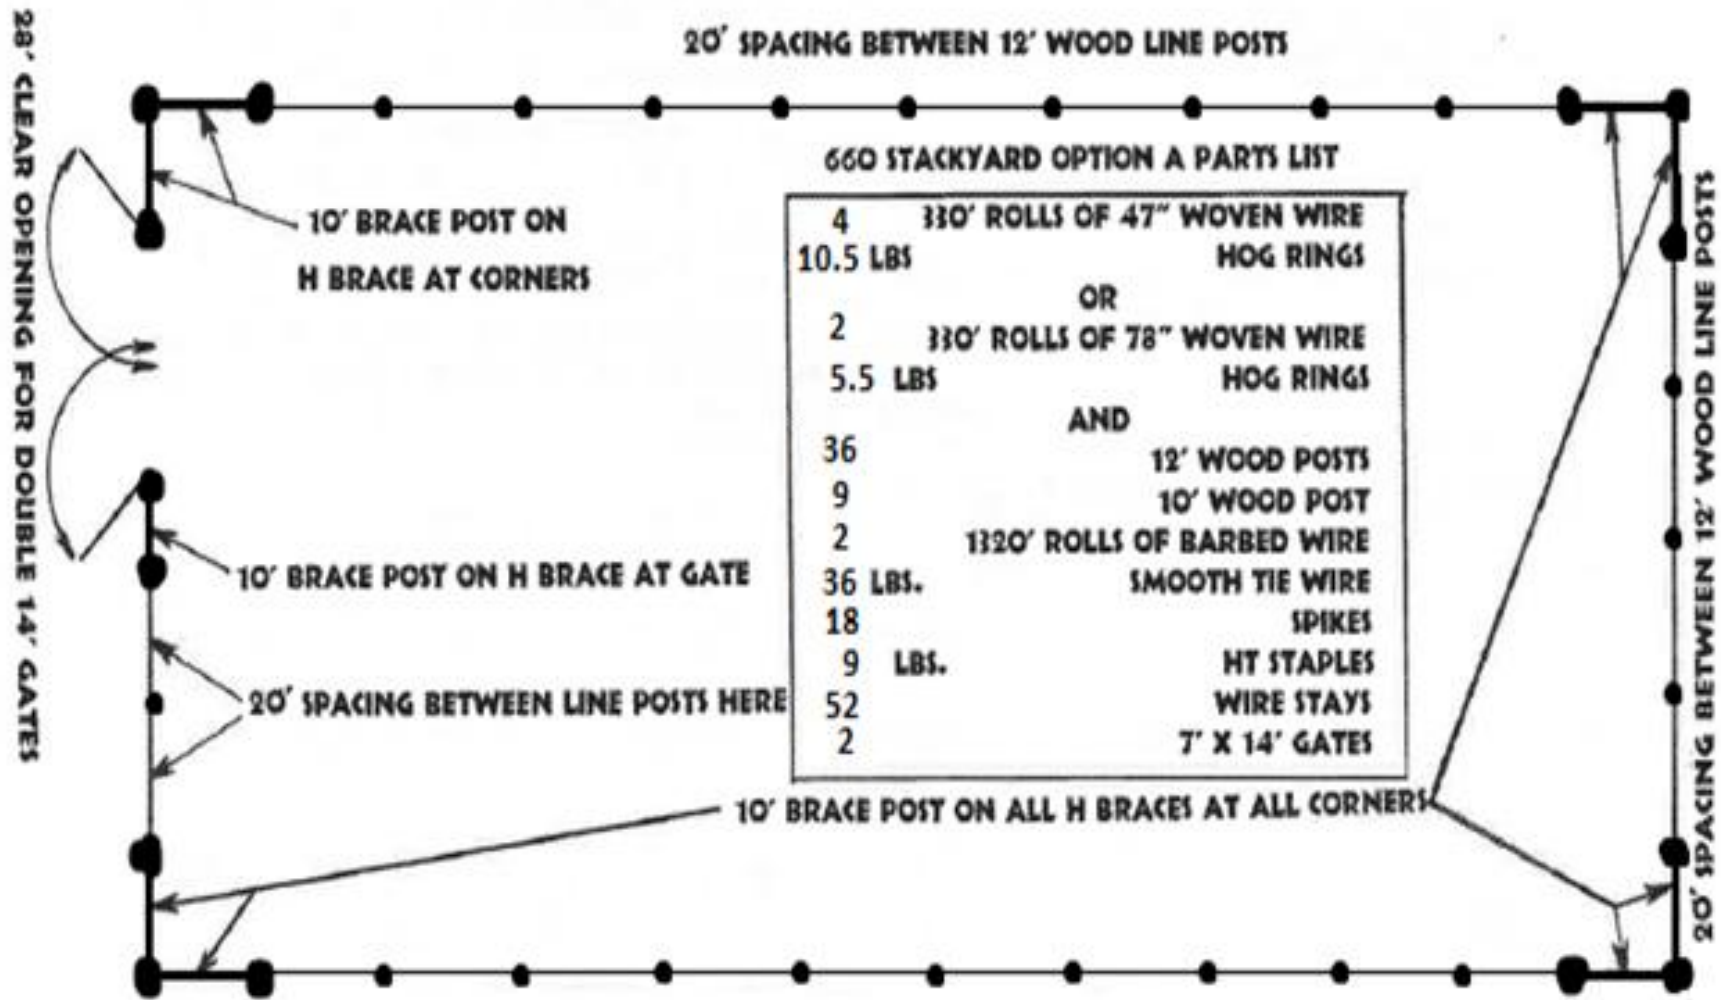

660 STACKYARD OPTION A LAYOUT
DIMENSIONS = 200' X 100'

TELEPHONE COLORADO PARKS AND WILDLIFE (GAME DAMAGE UNIT)
 AT (970) 252-6007 FOR QUESTIONS AND ASSISTANCE.