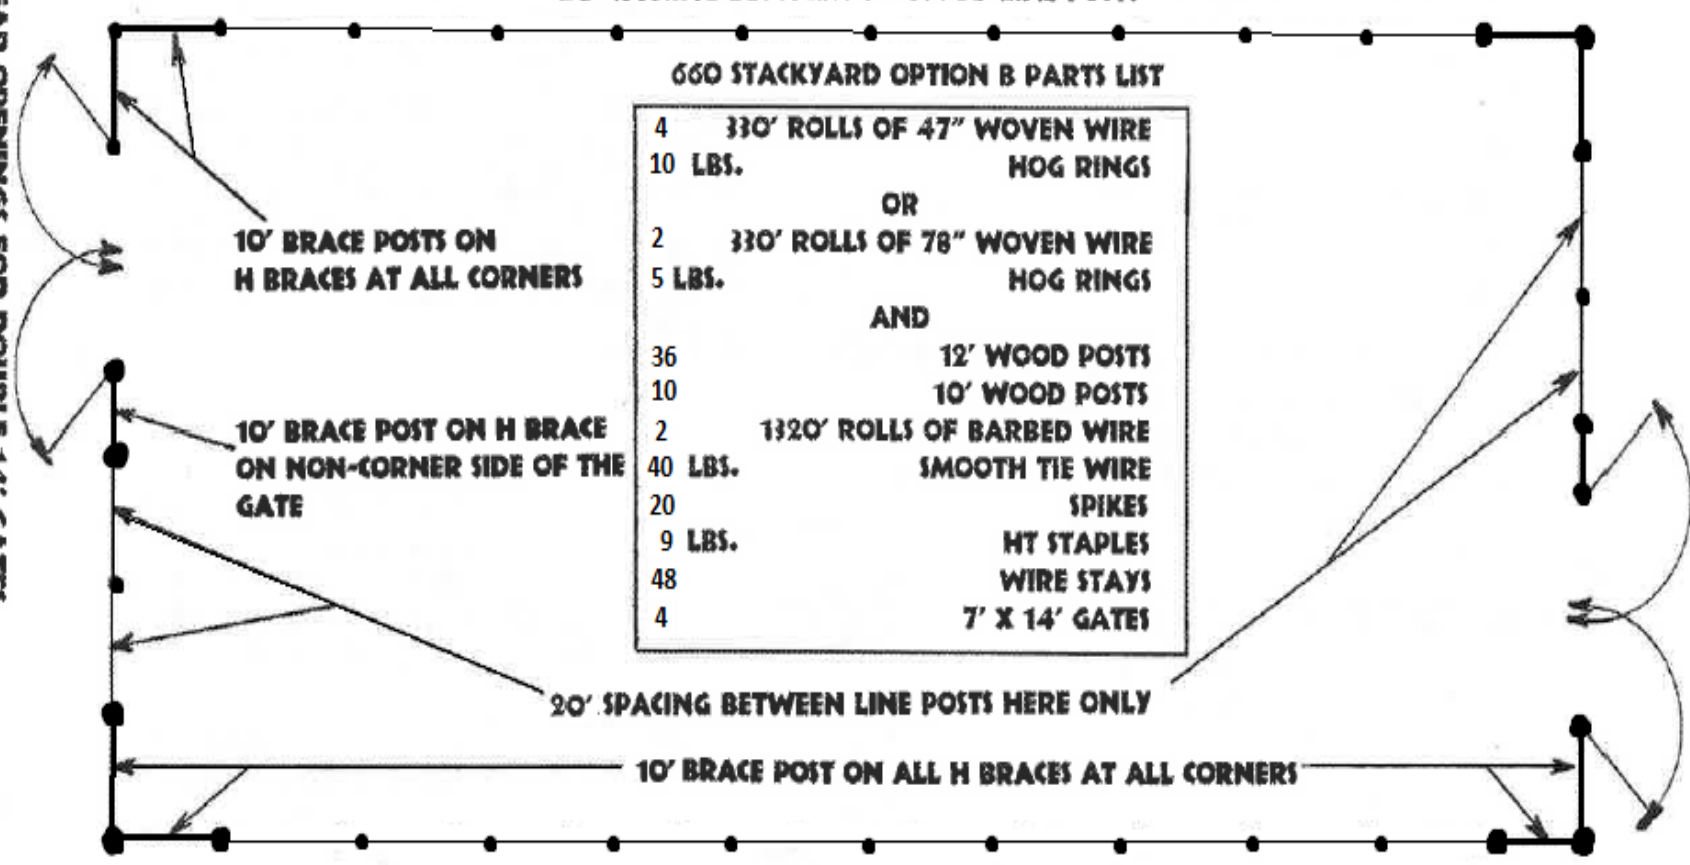

**660 STACKYARD OPTION B LAYOUT
DIMENSIONS = 220' X 100'**

20' SPACING BETWEEN 12' WOOD LINE POSTS

660 STACKYARD OPTION B PARTS LIST

4	330' ROLLS OF 47" WOVEN WIRE
10 LBS.	HOG RINGS
	OR
2	330' ROLLS OF 78" WOVEN WIRE
5 LBS.	HOG RINGS
	AND
36	12' WOOD POSTS
10	10' WOOD POSTS
2	1320' ROLLS OF BARBED WIRE
40 LBS.	SMOOTH TIE WIRE
20	SPIKES
9 LBS.	HT STAPLES
48	WIRE STAYS
4	7' X 14' GATES

28' CLEAR OPENINGS FOR DOUBLE 14' GATES!

**10' BRACE POSTS ON
H BRACES AT ALL CORNERS**

**10' BRACE POST ON H BRACE
ON NON-CORNER SIDE OF THE
GATE**

20' SPACING BETWEEN LINE POSTS HERE ONLY

10' BRACE POST ON ALL H BRACES AT ALL CORNERS

20' SPACING BETWEEN 12' WOOD LINE POSTS

TELEPHONE COLORADO PARKS AND WILDLIFE (GAME DAMAGE UNIT)

AT (970) 252-6007 FOR QUESTIONS AND ASSISTANCE.