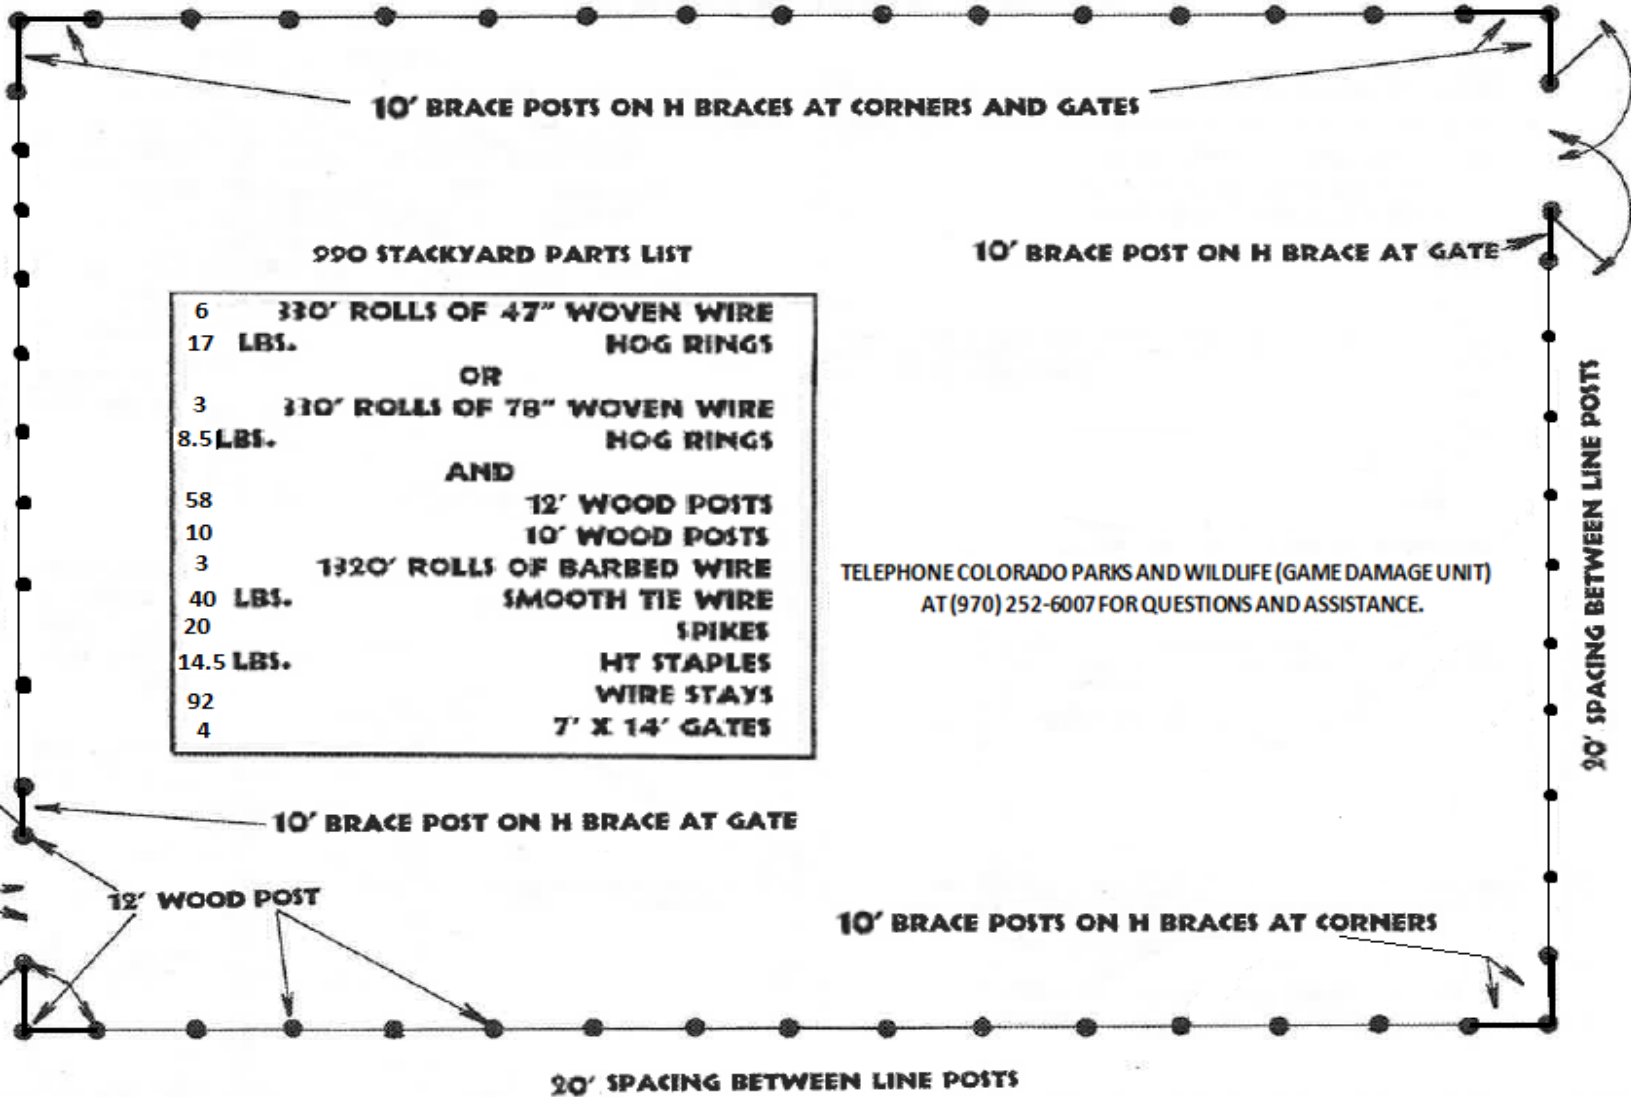

**990 STACKYARD LAYOUT
DIMENSIONS = 300' X 210'**

990 STACKYARD PARTS LIST

6	330' ROLLS OF 47" WOVEN WIRE
17 LBS.	HOG RINGS
OR	
3	330' ROLLS OF 78" WOVEN WIRE
8.5 LBS.	HOG RINGS
AND	
58	12' WOOD POSTS
10	10' WOOD POSTS
3	1320' ROLLS OF BARBED WIRE
40 LBS.	SMOOTH TIE WIRE
20	SPIKES
14.5 LBS.	HT STAPLES
92	WIRE STAYS
4	7' X 14' GATES

TELEPHONE COLORADO PARKS AND WILDLIFE (GAME DAMAGE UNIT)
AT (970) 252-6007 FOR QUESTIONS AND ASSISTANCE.

28' CLEAR OPENING FOR DOUBLE 14' GATES

20' SPACING BETWEEN LINE POSTS

20' SPACING BETWEEN LINE POSTS