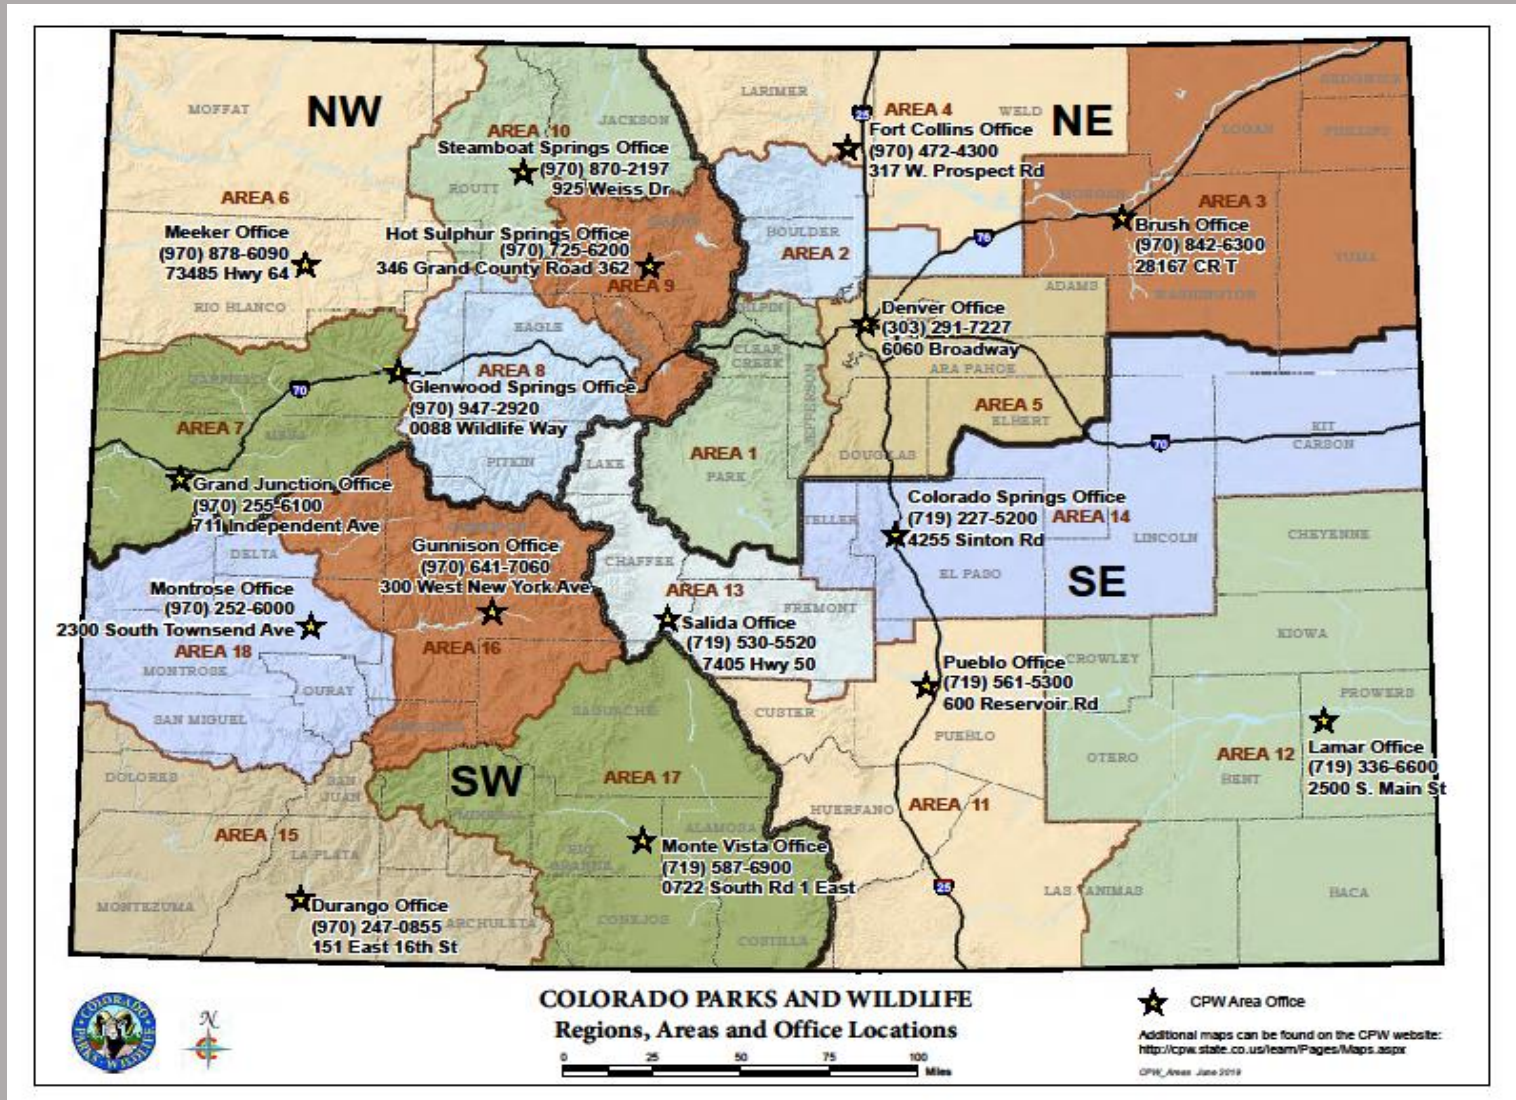

REGIONAL TRAIL COORDINATOR UPDATE CPW NORTHEAST REGION

April 7, 2023

LIVE LIFE
OUTSIDE

WILDLIFE AREAS

- Area 1 - Fairplay
- Area 2 - Loveland
- Area 3 - Brush
- Area 4 - Fort Collins
- Area 5 - Denver

STATE PARKS

- Barr Lake
- Boyd Lake
- Castlewood Canyon
- Chatfield
- Cherry Creek
- Eldorado Canyon
- Eleven Mile
- Jackson Lake
- Lory
- North Sterling
- Roxborough
- St. Vrain
- Staunton

Trails in State Parks - NE Region Projects Approx \$842,000