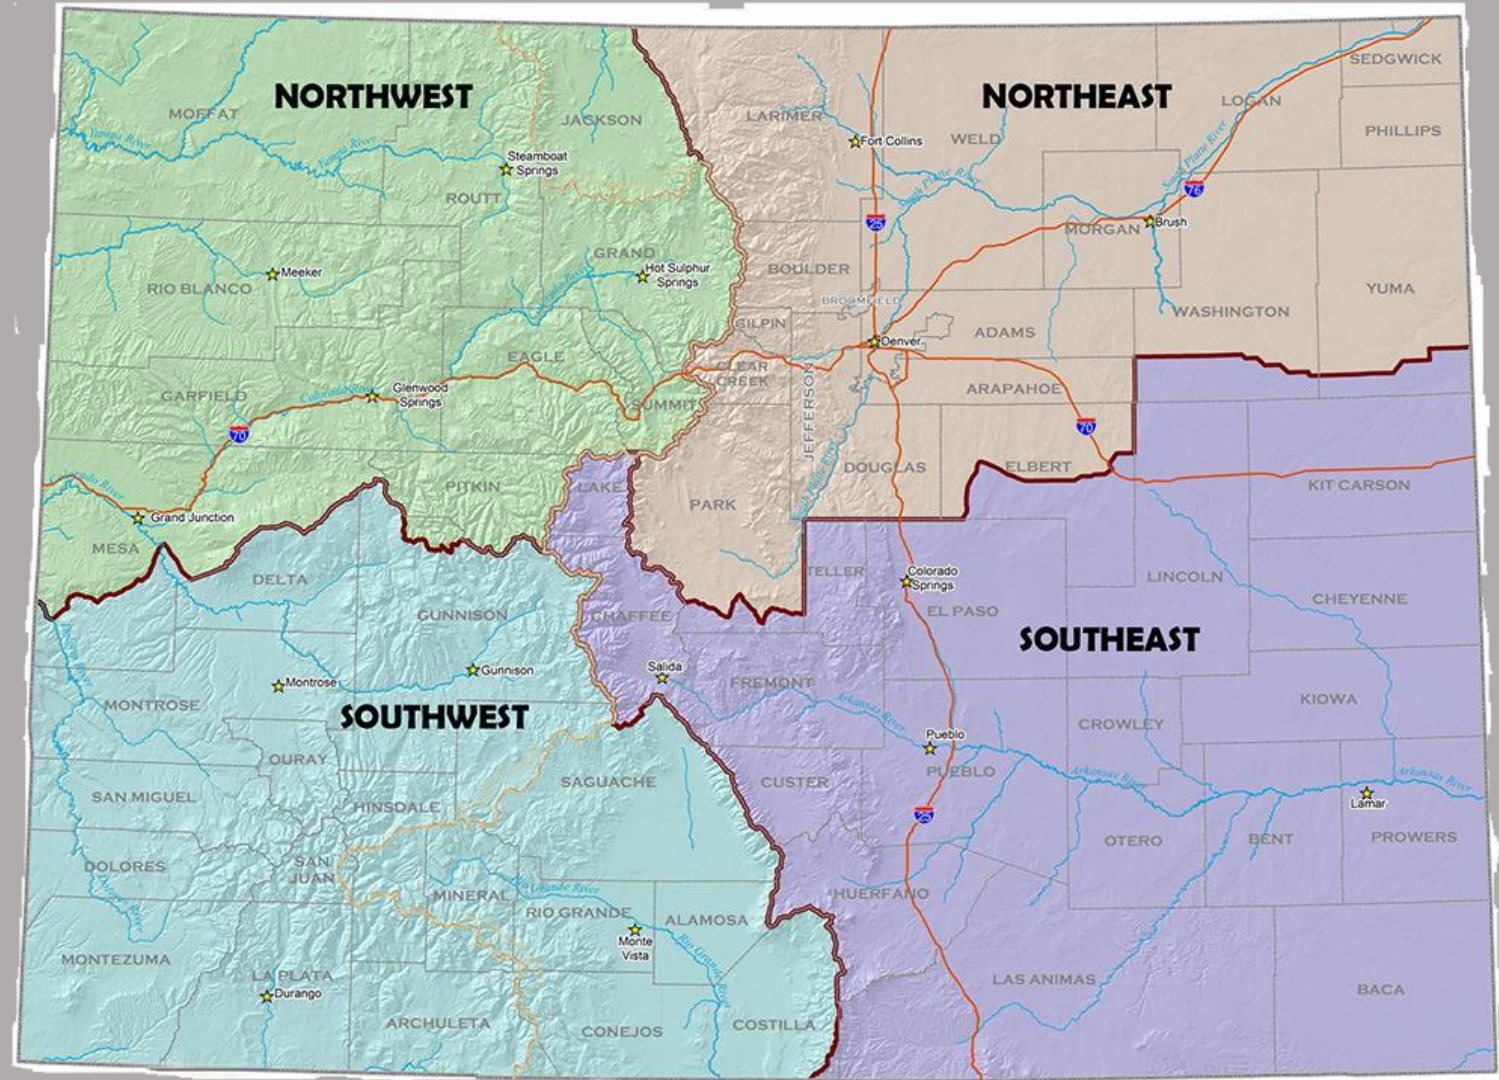

REGIONAL TRAIL COORDINATOR UPDATE CPW NORTHEAST REGION

September 15, 2023

LIVE LIFE
OUTSIDE

WILDLIFE AREAS

- Area 1 - Fairplay
- Area 2 - Loveland
- Area 3 - Brush
- Area 4 - Fort Collins
- Area 5 - Denver

STATE PARKS

- Barr Lake
- Boyd Lake
- Castlewood Canyon
- Chatfield
- Cherry Creek
- Eldorado Canyon
- Eleven Mile
- Spinney Mountain
- Jackson Lake
- Lory
- North Sterling
- Roxborough
- St. Vrain
- Staunton