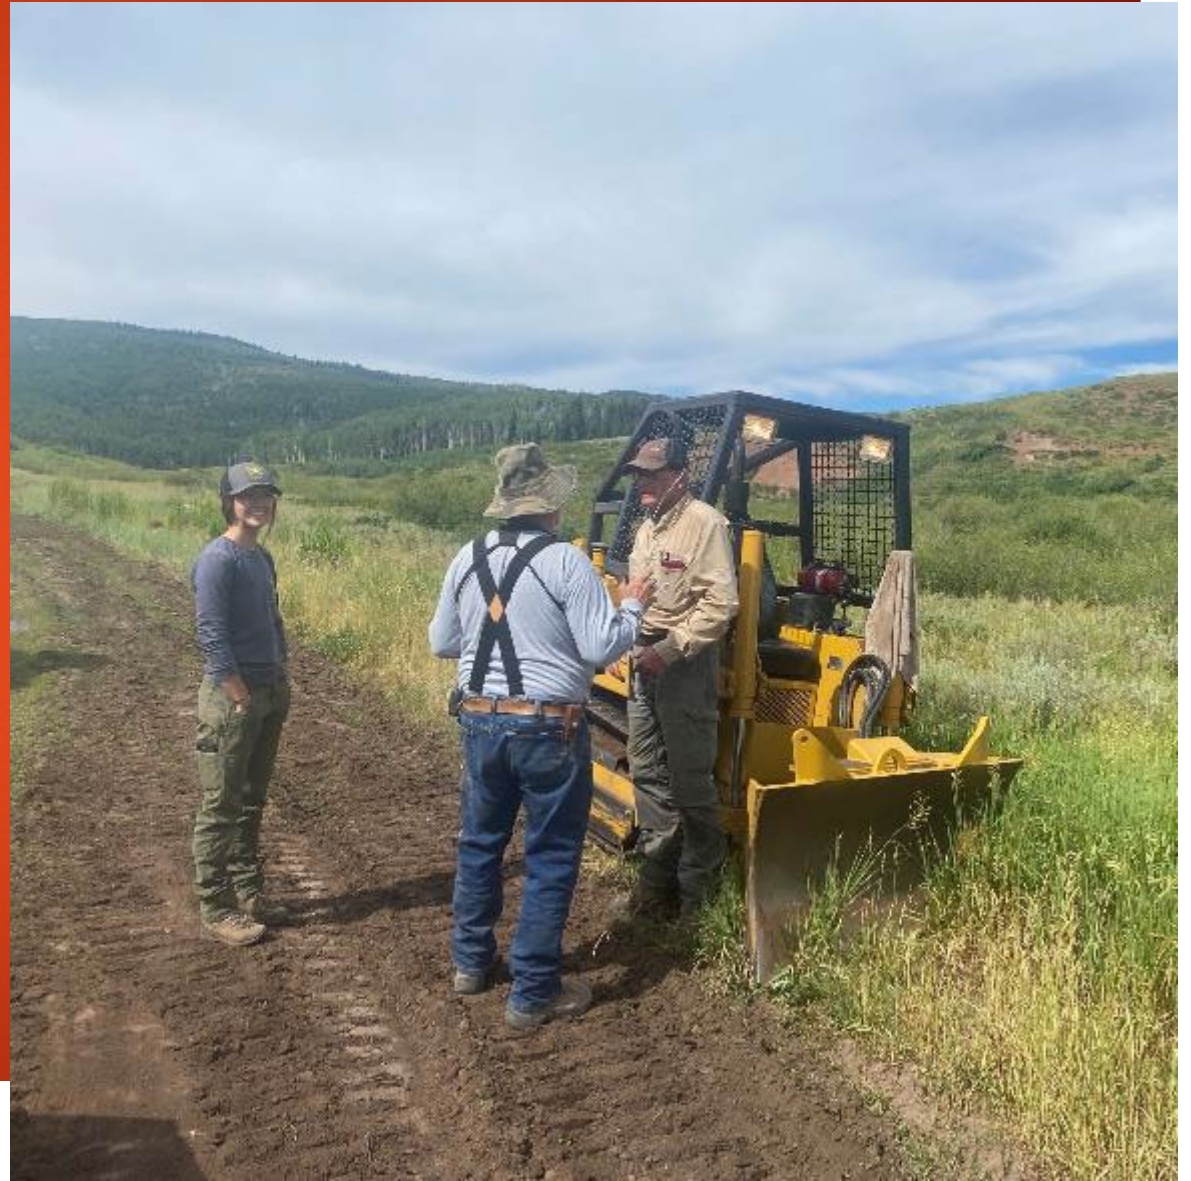

Monument Trail