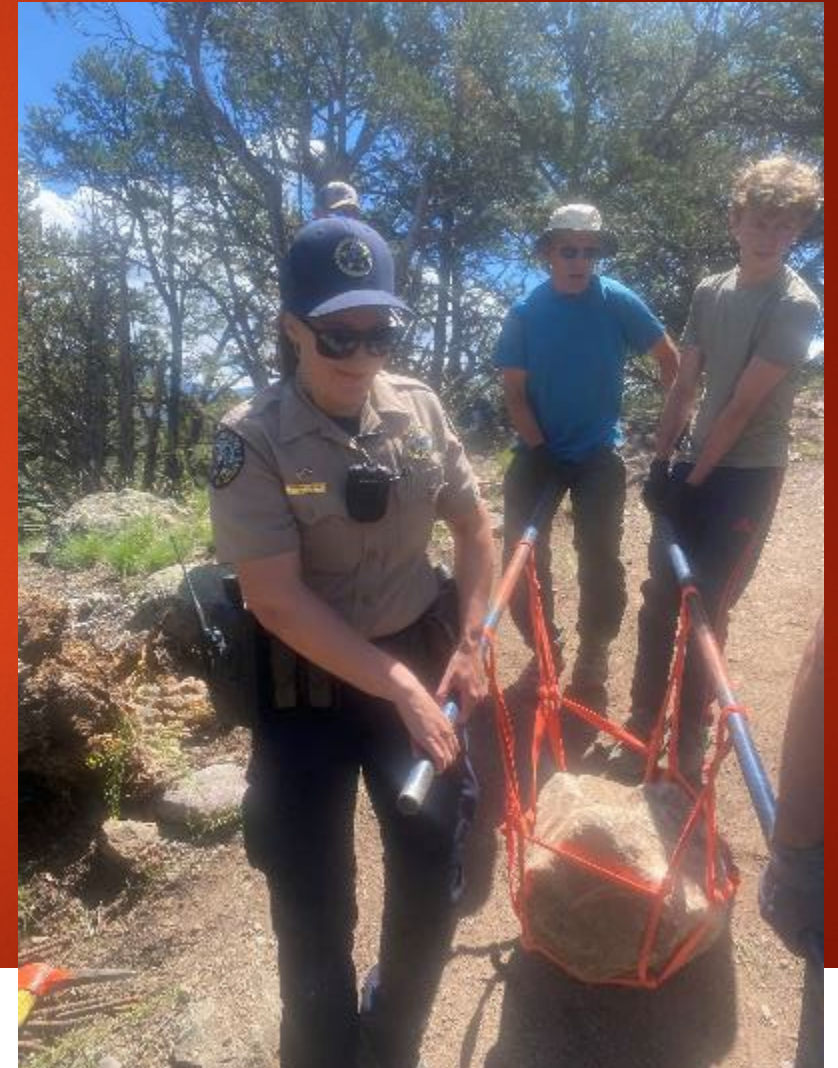

Ridgway VOC Trail work