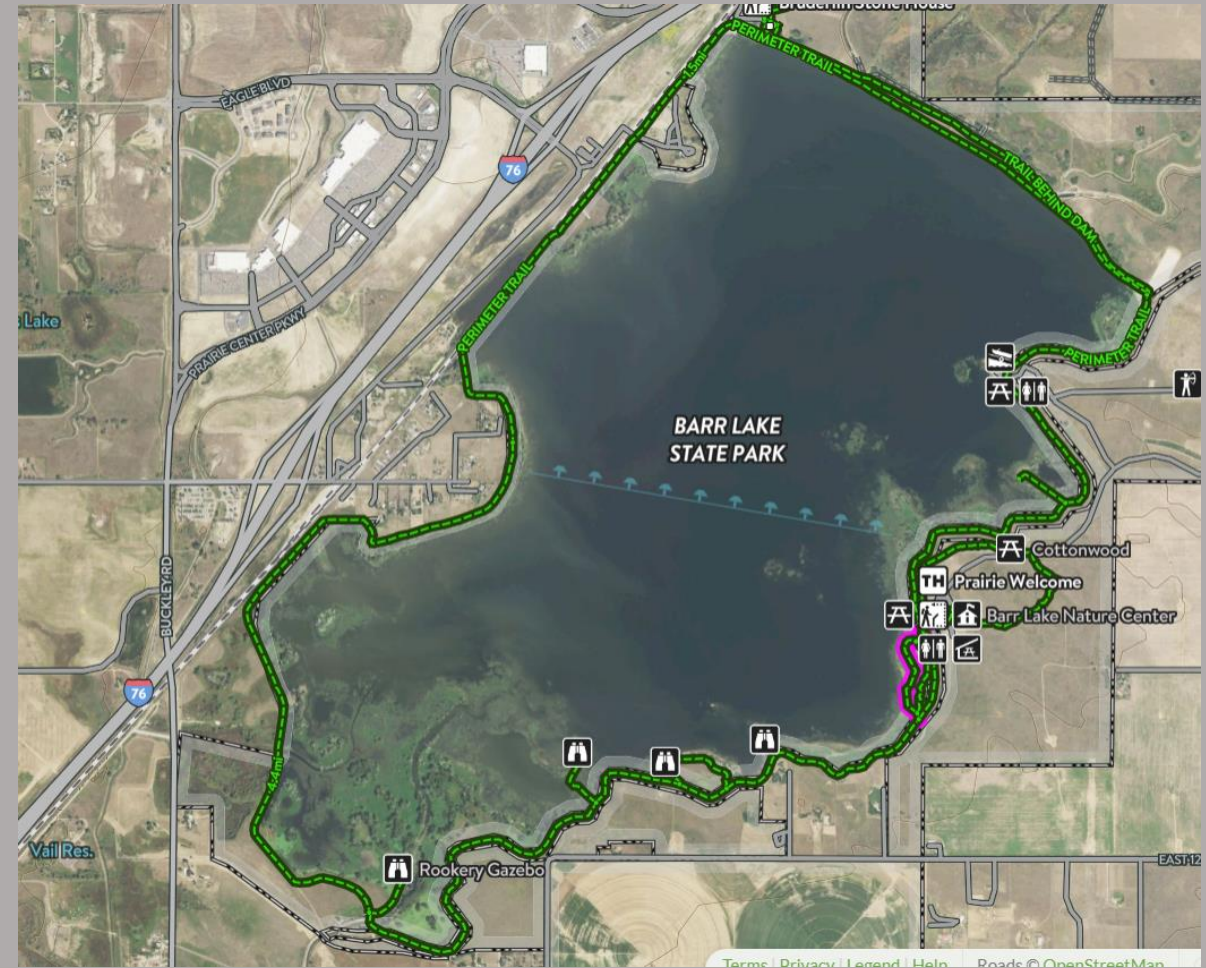

Trails in State Parks

- Barr Lake SP - Trail Repair

LIVE LIFE
OUTSIDE