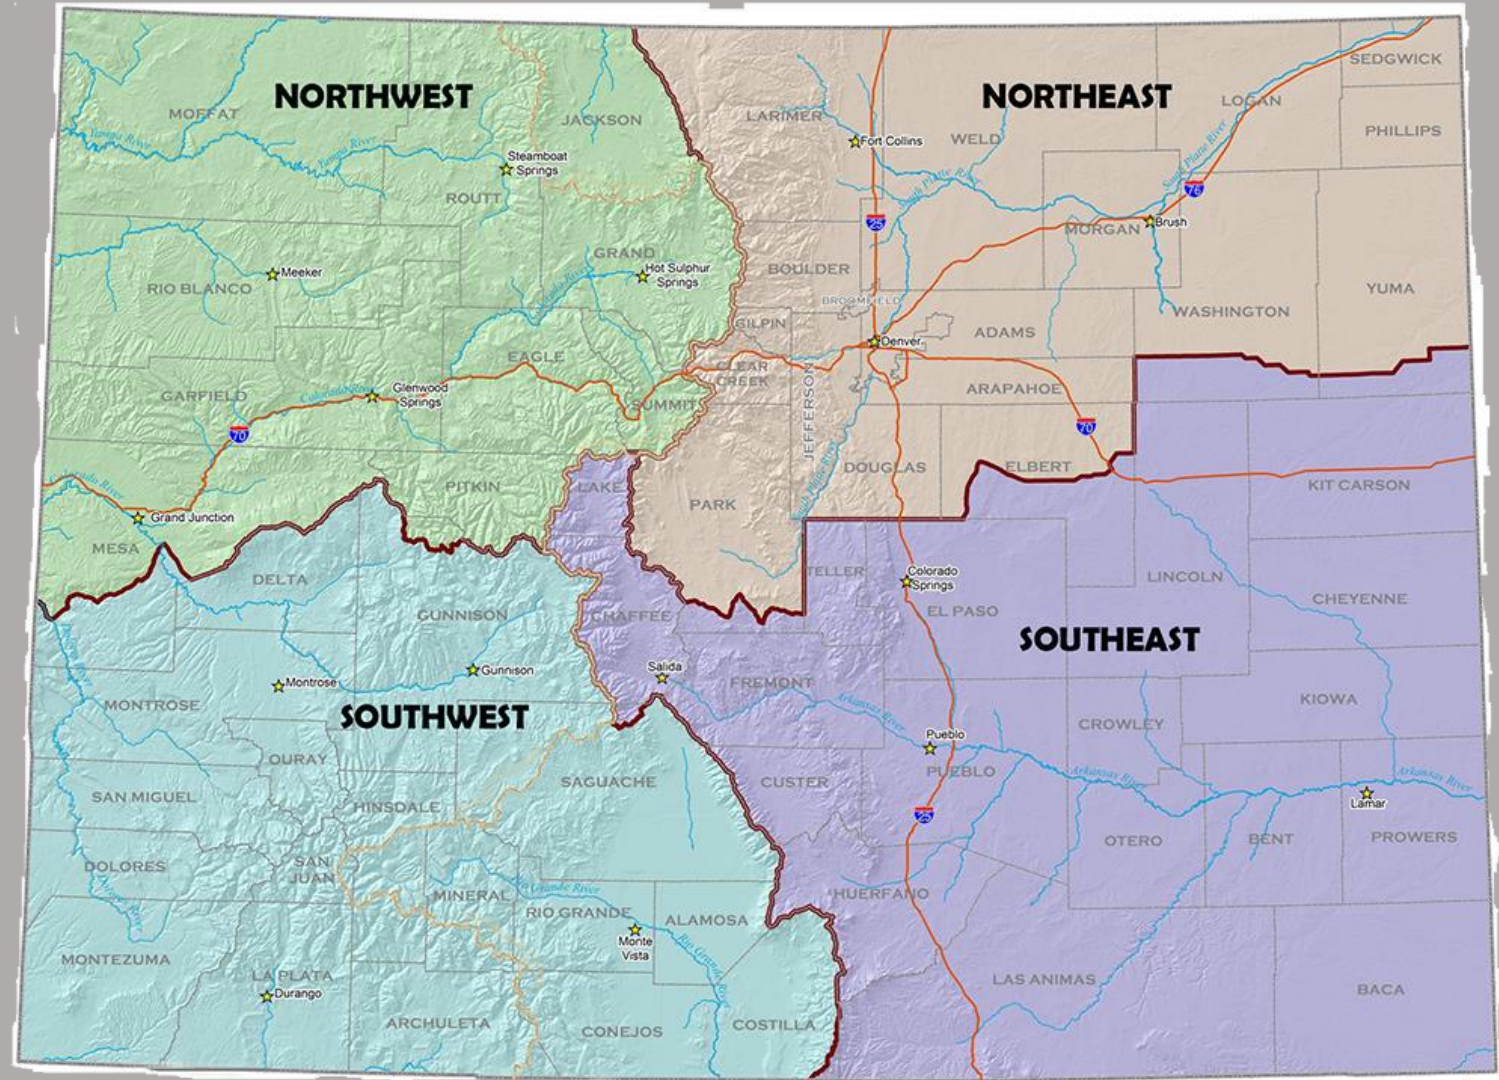

REGIONAL TRAIL COORDINATOR UPDATE CPW NORTHEAST REGION

May 31, 2024

LIVE LIFE
OUTSIDE

WILDLIFE AREAS

- Area 1 - Fairplay
- Area 2 - Loveland
- Area 3 - Brush
- Area 4 - Fort Collins
- Area 5 - Denver

STATE PARKS

- Barr Lake
- Boyd Lake
- Castlewood Canyon
- Chatfield
- Cherry Creek
- Eldorado Canyon
- Eleven Mile/Spinney Mountain
- Jackson Lake
- Lory
- North Sterling
- Roxborough
- St. Vrain
- Staunton

LIVE LIFE
OUTSIDE