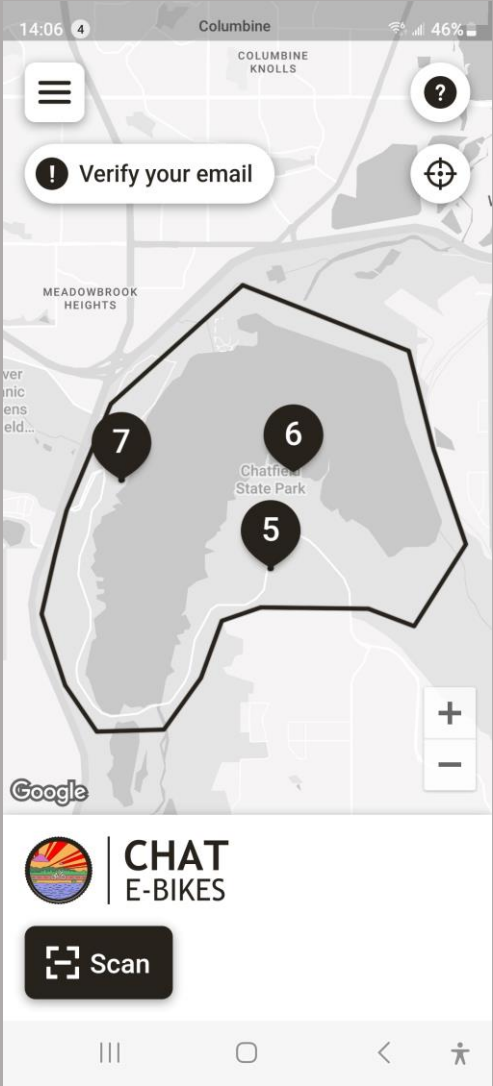

REGIONAL TRAIL COORDINATOR UPDATE CPW NORTHEAST REGION

May 31, 2024

LIVE LIFE
OUTSIDE

WILDLIFE AREAS

- Area 1 - Fairplay
- Area 2 - Loveland
- Area 3 - Brush
- Area 4 - Fort Collins
- Area 5 - Denver

STATE PARKS

- Barr Lake
- Boyd Lake
- Castlewood Canyon
- Chatfield
- Cherry Creek
- Eldorado Canyon
- Eleven Mile/Spinney Mountain
- Jackson Lake
- Lory
- North Sterling
- Roxborough
- St. Vrain
- Staunton

LIVE LIFE
OUTSIDE

Trails in State Parks

- Barr Lake SP - Trail Repair

LIVE LIFE
OUTSIDE

Trails in State Parks

- Barr Lake SP - Trail Repair

LIVE LIFE
OUTSIDE

Trails in State Parks

- Chatfield State Park - Micromobility Pilot Program