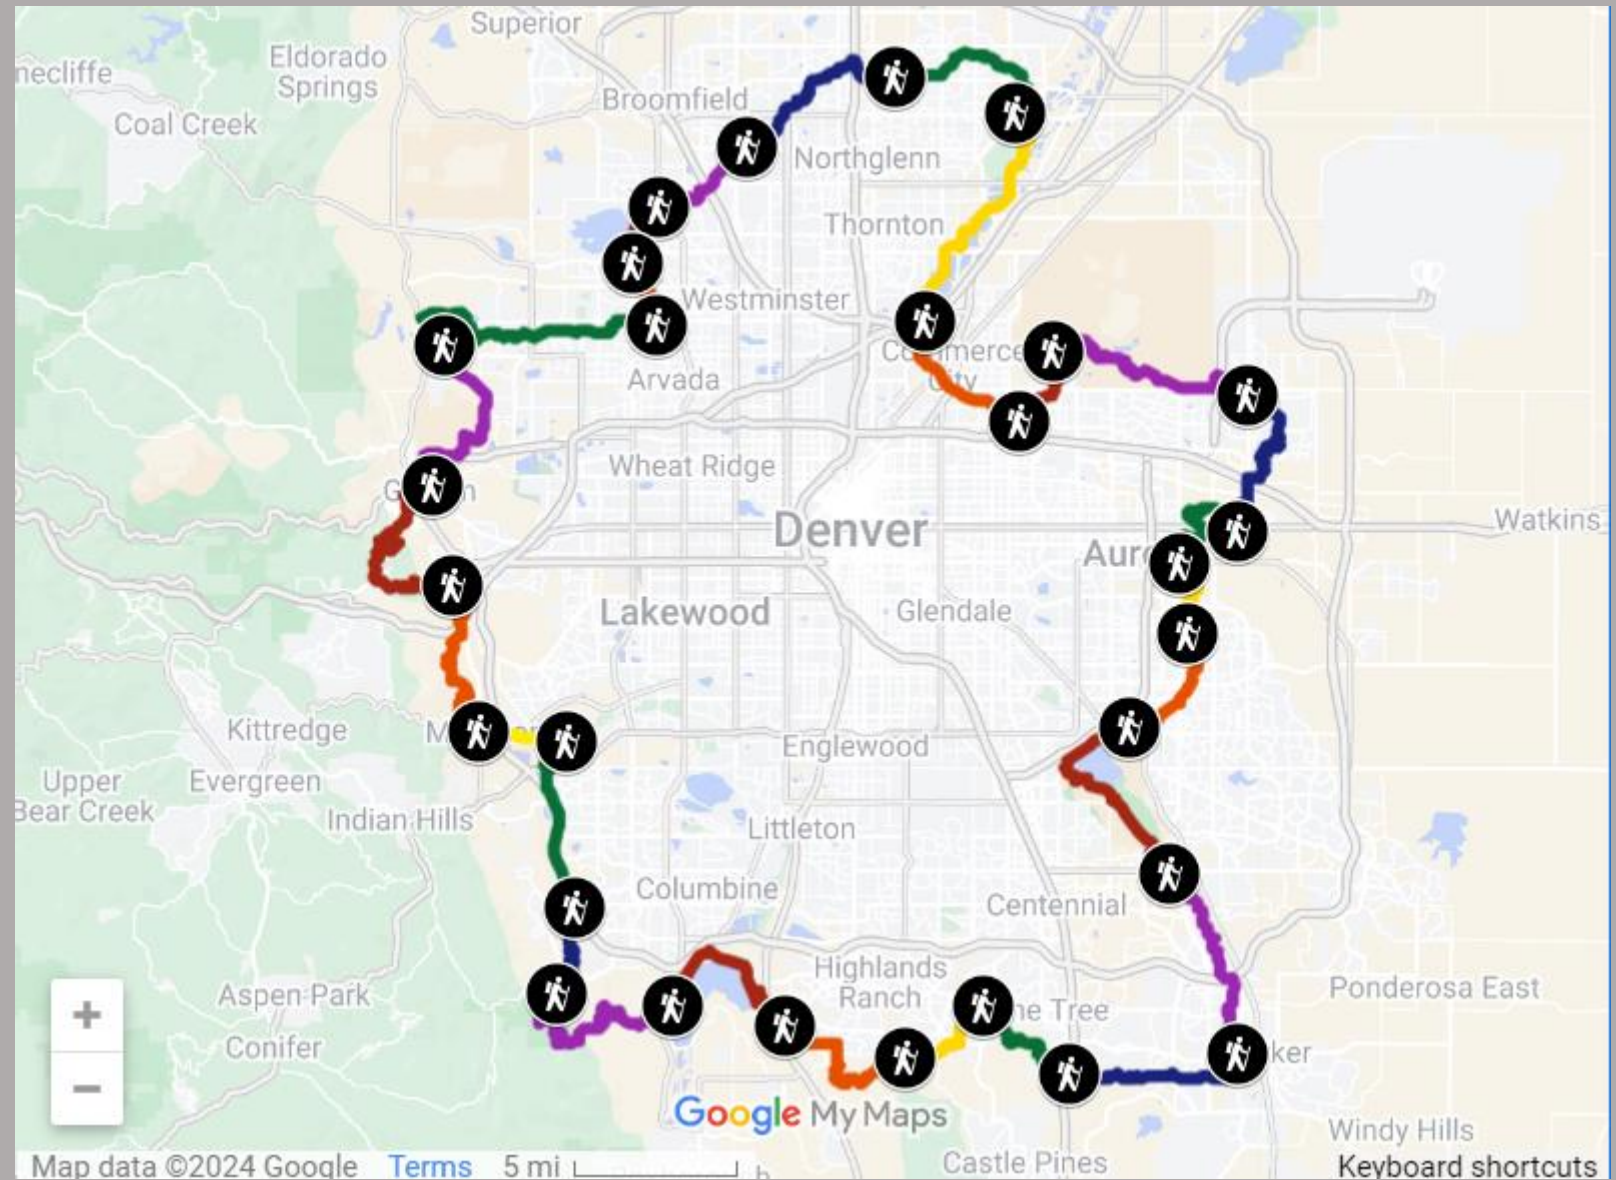

- Barr Lake
- Boyd Lake
- Castlewood Canyon
- Chatfield
- Cherry Creek
- Eldorado Canyon
- Eleven Mile/Spinney Mountain
- Jackson Lake
- Lory
- North Sterling
- Roxborough
- St. Vrain
- Staunton

LIVE LIFE
OUTSIDE

LIVE LIFE
OUTSIDE

LWCF Pre-Award Inspections

- Mt. Sanitas - BOSMP
- Beaver Ranch Inclusive Playground - JeffCo
- Shelly-Quinn Ballfields - Idaho Springs
- Schofield Farm Open Space - City of Erie
- Violet Park - City of Boulder

LIVE LIFE
OUTSIDE

Non-Motorized Trails

- Denver Orbital Trail
- Fort Collins Natural Areas - PTWWIM
- Boulder – Erie Regional Trail (BERT)
- LWCF 5 year Inspections 113 of 201 completed!.

LIVE LIFE
OUTSIDE