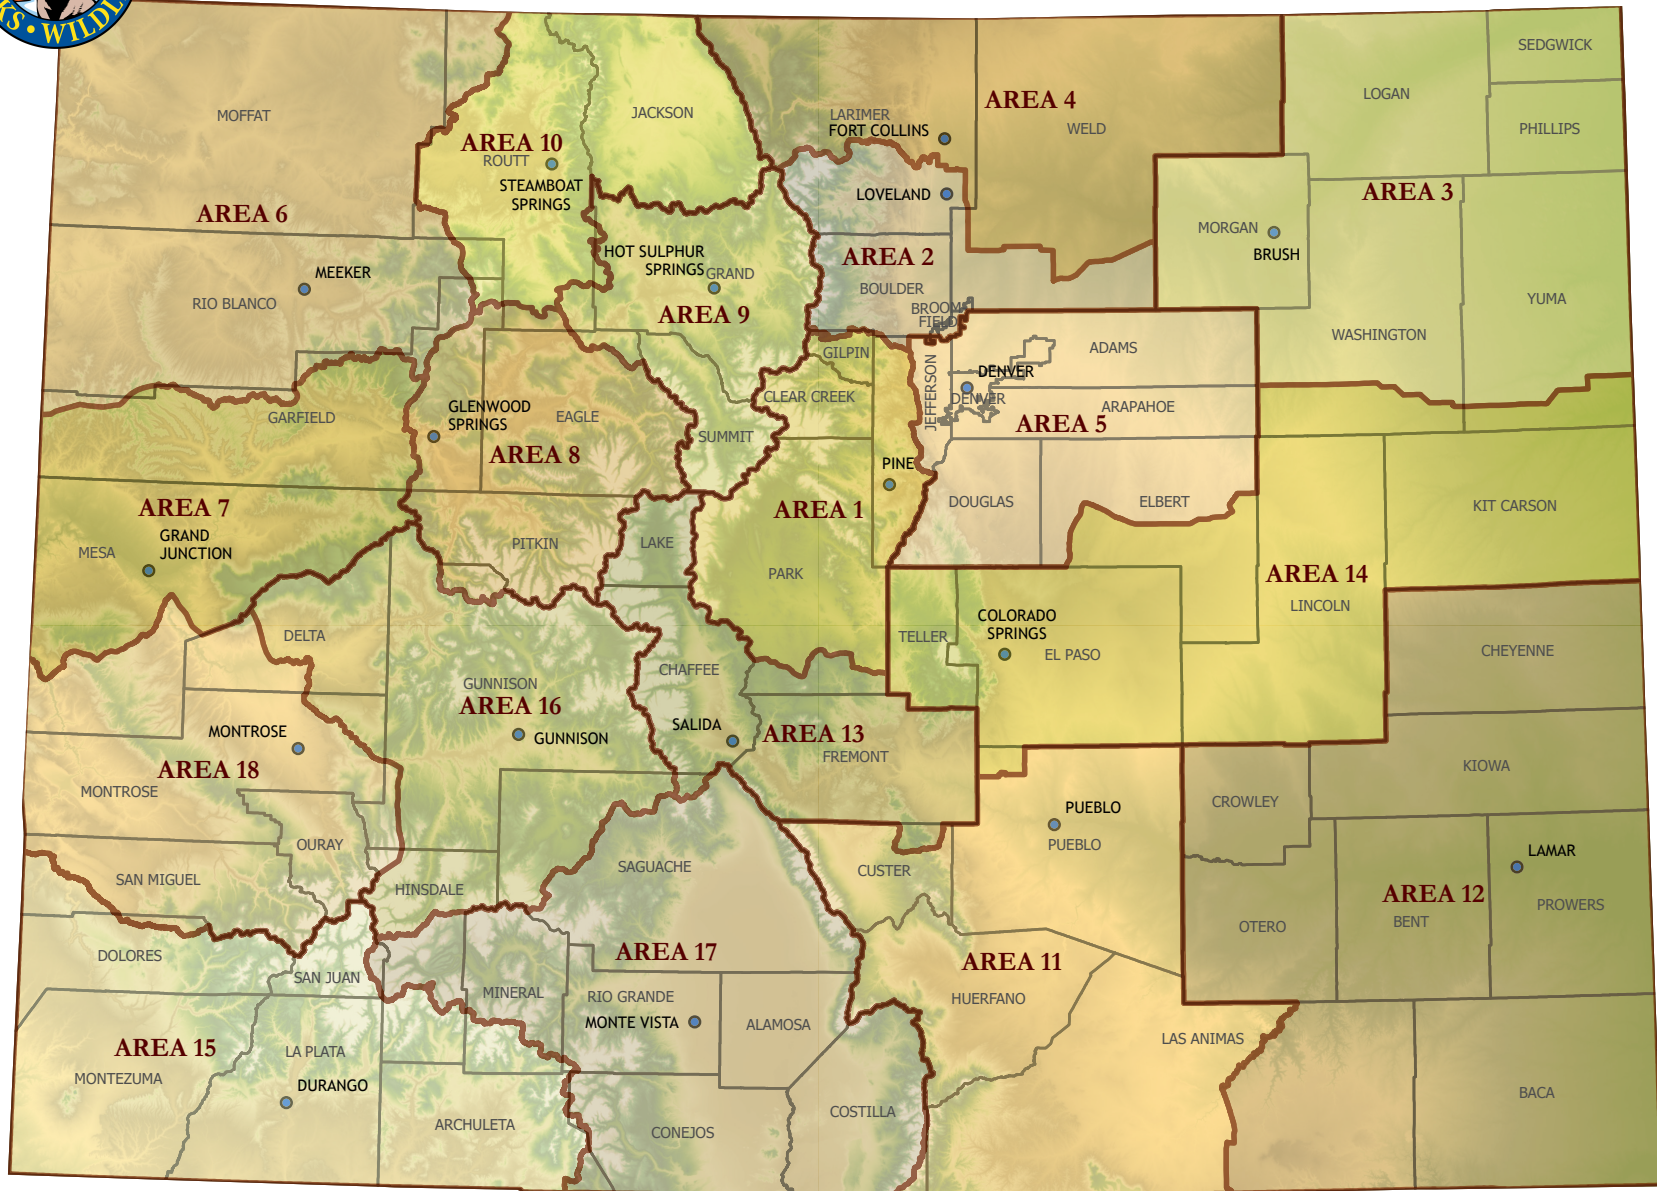

COLORADO PARKS & WILDLIFE AREA BOUNDARIES

AREA WILDLIFE MANAGER
CONTACT INFO

● Area Wildlife Manager Office Location