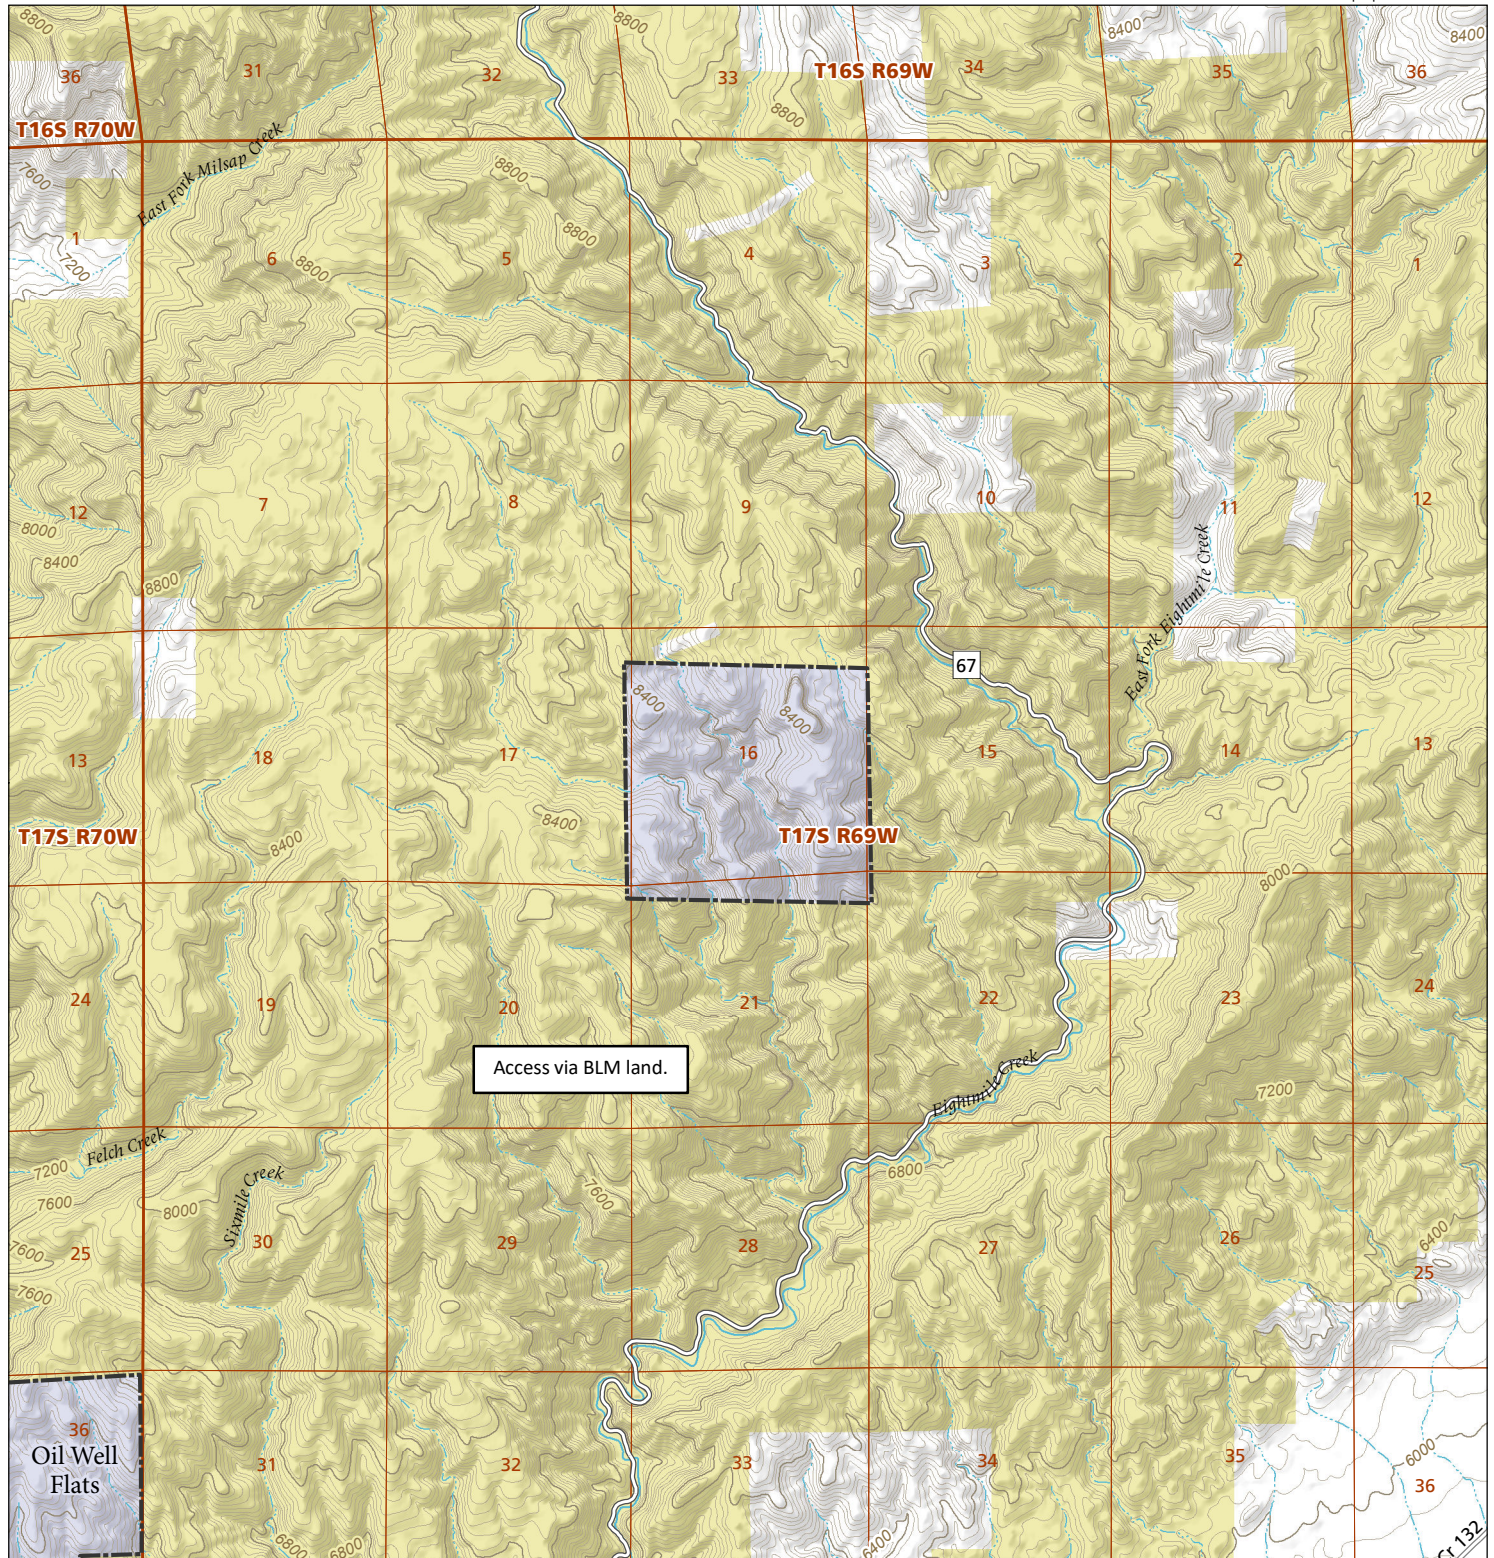

Adelaide

STL Hunting and Fishing Access Program

Please see the current Colorado State Recreation Lands brochure for listing of land use regulations and access points for this property and other SLB parcels open for wildlife related recreation. Also refer to the CPW Fishing and Hunting information brochure for current hunting and fishing regulations.

Map Updated: 8/29/2023

-  STL Boundary
-  BLM
-  No Public Access