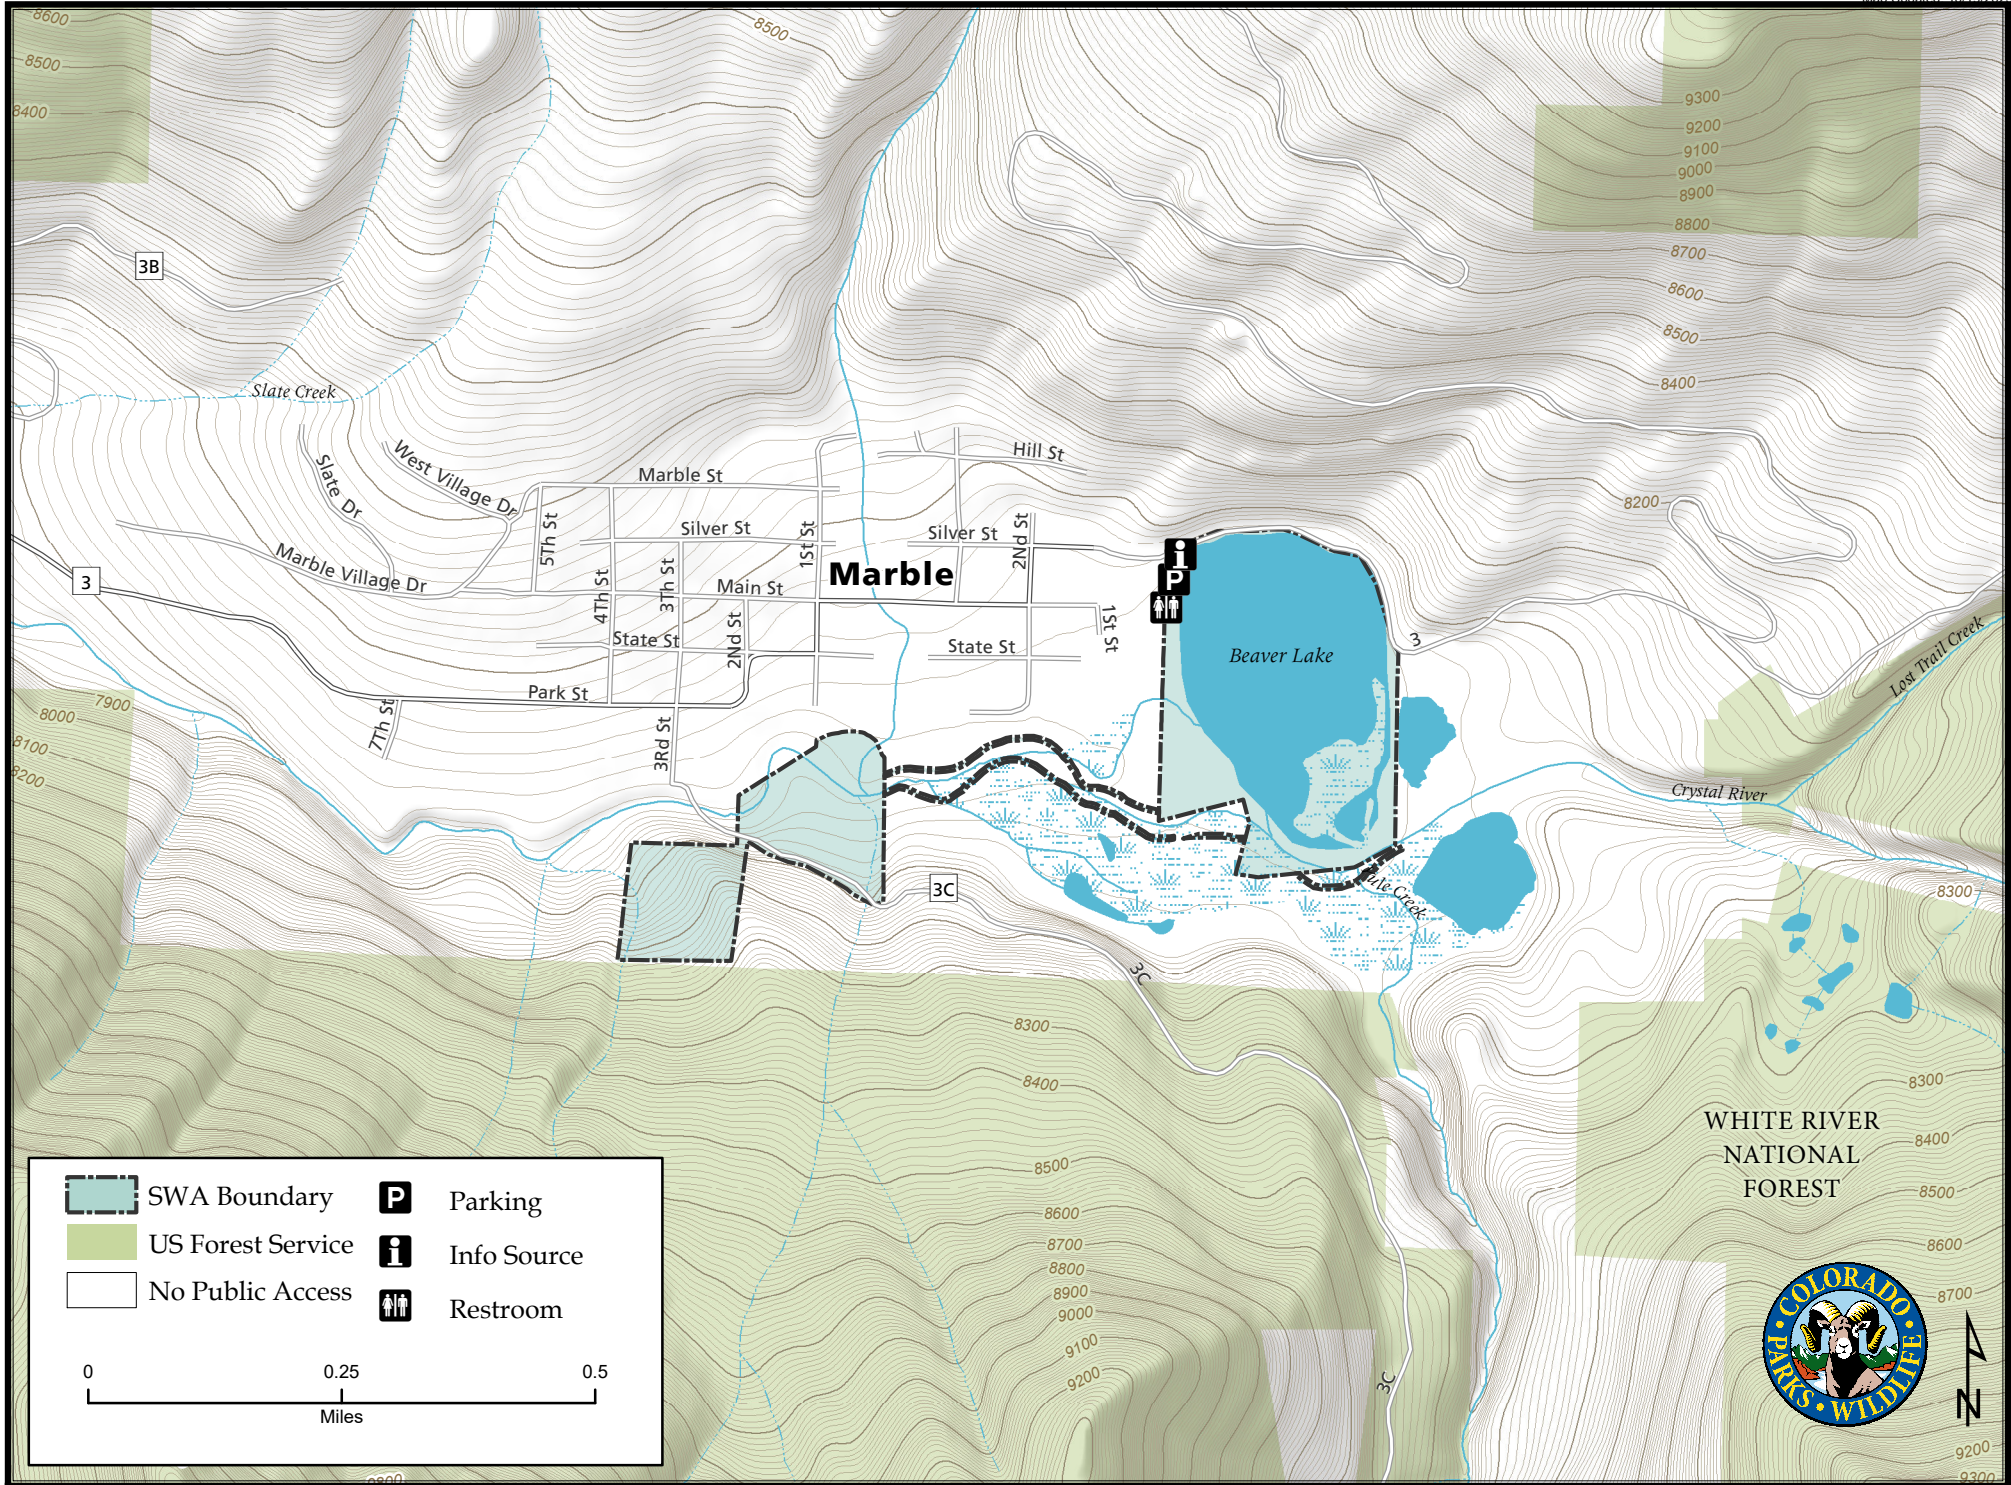

Beaver Lake State Wildlife Area

Map Updated: 10/19/2023

	SWA Boundary		Parking
	US Forest Service		Info Source
	No Public Access		Restroom

0 0.25 0.5
Miles

WHITE RIVER
NATIONAL
FOREST

Beaver Lake SWA - Gunnison County

From Marble, go 1/4 mile east on County Road 3 to the lake.

Wildlife Area Offers:

Fishing: Coldwater Stream, Coldwater Lake

Recreation: Wildlife Viewing

Regulations:

In addition to or in place of those restrictions listed in regulation #900 the below listed provisions or restrictions apply (see Ch. 9, <http://cpw.state.co.us/aboutus/Pages/Regulations.aspx>).