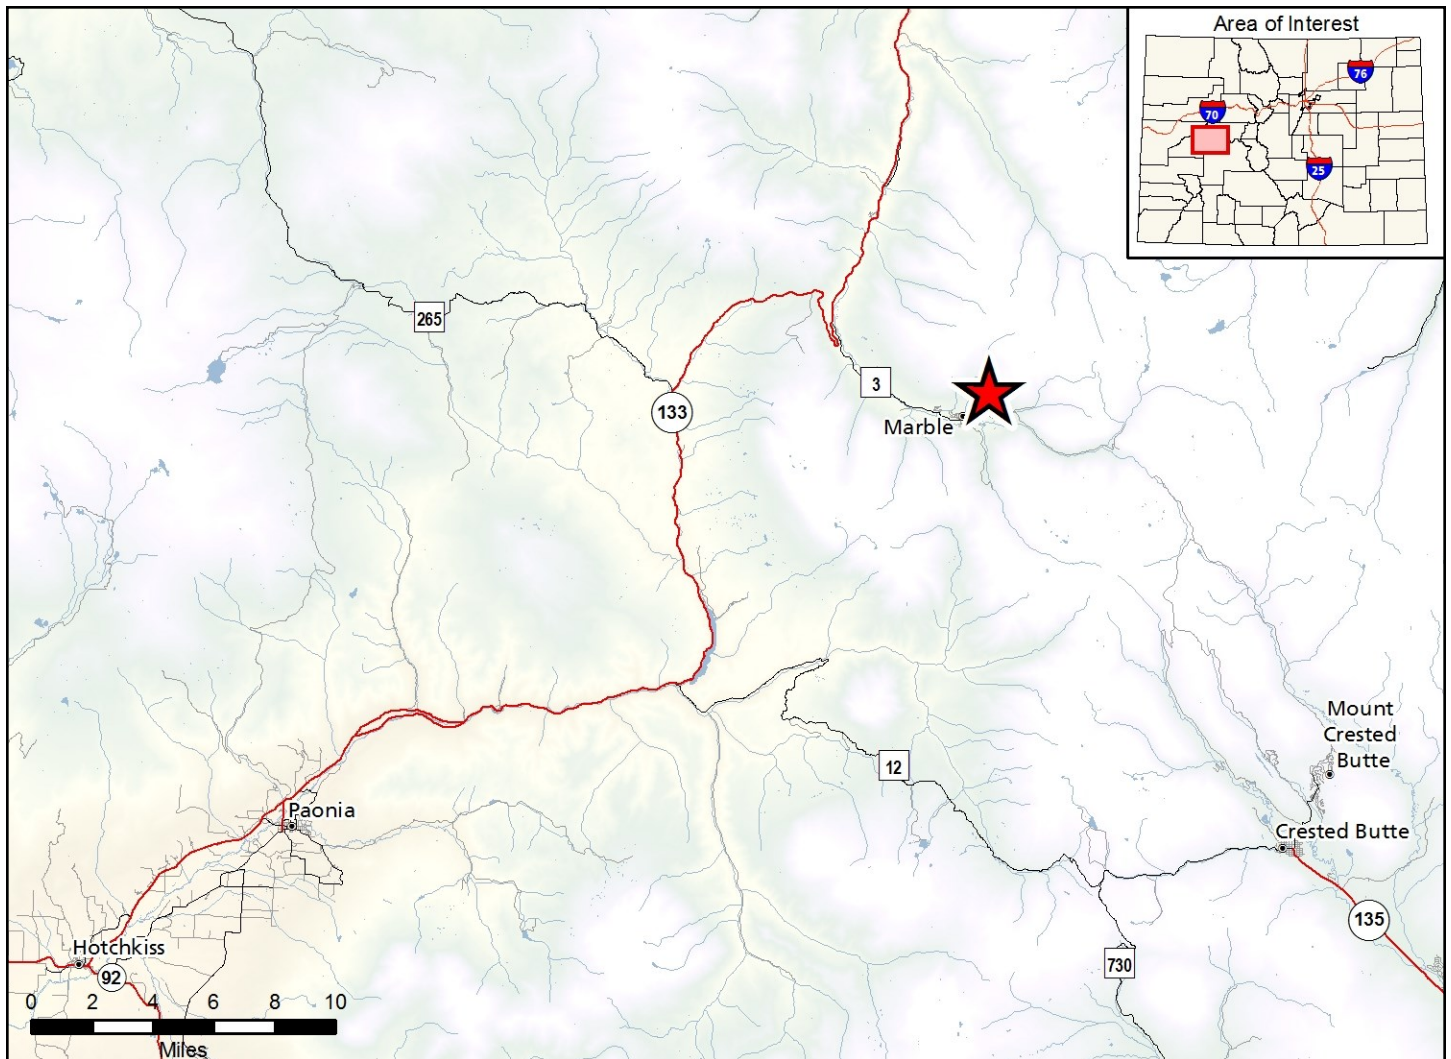

Beaver Lake State Wildlife Area

Map Updated: 10/19/2023

	SWA Boundary		Parking
	US Forest Service		Info Source
	No Public Access		Restroom

0 0.25 0.5
Miles

WHITE RIVER
NATIONAL
FOREST

Beaver Lake SWA - Gunnison County

From Marble, go 1/4 mile east on County Road 3 to the lake.

Wildlife Area Offers:

Fishing: Coldwater Stream, Coldwater Lake

Recreation: Wildlife Viewing

Regulations:

In addition to or in place of those restrictions listed in regulation #900 the below listed provisions or restrictions apply (see Ch. 9, <http://cpw.state.co.us/aboutus/Pages/Regulations.aspx>).