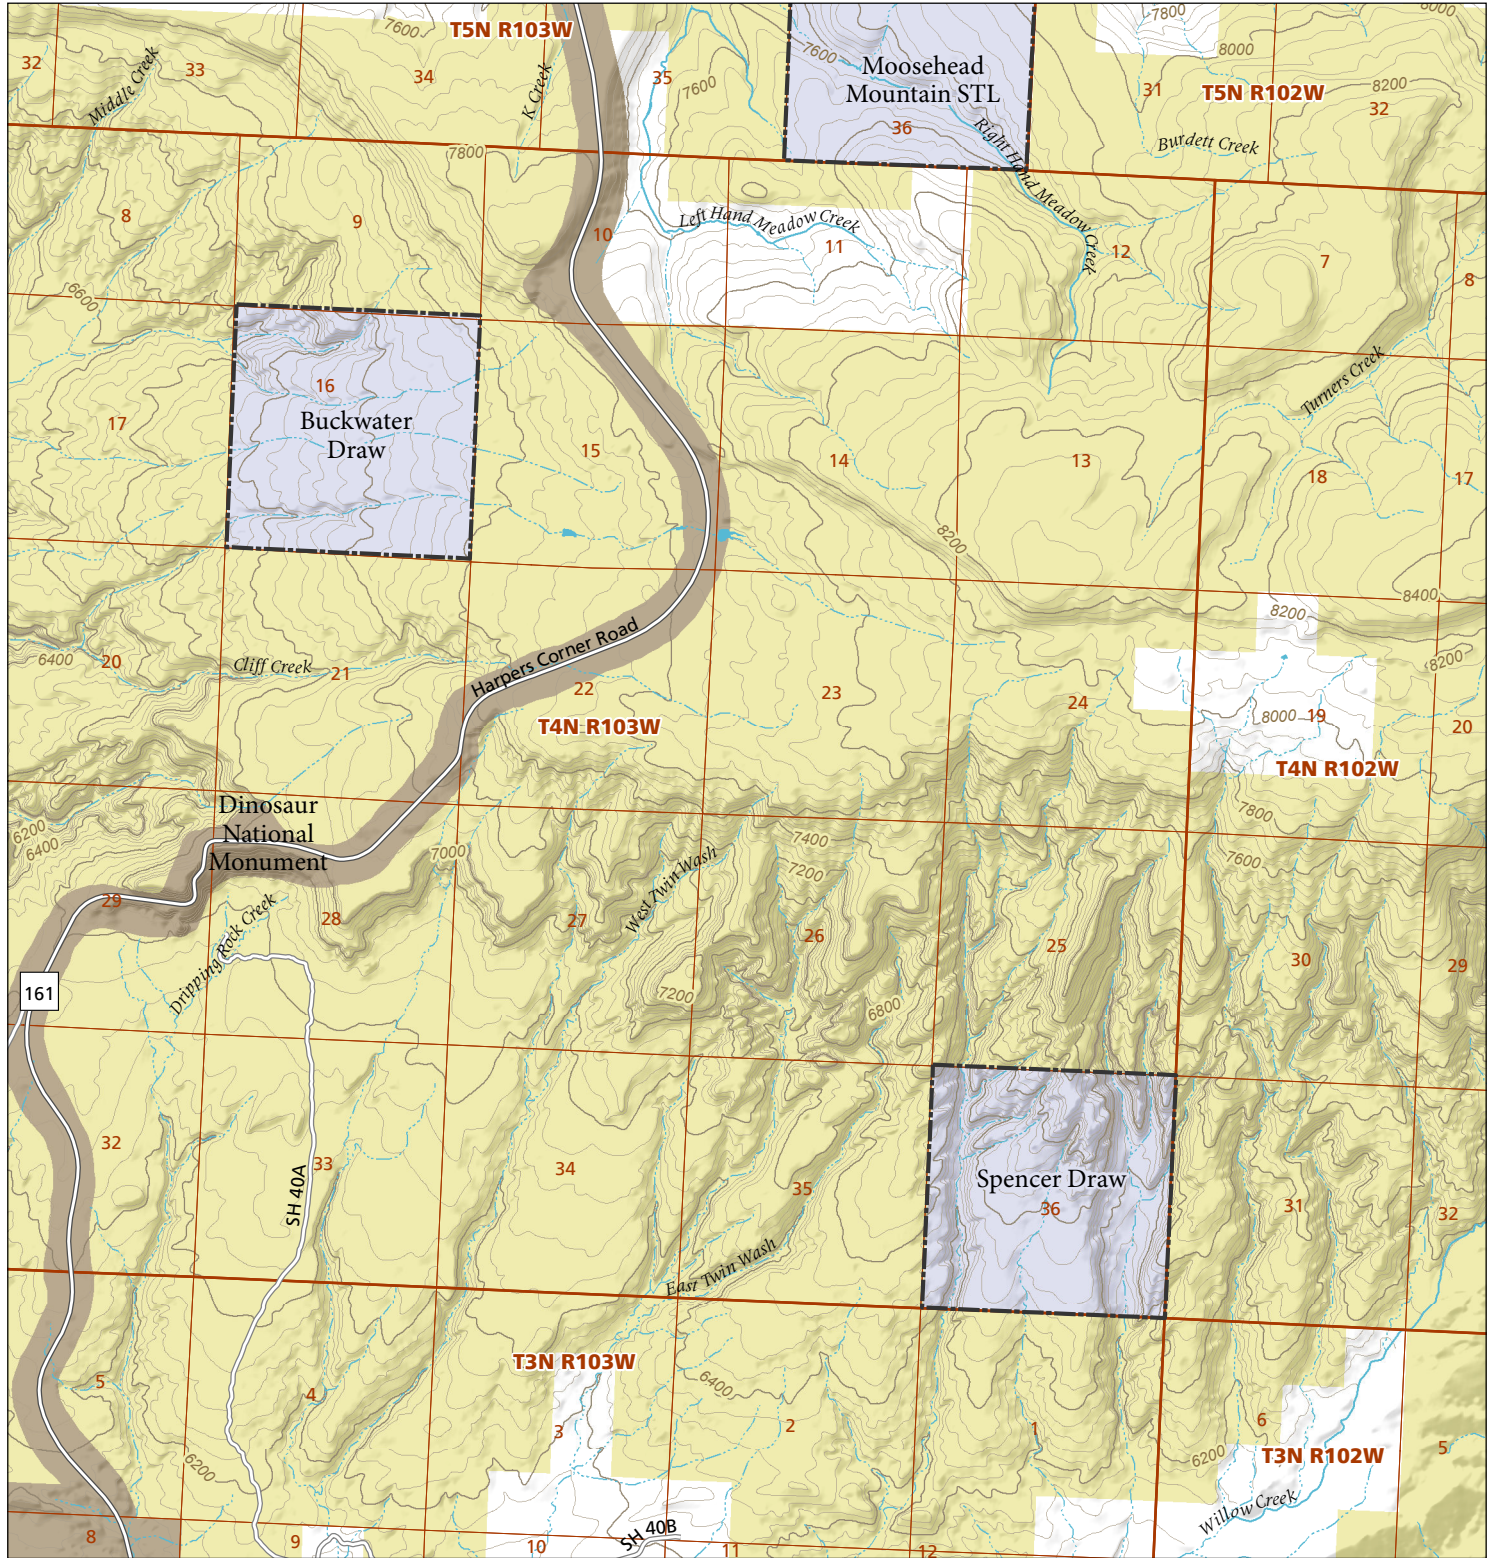

Buckwater Draw & Spencer Draw

STL Hunting and Fishing Access Program

Please see the current Colorado State Recreation Lands brochure for listing of land use regulations and access points for this property and other SLB parcels open for wildlife related recreation. Also refer to the CPW Fishing and Hunting information brochure for current hunting and fishing regulations.

Map Updated: 9/14/2023

-  STL Boundary
-  BLM
-  NPS
-  No Public Access