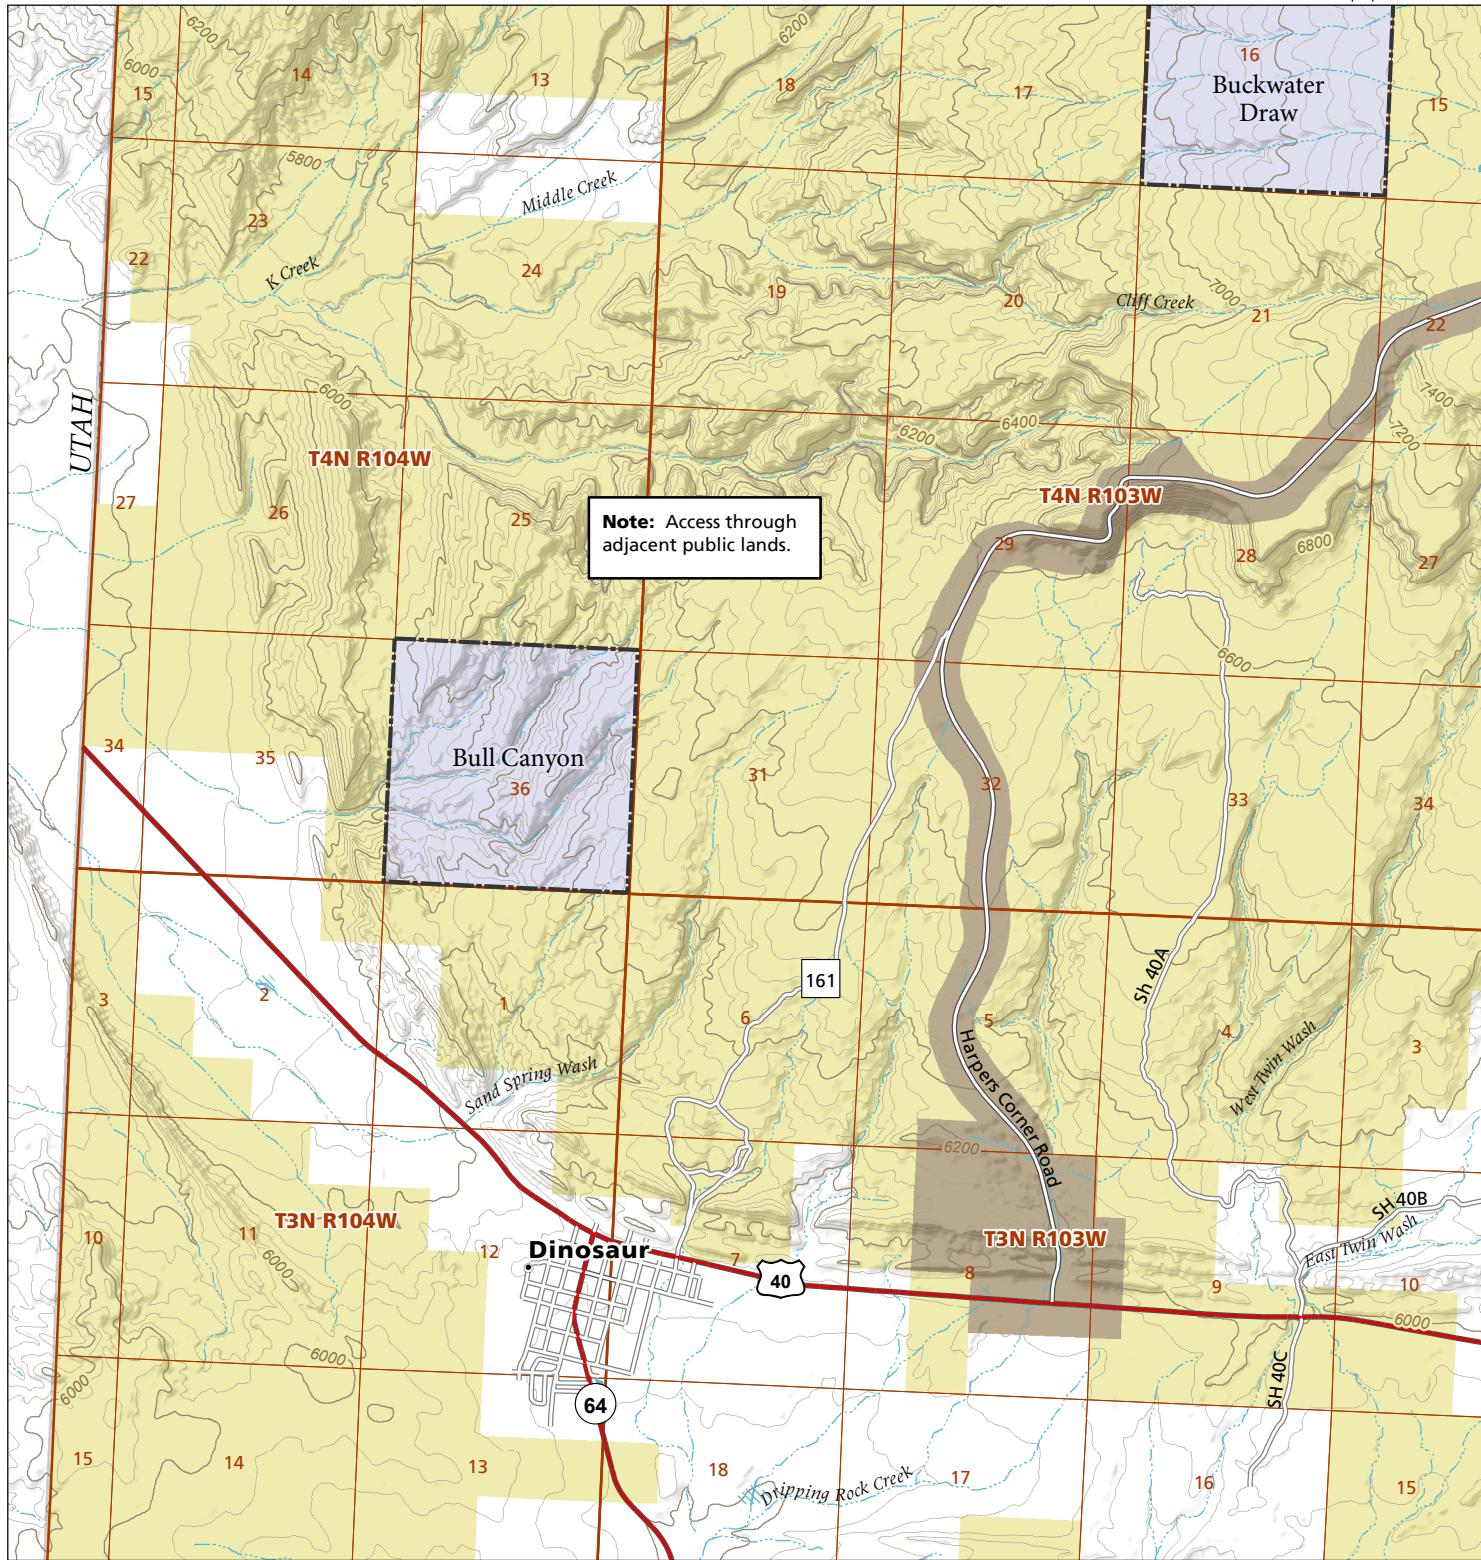

Bull Canyon

STL Hunting and Fishing Access Program

Please see the current Colorado State Recreation Lands brochure for listing of land use regulations and access points for this property and other SLB parcels open for wildlife related recreation. Also refer to the CPW Fishing and Hunting information brochure for current hunting and fishing regulations.

Map Updated: 9/14/2023

-  STL Boundary
-  BLM
-  NPS
-  No Public Access
-  Parking