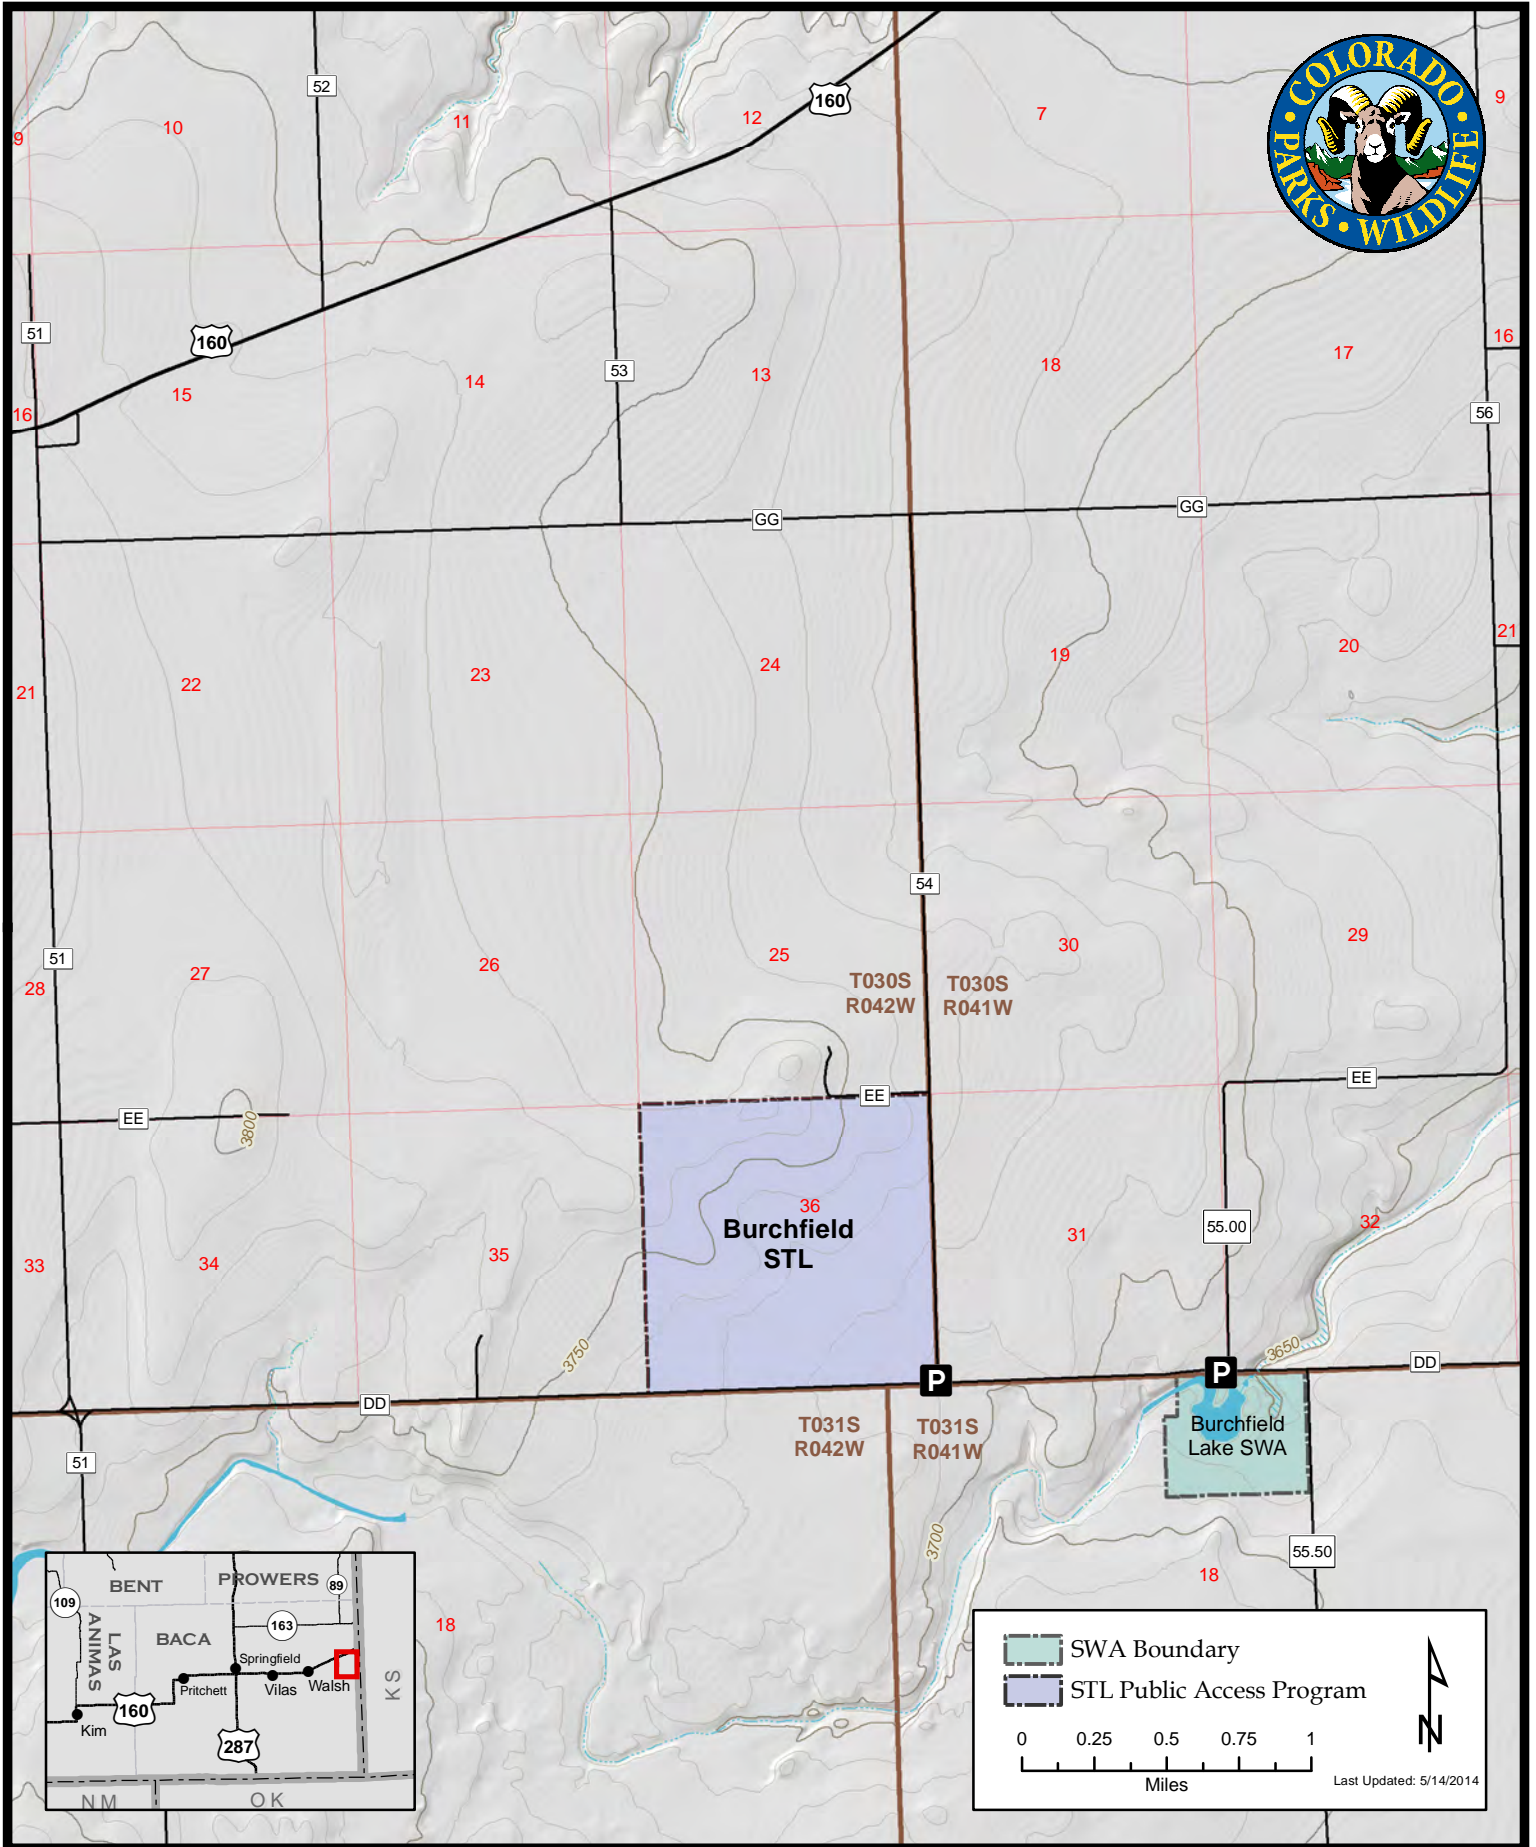

Burchfield STL

Public Access Program

Please see the current Colorado State Recreation Lands brochure for listing of land use regulations and access points for this property and other SLB parcels open for wildlife related recreation. Also refer to the CPW Fishing and Hunting information brochure for current hunting and fishing regulations.

SWA Boundary
 STL Public Access Program

0 0.25 0.5 0.75 1
 Miles

Last Updated: 5/14/2014