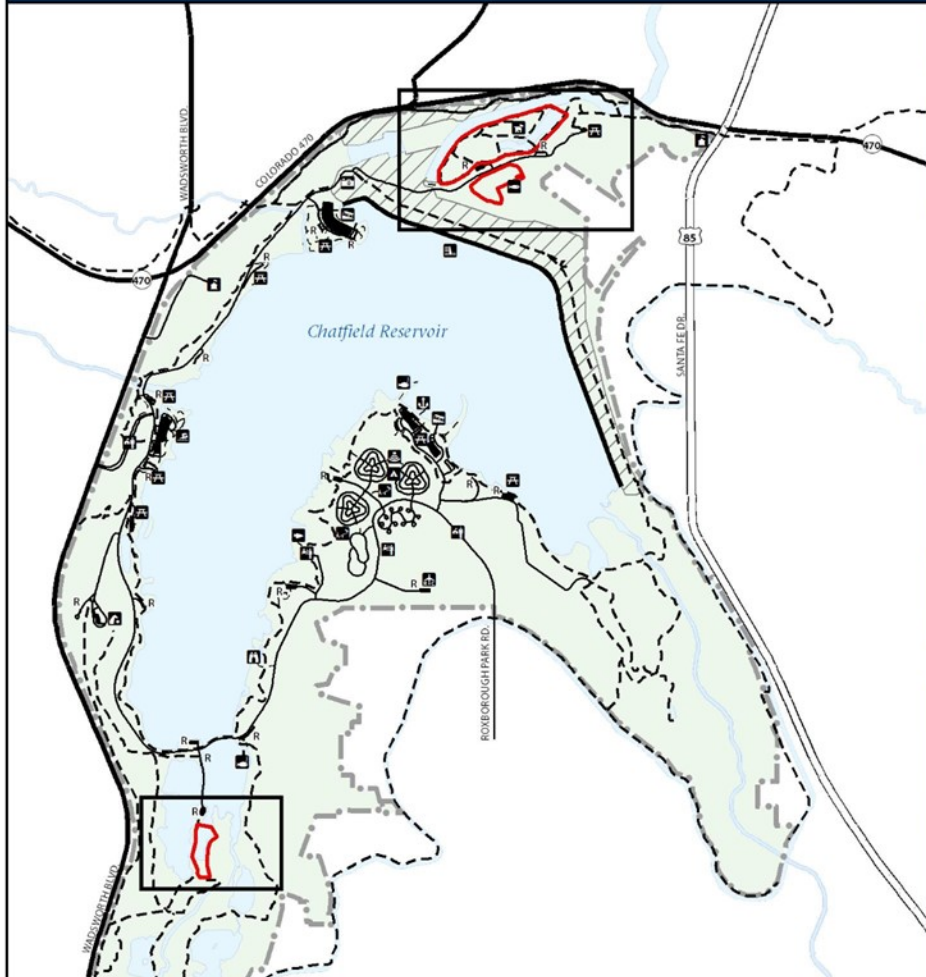

# Chatfield State Park Dog Off-Leash Areas

- A valid Dog Off-Leash Area (DOLA) pass is required for the use of all dog areas.
- Passes may be purchased online, at Entrance Stations, or Offices.
- Use of the Sport Dog Training Areas are by Special Activity Permit only and is expressly for the purposes of training hunting dog(s) to improve the dog's performance in hunting wildlife or for field trials.
- For information on Special Activities, go to <https://cpw.state.co.us/placestogo/parks/Chatfield> or call the Park Office at 303-791-7275.
- Handlers must have a leash for each pet when in the DOLA.
- Handlers **MUST** pick up and dispose of pet waste inside the park.
- Aggressive dog behavior will not be tolerated and all pets must be under firm verbal control.

1 inch = 0.2 mile