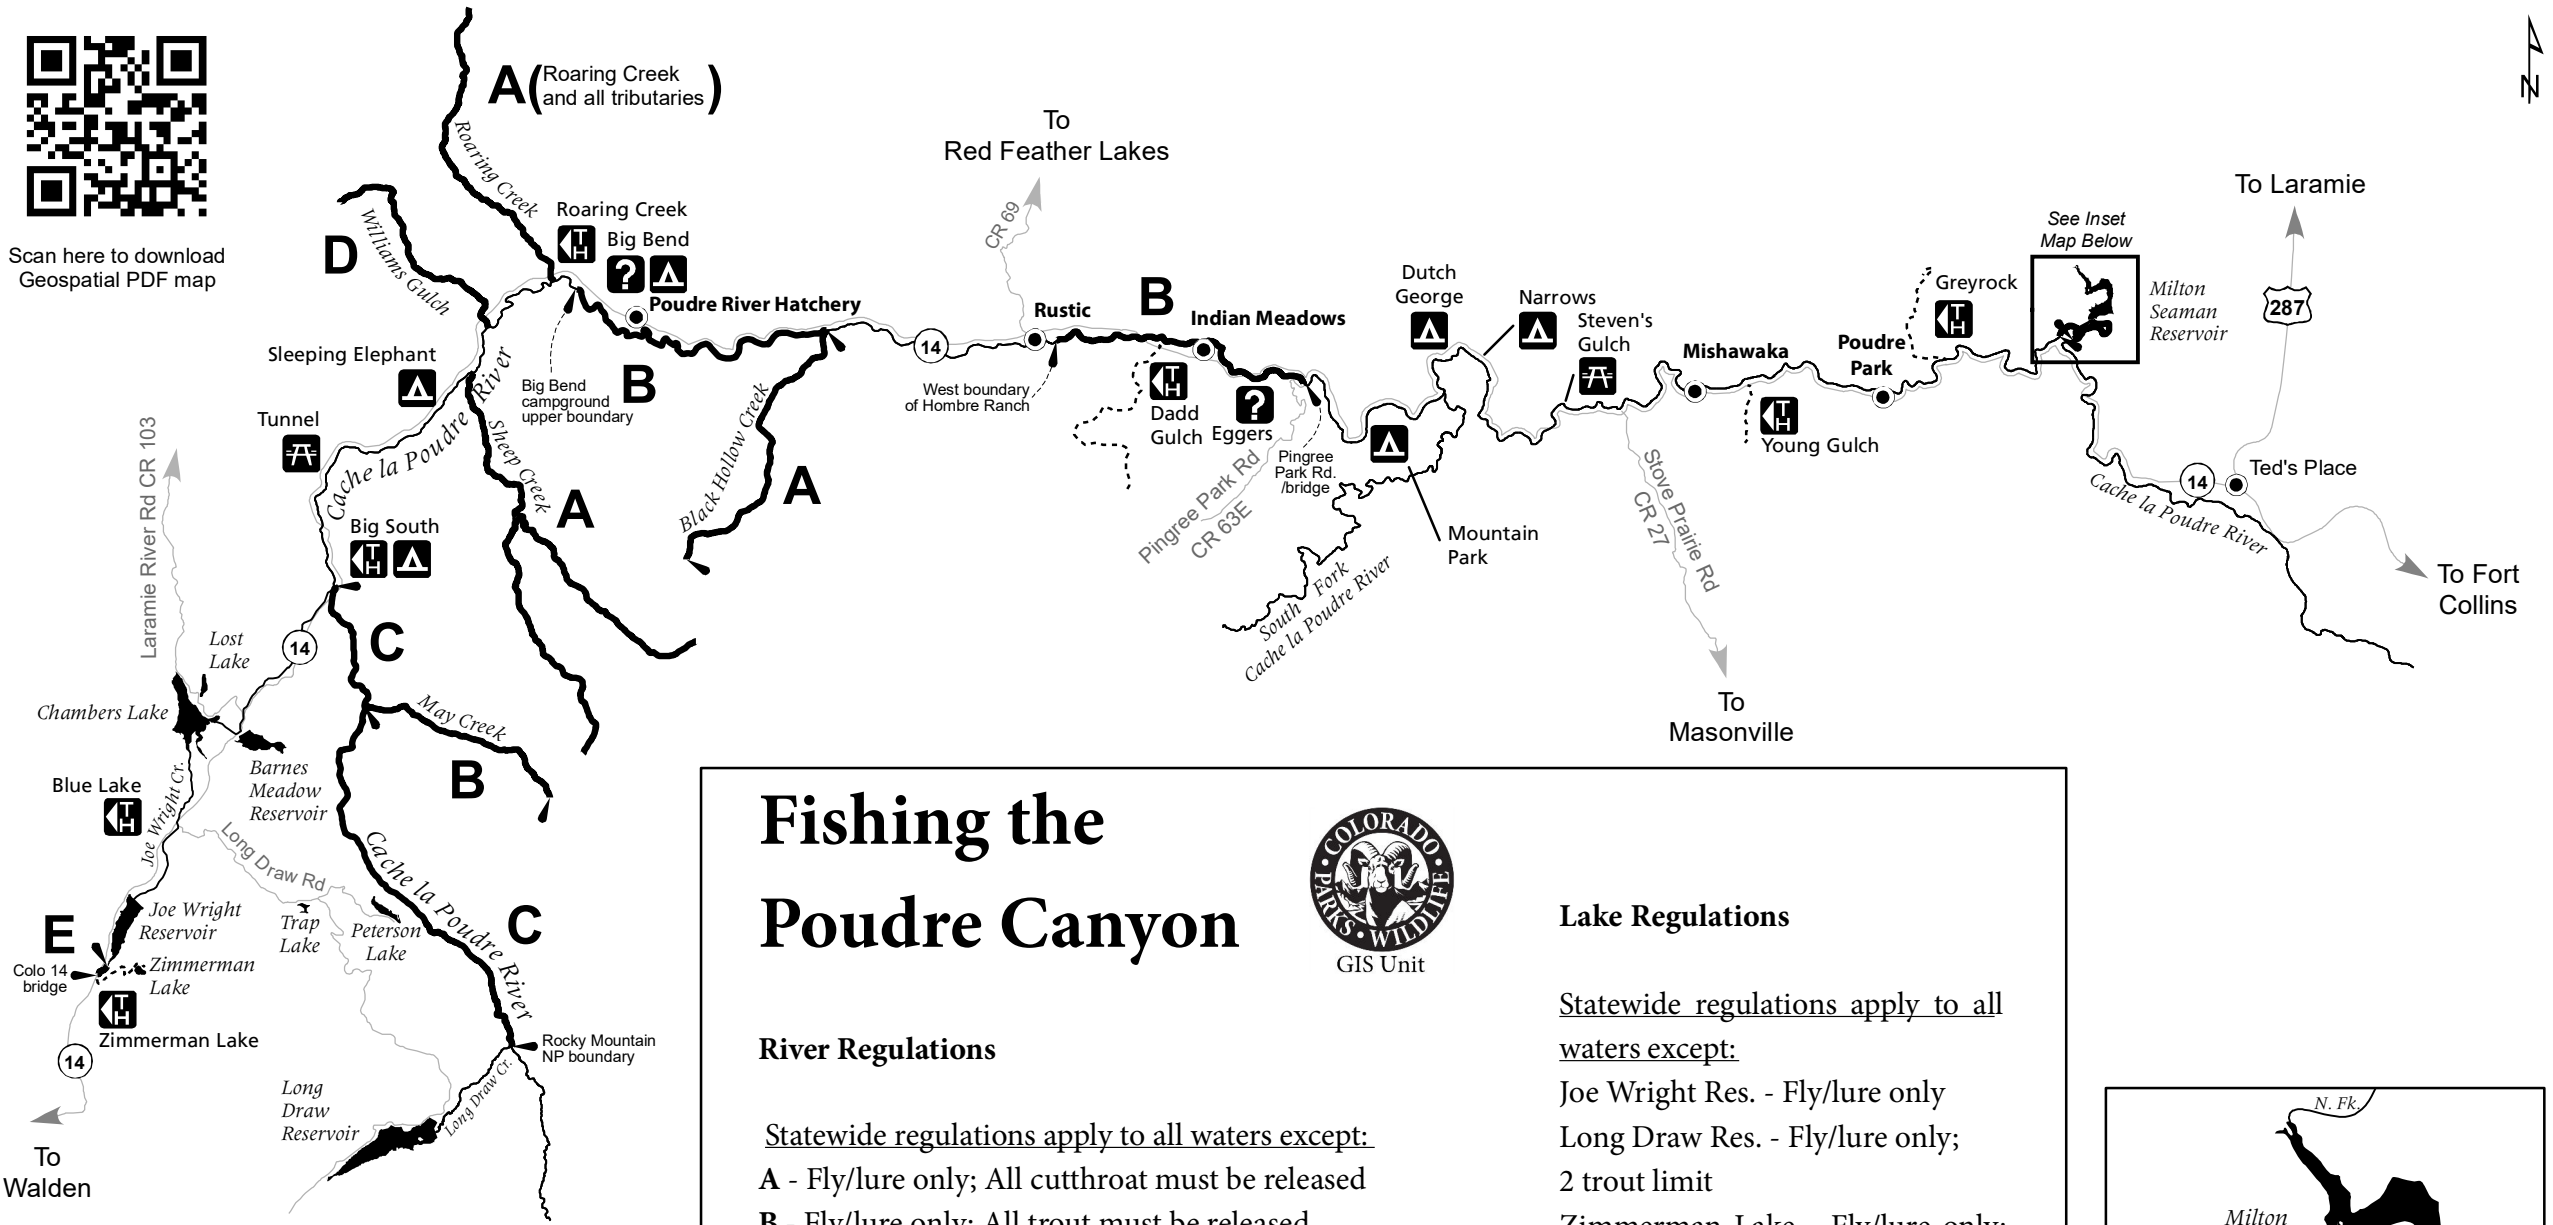

Scan here to download Geospatial PDF map

Fishing the Poudre Canyon

GIS Unit

River Regulations

Statewide regulations apply to all waters except:

- A - Fly/lure only; All cutthroat must be released
- B - Fly/lure only; All trout must be released
- C - Fly/lure only; 2 trout limit
- D - Fishing prohibited
- E - Fly/lure only; Fishing prohibited from Jan. 1 - July 31

Lake Regulations

Statewide regulations apply to all waters except:

- Joe Wright Res. - Fly/lure only
- Long Draw Res. - Fly/lure only; 2 trout limit
- Zimmerman Lake - Fly/lure only; All trout must be released;
- Fishing prohibited in inlet area from Jan. 1 - July 31