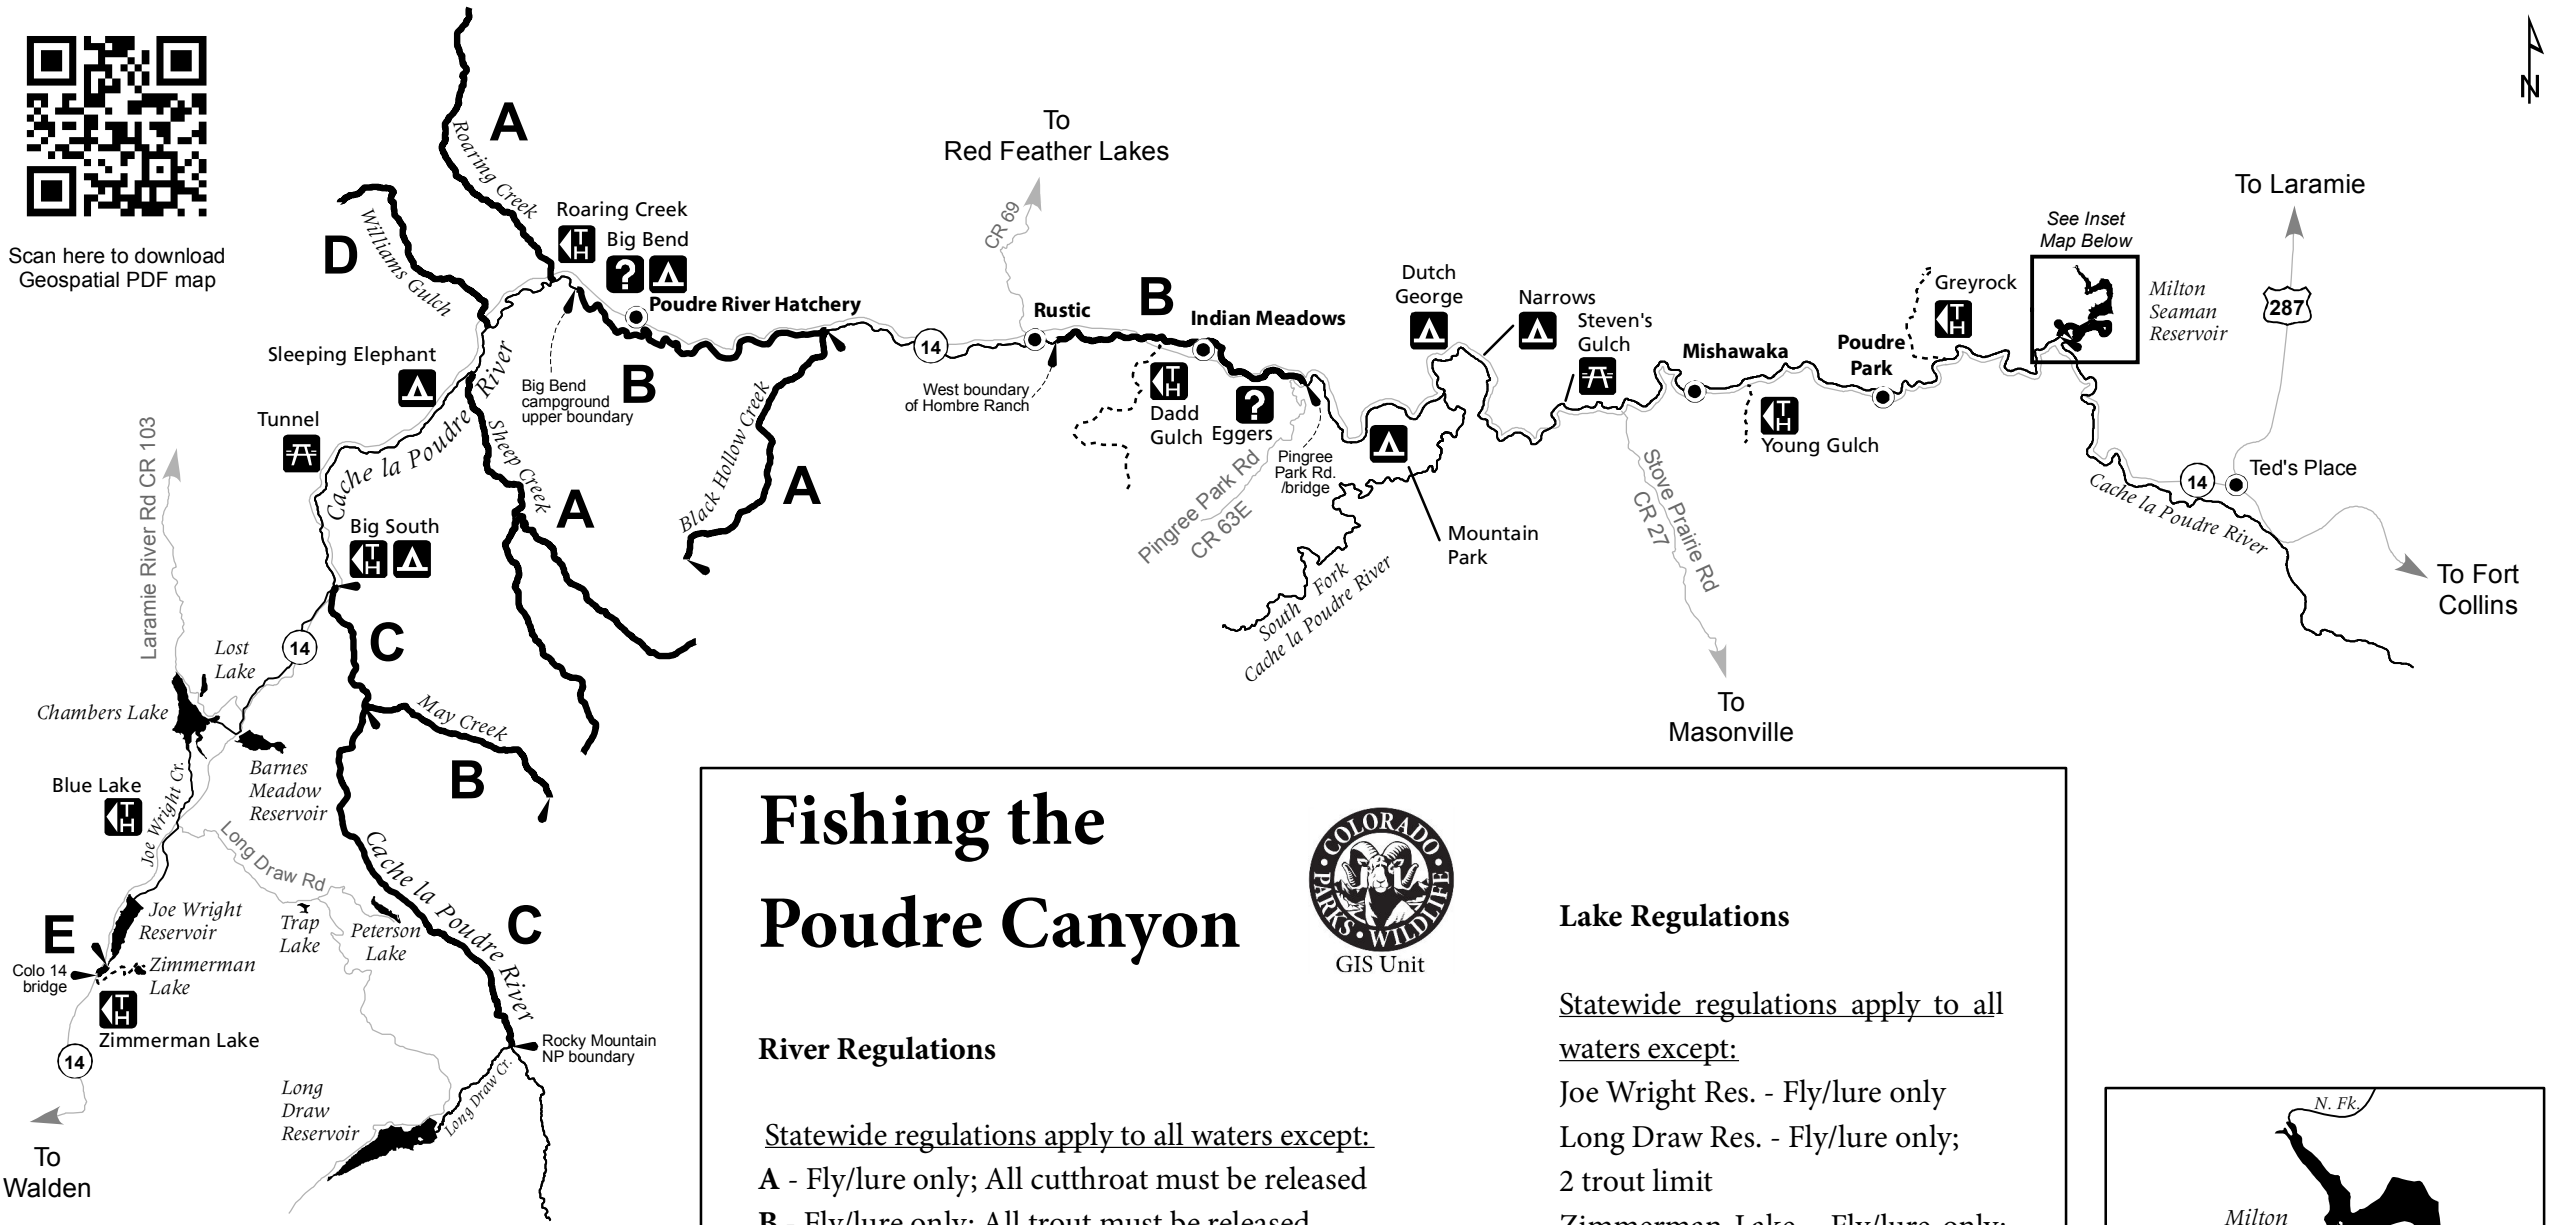

Scan here to download Geospatial PDF map

Fishing the Poudre Canyon

River Regulations

Statewide regulations apply to all waters except:

- A - Fly/lure only; All cutthroat must be released
- B - Fly/lure only; All trout must be released
- C - Fly/lure only; 2 trout limit
- D - Fishing prohibited
- E - Fly/lure only; Fishing prohibited from Jan. 1 - July 31

Lake Regulations

Statewide regulations apply to all waters except:

- Joe Wright Res. - Fly/lure only
- Long Draw Res. - Fly/lure only; 2 trout limit
- Zimmerman Lake - Fly/lure only; All trout must be released;
- Fishing prohibited in inlet area from Jan. 1 - July 31