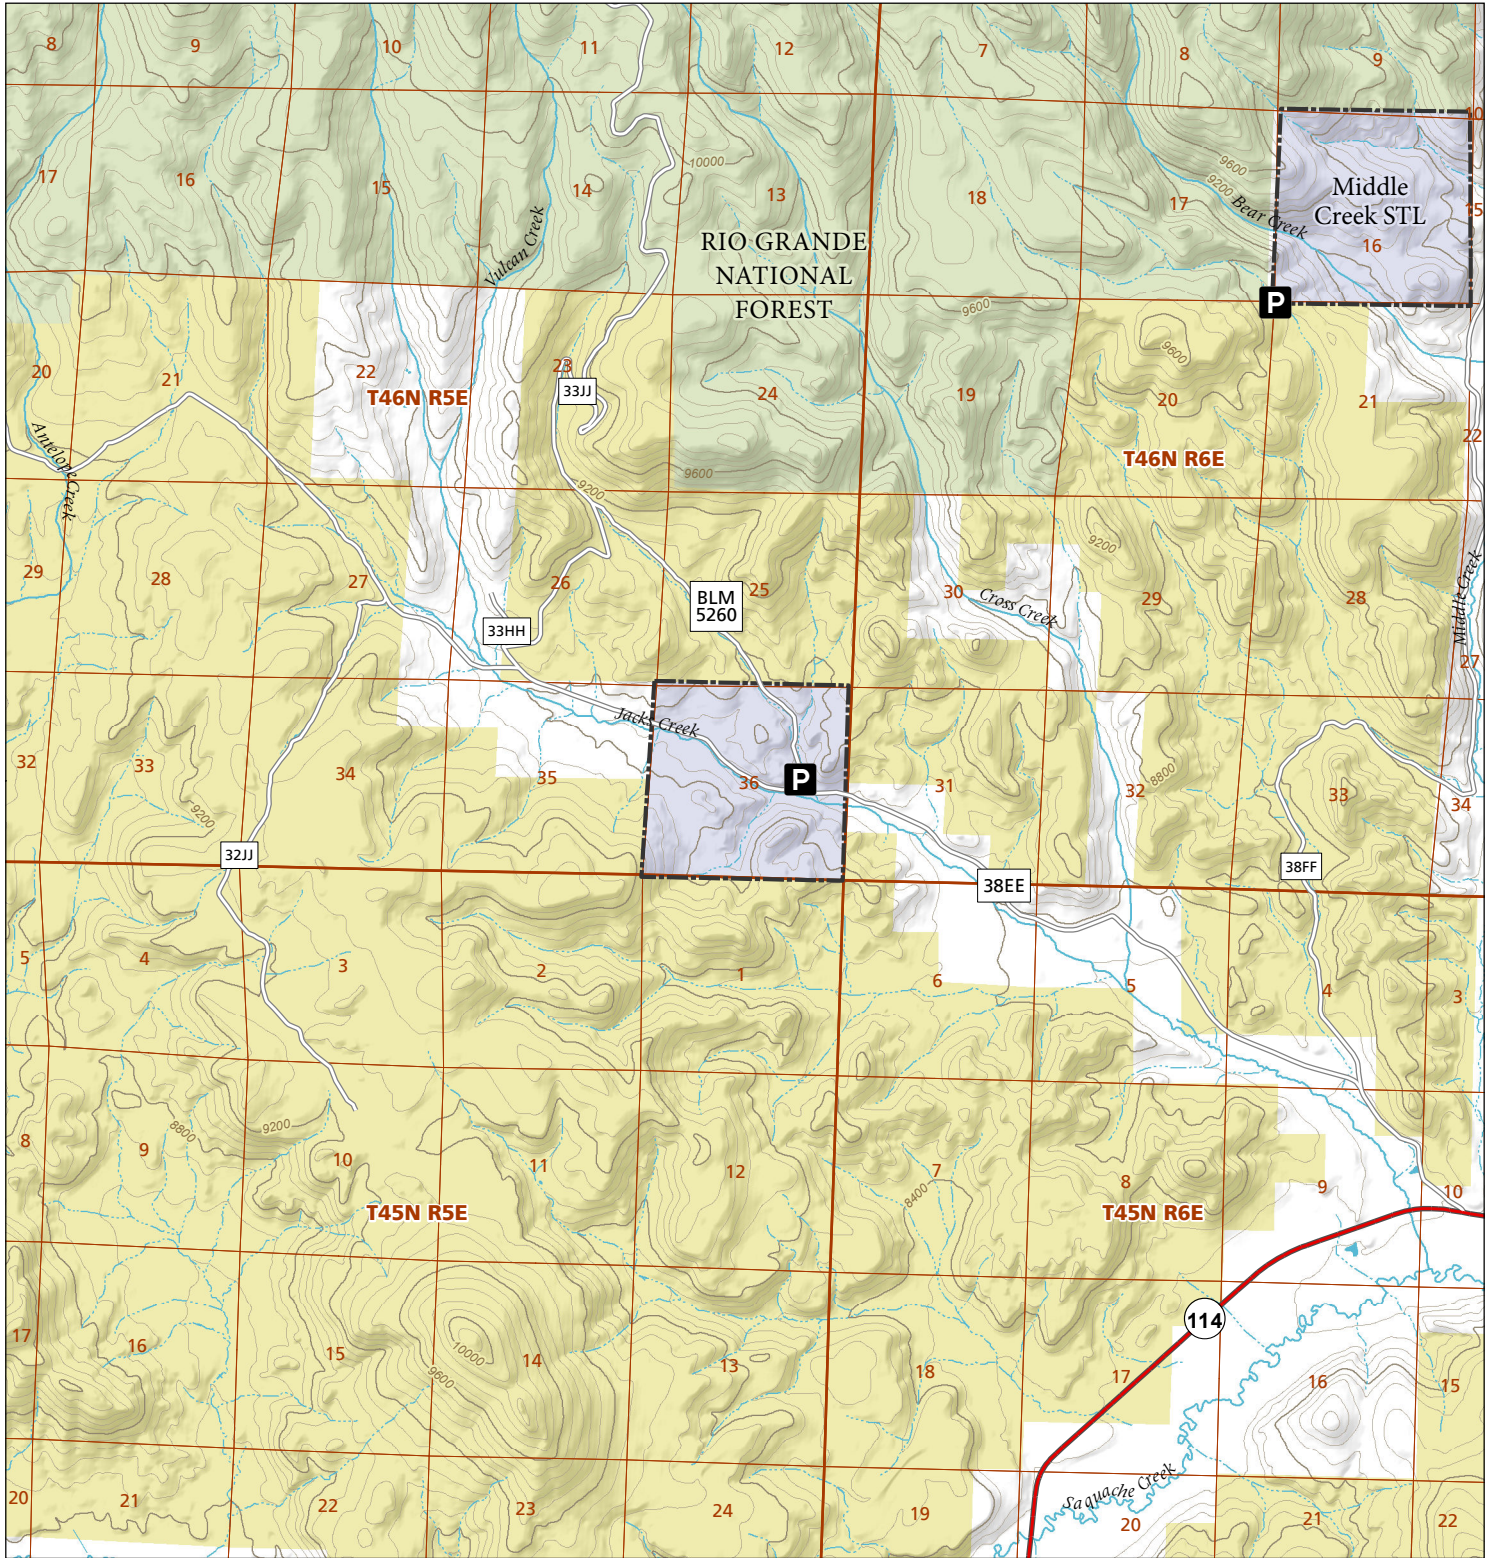

Jacks Creek

STL Hunting and Fishing Access Program

Please see the current Colorado State Recreation Lands brochure for listing of land use regulations and access points for this property and other SLB parcels open for wildlife related recreation. Also refer to the CPW Fishing and Hunting information brochure for current hunting and fishing regulations.

Map Updated: 9/6/2023

-  STL Boundary
-  Parking
-  BLM
-  US Forest Service
-  No Public Access