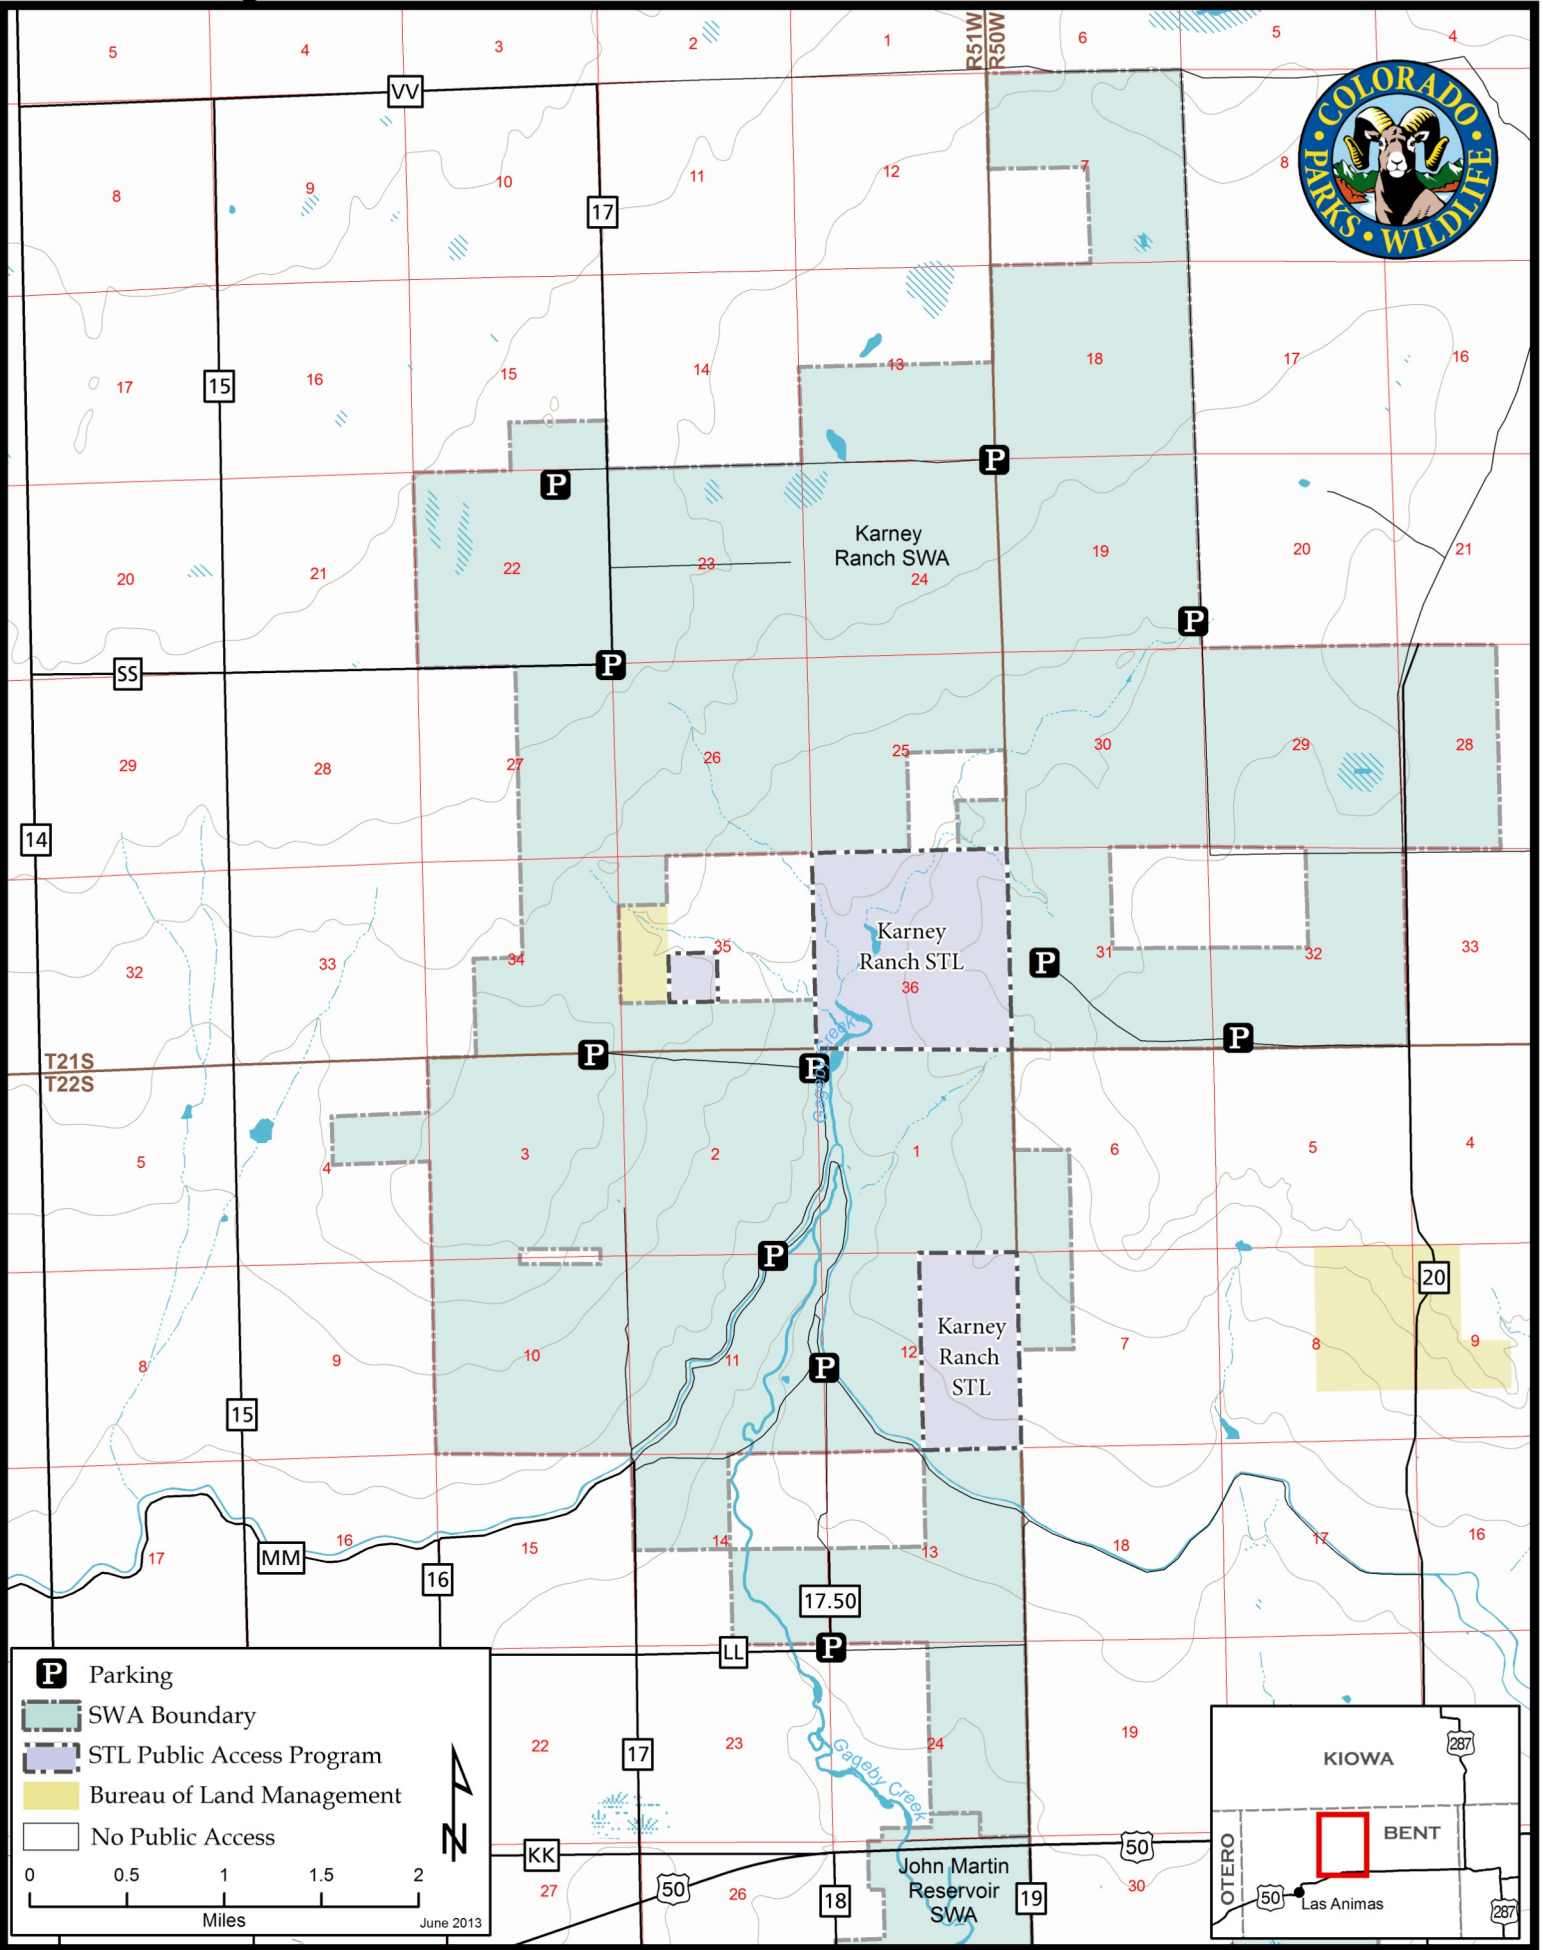

Karney Ranch STL Public Access Program

Please see the current Colorado State Recreation Lands brochure for listing of land use regulations and access points for this property and other SLB parcels open for wildlife related recreation. Also refer to the CPW Fishing and Hunting information brochure for current hunting and fishing regulations.

P Parking

SWA Boundary

STL Public Access Program

Bureau of Land Management

No Public Access

0 0.5 1 1.5 2
Miles

June 2013