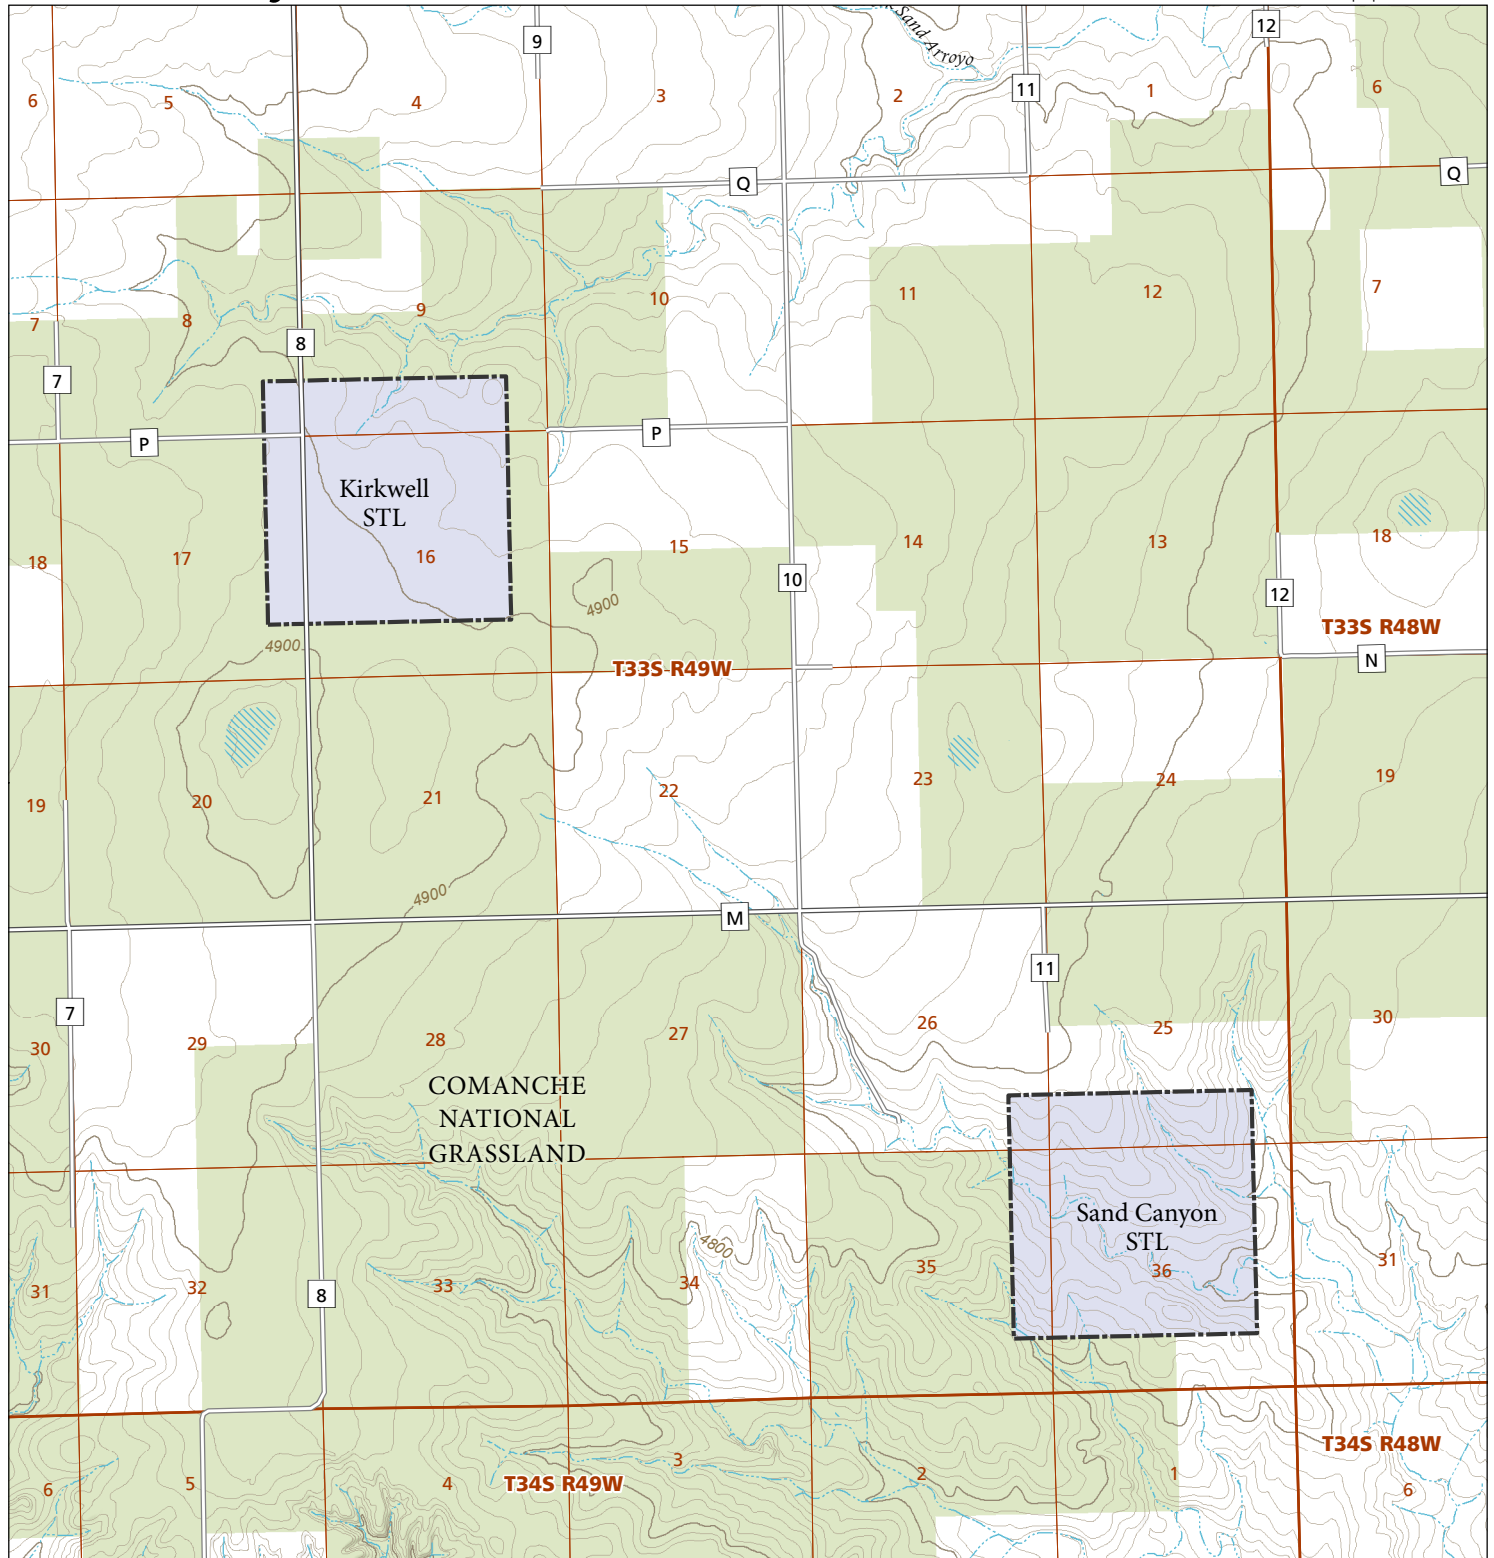

Kirkwell & Sand Canyon

STL Hunting and Fishing Access Program

Please see the current Colorado State Recreation Lands brochure for listing of land use regulations and access points for this property and other SLB parcels open for wildlife related recreation. Also refer to the CPW Fishing and Hunting information brochure for current hunting and fishing regulations.

Map Updated: 8/24/2023

-  STL Boundary
-  US Forest Service
-  No Public Access