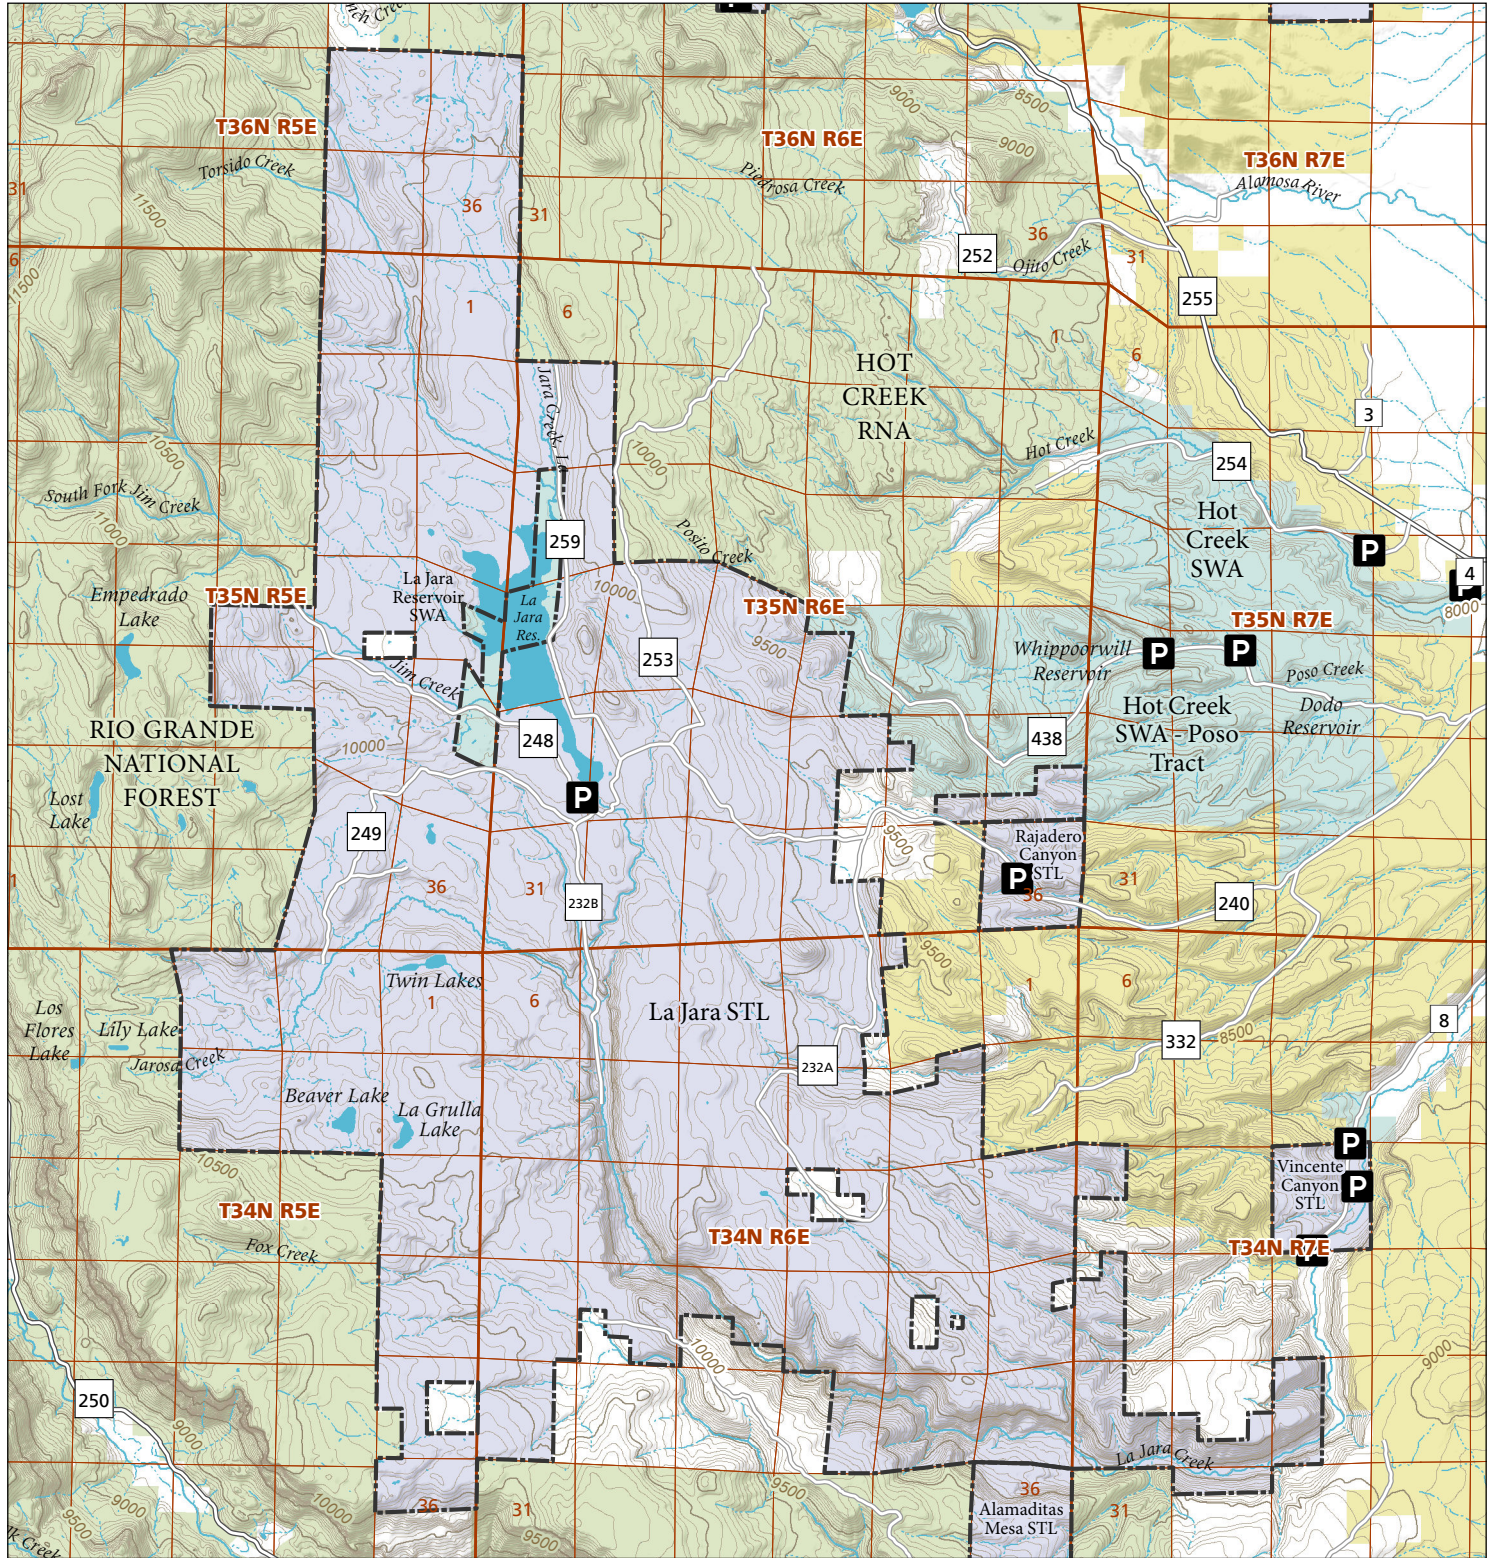

La Jara

STL Hunting and Fishing Access Program

Please see the current Colorado State Recreation Lands brochure for listing of land use regulations and access points for this property and other SLB parcels open for wildlife related recreation. Also refer to the CPW Fishing and Hunting information brochure for current hunting and fishing regulations.

Map Updated: 9/21/2023

-  STL Boundary
-  SWA
-  BLM
-  US Forest Service
-  No Public Access
-  Parking