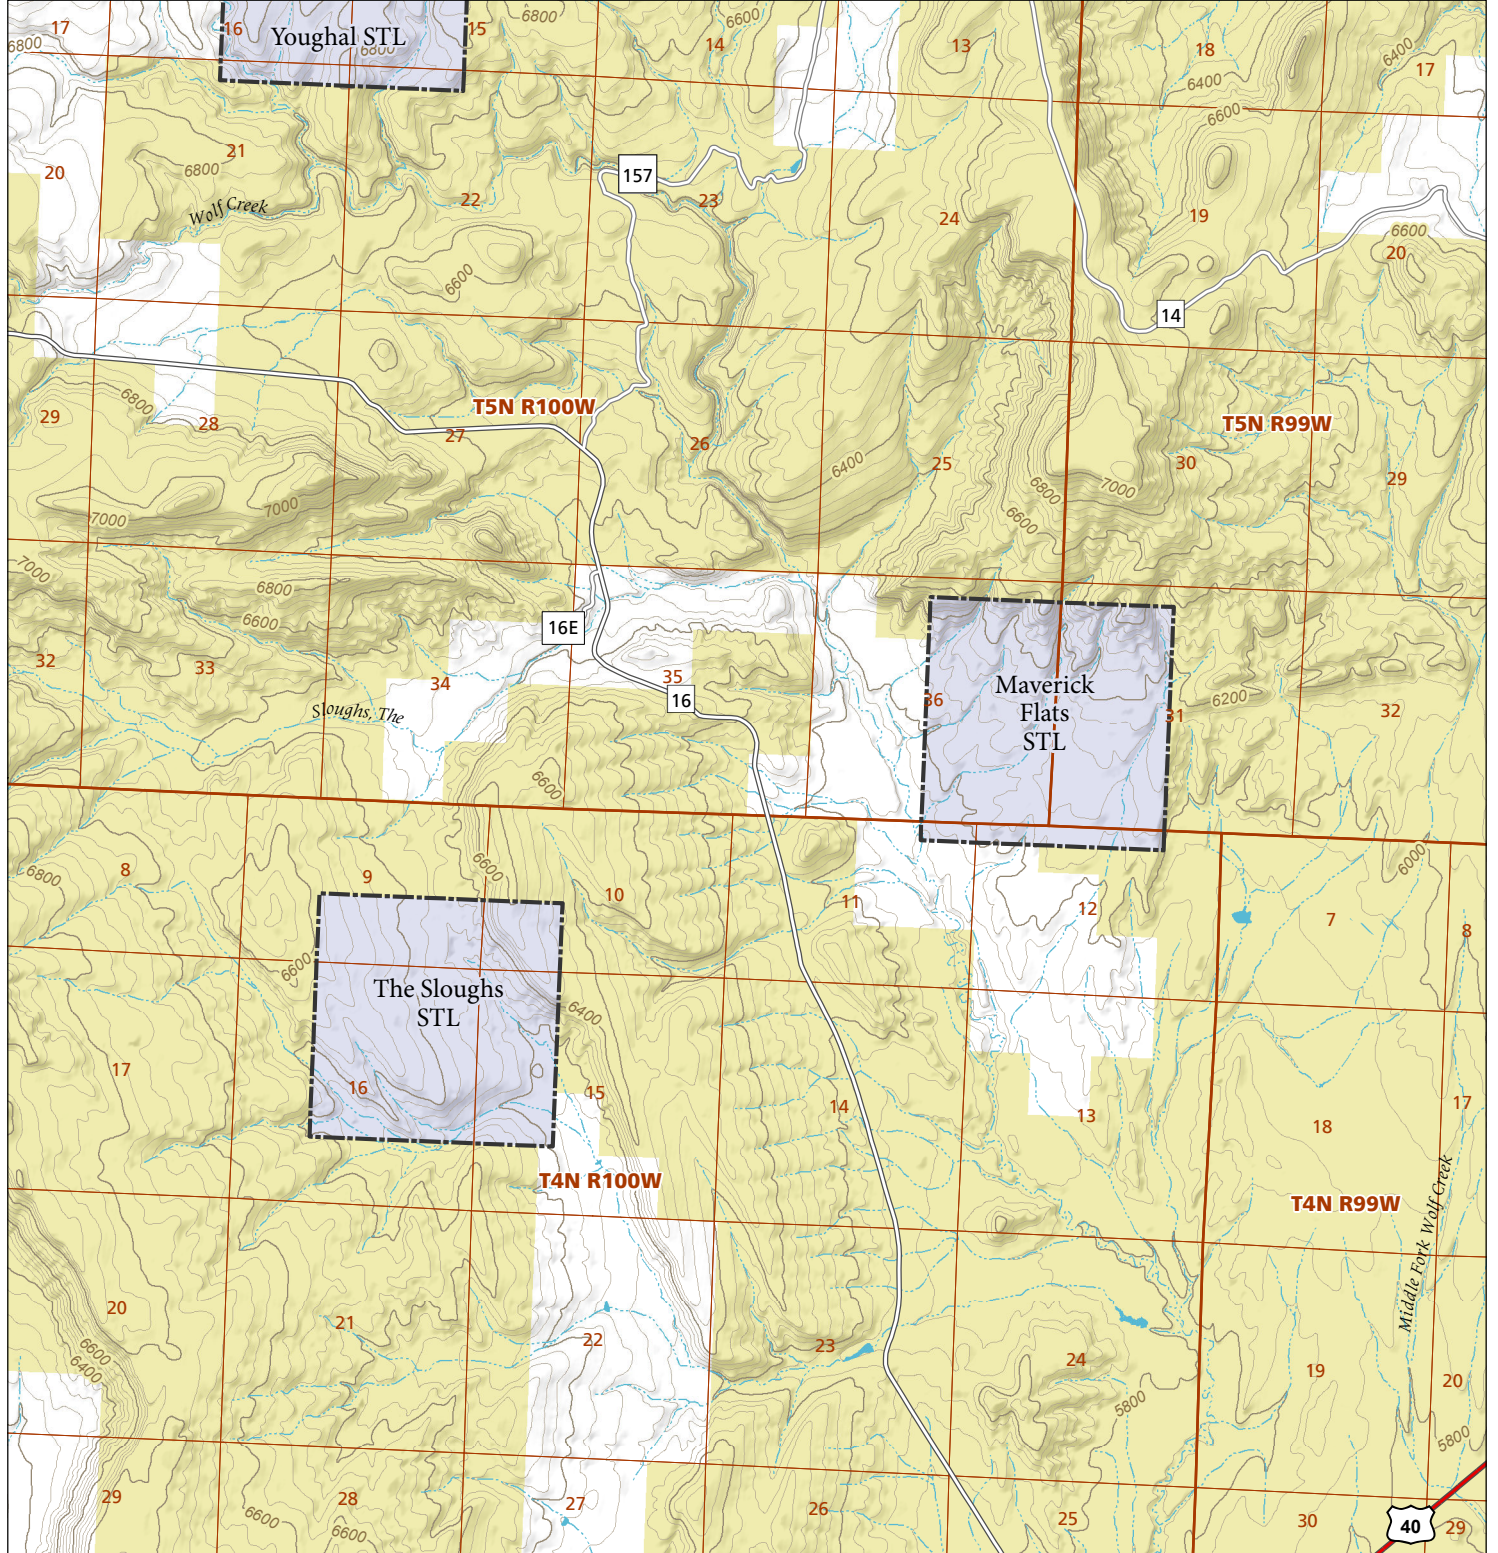

Maverick Flats & The Sloughs STL Hunting and Fishing Access Program

Please see the current Colorado State Recreation Lands brochure for listing of land use regulations and access points for this property and other SLB parcels open for wildlife related recreation. Also refer to the CPW Fishing and Hunting information brochure for current hunting and fishing regulations.

Map Updated: 9/18/2023

-  STL Boundary
-  BLM
-  No Public Access

0 0.5 1
Miles

A north arrow is located to the right of the scale bar.