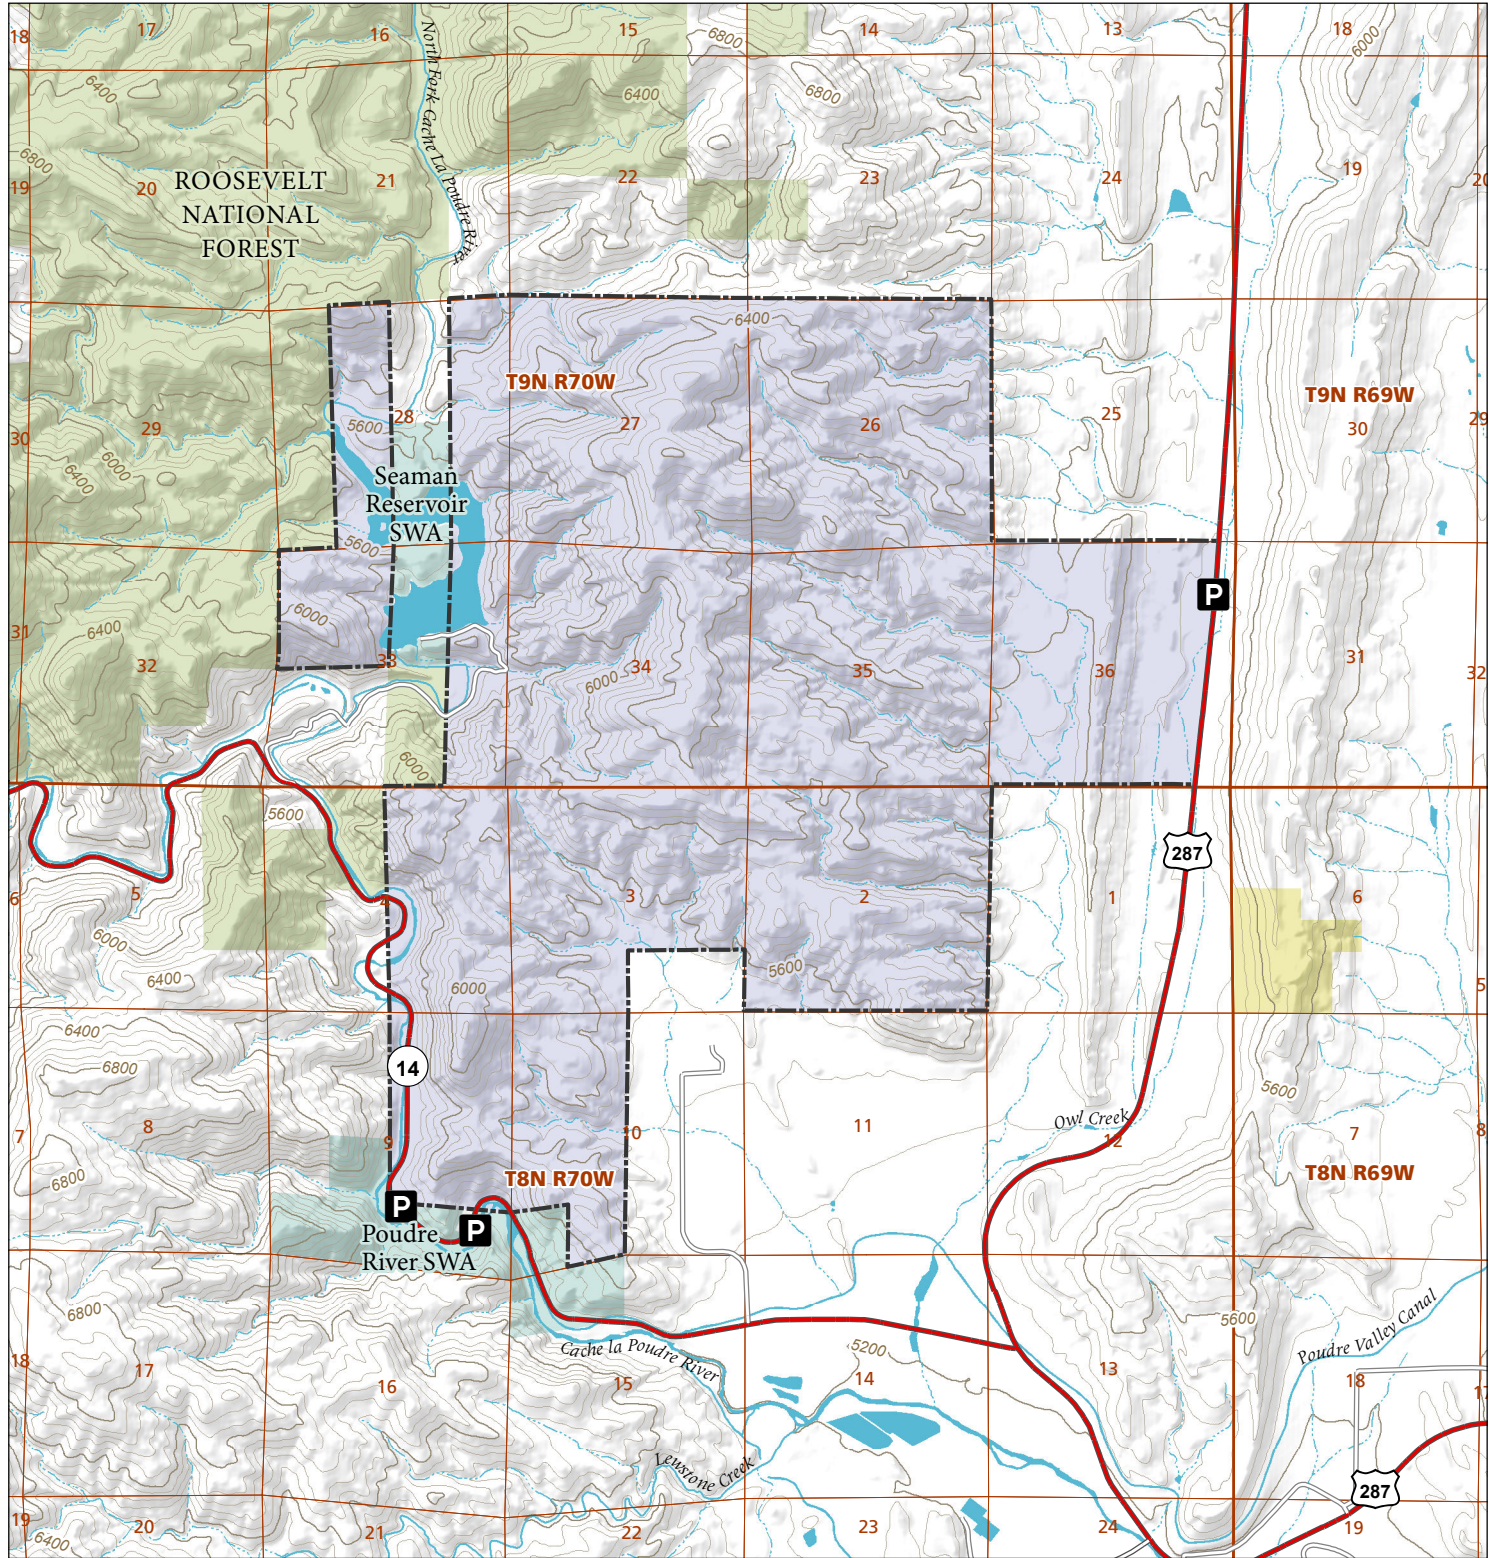

Poudre River

STL Hunting and Fishing Access Program

Please see the current Colorado State Recreation Lands brochure for listing of land use regulations and access points for this property and other SLB parcels open for wildlife related recreation. Also refer to the CPW Fishing and Hunting information brochure for current hunting and fishing regulations.

Map Updated: 9/20/2023

-  STL Boundary
-  SWA
-  Parking
-  BLM
-  US Forest Service
-  No Public Access