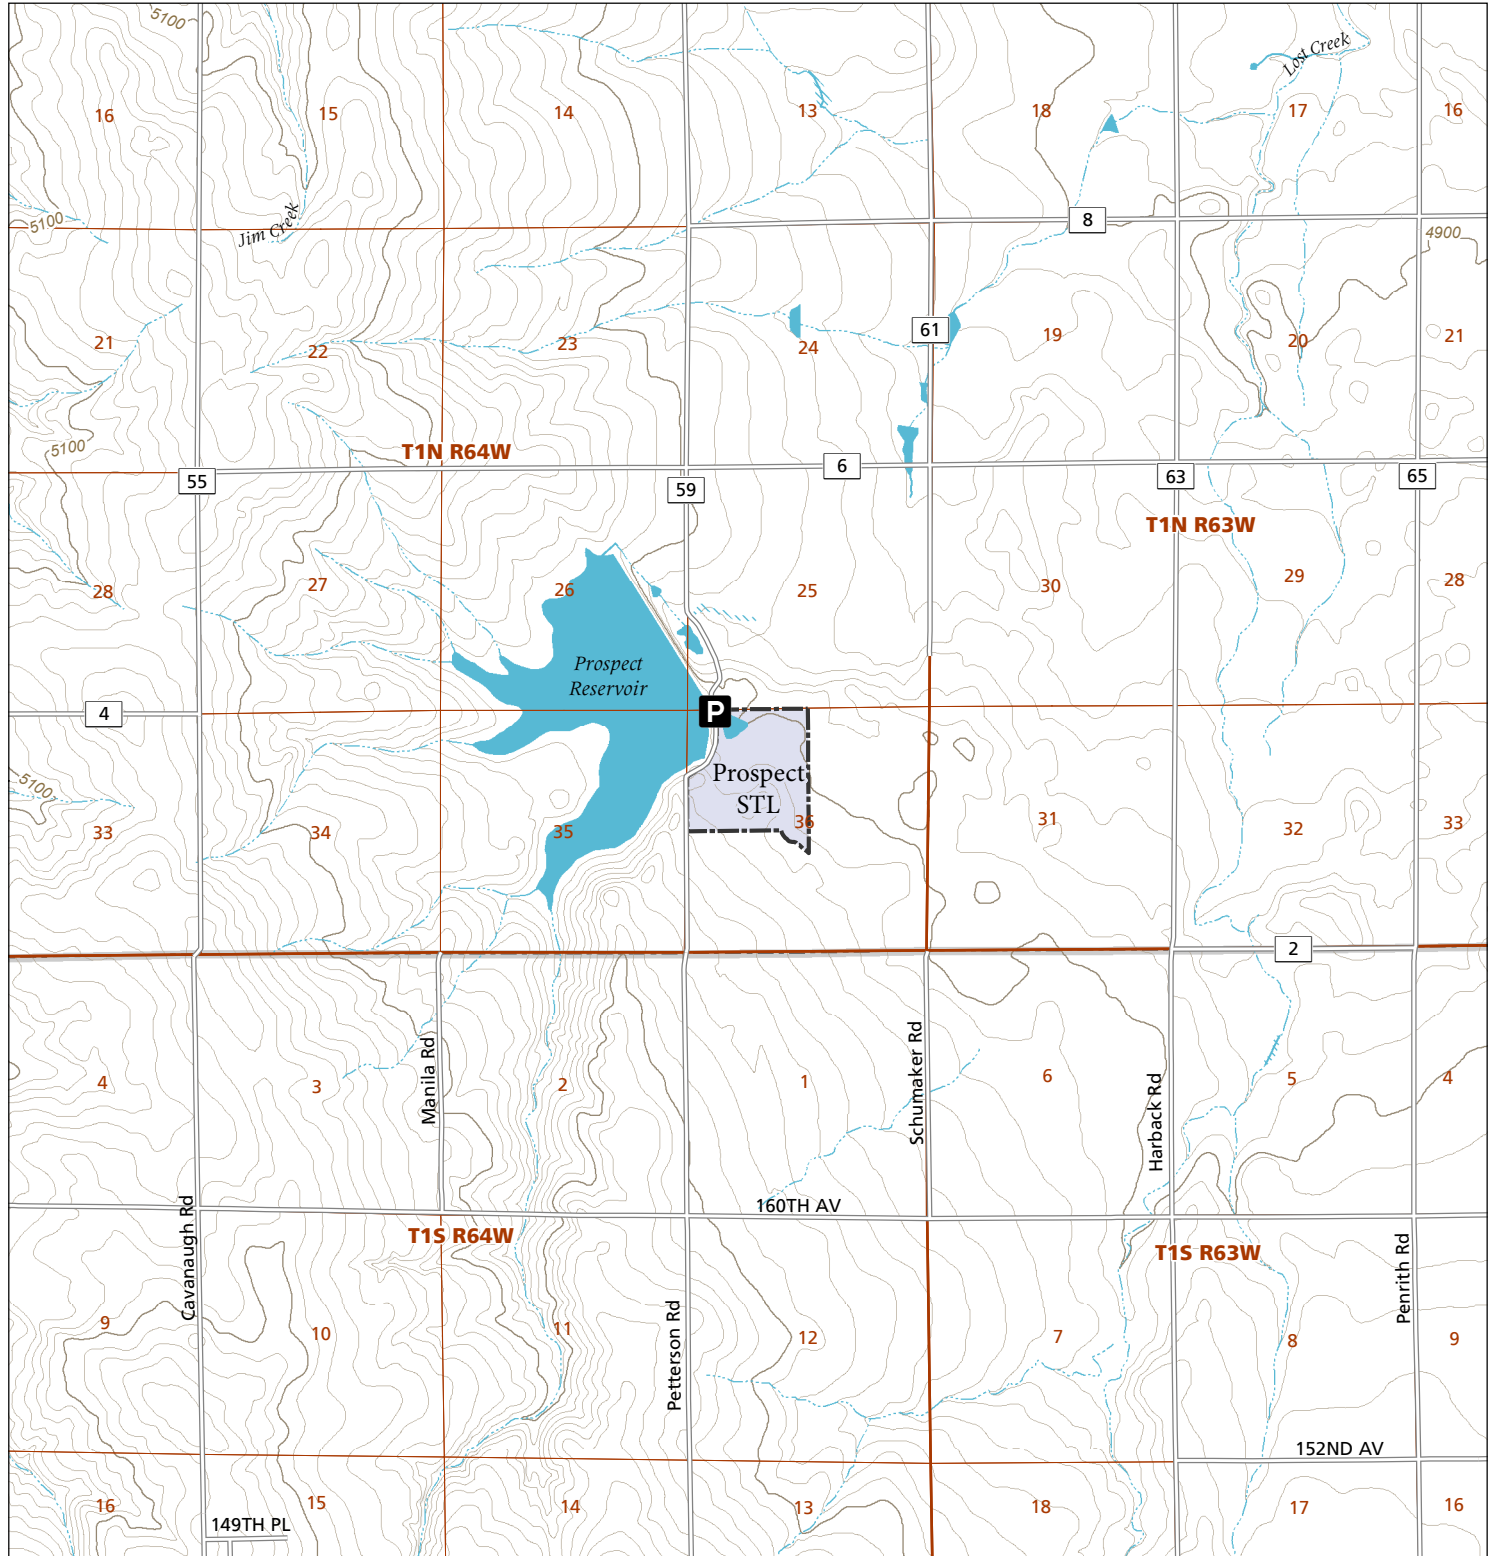

## STL Hunting and Fishing Access Program

Please see the current Colorado State Recreation Lands brochure for listing of land use regulations and access points for this property and other SLB parcels open for wildlife related recreation. Also refer to the CPW Fishing and Hunting information brochure for current hunting and fishing regulations.

Map Updated: 9/20/2023

-  STL Boundary
-  No Public Access
-  Parking