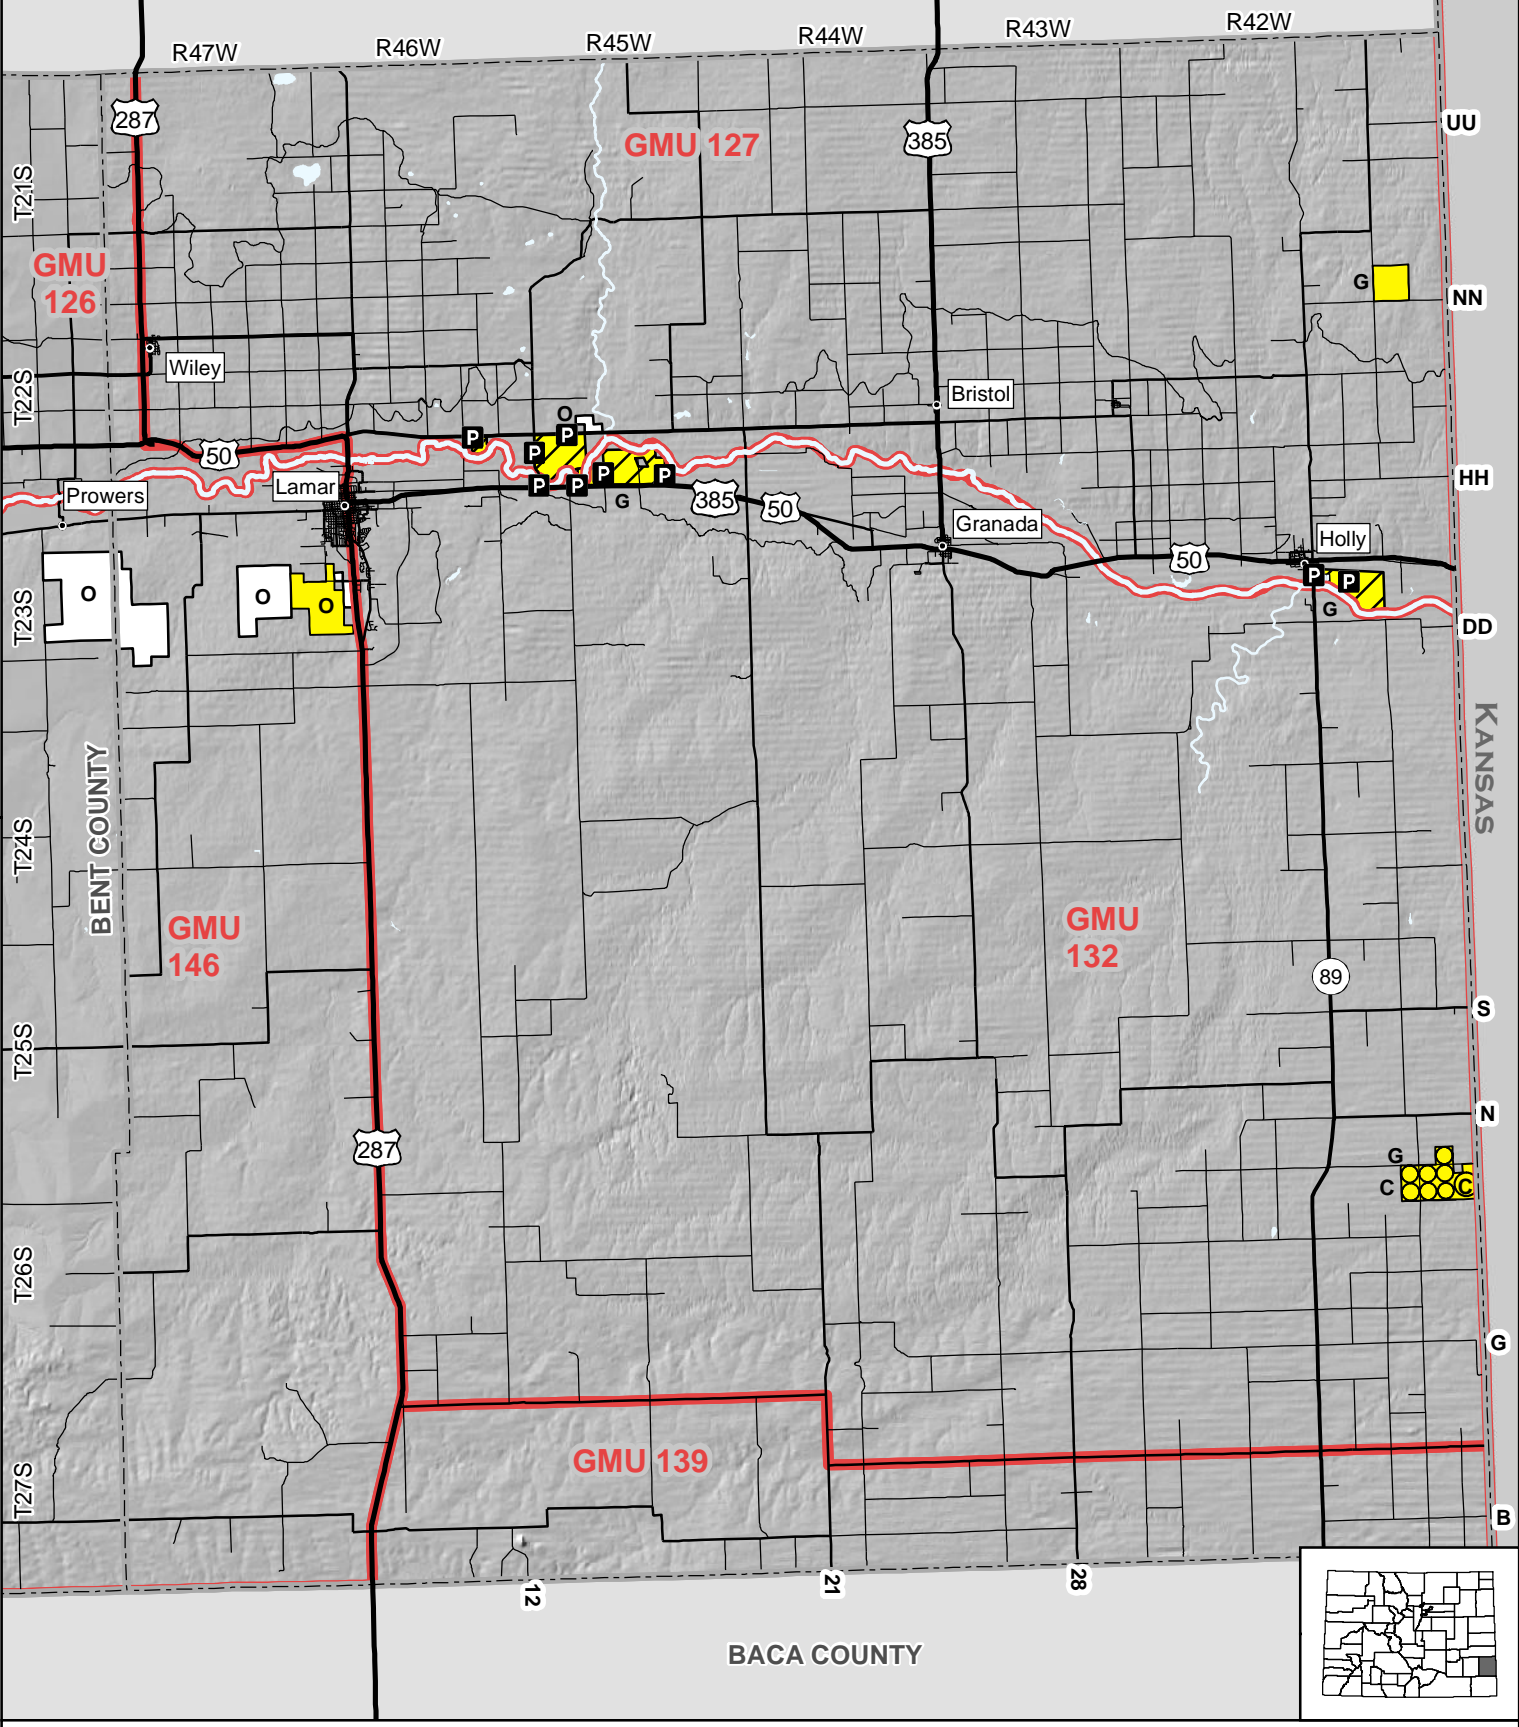

KIOWA COUNTY

Prowers County

G - Grass
C - Corn
W - Wheat
O - Other

□ Open to small game hunting only

■ Open to small and big game hunting

 Big game GMU boundary*

 Exchange of use open to hunting

*For more detailed GMU boundaries and walk-in fields please see the CPW Hunting Atlas.
<http://ndismaps.nrel.colostate.edu/huntingatlas>