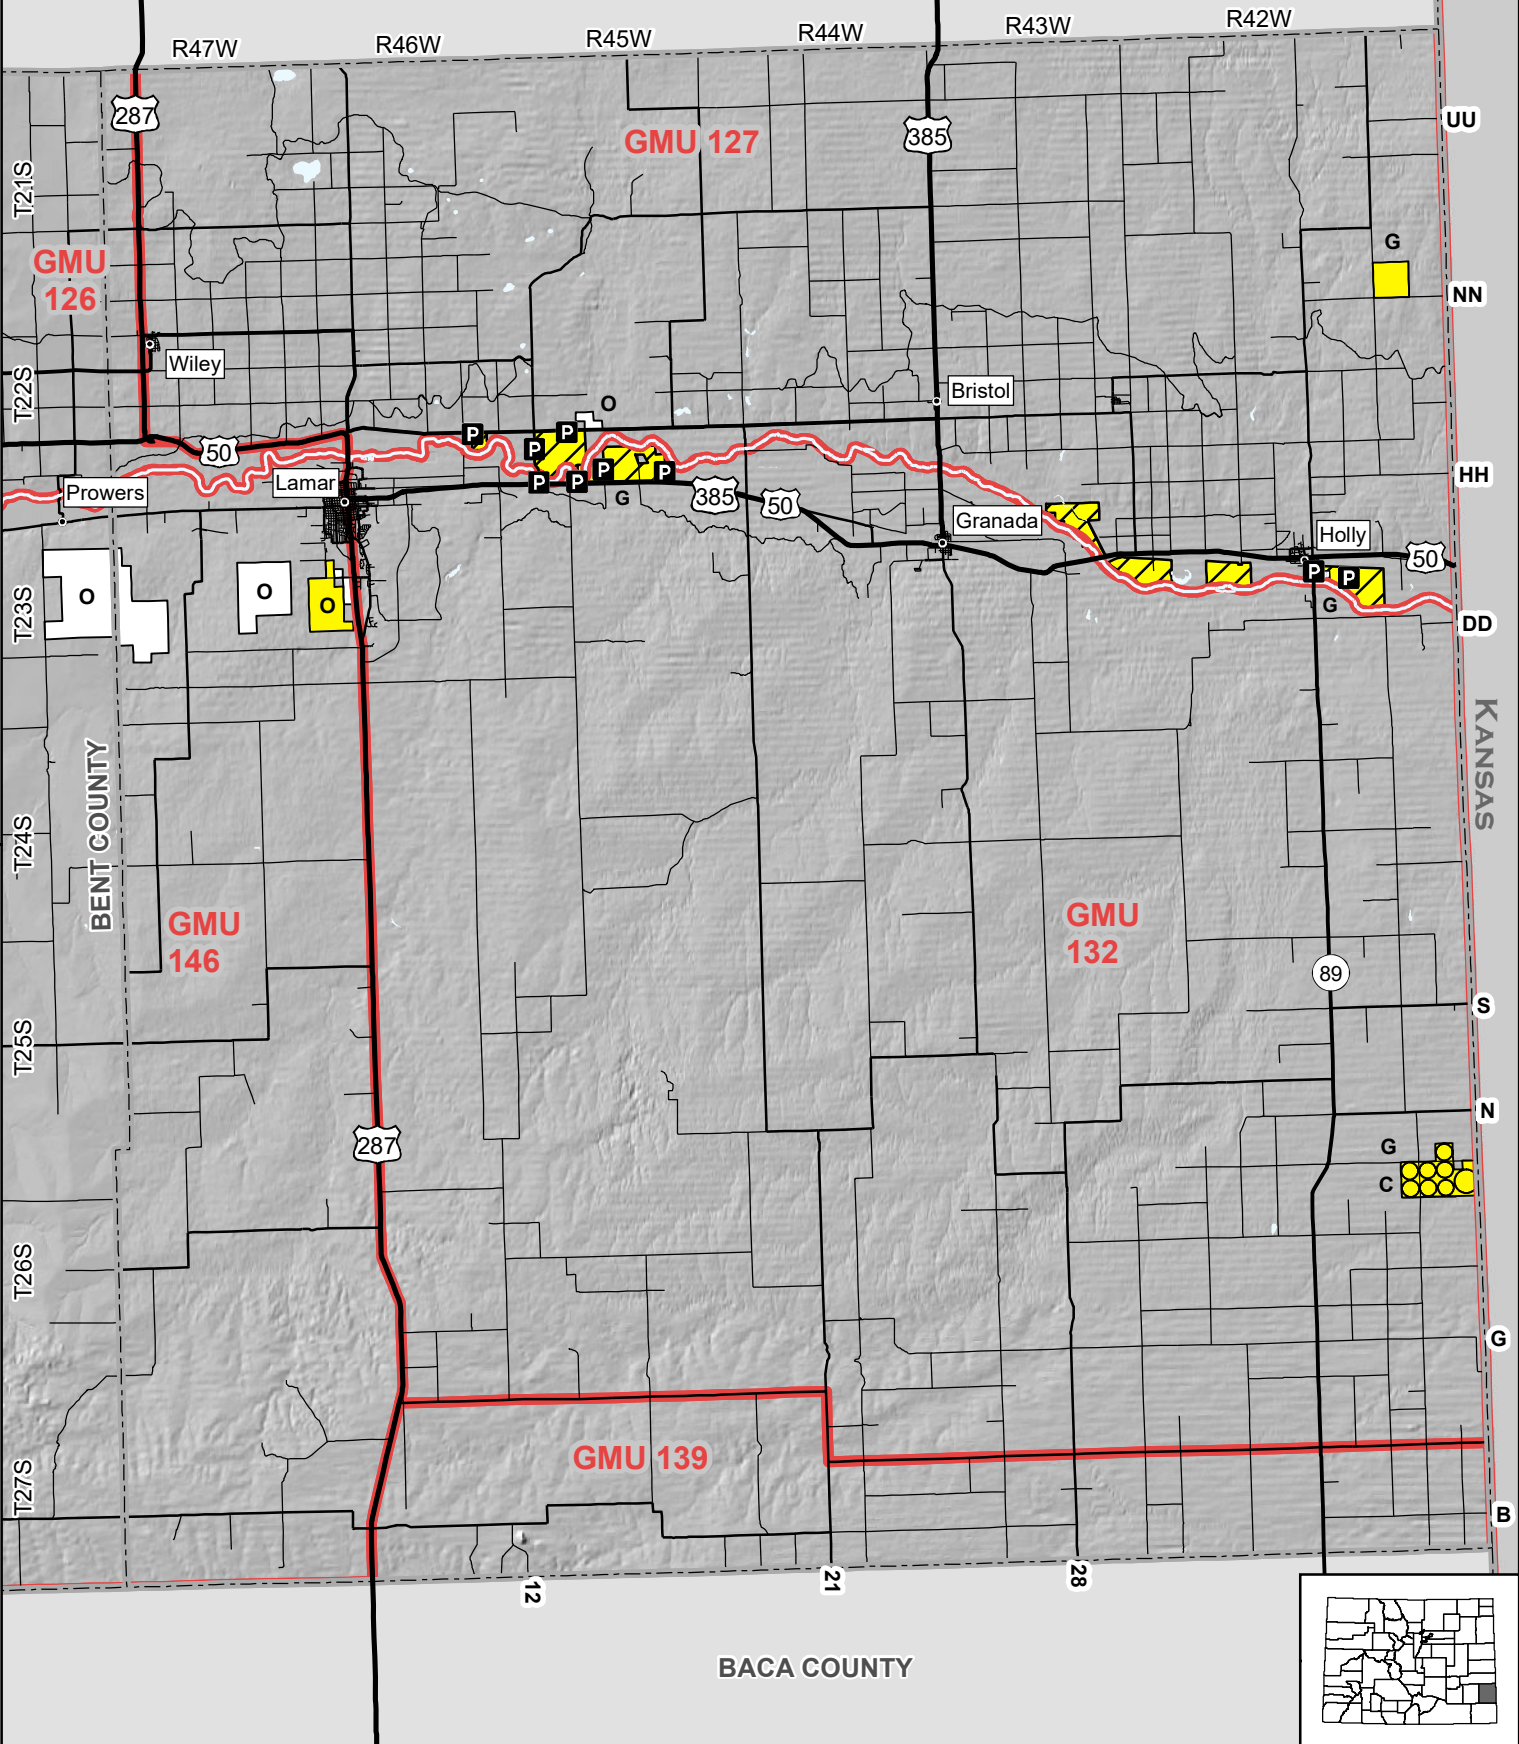

KIOWA COUNTY

Prowers County

- G - Grass
- C - Corn
- W - Wheat
- O - Other

-  Open to small game hunting only
-  Open to small and big game hunting

-  Big game GMU boundary*
-  Exchange of use open to hunting

*For more detailed GMU boundaries and walk-in fields please see the CPW Hunting Atlas. <http://ndismaps.nrel.colostate.edu/huntingatlas>