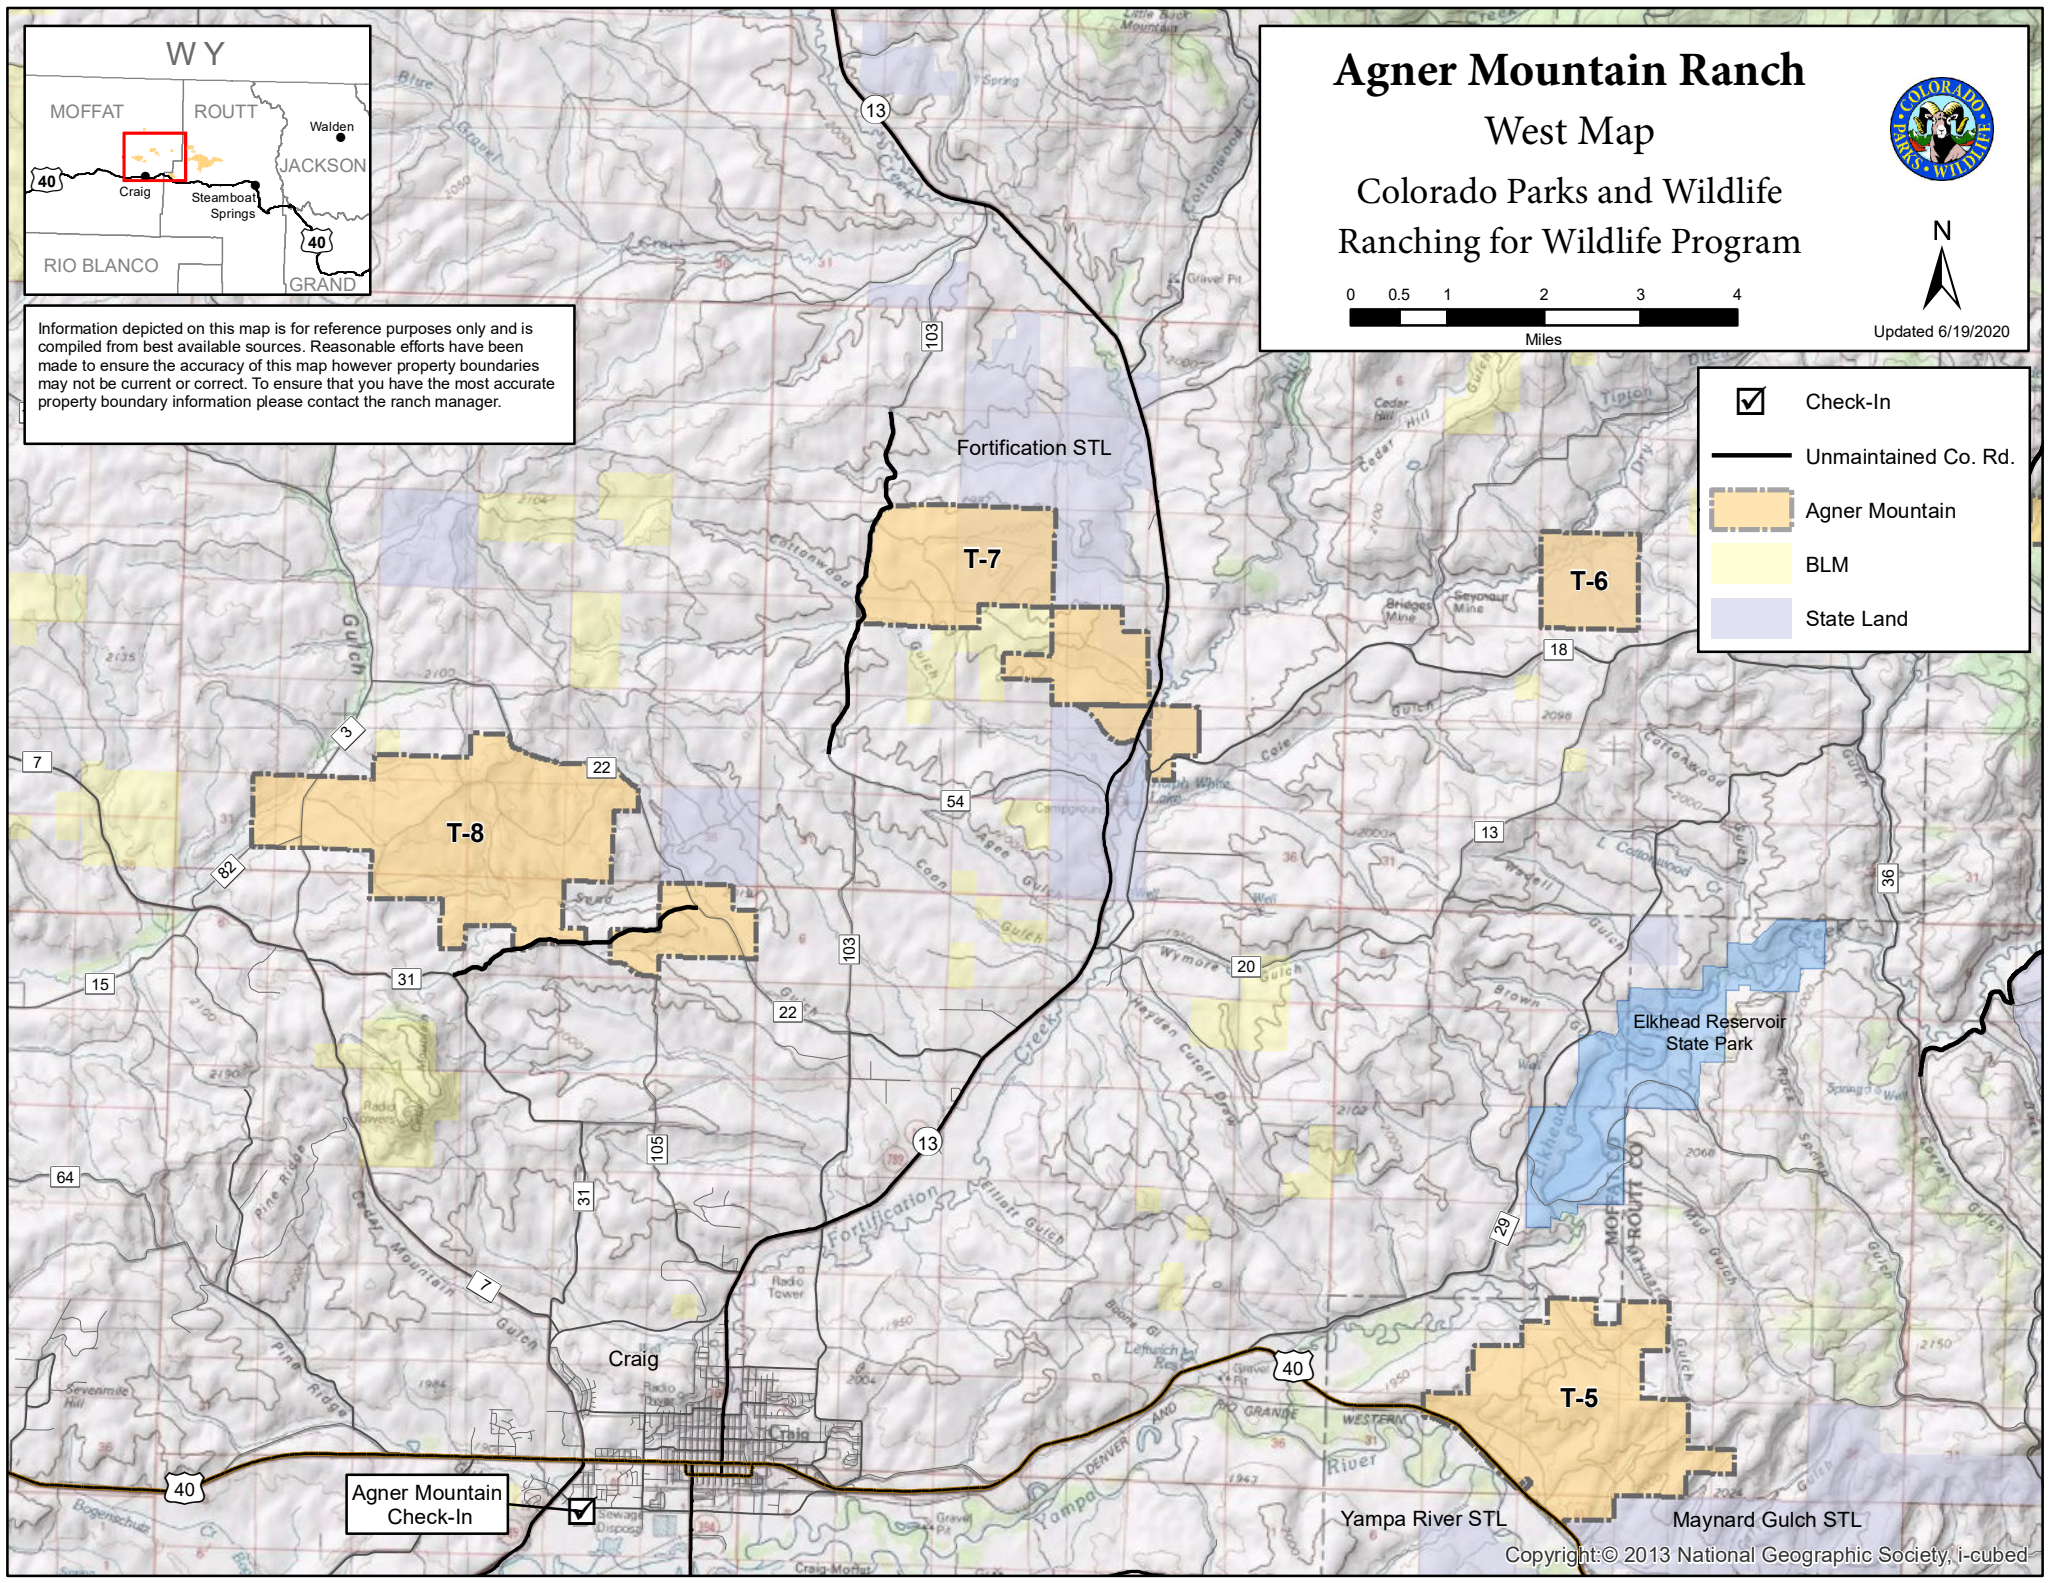

Agner Mountain Ranch

West Map

Colorado Parks and Wildlife
Ranching for Wildlife Program

Updated 6/19/2020

Information depicted on this map is for reference purposes only and is compiled from best available sources. Reasonable efforts have been made to ensure the accuracy of this map however property boundaries may not be current or correct. To ensure that you have the most accurate property boundary information please contact the ranch manager.

- Check-In
- Unmaintained Co. Rd.
- Agner Mountain
- BLM
- State Land

Agner Mountain Check-In