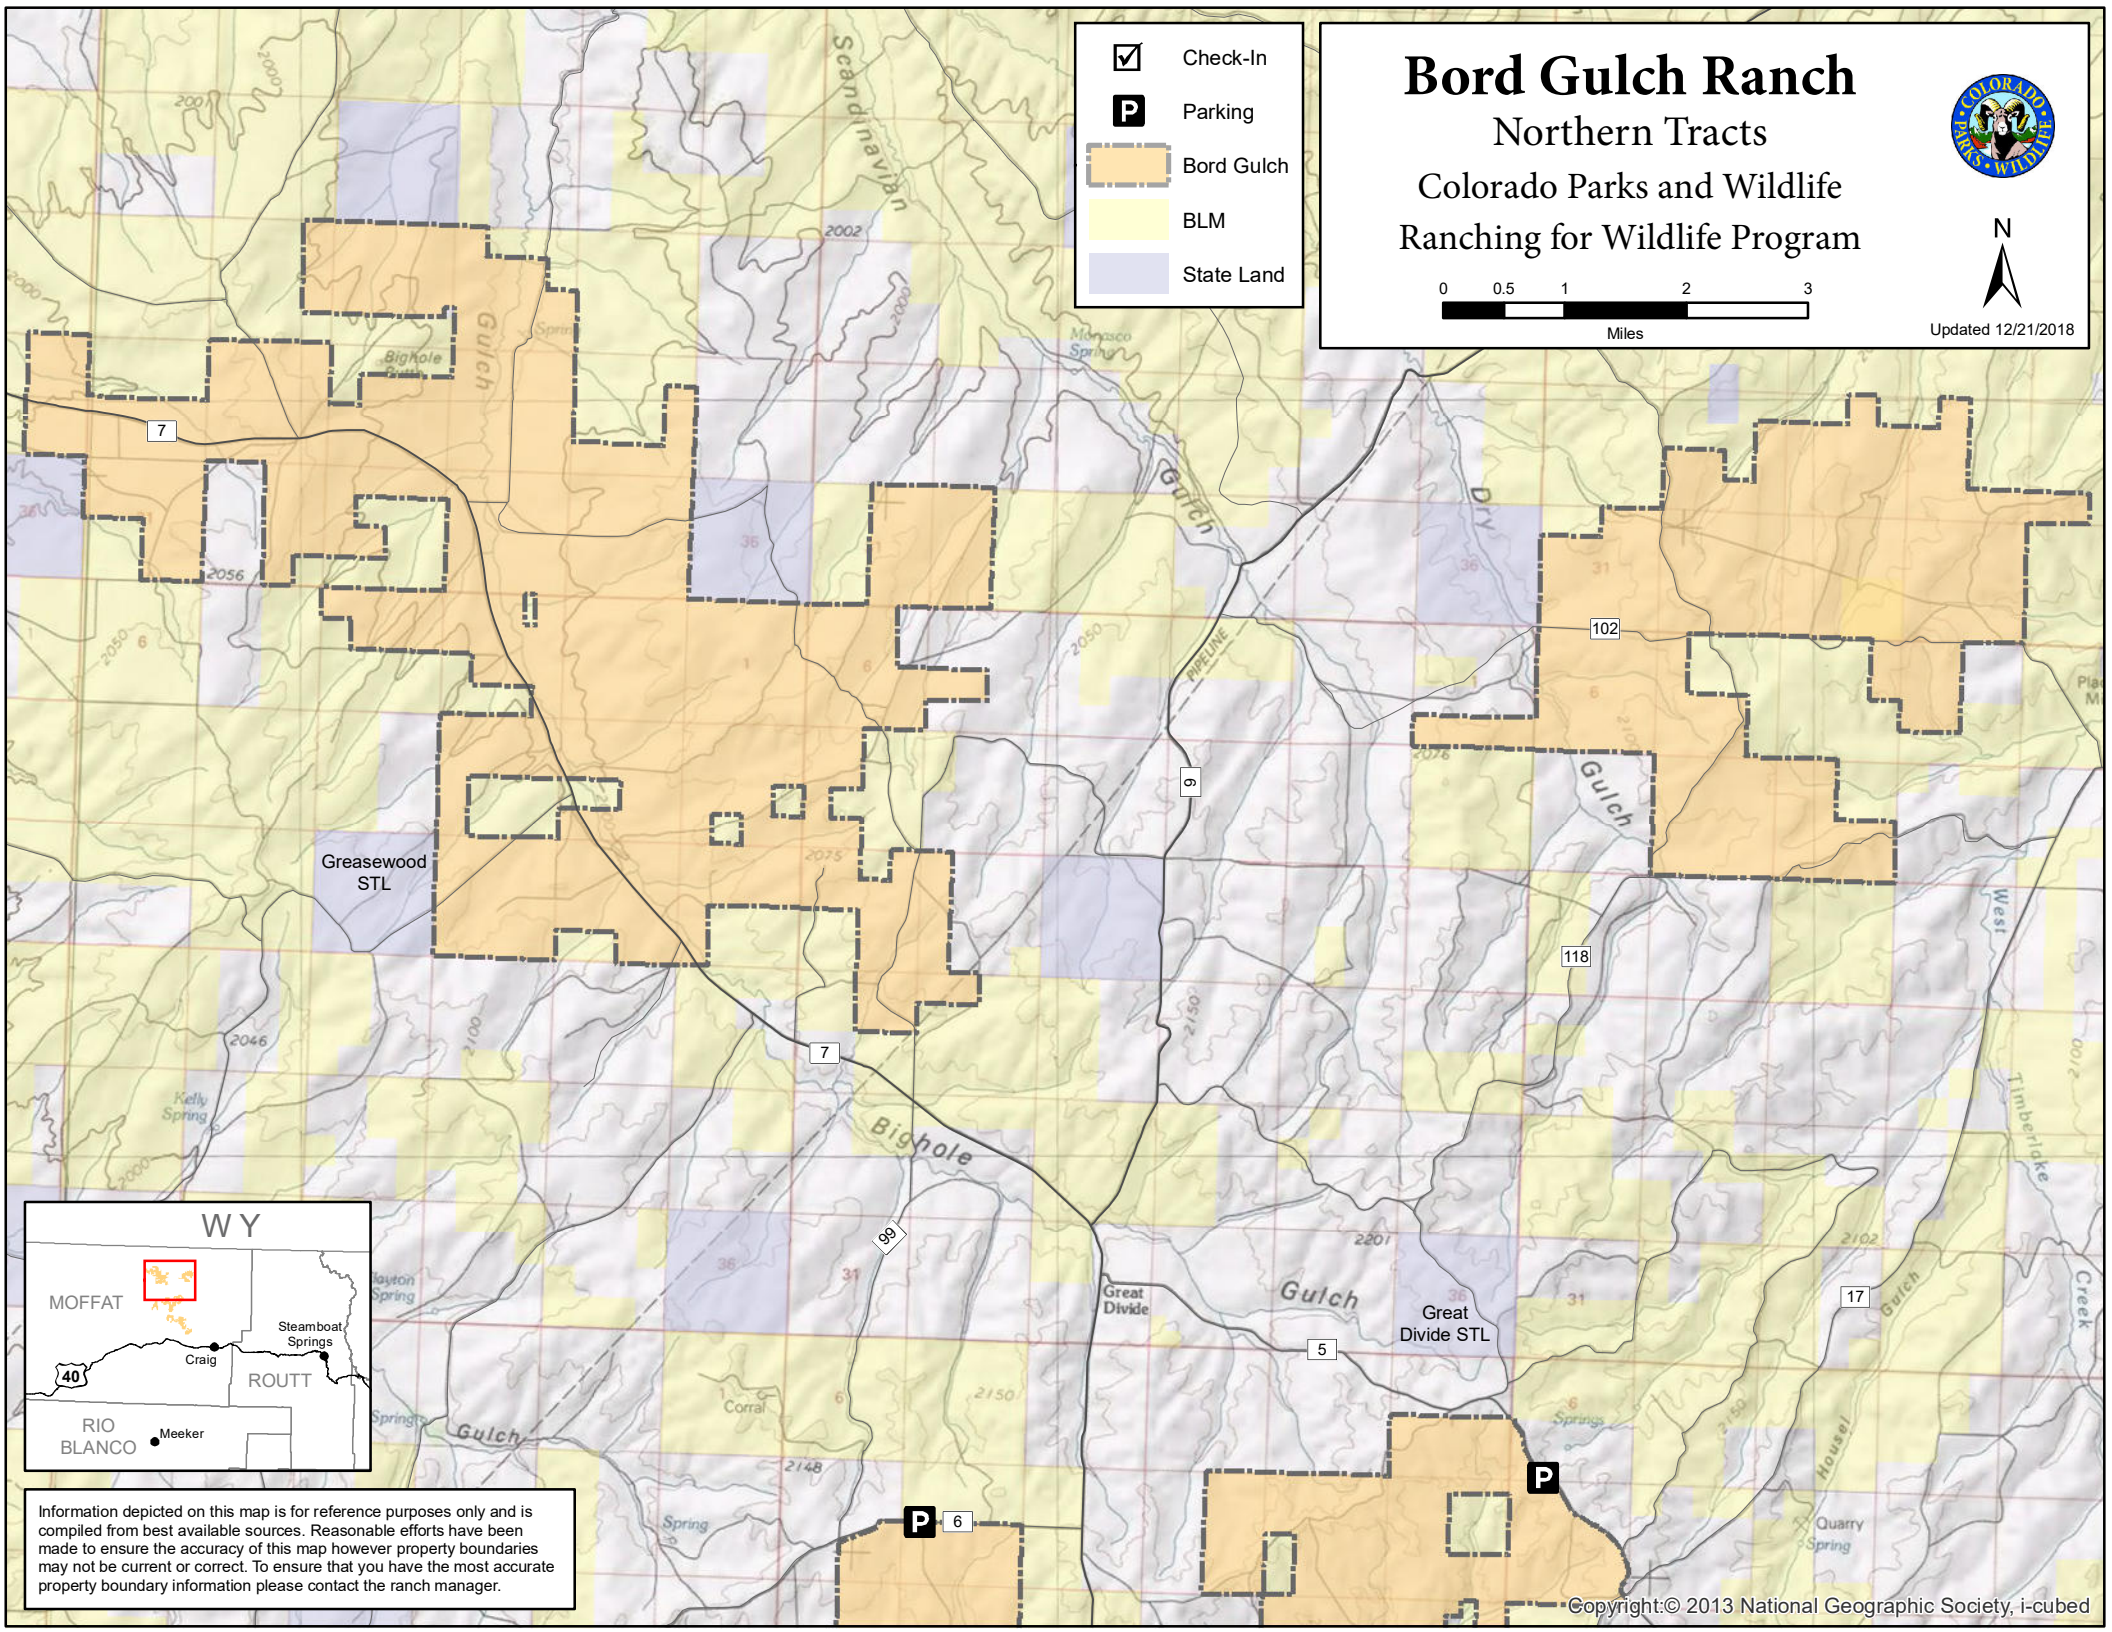

Bord Gulch Ranch

Northern Tracts

Colorado Parks and Wildlife

Ranching for Wildlife Program

Updated 12/21/2018

- Check-In
- P** Parking
- Bord Gulch
- BLM
- State Land

Information depicted on this map is for reference purposes only and is compiled from best available sources. Reasonable efforts have been made to ensure the accuracy of this map however property boundaries may not be current or correct. To ensure that you have the most accurate property boundary information please contact the ranch manager.