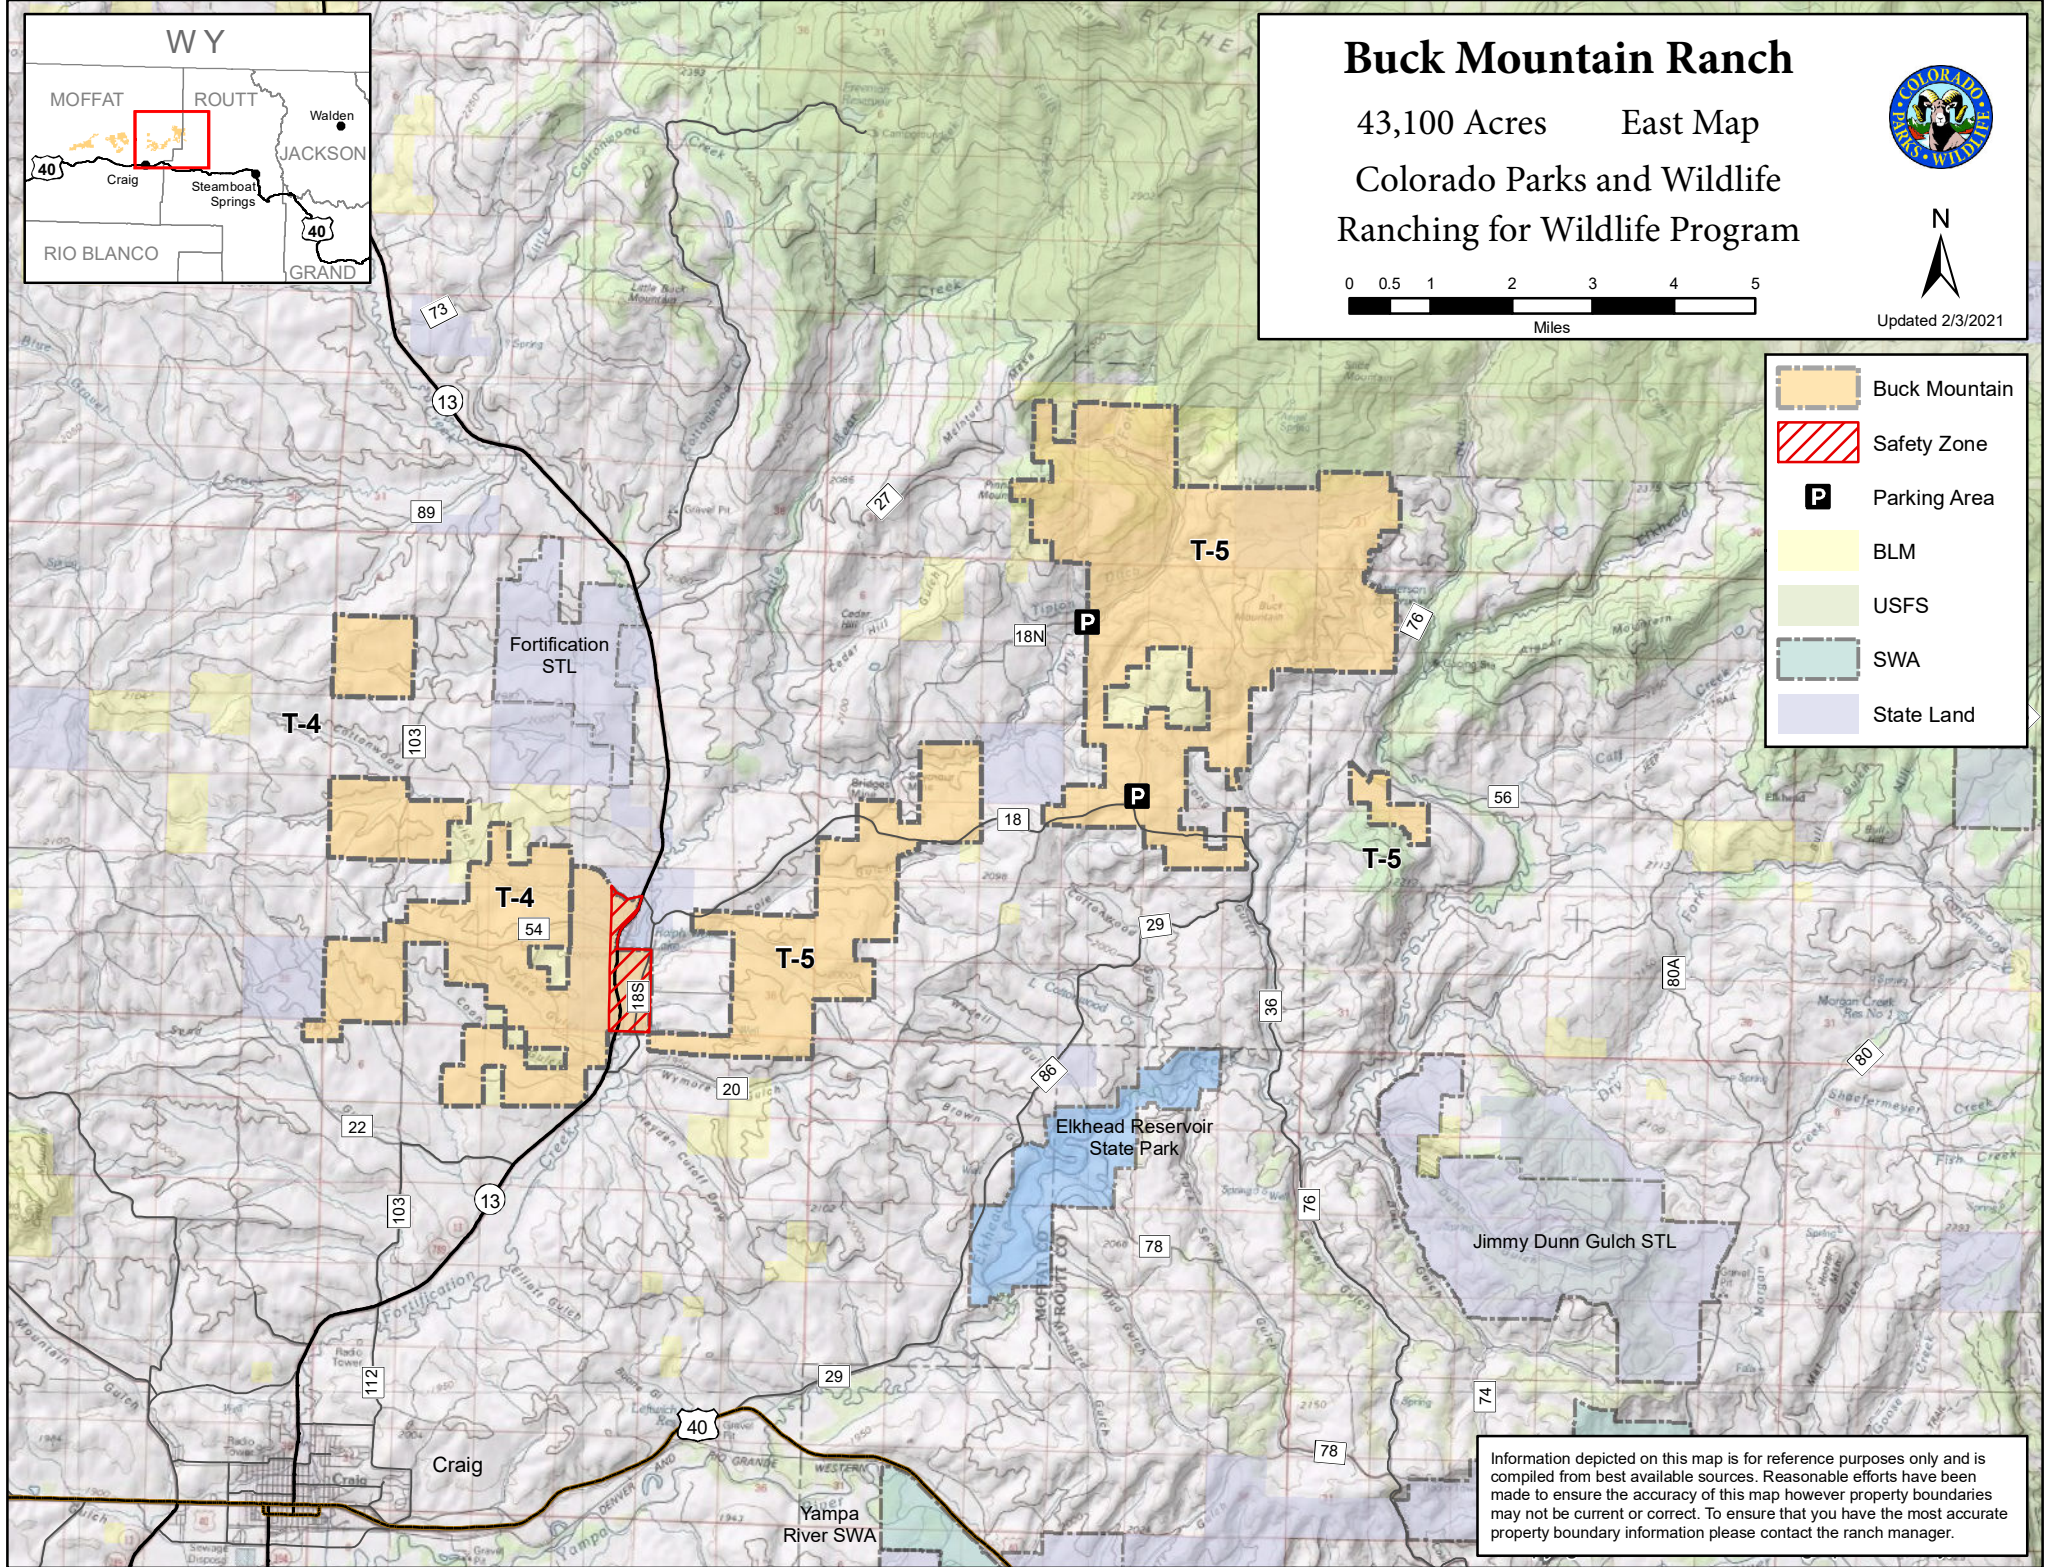

# Buck Mountain Ranch

43,100 Acres East Map

Colorado Parks and Wildlife

Ranching for Wildlife Program

Updated 2/3/2021

-  Buck Mountain
-  Safety Zone
-  Parking Area
-  BLM
-  USFS
-  SWA
-  State Land

Information depicted on this map is for reference purposes only and is compiled from best available sources. Reasonable efforts have been made to ensure the accuracy of this map however property boundaries may not be current or correct. To ensure that you have the most accurate property boundary information please contact the ranch manager.