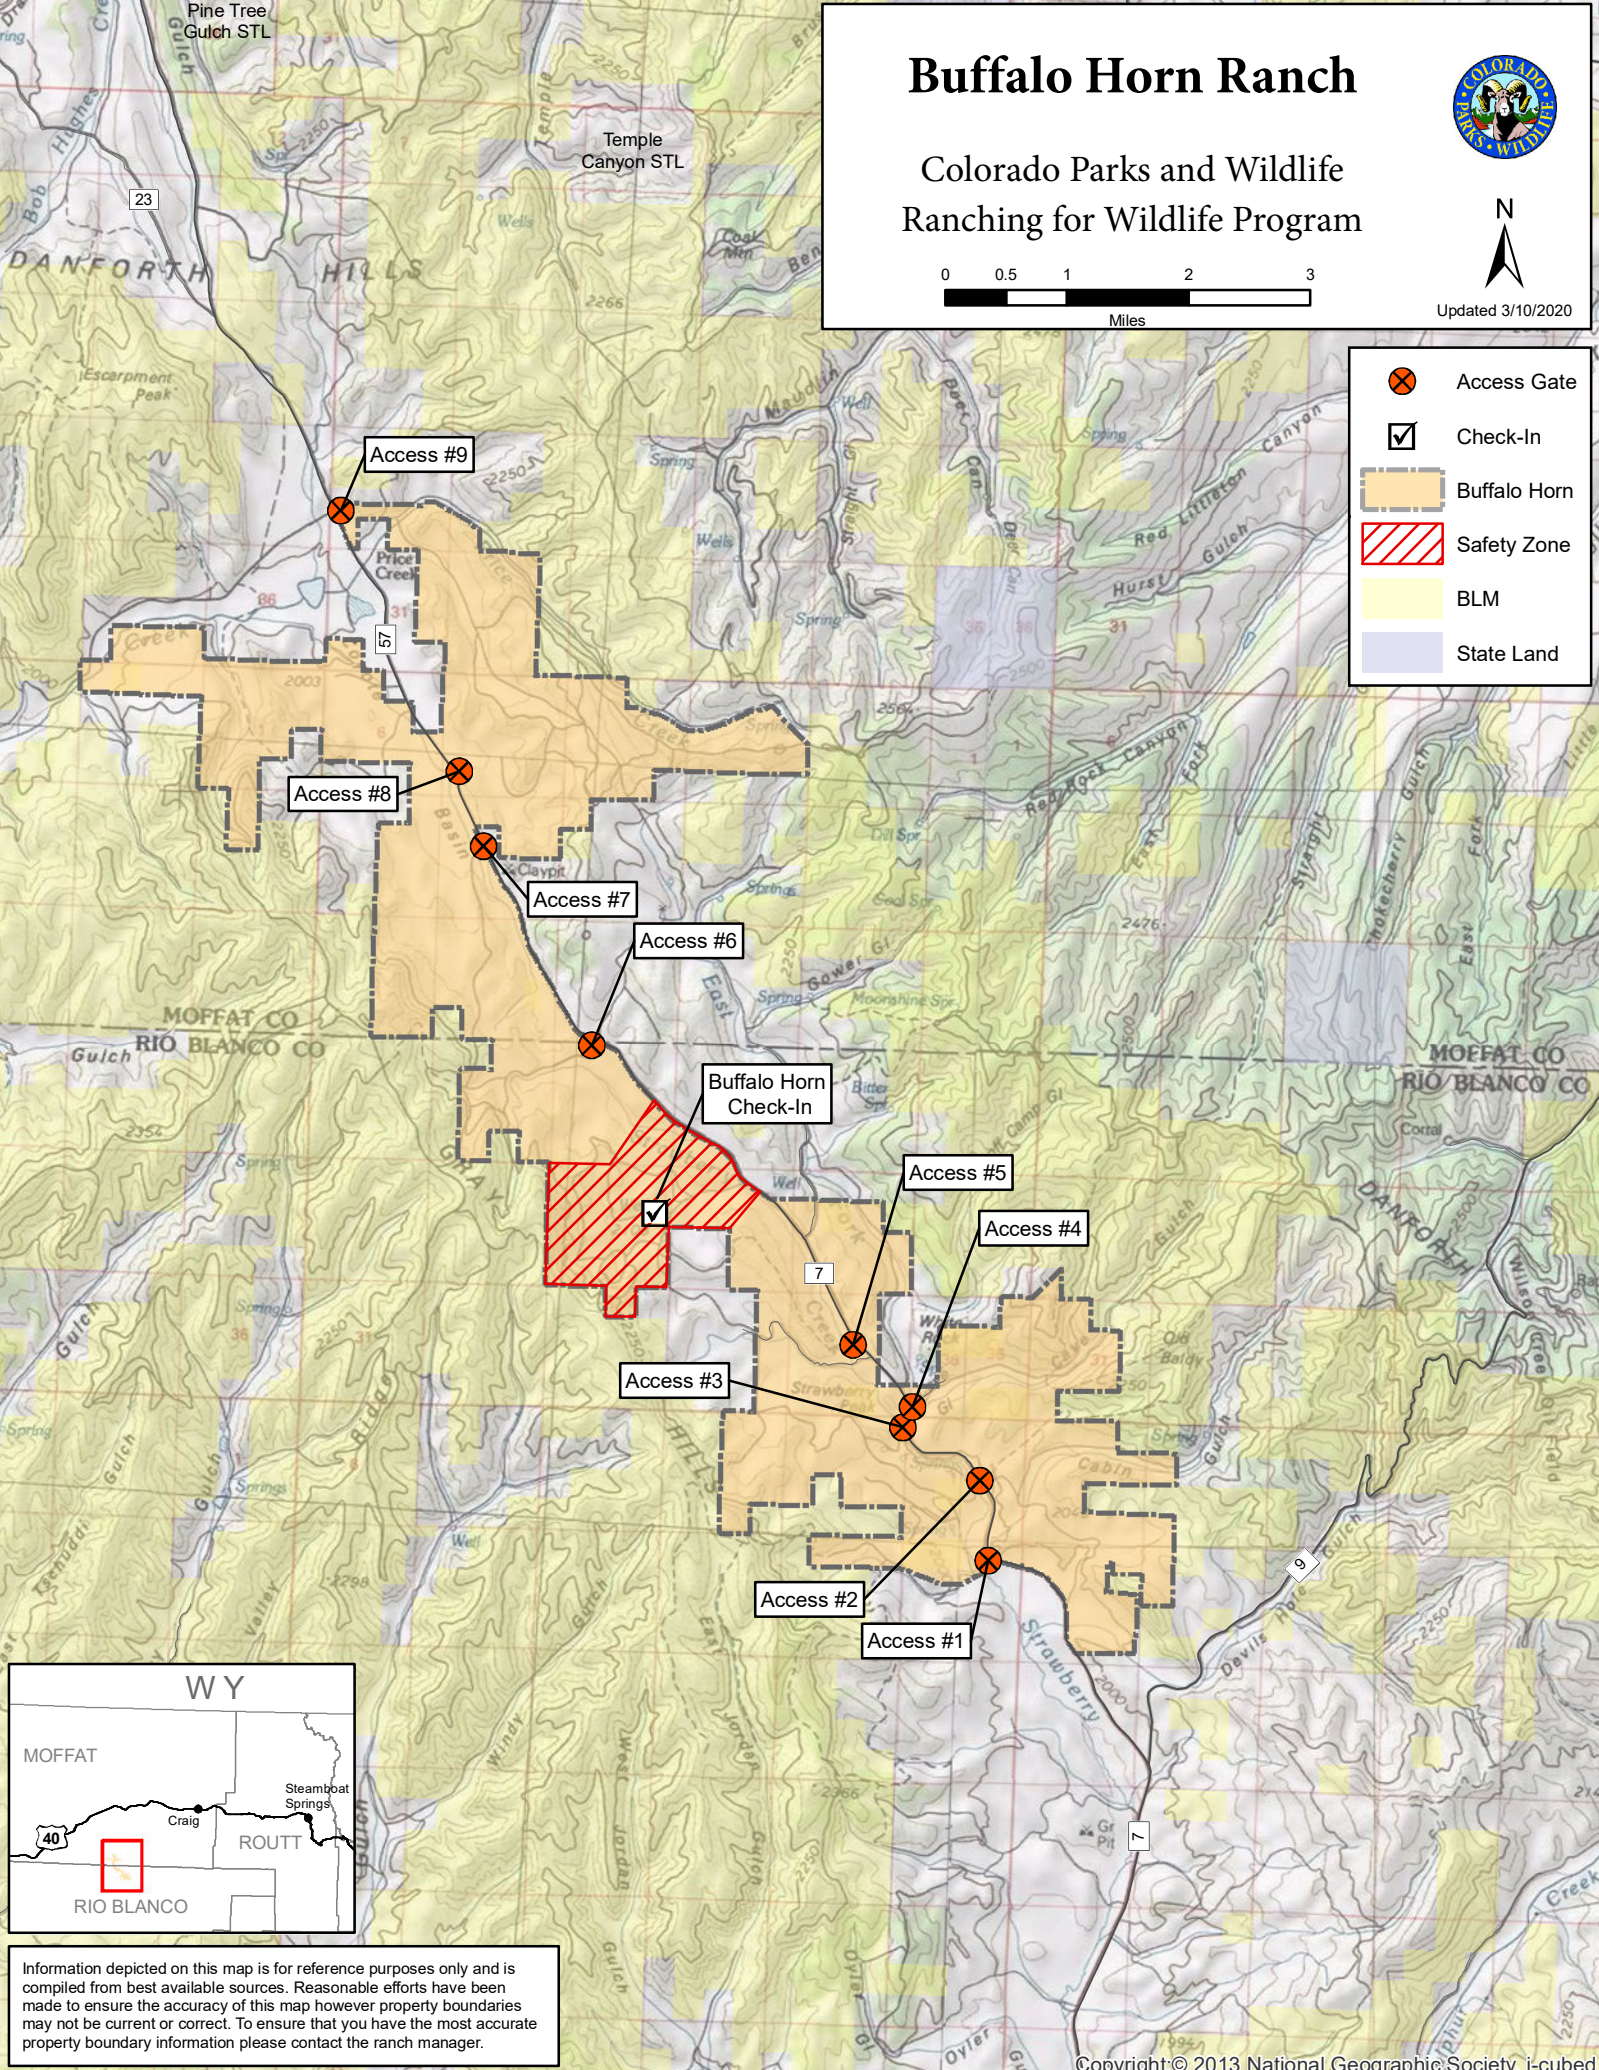

# Buffalo Horn Ranch

Colorado Parks and Wildlife  
Ranching for Wildlife Program

Updated 3/10/2020

- Access Gate
- Check-In
- Buffalo Horn
- Safety Zone
- BLM
- State Land

Information depicted on this map is for reference purposes only and is compiled from best available sources. Reasonable efforts have been made to ensure the accuracy of this map however property boundaries may not be current or correct. To ensure that you have the most accurate property boundary information please contact the ranch manager.