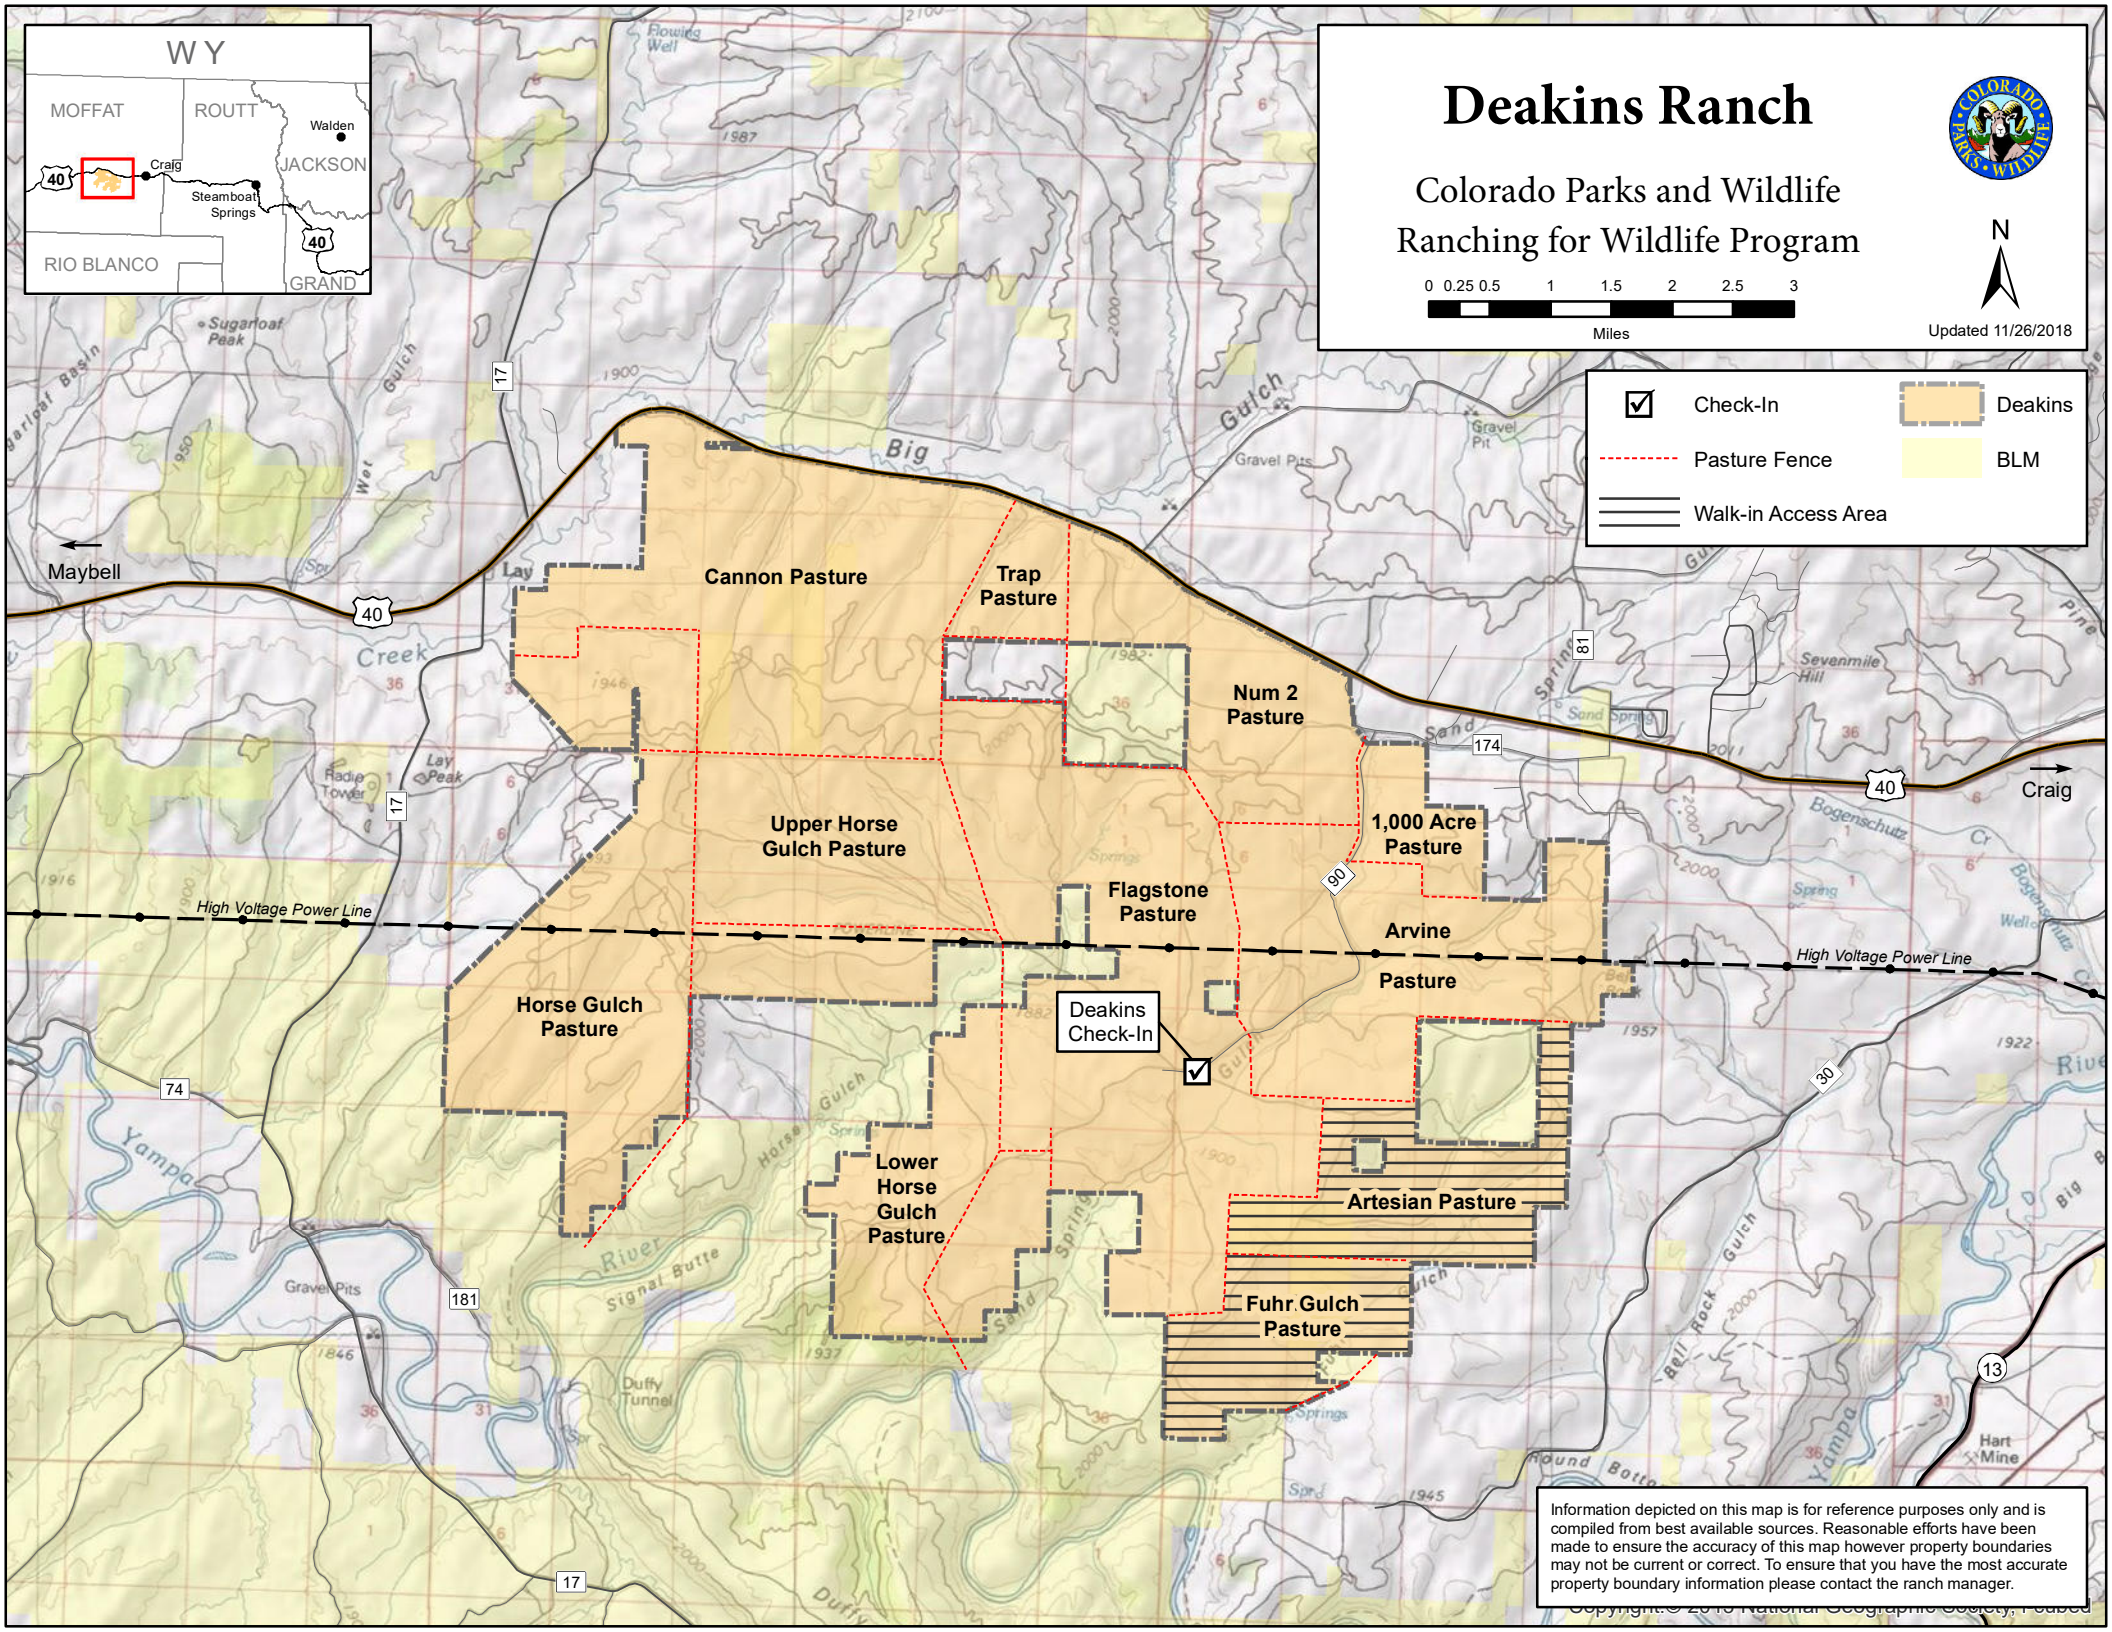

Deakins Ranch

Colorado Parks and Wildlife
Ranching for Wildlife Program

Updated 11/26/2018

	Check-In		Deakins
	Pasture Fence		BLM
	Walk-in Access Area		

Information depicted on this map is for reference purposes only and is compiled from best available sources. Reasonable efforts have been made to ensure the accuracy of this map however property boundaries may not be current or correct. To ensure that you have the most accurate property boundary information please contact the ranch manager.